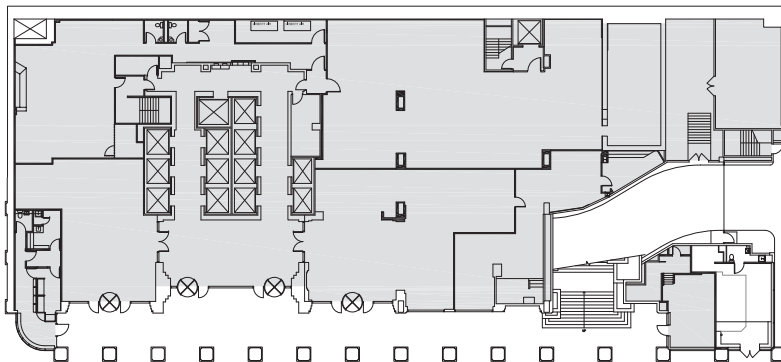

FOR LEASE

1000 SECOND AVENUE

1000 Second Avenue
Seattle, WA 98104

1st FLOOR

Rentable square feet: 725

Available Leased

< N

Schedule a Tour
206-467-7600

FOR LEASE

1000 SECOND AVENUE

1000 Second Avenue
Seattle, WA 98104

1st FLOOR

Rentable square feet: 934

Available Leased

Schedule a Tour
206-467-7600

FOR LEASE