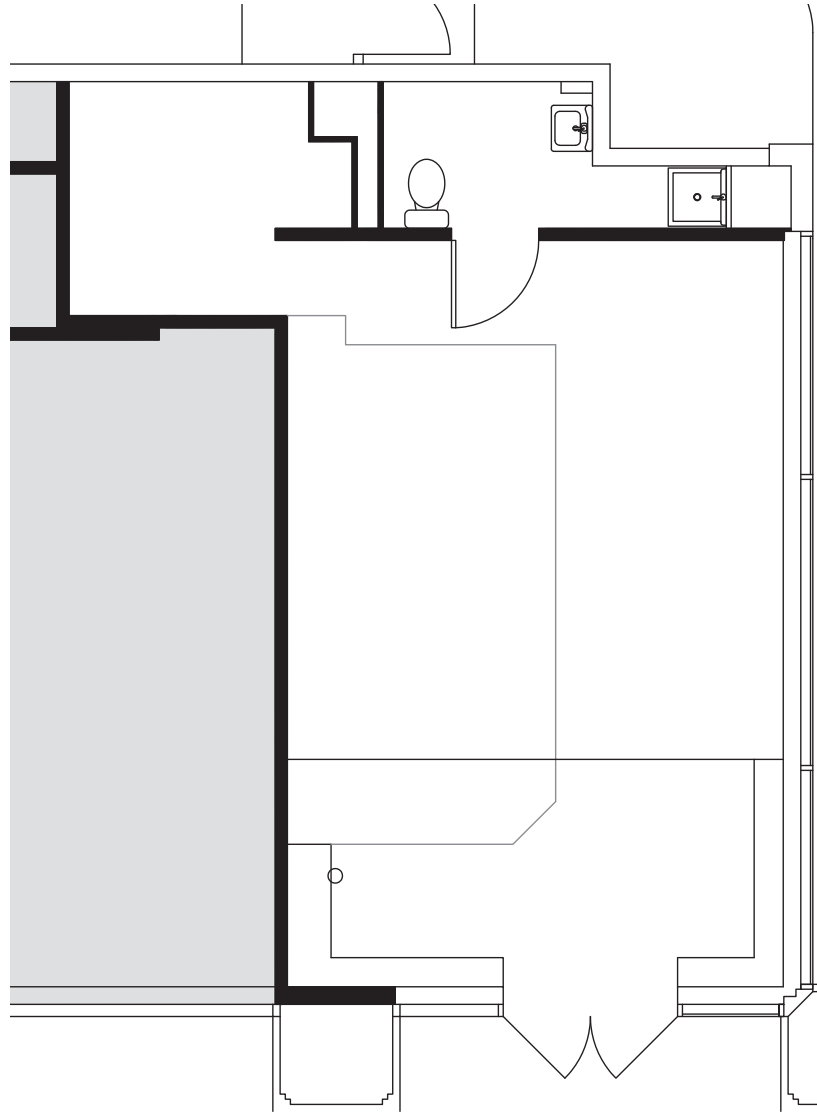

FOR LEASE

1000 SECOND AVENUE

1000 Second Avenue
Seattle, WA 98104

1st FLOOR

Rentable square feet: 725

Available Leased

< N

Schedule a Tour
206-467-7600

FOR LEASE

1000 SECOND AVENUE

1000 Second Avenue
Seattle, WA 98104

1st FLOOR

Rentable square feet: 934

Available Leased

Schedule a Tour
206-467-7600

FOR LEASE

1000 SECOND AVENUE

1000 Second Avenue
Seattle, WA 98104

15th FLOOR

Rentable square feet: 1,901

Available Leased

< N

Schedule a Tour
206-467-7600

FOR LEASE