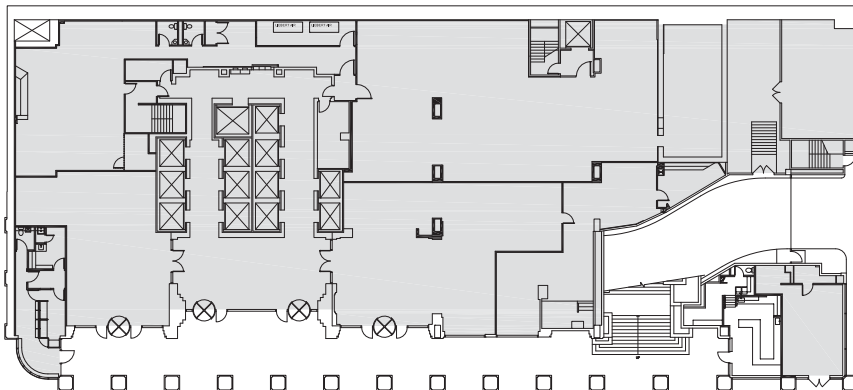

FOR LEASE

1000 SECOND AVENUE

1000 Second Avenue
Seattle, WA 98104

1st FLOOR

Rentable square feet: 725

Available Leased

< N

Schedule a Tour
206-467-7600

FOR LEASE

1000 SECOND AVENUE

1000 Second Avenue
Seattle, WA 98104

1st FLOOR

Rentable square feet: 934

Available Leased

Schedule a Tour
206-467-7600

FOR LEASE

1000 SECOND AVENUE

1000 Second Avenue
Seattle, WA 98104

15th FLOOR

Rentable square feet: 1,901

Available Leased

< N

Schedule a Tour
206-467-7600

FOR LEASE