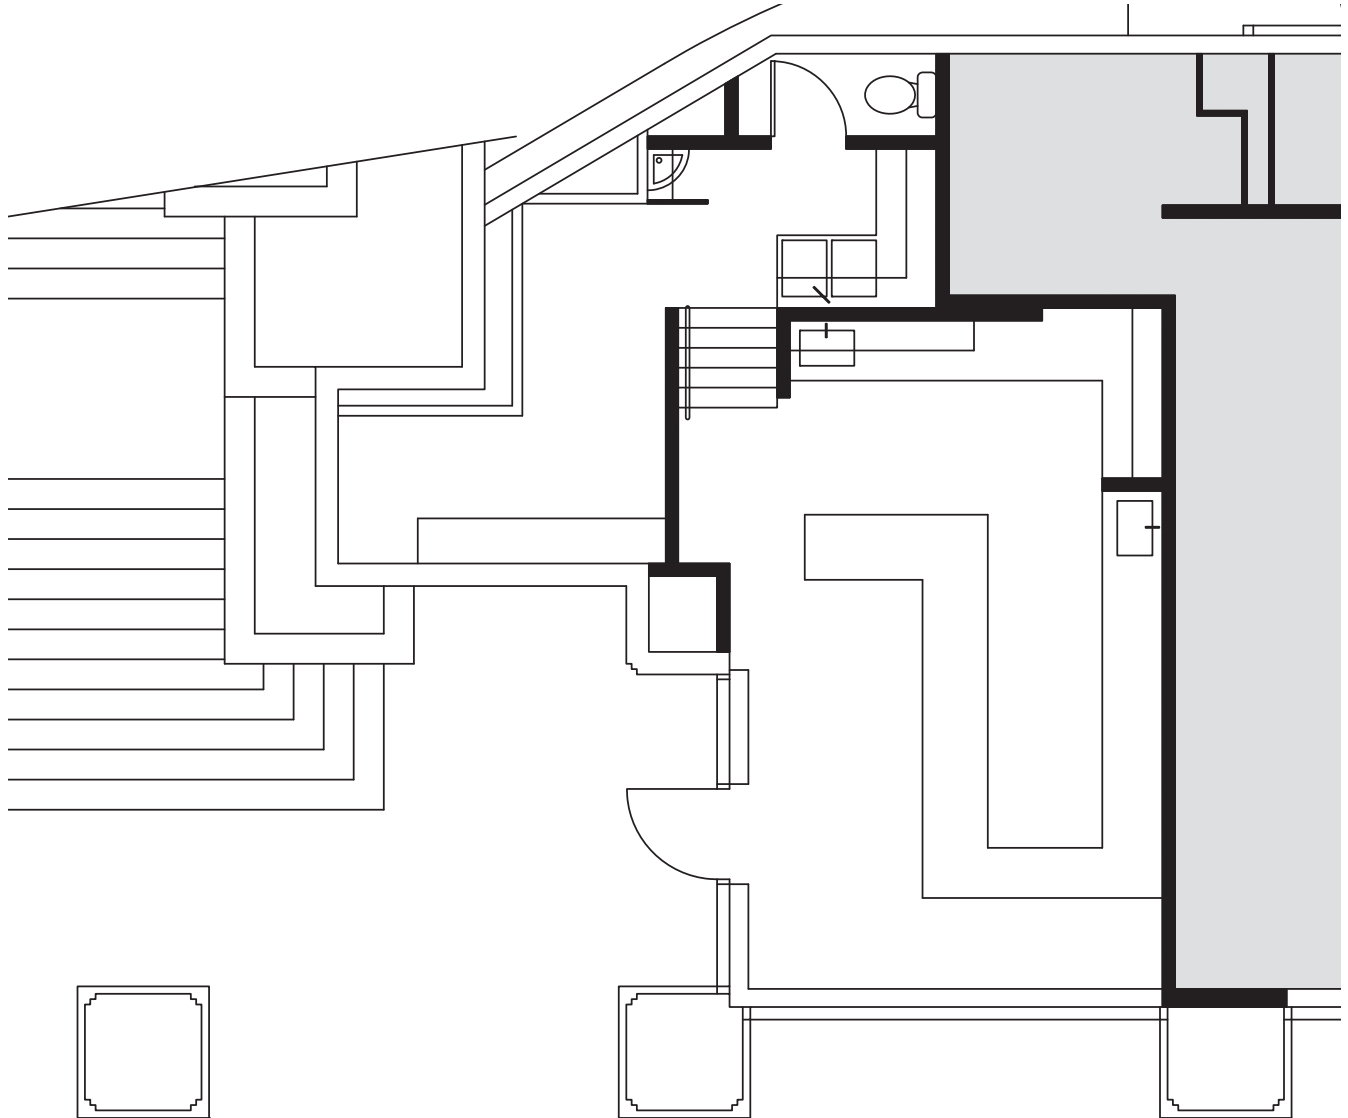

FOR LEASE

1000 SECOND AVENUE

1000 Second Avenue
Seattle, WA 98104

1st FLOOR

Rentable square feet: 934

Available Leased

Schedule a Tour
206-467-7600

FOR LEASE

1000 SECOND AVENUE

1000 Second Avenue
Seattle, WA 98104

15th FLOOR

Rentable square feet: 1,901

Available Leased

< N

Schedule a Tour
206-467-7600

FOR LEASE