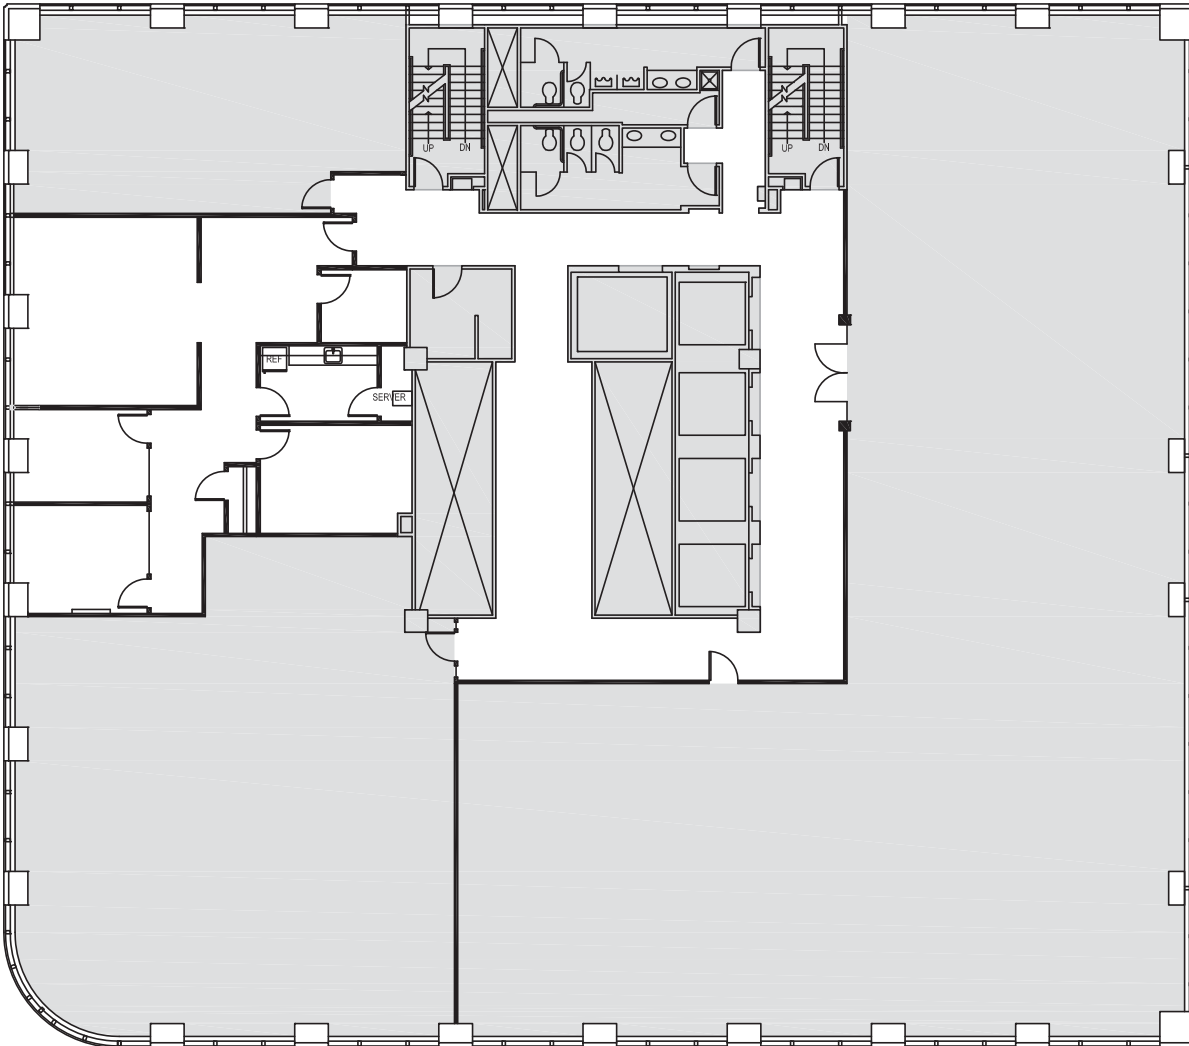

Schedule a Tour
206-467-7600

FOR LEASE

1000 SECOND AVENUE

1000 Second Avenue
Seattle, WA 98104

15th FLOOR

Rentable square feet: 1,901

Available ☐ Leased ☒

< N