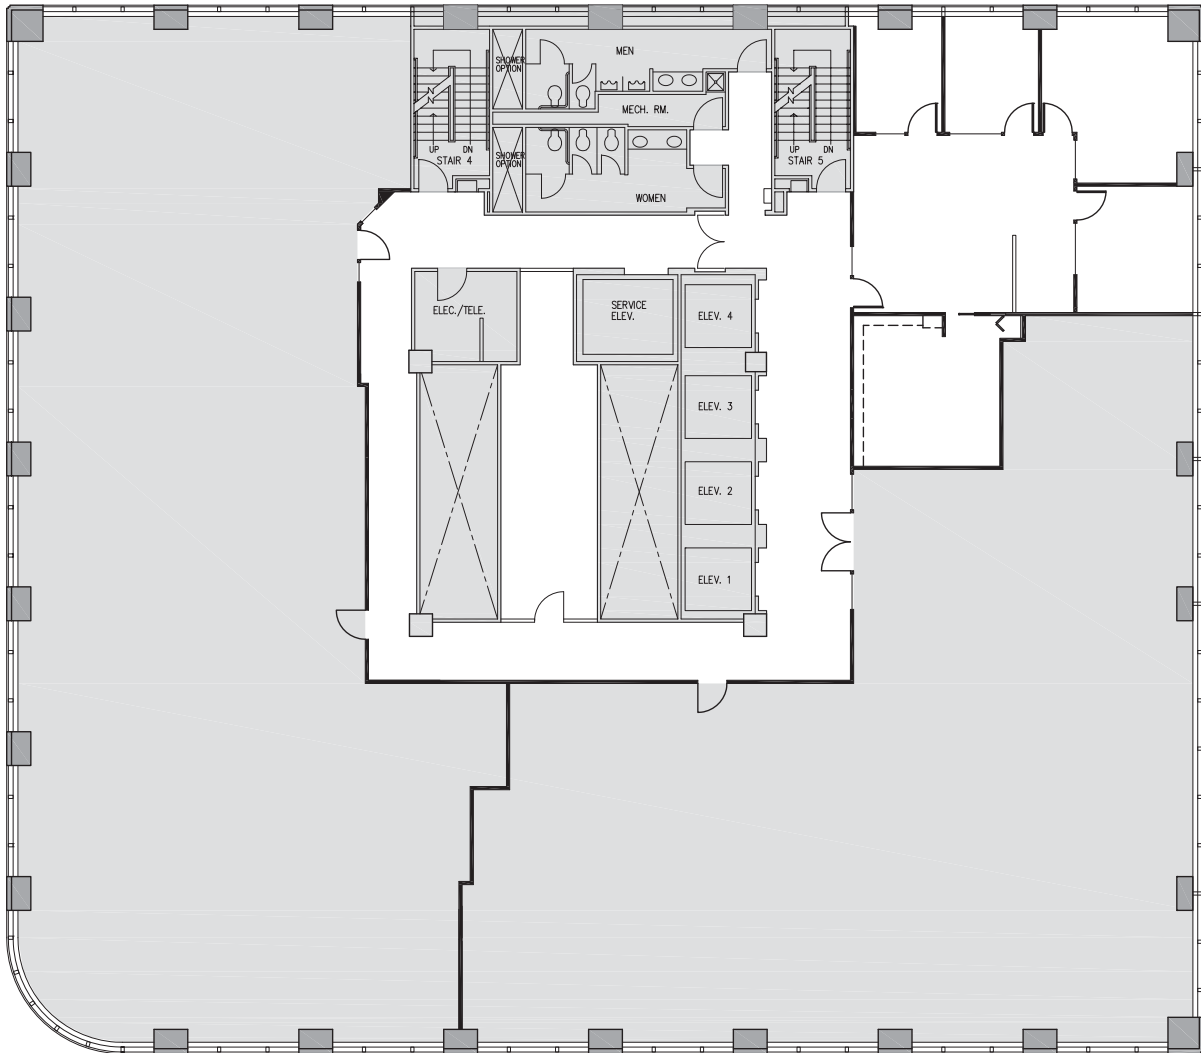

1000 SECOND AVENUE

1000 Second Avenue
Seattle, WA 98104

15th FLOOR

Rentable square feet: 1,901

Available Leased

< N

Schedule a Tour
206-467-7600

FOR LEASE

1000 SECOND AVENUE

1000 Second Avenue
Seattle, WA 98104

16th FLOOR

Rentable square feet: 1,738

Available Leased

Schedule a Tour
206-467-7600

FOR LEASE

1000 SECOND AVENUE