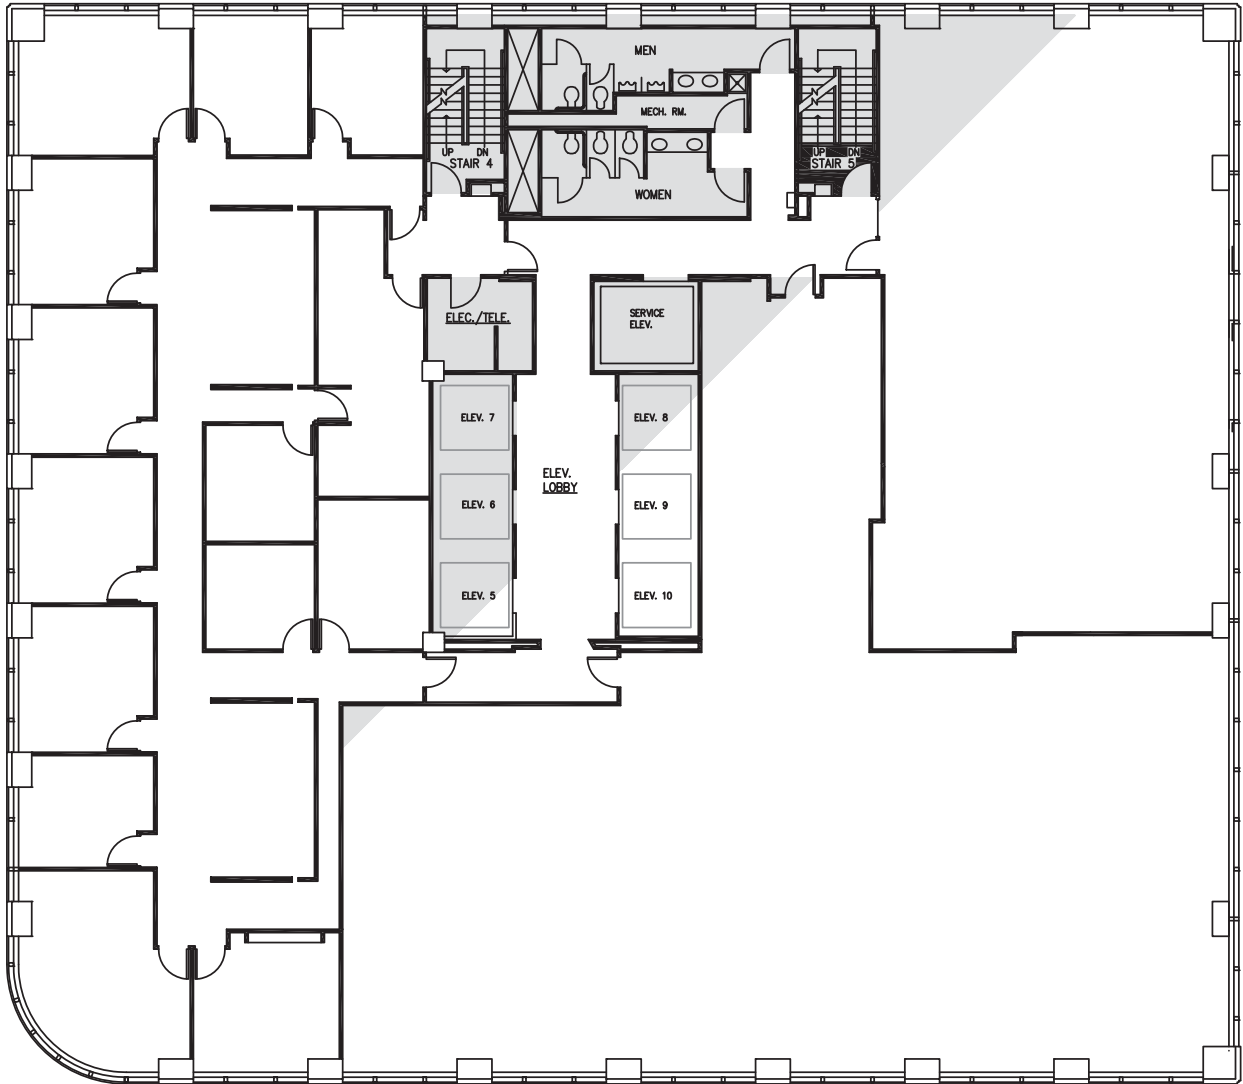

1000 SECOND AVENUE

1000 Second Avenue
Seattle, WA 98104

15th FLOOR

Rentable square feet: 1,901

Available Leased

< N

Schedule a Tour
206-467-7600

FOR LEASE

1000 SECOND AVENUE

1000 Second Avenue
Seattle, WA 98104

16th FLOOR

Rentable square feet: 1,738

Available Leased

Schedule a Tour
206-467-7600

FOR LEASE

1000 SECOND AVENUE

1000 Second Avenue
Seattle, WA 98104

35th FLOOR

Rentable square feet: 4,972

Available Leased

Schedule a Tour
206-467-7600

FOR LEASE

1000 SECOND AVENUE

1000 Second Avenue
Seattle, WA 98104