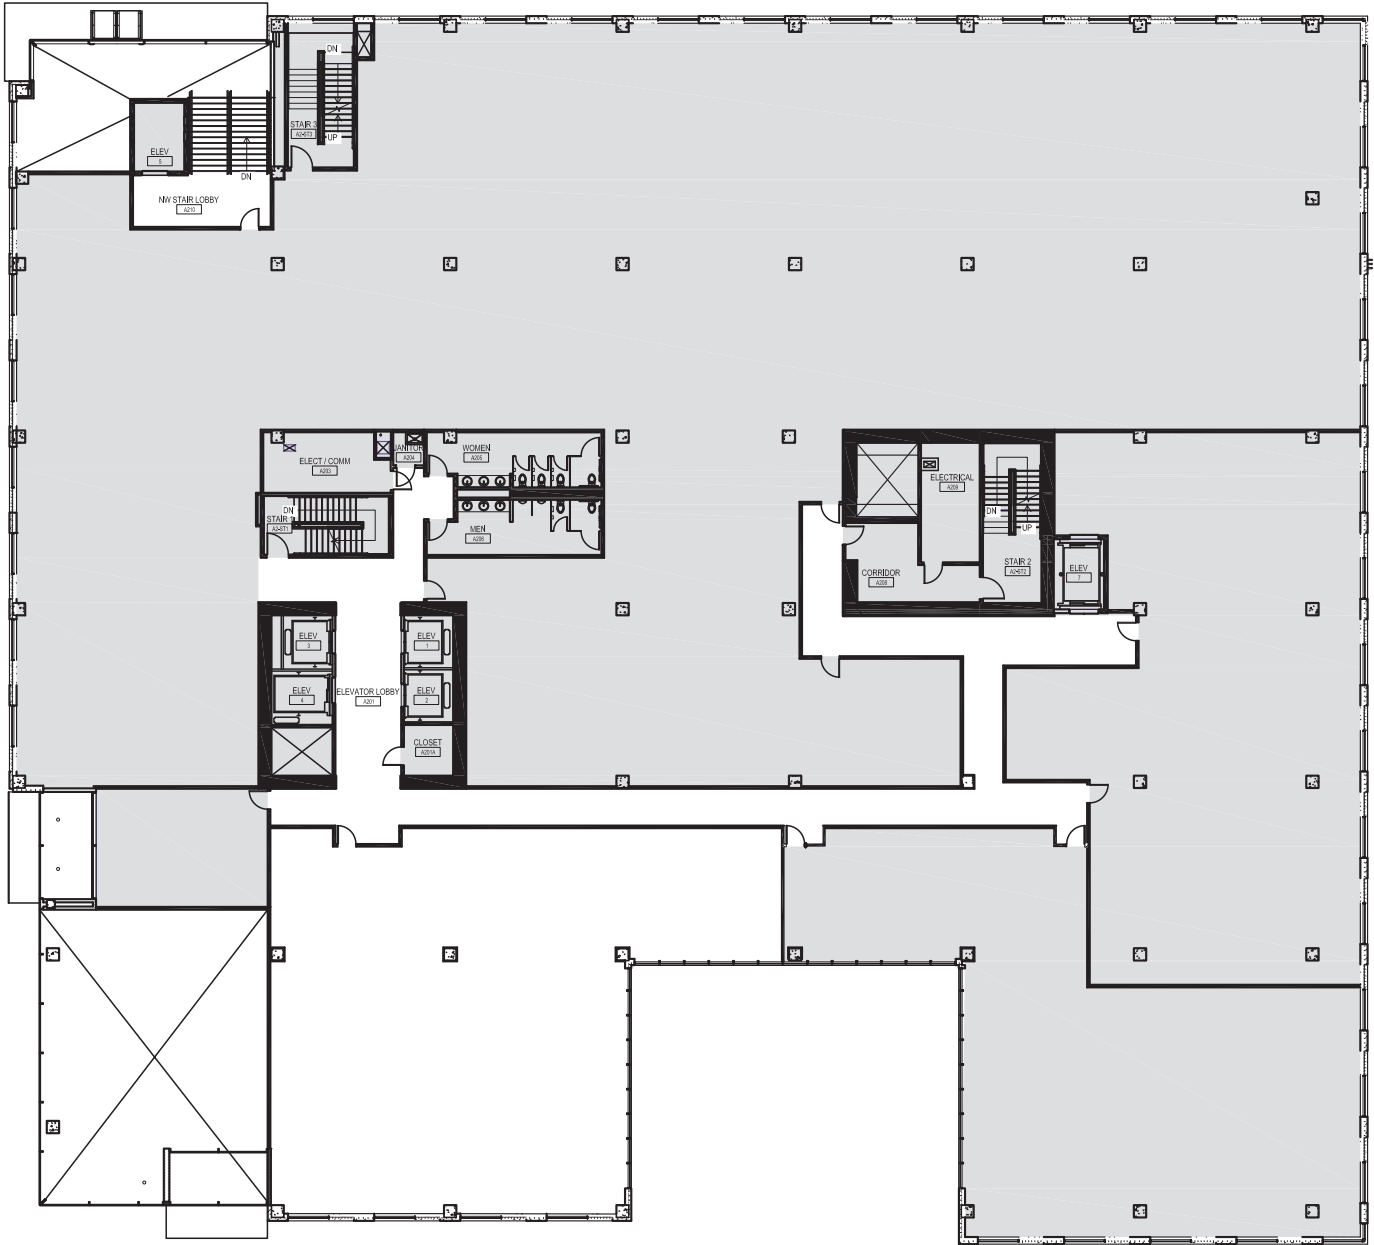

### SECOND FLOOR

Rentable square feet: 5,204

Available  Leased

Schedule a Tour  
206-467-7600

MARTIN SELIG  
REAL ESTATE