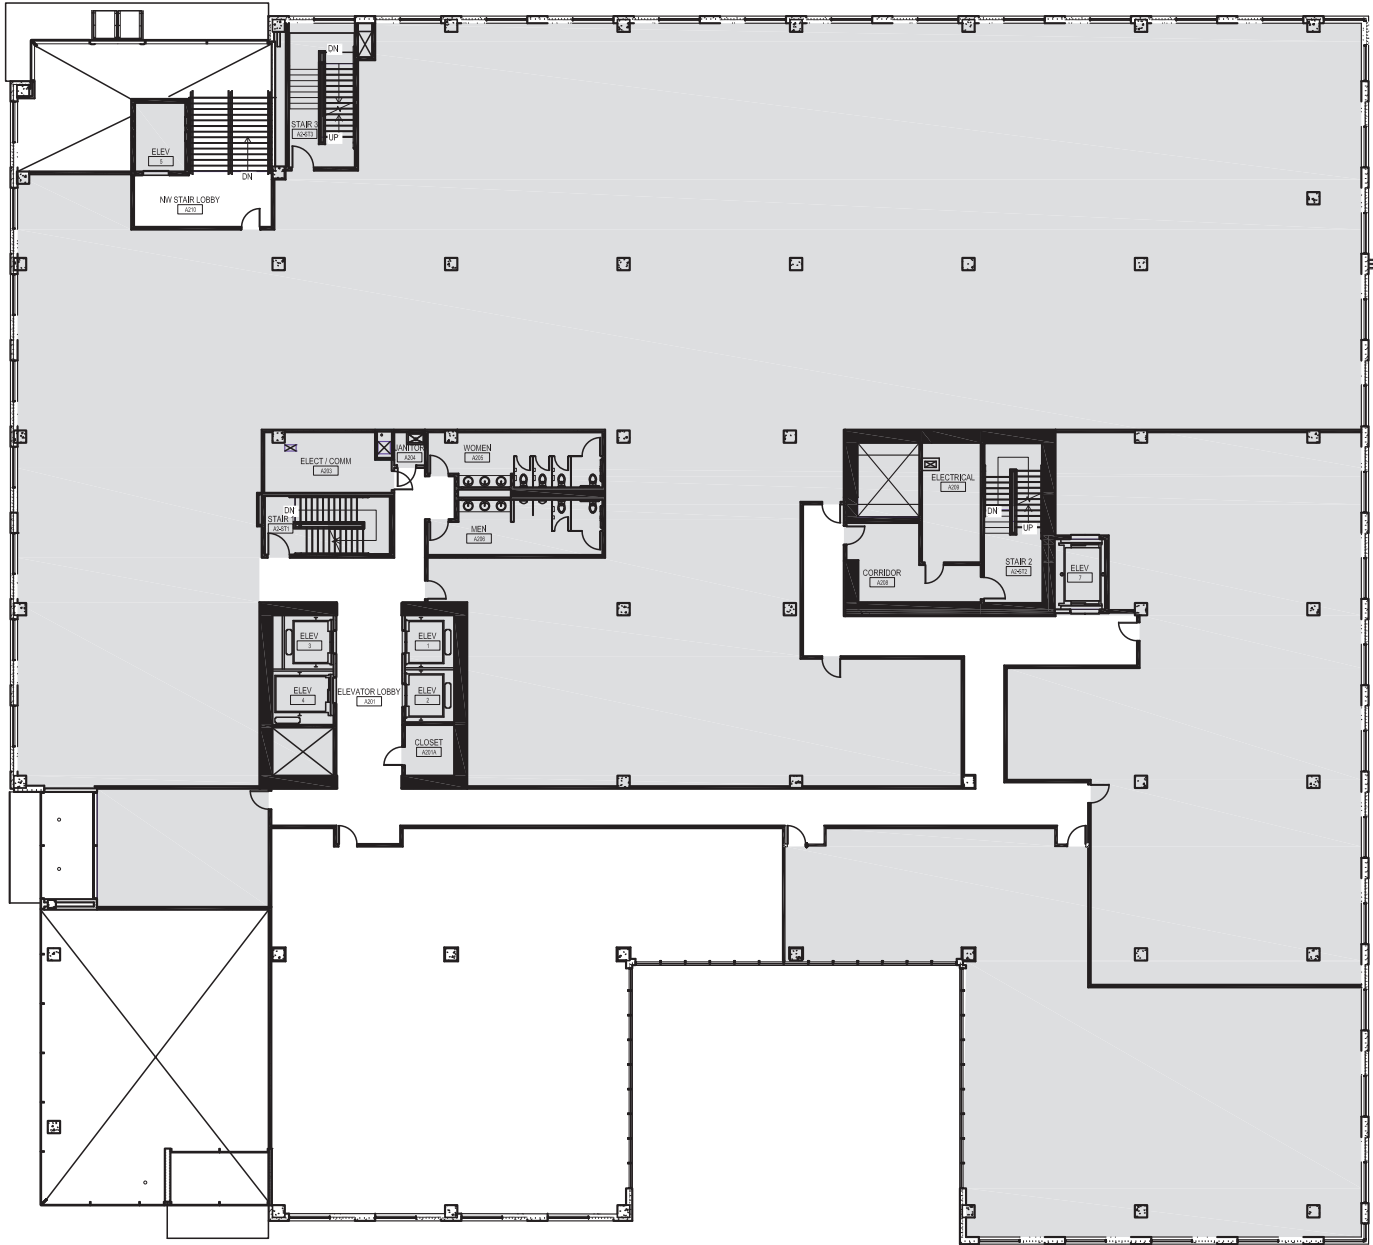

Schedule a Tour
206-467-7600

MARTIN SELIG
REAL ESTATE

FOR LEASE

15TH & MARKET

1448 NW Market Street
Seattle, WA 98107

SECOND FLOOR

Rentable square feet: 5,218

Available Leased

Schedule a Tour
206-467-7600

MARTIN SELIG
REAL ESTATE

FOR LEASE

15TH & MARKET

1448 NW Market Street
Seattle, WA 98107

THIRD FLOOR

Rentable square feet: 42,184

Available Leased