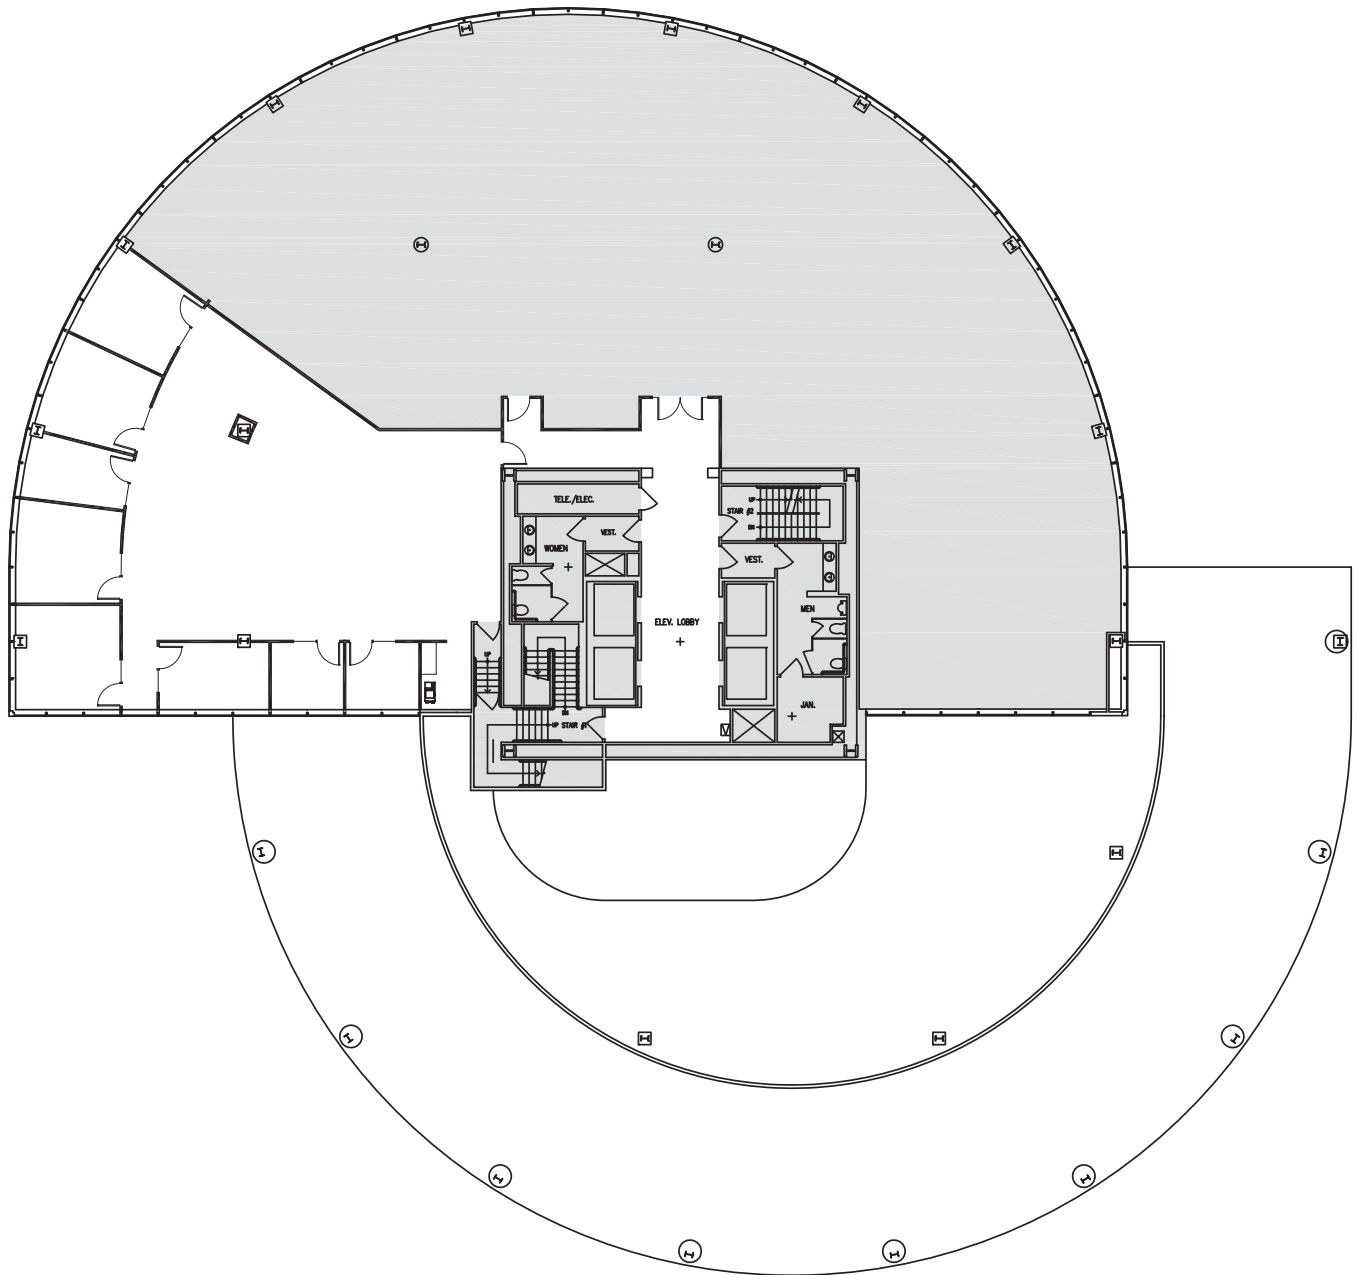

Schedule a Tour
206-467-7600

FOR LEASE

3101 WESTERN

3101 Western Avenue
Seattle, WA 98121

2ND FLOOR

Rentable square feet: 3,822

Available Leased

Schedule a Tour
206-467-7600

FOR LEASE

3101 WESTERN

3101 Western Avenue
Seattle, WA 98121

4TH FLOOR

Rentable square feet: 11,202

Available Leased

Schedule a Tour
206-467-7600

FOR LEASE