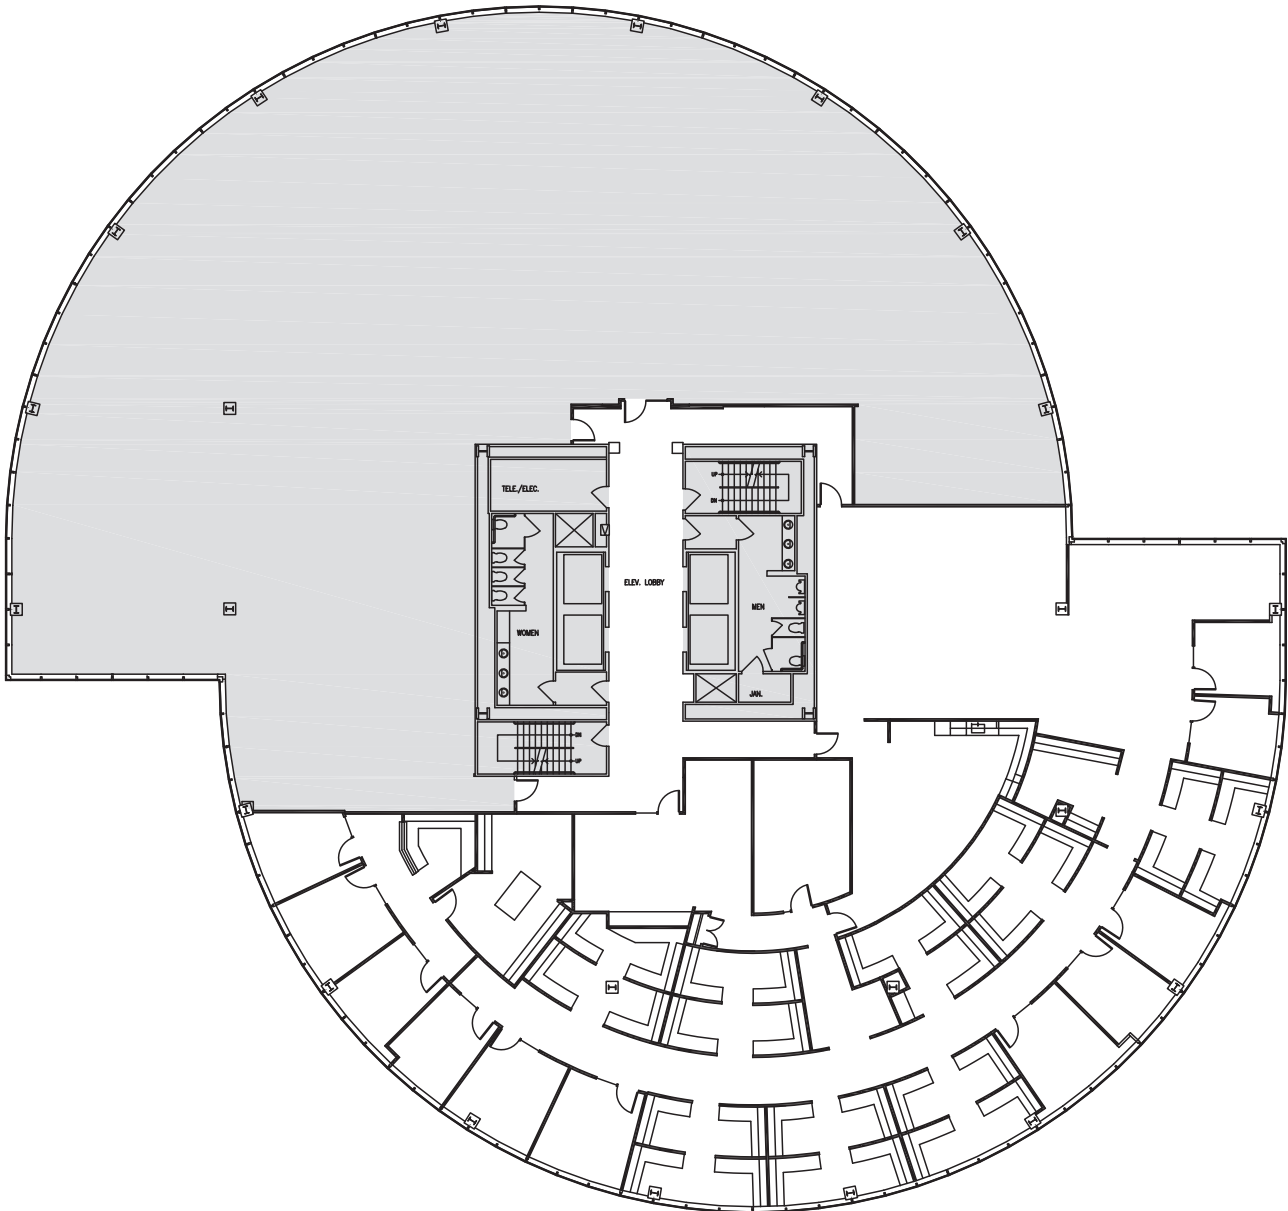

FOR LEASE

3101 WESTERN

3101 Western Avenue
Seattle, WA 98121

4TH FLOOR

Rentable square feet: 11,202

Available Leased

Schedule a Tour
206-467-7600

FOR LEASE

3101 WESTERN

3101 Western Avenue
Seattle, WA 98121

5TH FLOOR

Rentable square feet: 11,189

Available Leased