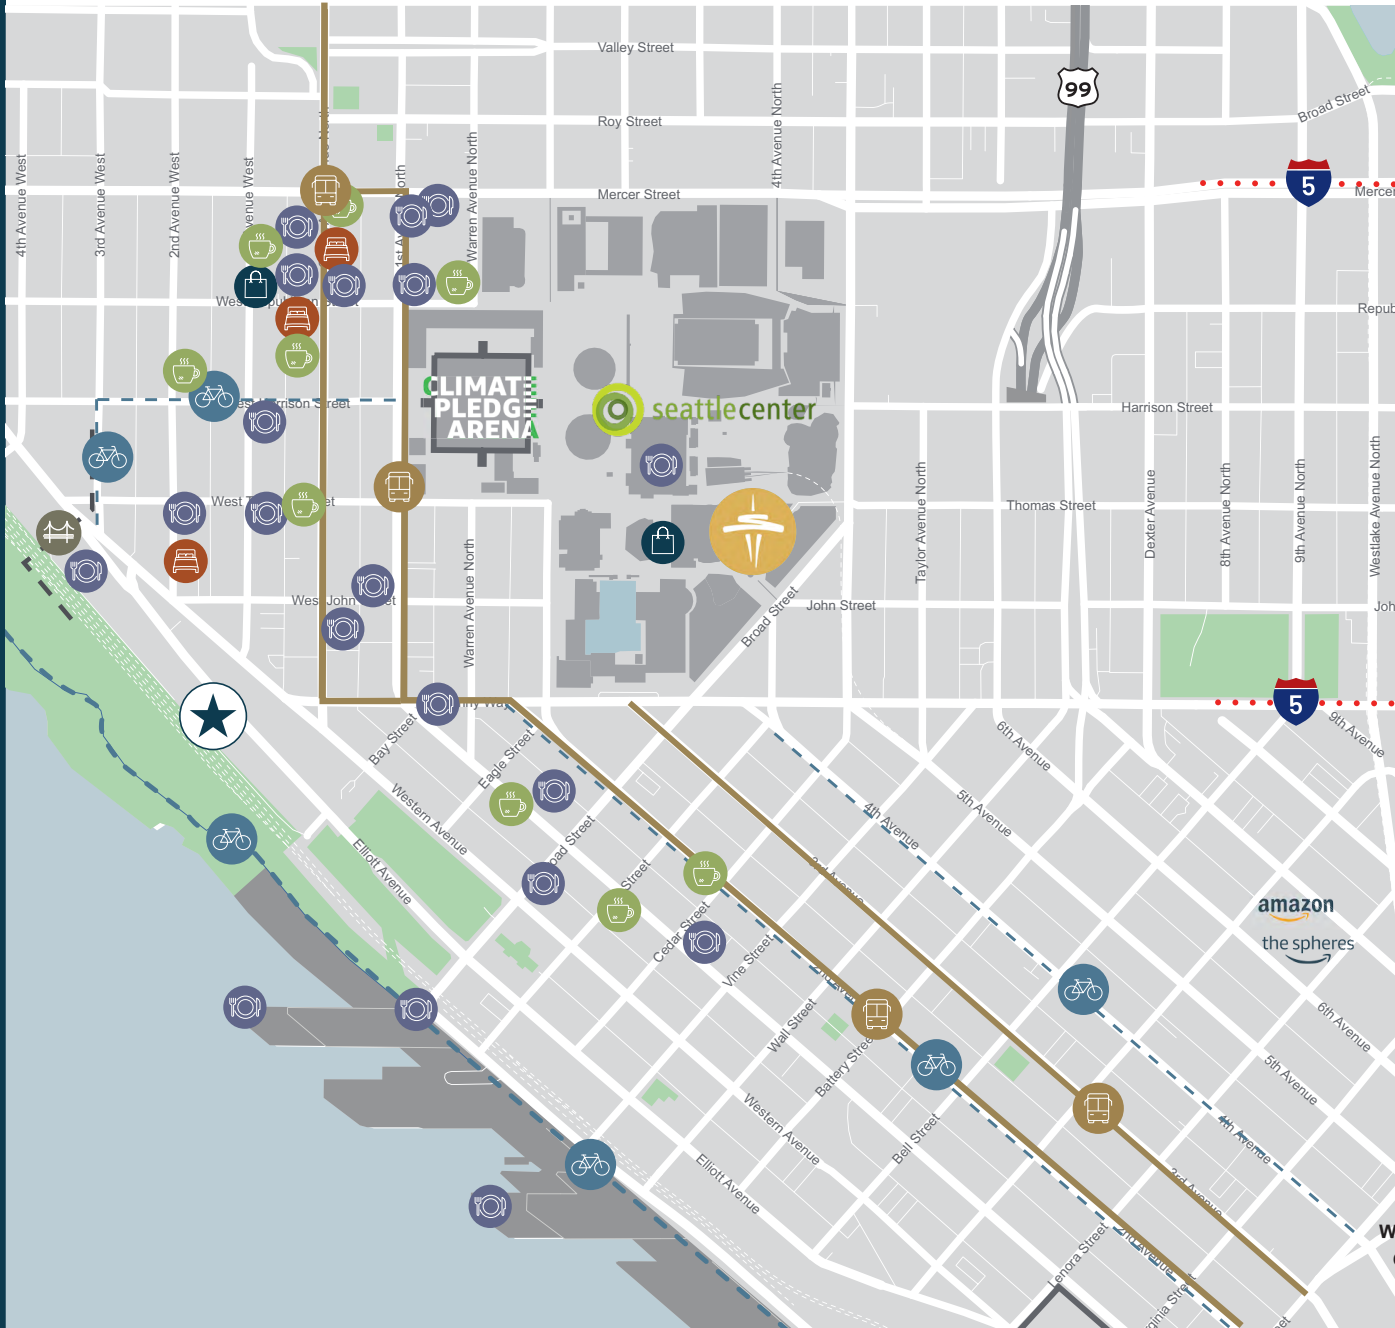

NEARBY AMENITIES

NEIGHBORHOOD AMENITIES

-  Restaurants & Delis
-  Retail
-  Coffee
-  Hotels

TRANSIT

-  Bike Trail
-  Major Bus Route
-  Light Rail Stations
-  Ferry Terminal
-  Pedestrian Bridge
-  Entrance