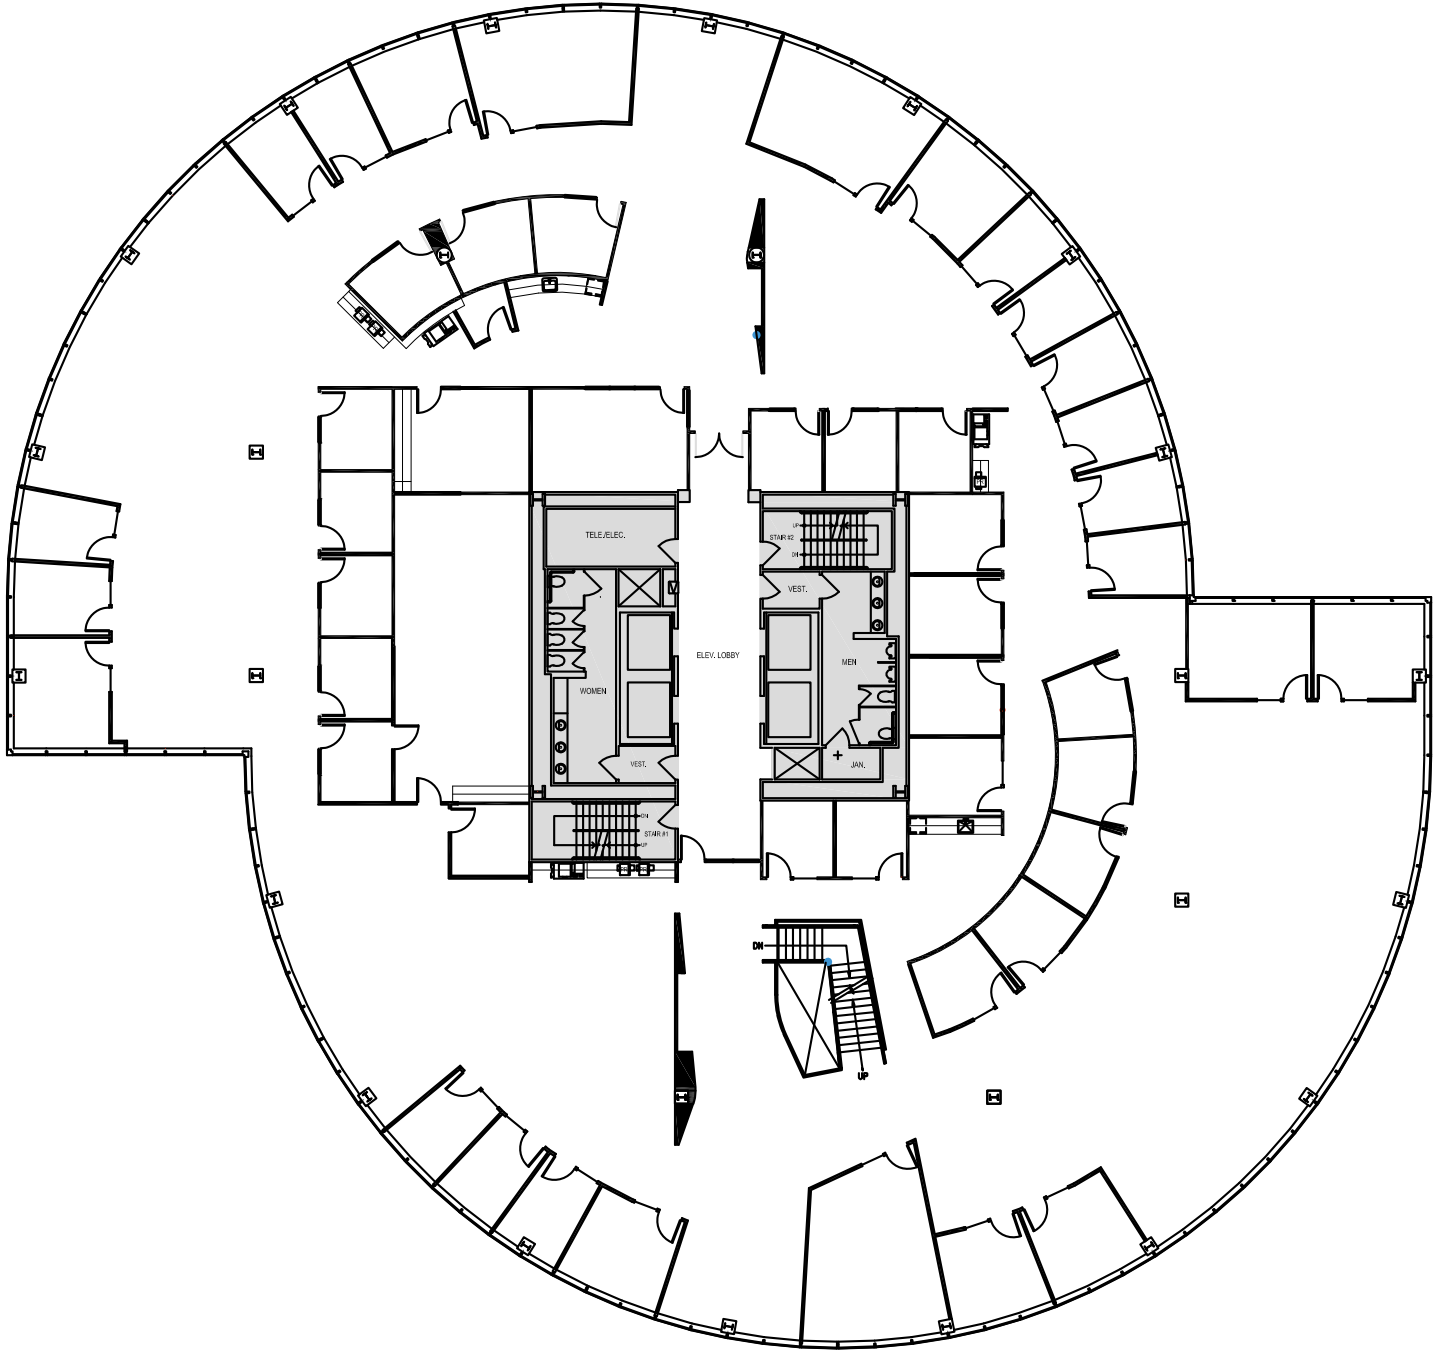

Schedule a Tour
206-467-7600

FOR LEASE

3101 WESTERN

3101 Western Avenue
Seattle, WA 98121

7TH FLOOR

Rentable square feet: 23,086

Available Leased

N >