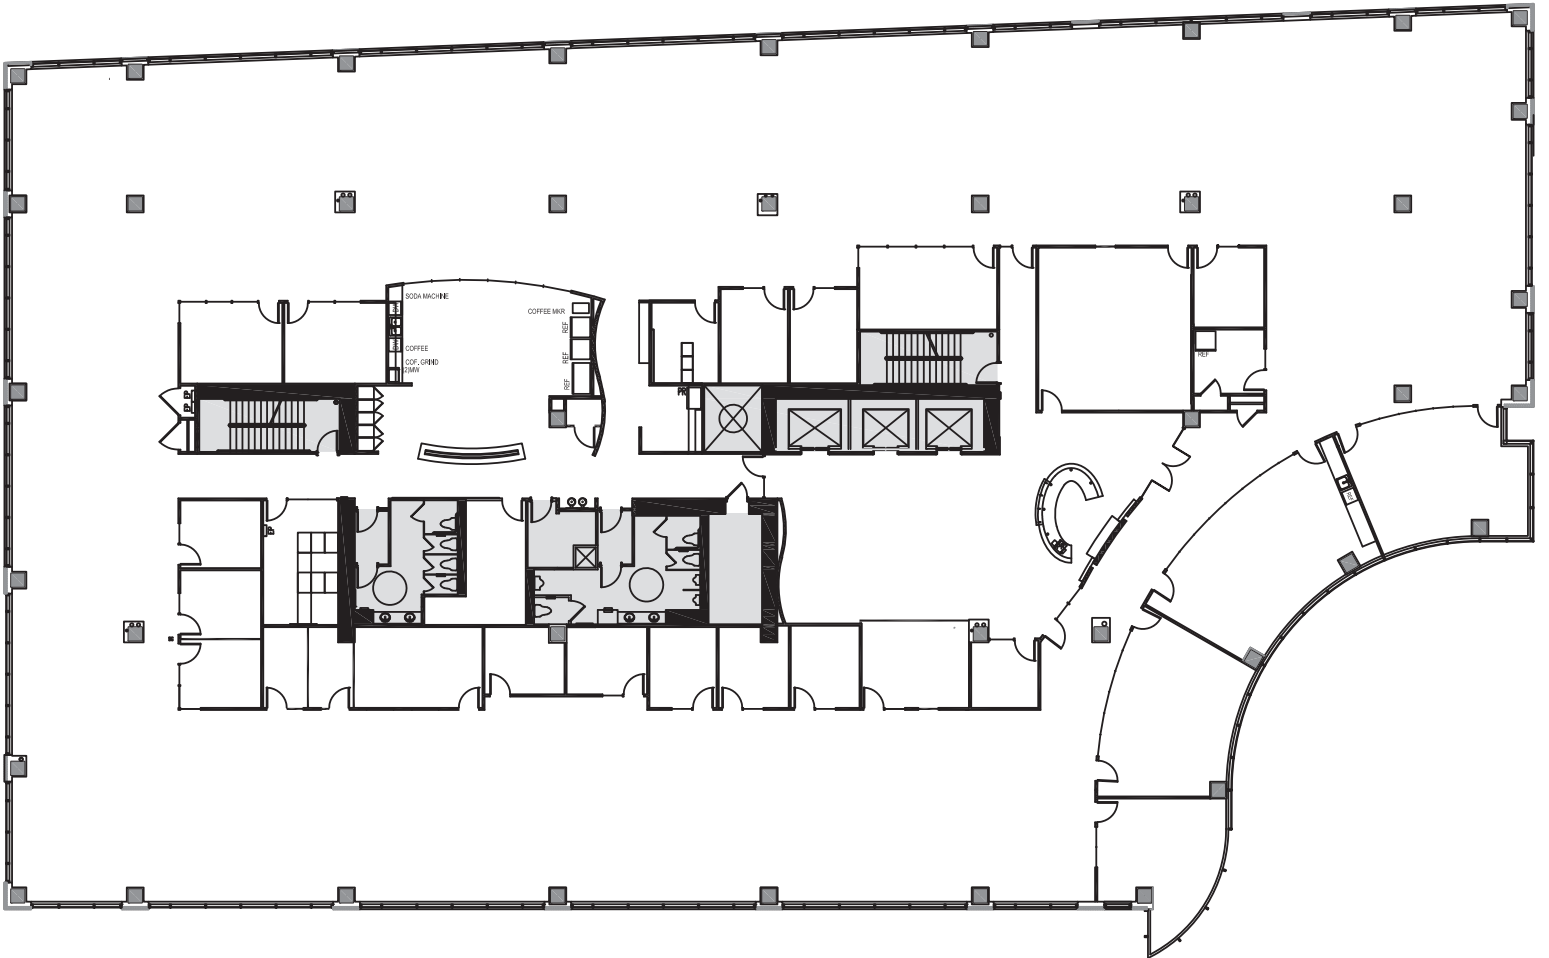

Schedule a Tour
206-467-7600

MARTIN SELIG
REAL ESTATE

FOR LEASE

333 ELLIOTT WEST

333 Elliott Avenue W.
Seattle, WA 98119

2ND FLOOR

Rentable square feet: 28,664

Available Leased