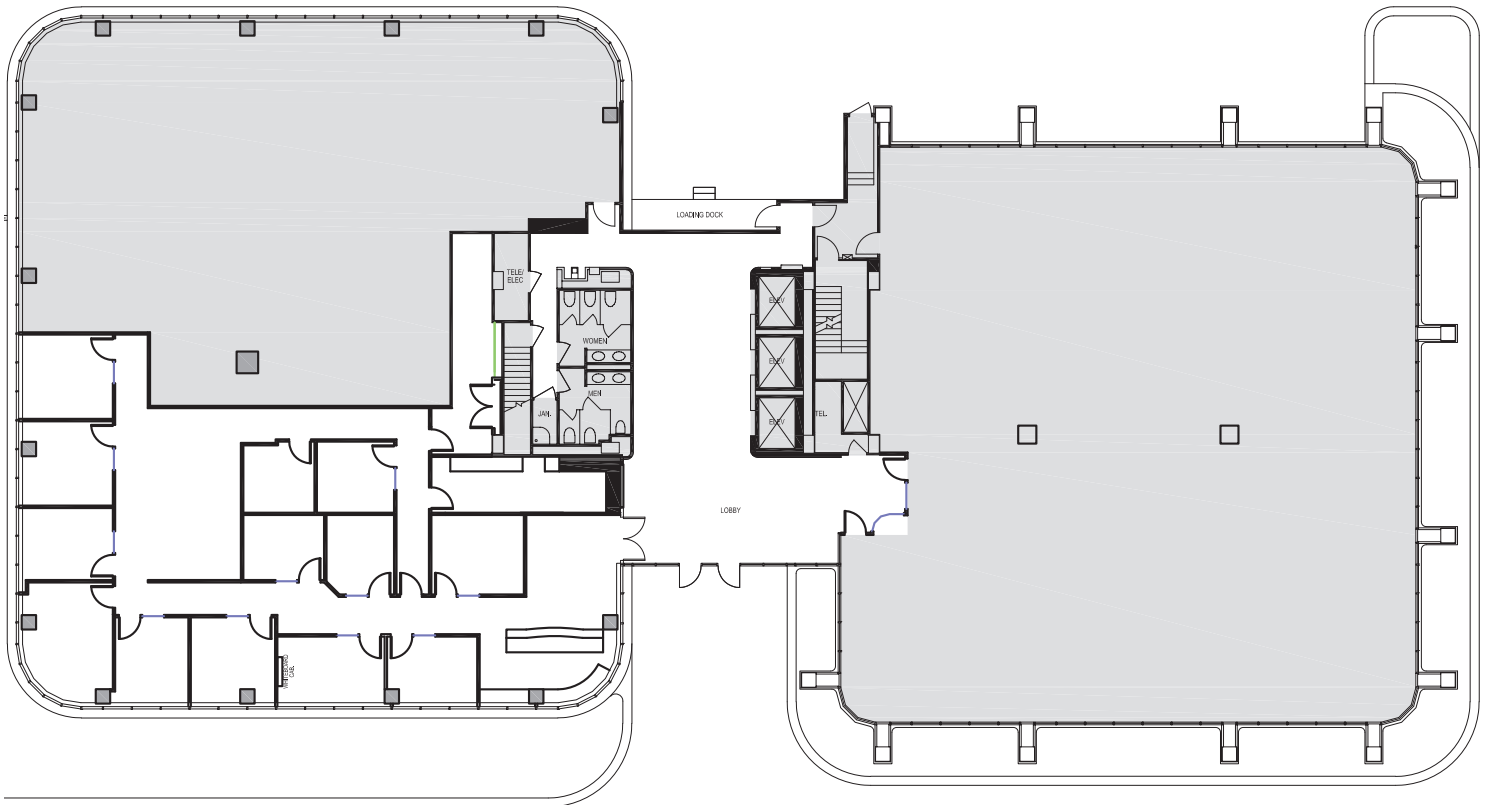

N >

Schedule a Tour
206-467-7600

MARTIN SELIG
REAL ESTATE

FOR LEASE

FOURTH & VINE

2615 Fourth Avenue
Seattle, WA 98121

2nd FLOOR

Rentable square feet: 3,081