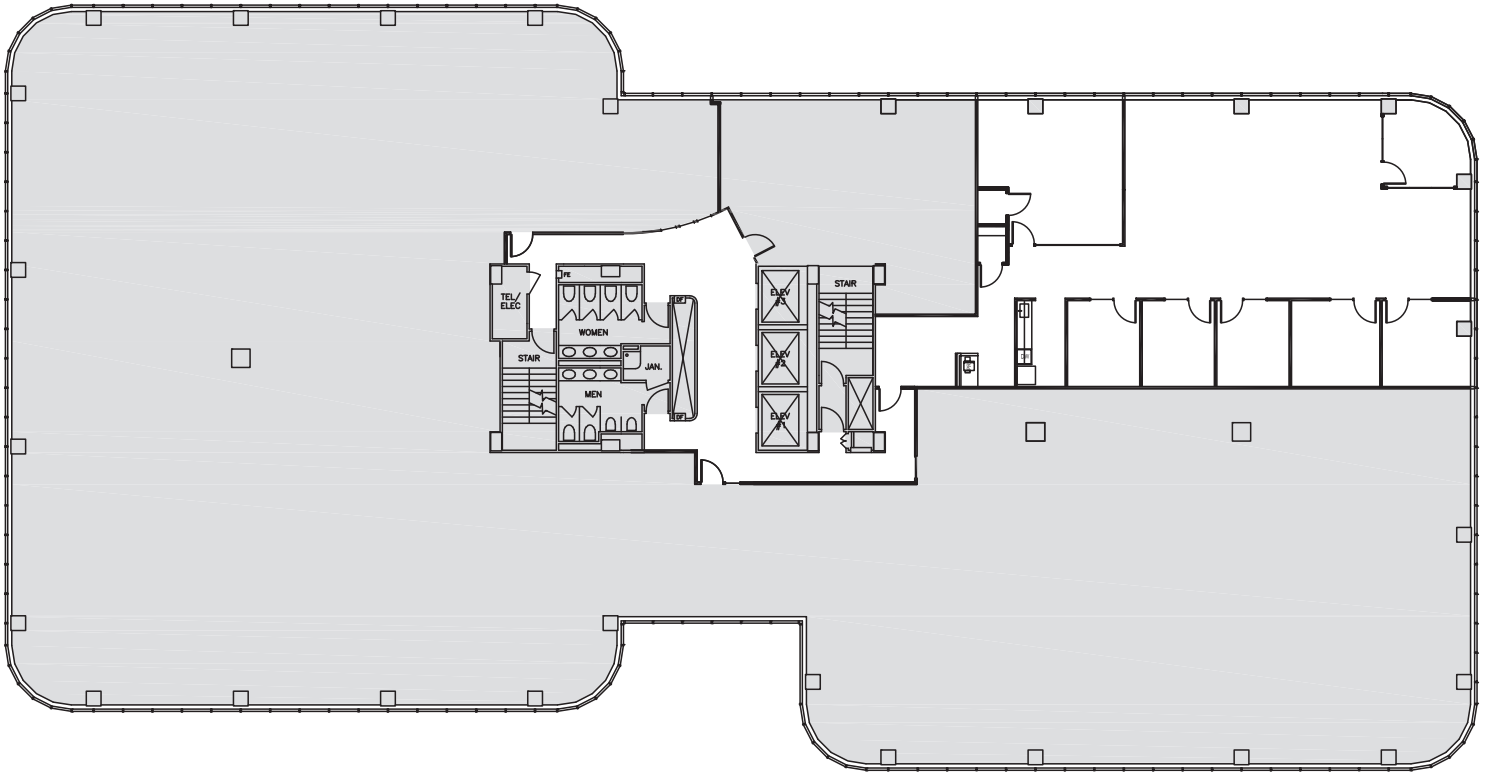

Schedule a Tour
206-467-7600

MARTIN SELIG
REAL ESTATE

FOR LEASE

FOURTH & VINE

2615 Fourth Avenue
Seattle, WA 98121

2nd FLOOR

Rentable square feet: 3,081

Available ☐ Leased ☒

N >