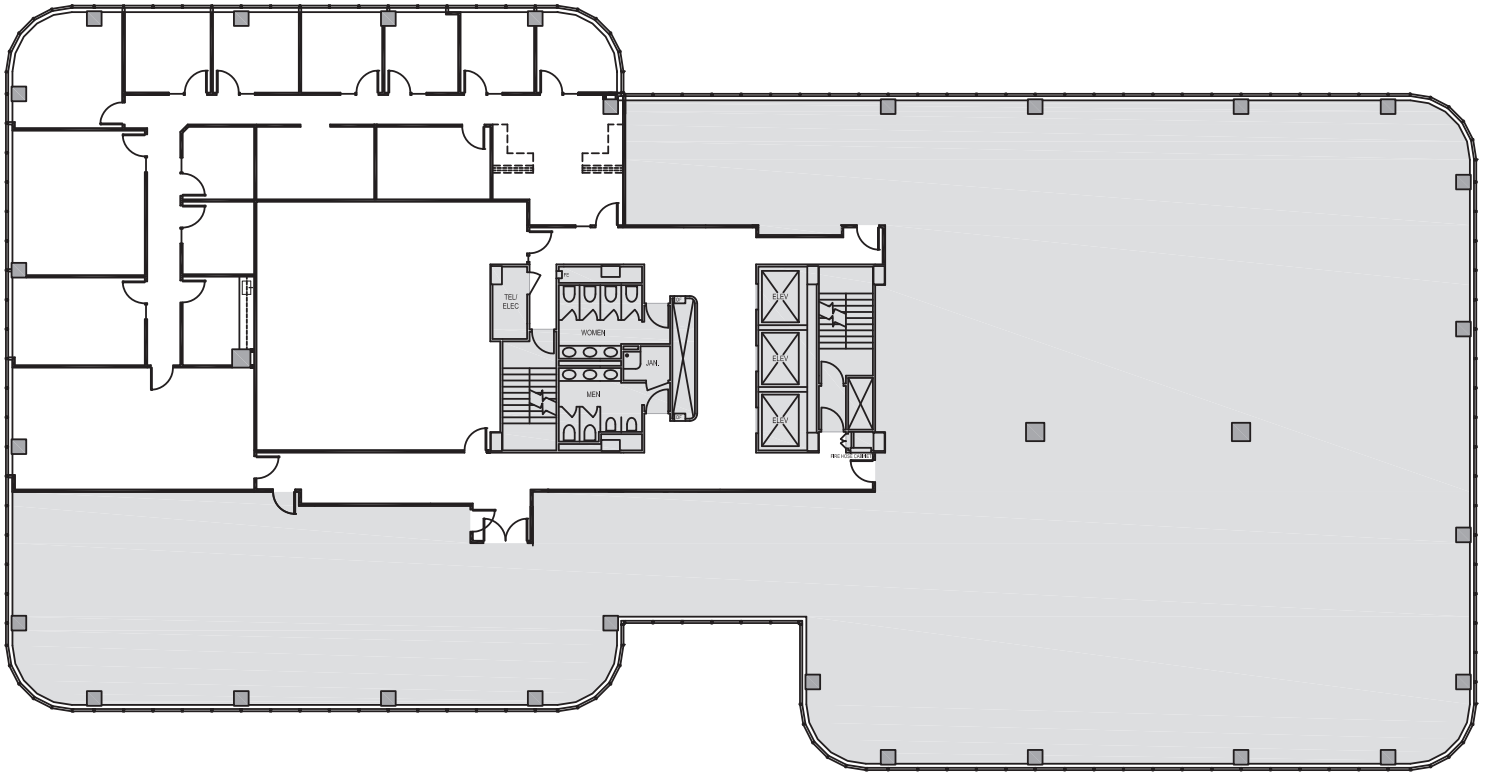

Rentable square feet: 4,066

Available Leased

N >