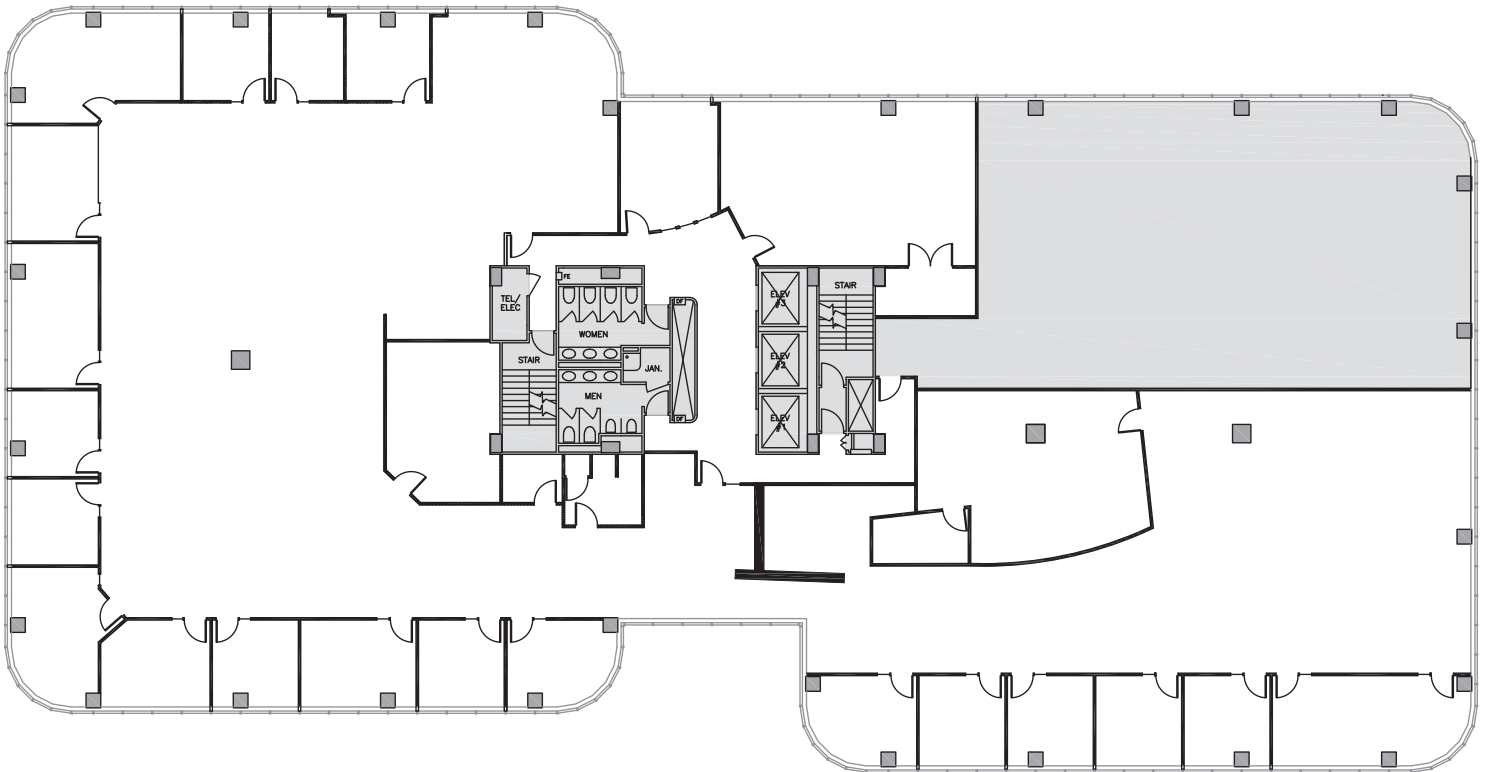

Schedule a Tour
206-467-7600

MARTIN SELIG
REAL ESTATE

FOR LEASE

FOURTH & VINE

2615 Fourth Avenue
Seattle, WA 98121

2nd FLOOR

Rentable square feet: 14,129

Available Leased