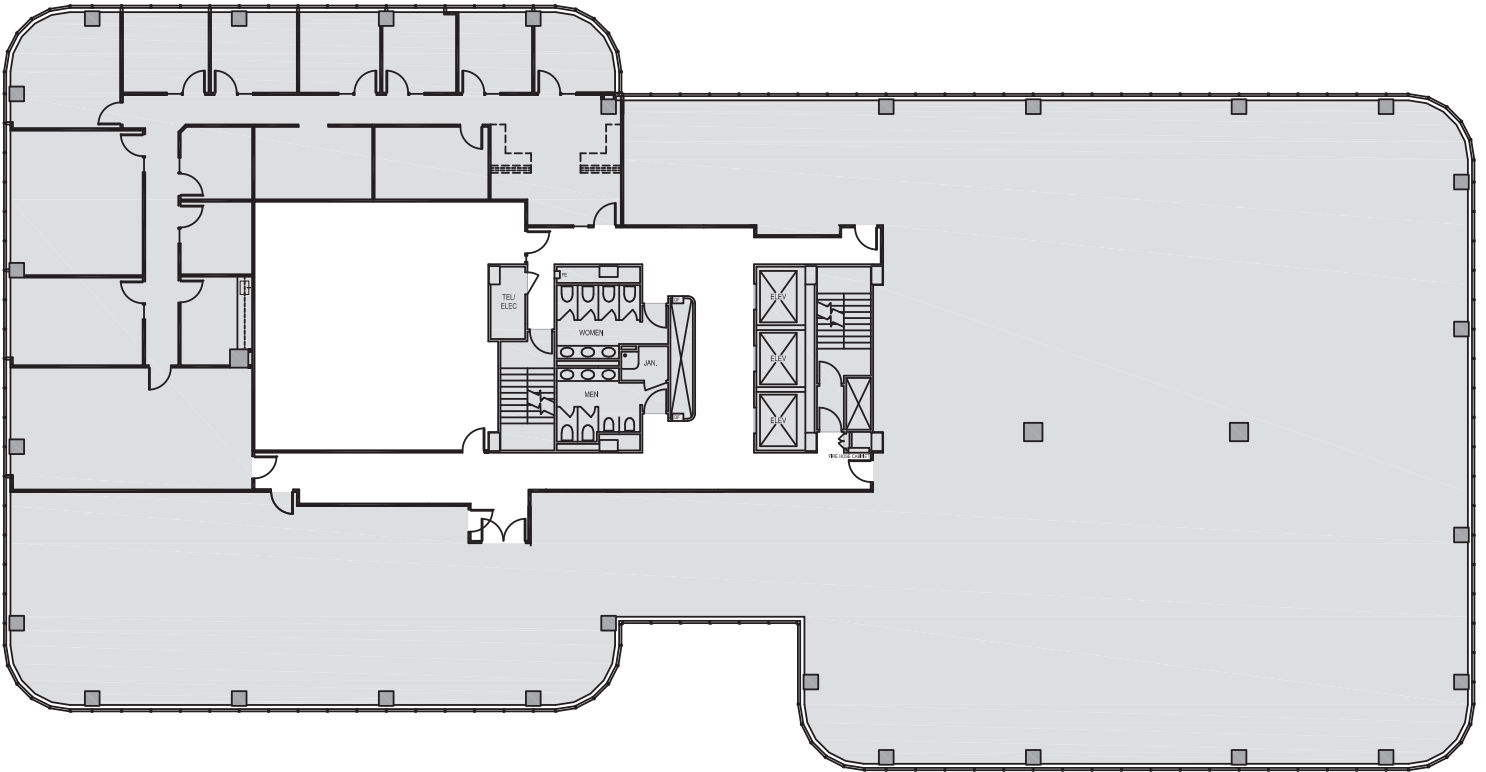

Schedule a Tour
206-467-7600

MARTIN SELIG
REAL ESTATE

FOR LEASE

FOURTH & VINE

2615 Fourth Avenue
Seattle, WA 98121

4th FLOOR

Rentable square feet: 1,312

Available Leased