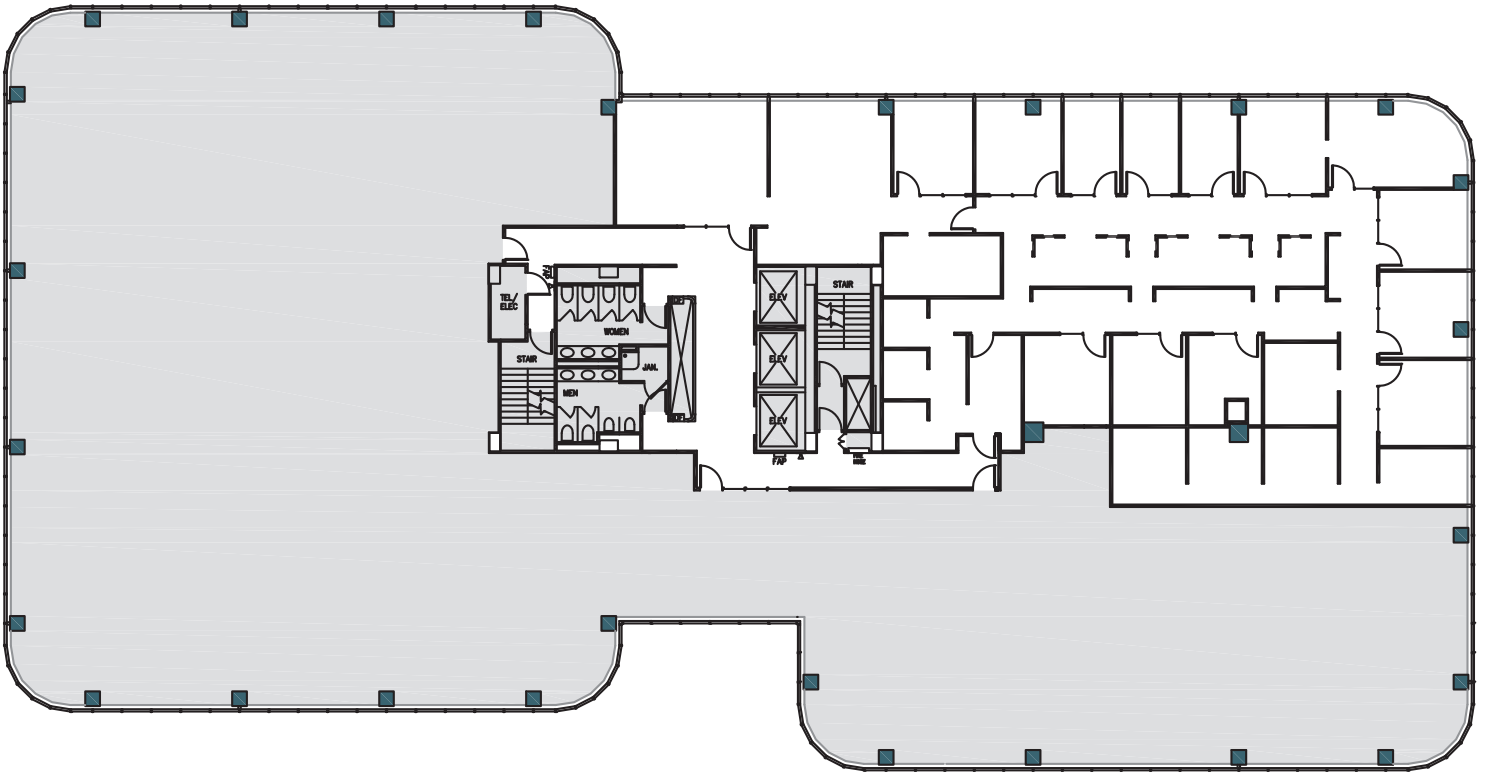

Schedule a Tour
206-467-7600

MARTIN SELIG
REAL ESTATE

FOR LEASE

FOURTH & VINE

2615 Fourth Avenue
Seattle, WA 98121

6th FLOOR

Rentable square feet: 5,582

Available Leased