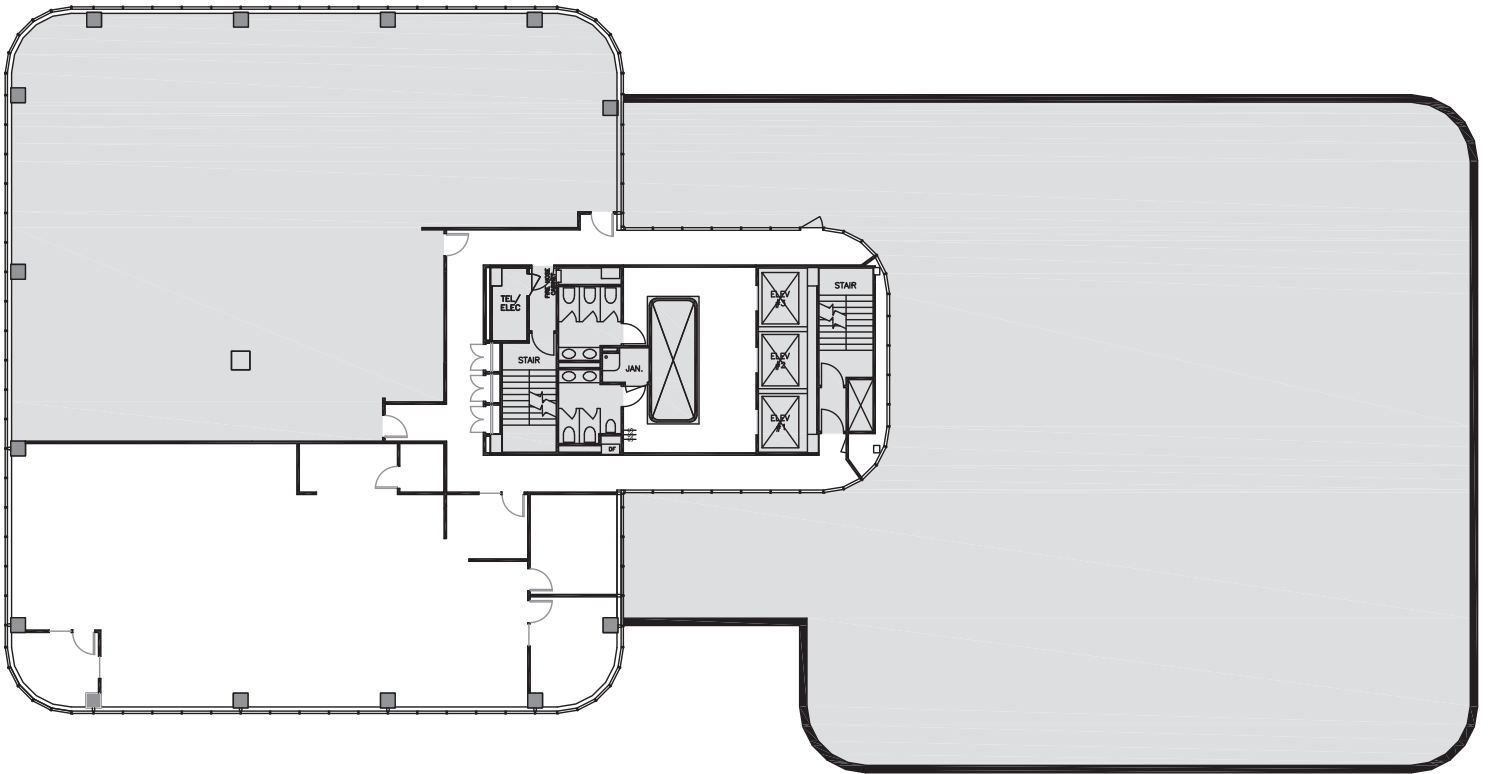

Schedule a Tour
206-467-7600

MARTIN SELIG
REAL ESTATE

FOR LEASE

FOURTH & VINE

2615 Fourth Avenue
Seattle, WA 98121

7th FLOOR

Rentable square feet: 3,635

Available Leased