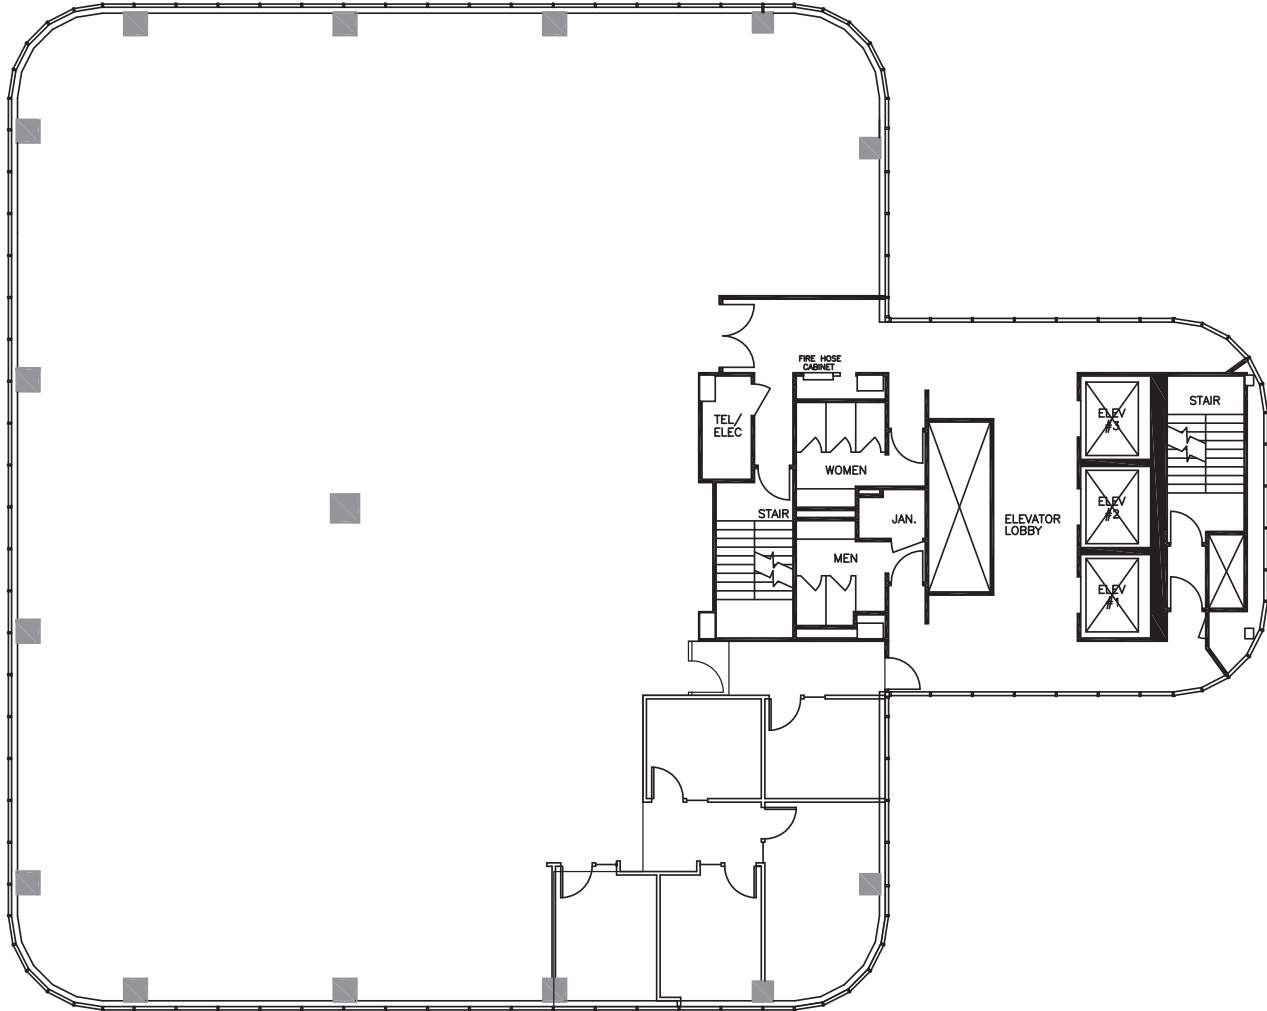

Schedule a Tour
206-467-7600

MARTIN SELIG
REAL ESTATE

FOR LEASE

FOURTH & VINE

2615 Fourth Avenue
Seattle, WA 98121

8th FLOOR

Rentable square feet: 958

Available Leased