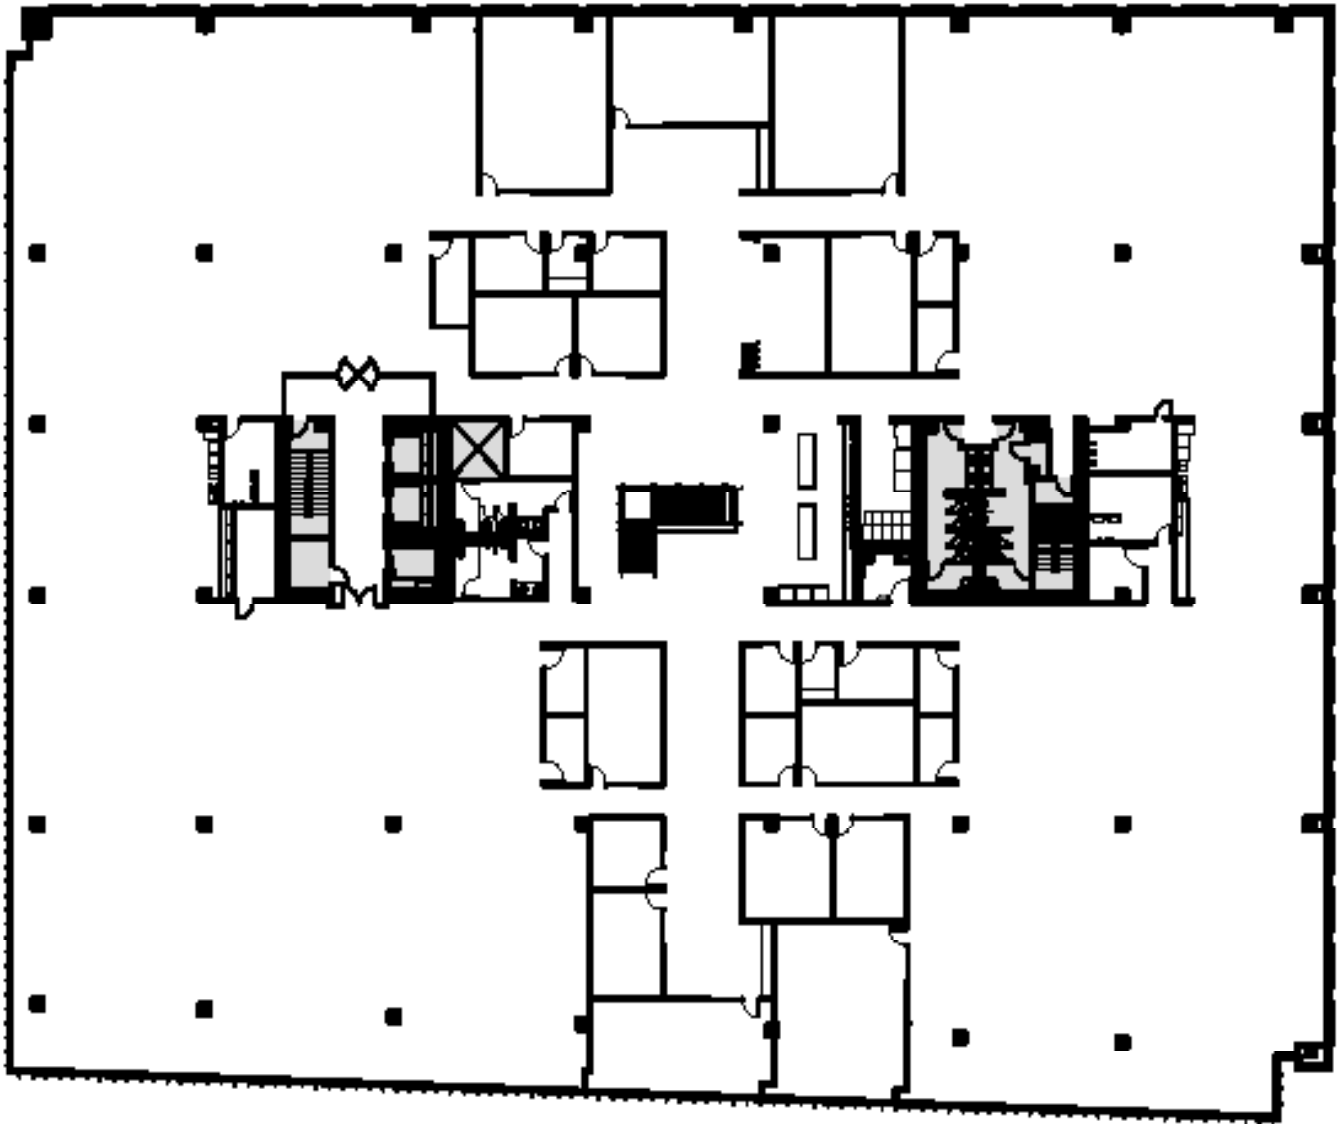

Schedule a Tour
206-467-7600

FOR LEASE

635 ELLIOTT WEST

635 Elliott Avenue W.
Seattle, WA 98119

3RD FLOOR

Rentable square feet: 47,965

Available Leased

< N