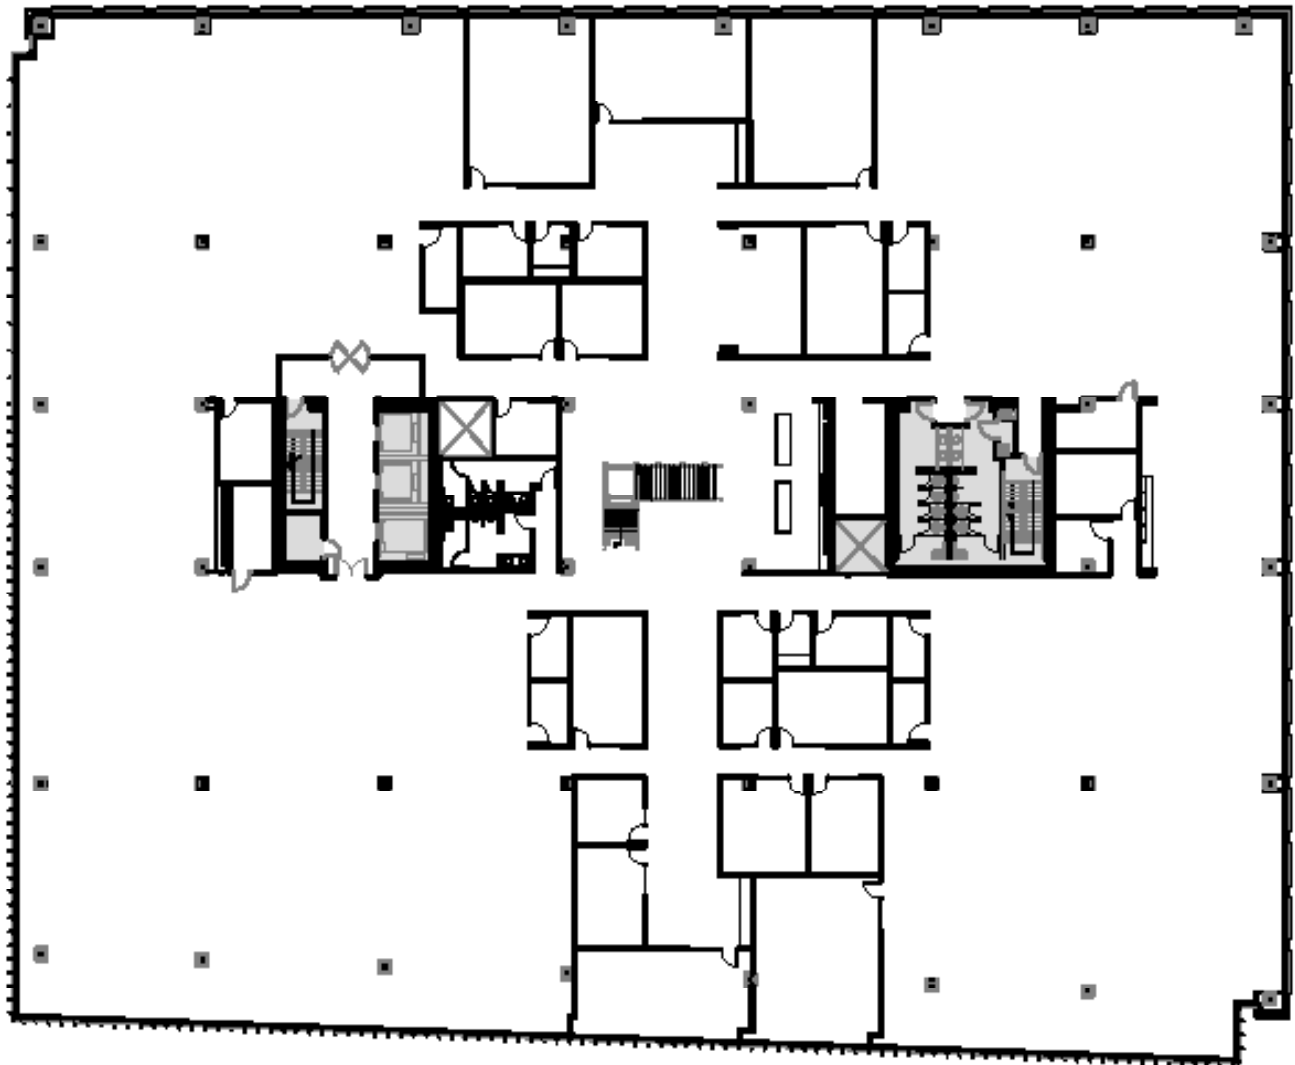

Schedule a Tour
206-467-7600

FOR LEASE

635 ELLIOTT WEST

635 Elliott Avenue W.
Seattle, WA 98119

4TH FLOOR

Rentable square feet: 47,965

Available Leased

< N