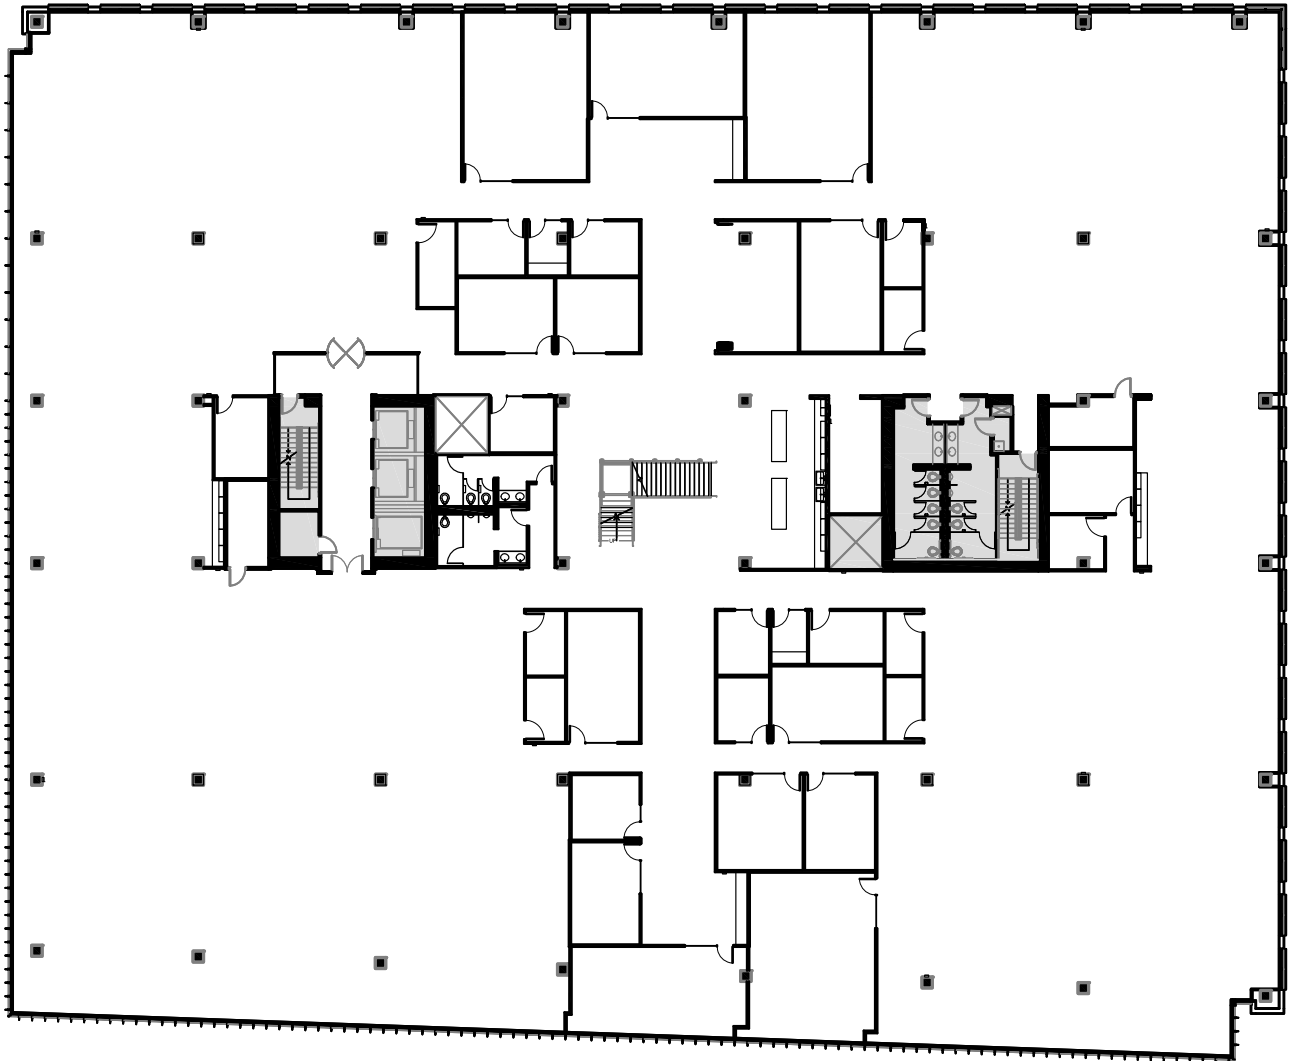

Schedule a Tour
206-467-7600

FOR LEASE

635 ELLIOTT WEST

635 Elliott Avenue W.

Seattle, WA 98119

4TH FLOOR

Rentable square feet: 48,295

Available Leased