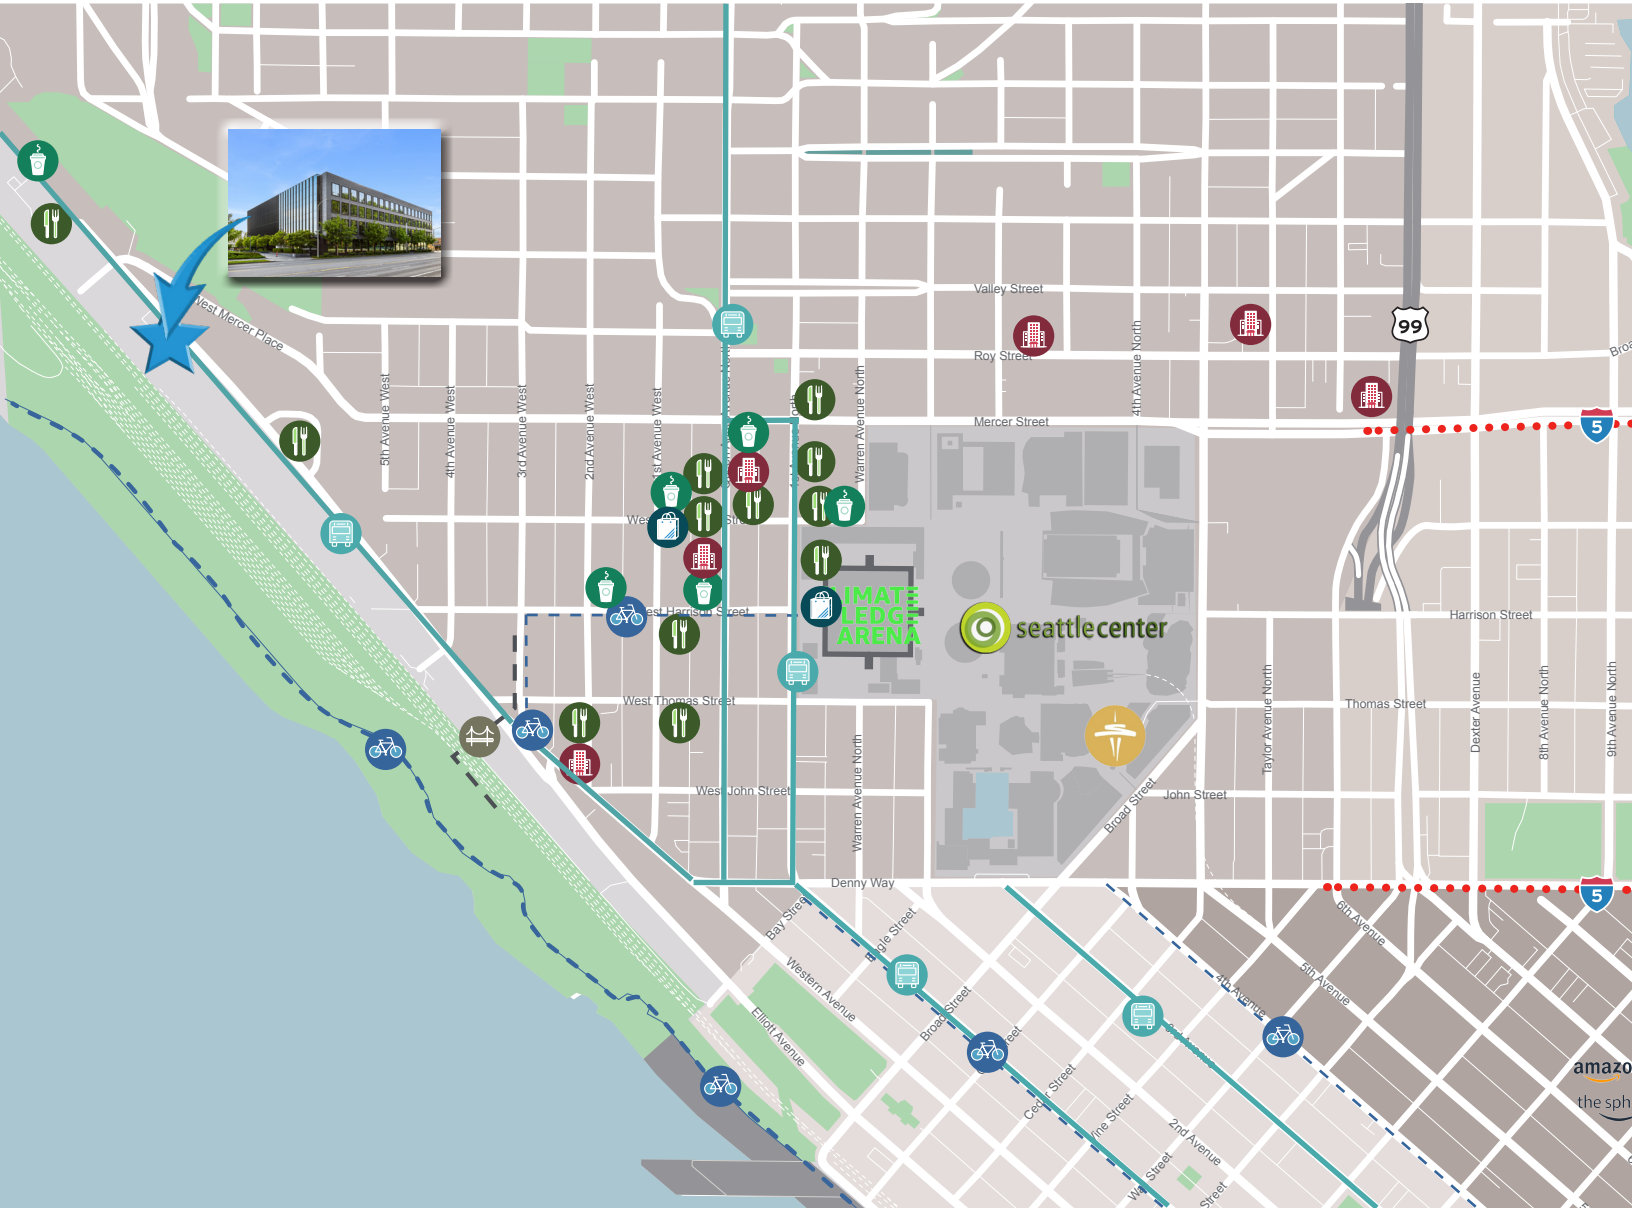

MARTIN SELIG
REAL ESTATE

645 ELLIOTT WEST
645 Elliott Ave W, Seattle WA 98119

NEIGHBORHOOD AMENITIES

Restaurants & Delis

Shops, Retail, & Entertainment

Coffee, Tea & Pastry Shops

Hotels

TRANSIT

Bike Trail

Major Bus Route

Light Rail Stations

Ferry Terminal

Entrance

Pedestrian Bridge

CALL US FOR INFORMATION

206-467-7600 | msreleasing@martinselig.com