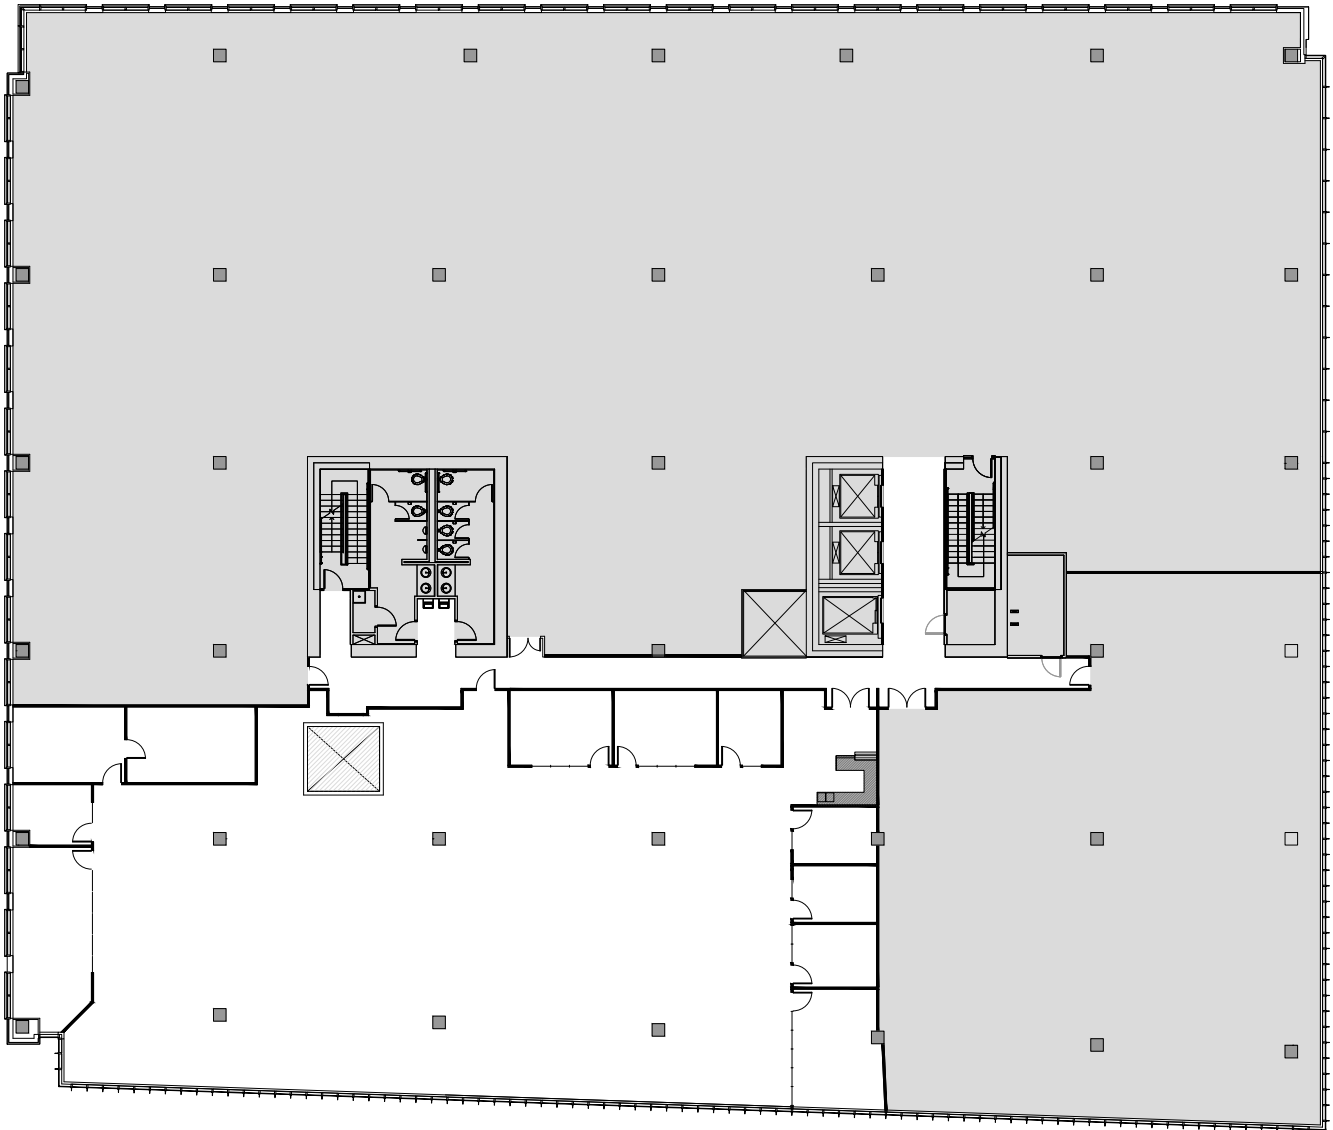

Schedule a Tour
206-467-7600

FOR LEASE

645 ELLIOTT WEST

645 Elliott Avenue W.

Seattle, WA 98119

3RD FLOOR

Rentable square feet: 10,348

Available Leased