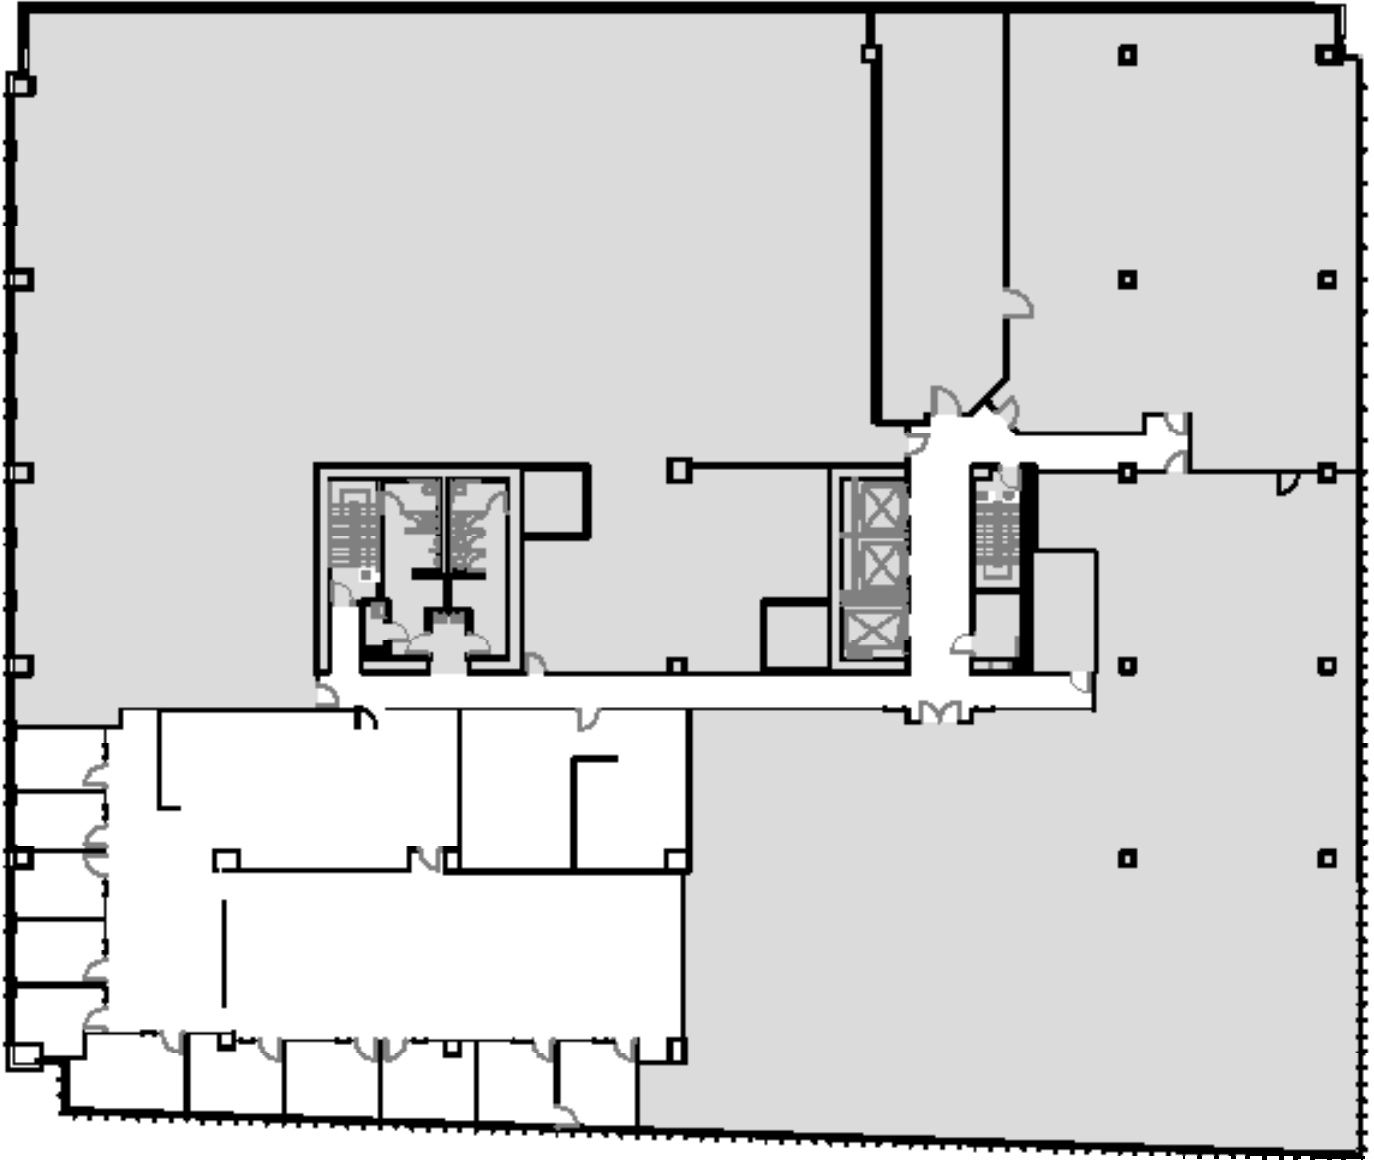

Schedule a Tour
206-467-7600

FOR LEASE

645 ELLIOTT WEST

645 Elliott Avenue W.
Seattle, WA 98119

4TH FLOOR

Rentable square feet: 7,637

Available Leased

< N