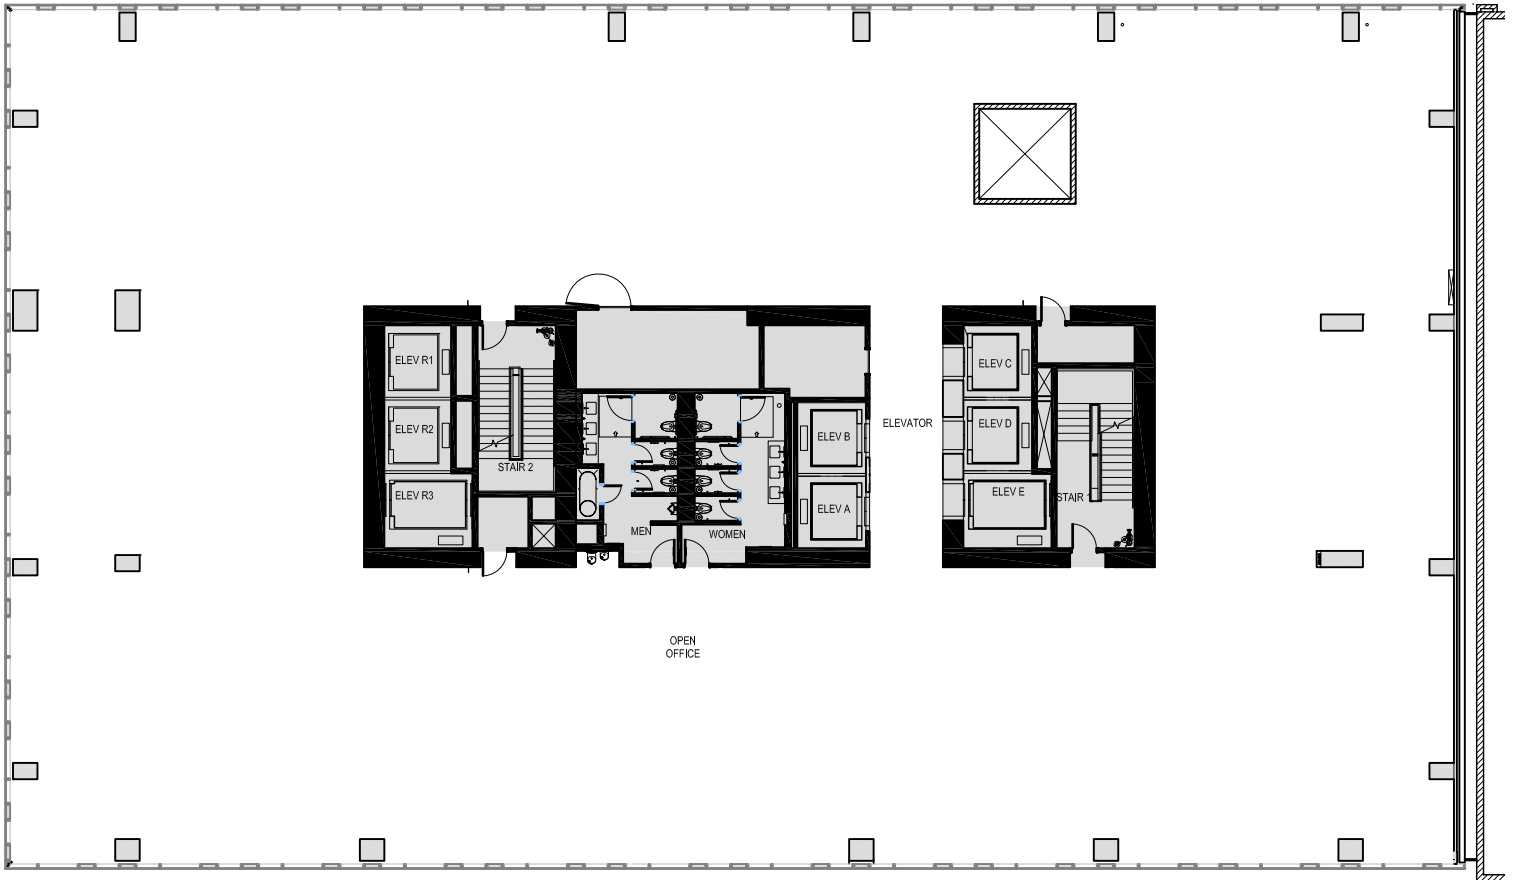

### 3RD FLOOR

Rentable square feet: 18,421

Available  Leased

< N