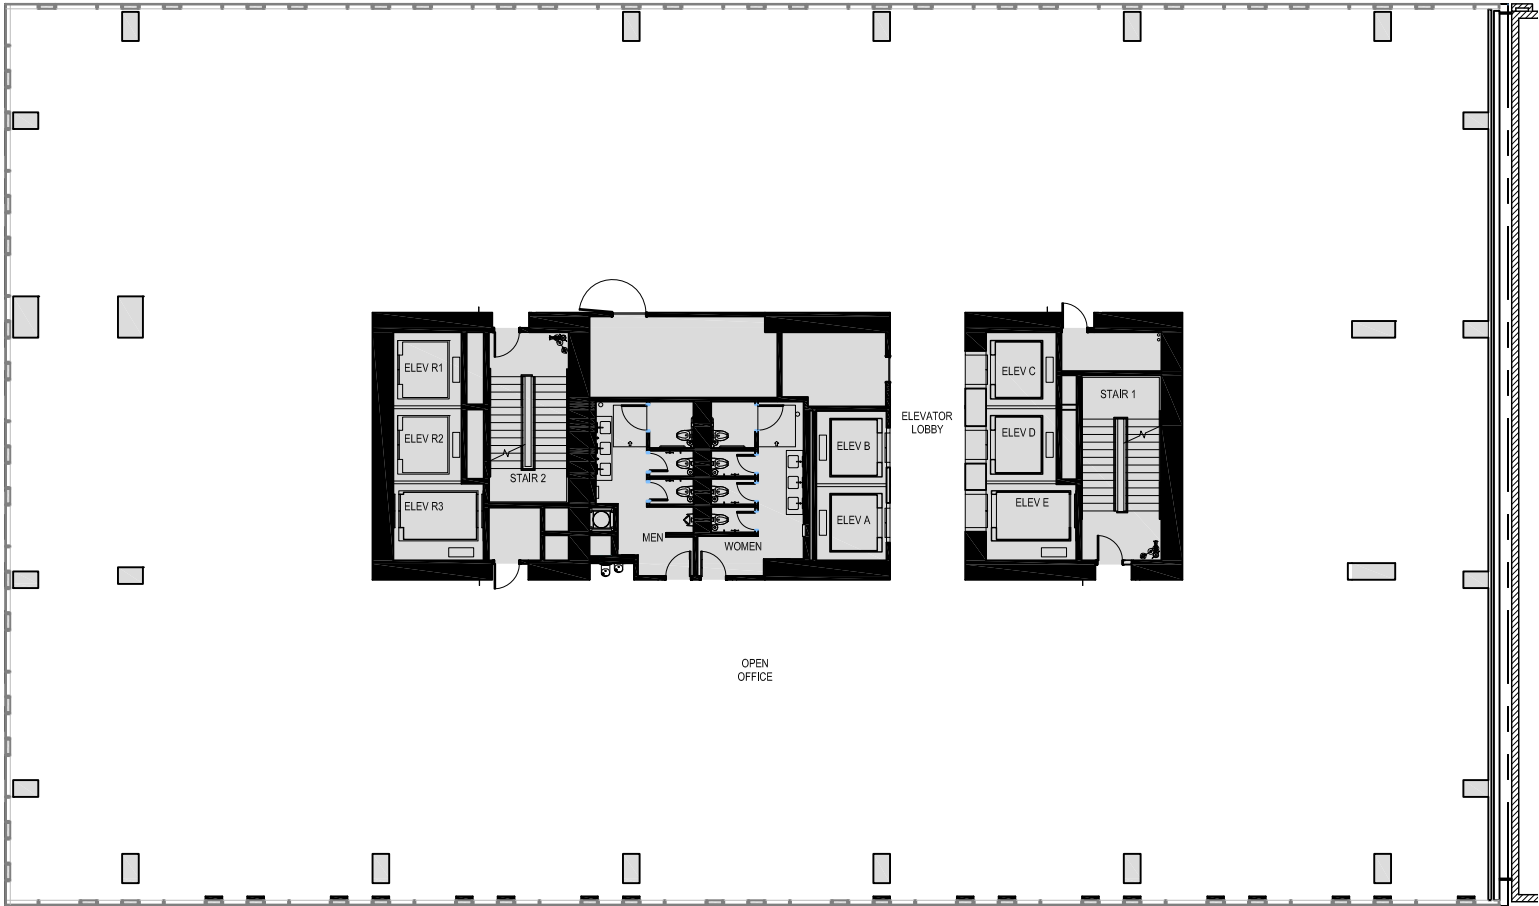

Schedule a Tour
206-467-7600

FOR LEASE

THIRD & LENORA

2031 Third Avenue
Seattle, WA 98121

4TH FLOOR

Rentable square feet: 18,421

Available Leased

< N