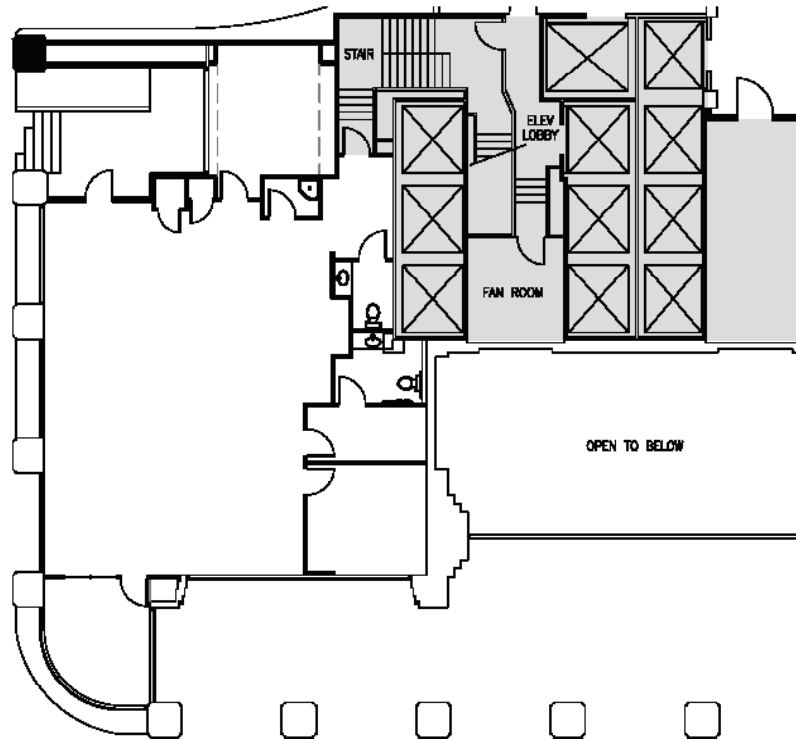

1000 Second Avenue
Seattle, WA 98104

1ST FLOOR

Rentable square feet: 638

Available Leased

Schedule a Tour
206-467-7600

MARTIN SELIG
REAL ESTATE

FOR LEASE

1000 SECOND AVENUE

1000 Second Avenue
Seattle, WA 98104

2ND FLOOR

Rentable square feet: 2,711

Available Leased

< N

CALL US TO SCHEDULE A TOUR | 206-467-7600 | martinselig.com

Schedule a Tour
206-467-7600

MARTIN SELIG
REAL ESTATE