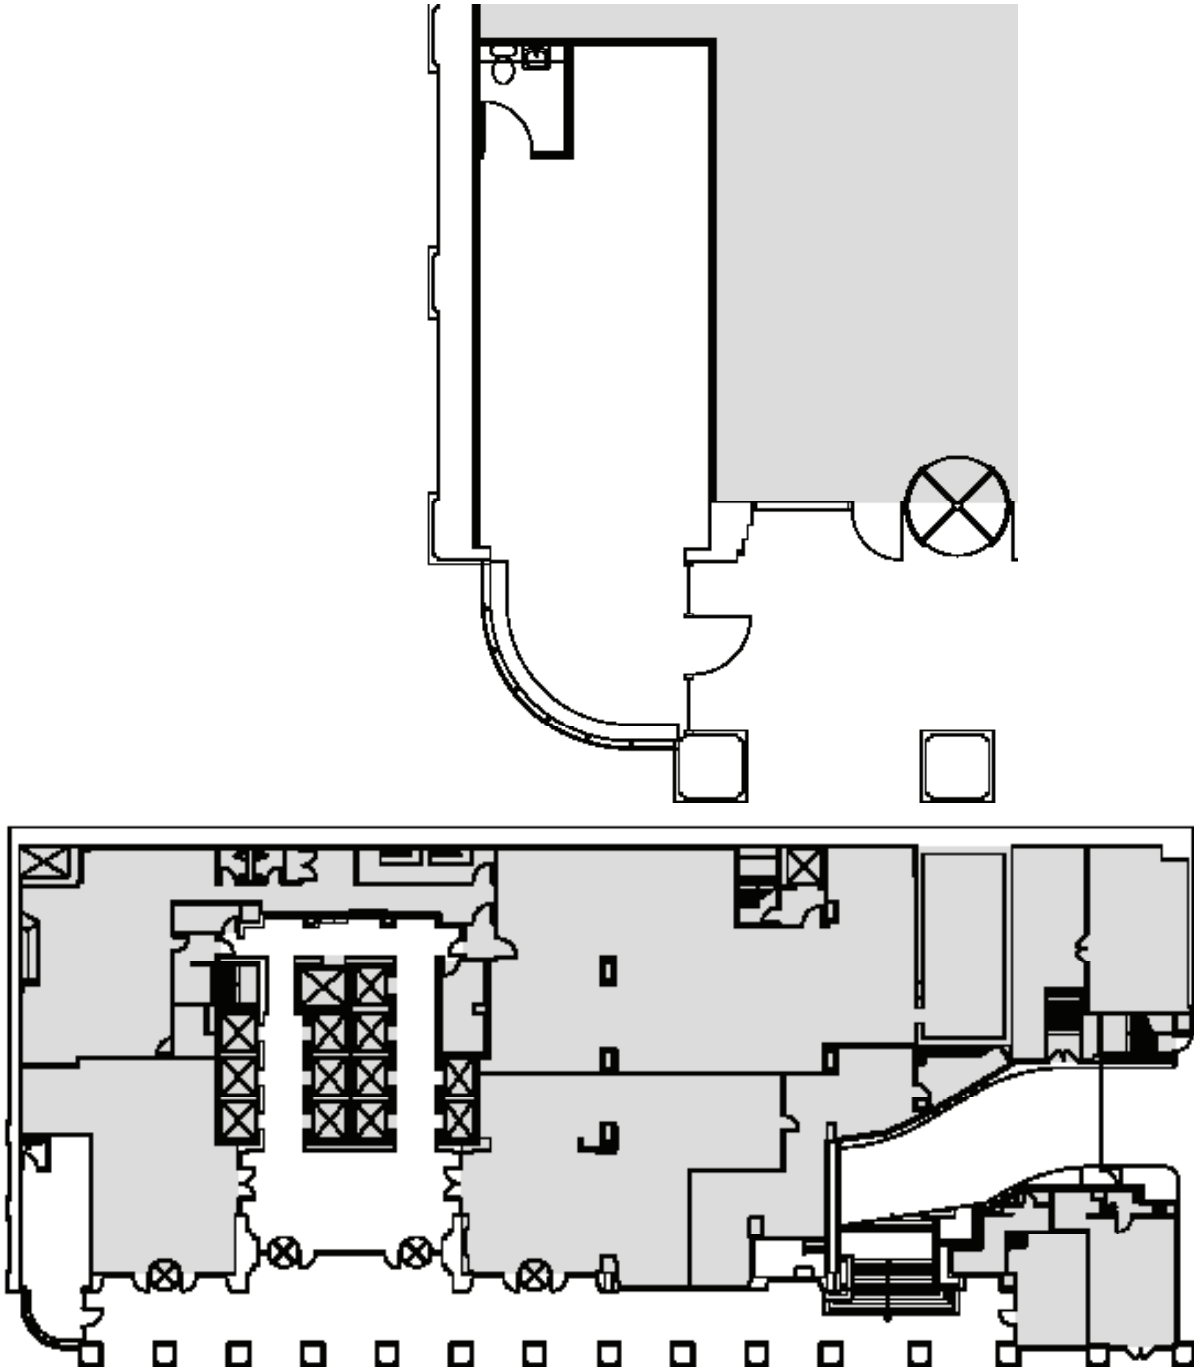

Schedule a Tour
206-467-7600

MARTIN SELIG
REAL ESTATE

FOR LEASE

1000 SECOND AVENUE

1000 Second Avenue
Seattle, WA 98104

1ST FLOOR

Rentable square feet: 638

Available ☐ Leased ☒