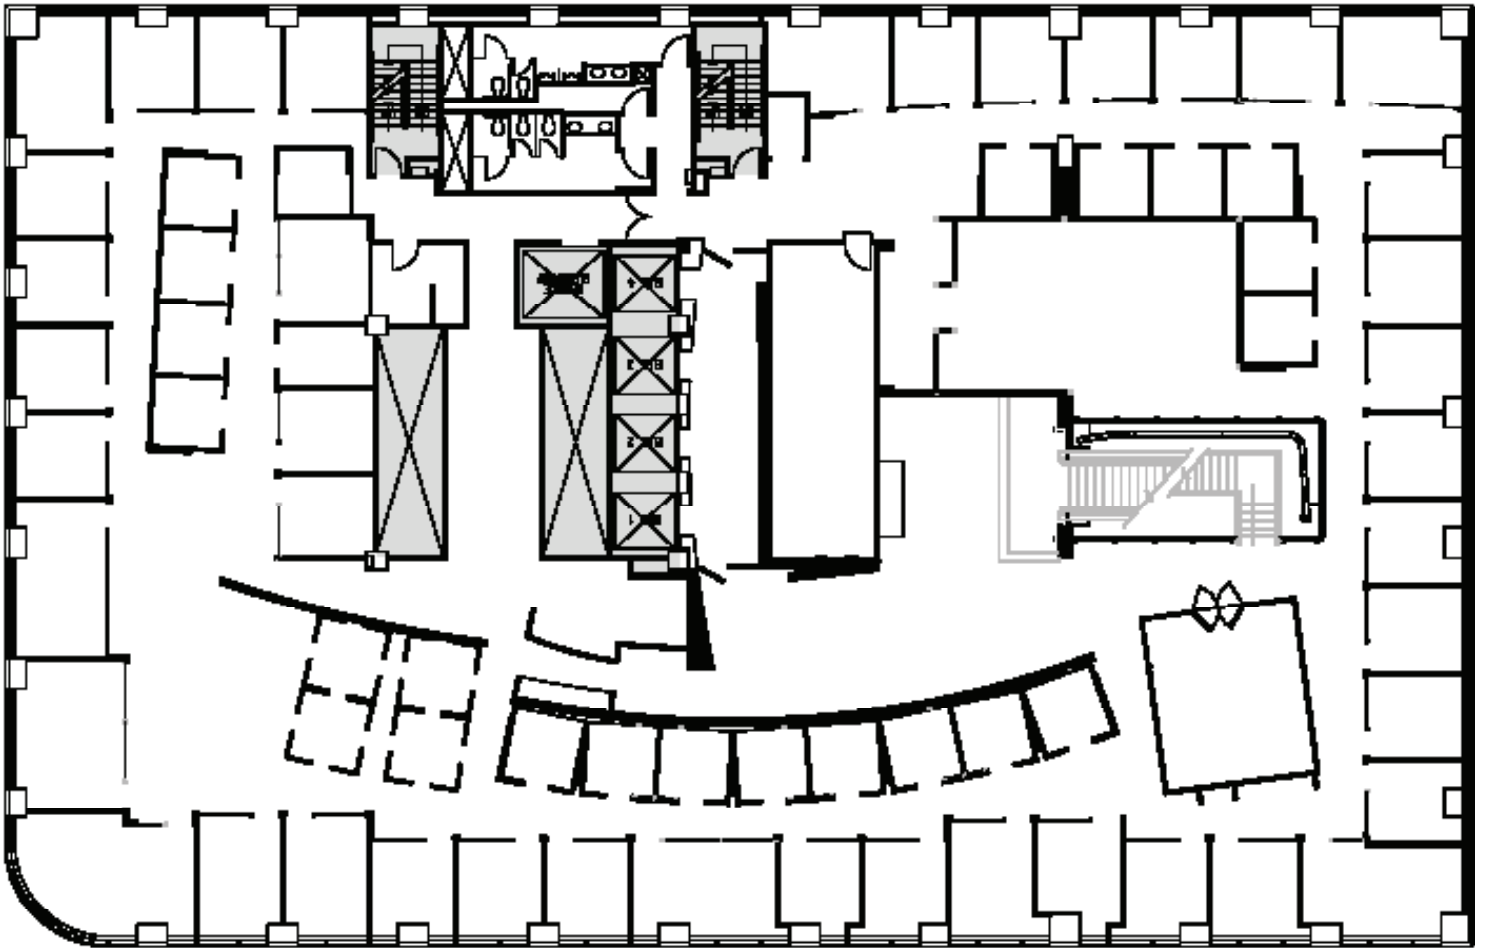

MARTIN SELIG
REAL ESTATE

FOR LEASE

1000 SECOND AVENUE

1000 Second Avenue
Seattle, WA 98104

10th FLOOR

Rentable square feet: 17,518

Available Leased

<N

Schedule a Tour
206-467-7600

MARTIN SELIG
REAL ESTATE

FOR LEASE

1000 SECOND AVENUE

1000 Second Avenue
Seattle, WA 98104

11th FLOOR

Rentable square feet: 16,275

Terrace square feet: 1,187