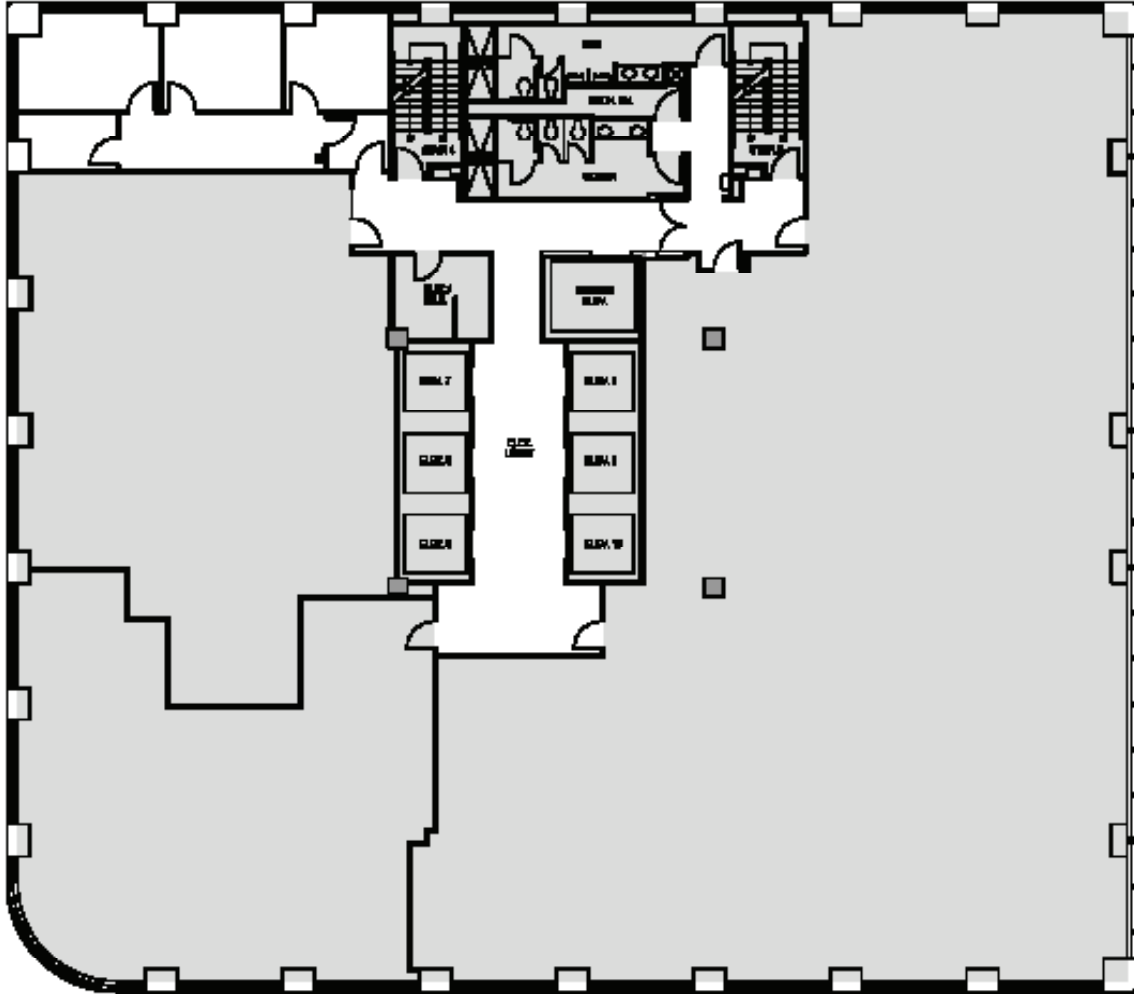

Schedule a Tour
206-467-7600

MARTIN SELIG
REAL ESTATE

FOR LEASE

1000 SECOND AVENUE

1000 Second Avenue
Seattle, WA 98104

24th FLOOR

Rentable square feet: 927

Available ☐ Leased ☒

< N