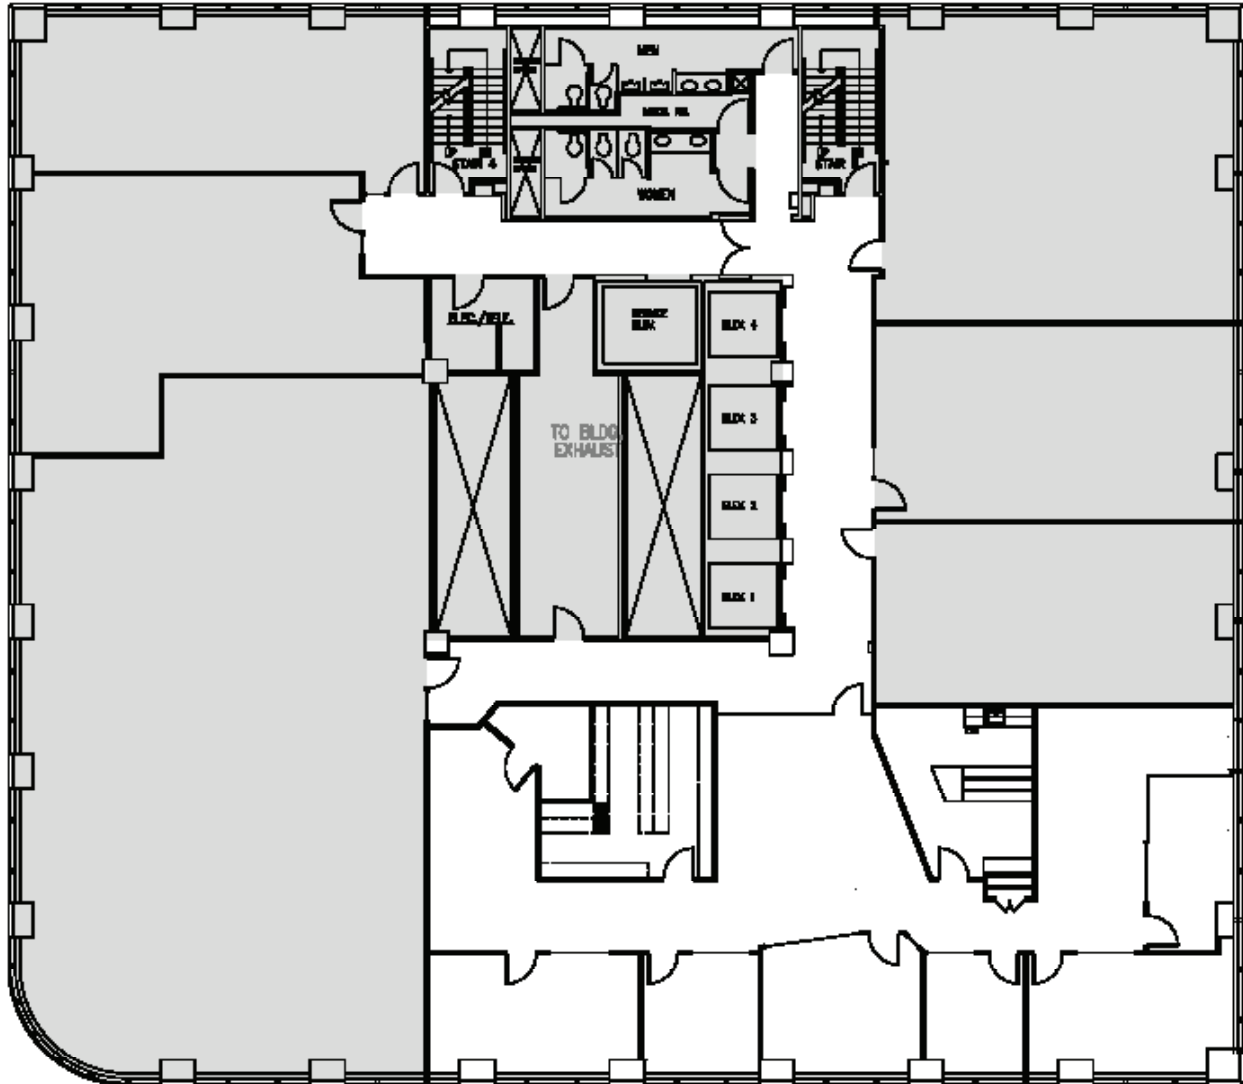

Rentable square feet: 3,809

Available Leased

<N

Schedule a Tour
206-467-7600

MARTIN SELIG
REAL ESTATE

FOR LEASE

1000 SECOND AVENUE

1000 Second Avenue
Seattle, WA 98104