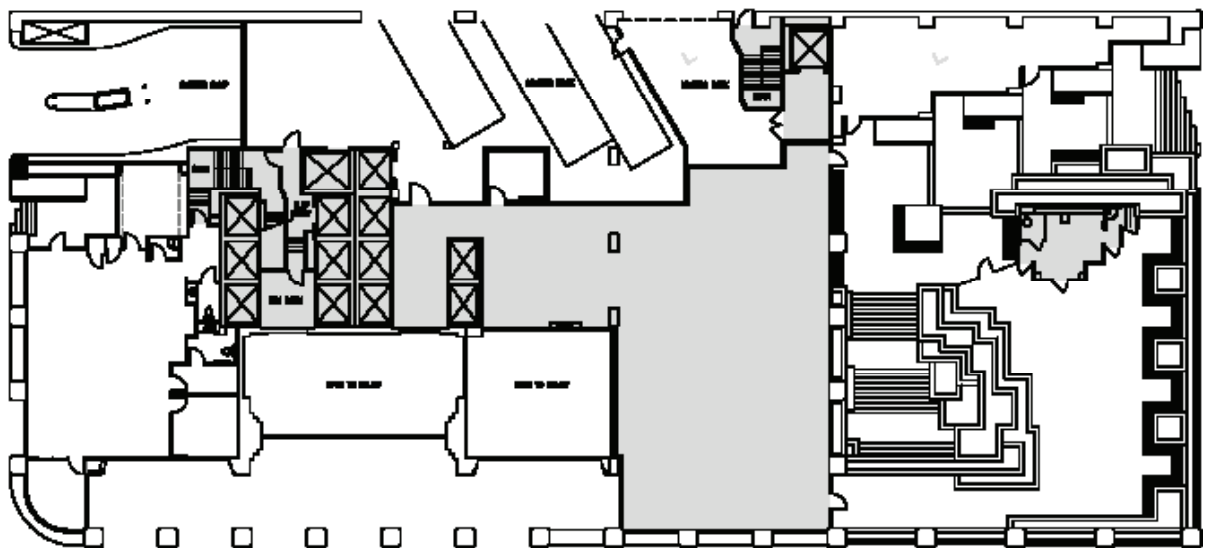

1000 Second Avenue
Seattle, WA 98104

1ST FLOOR

Rentable square feet: 638

Available Leased

Schedule a Tour
206-467-7600

MARTIN SELIG
REAL ESTATE

FOR LEASE

1000 SECOND AVENUE

1000 Second Avenue
Seattle, WA 98104

2ND FLOOR

Rentable square feet: 2,711

Available Leased

< N

CALL US TO SCHEDULE A TOUR | 206-467-7600 | martinselig.com

Schedule a Tour
206-467-7600

MARTIN SELIG
REAL ESTATE