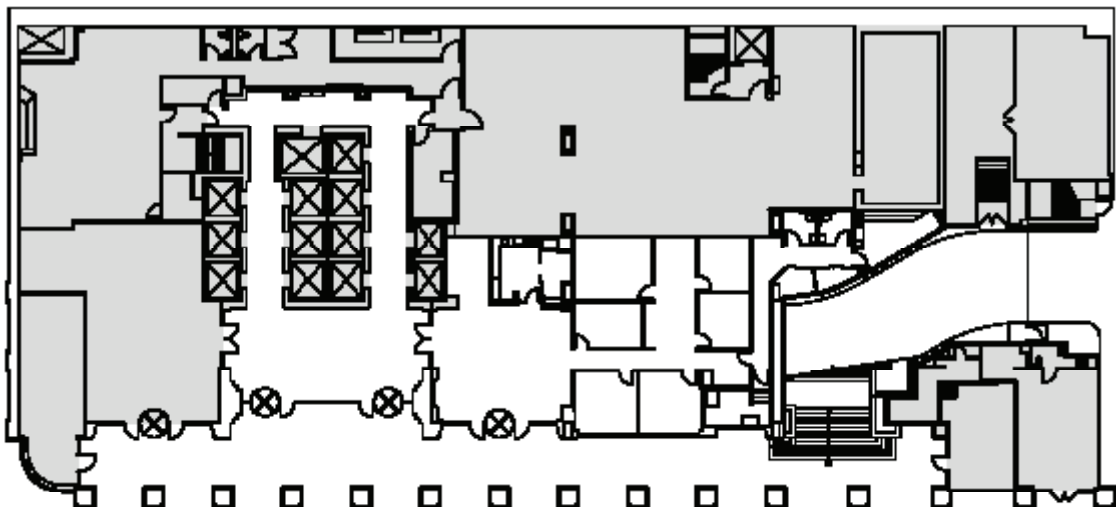

Schedule a Tour
206-467-7600

MARTIN SELIG
REAL ESTATE

FOR LEASE

1000 SECOND AVENUE

1000 Second Avenue
Seattle, WA 98104

1ST FLOOR

Rentable square feet: 3,794

Available ☐ Leased ☒

< N