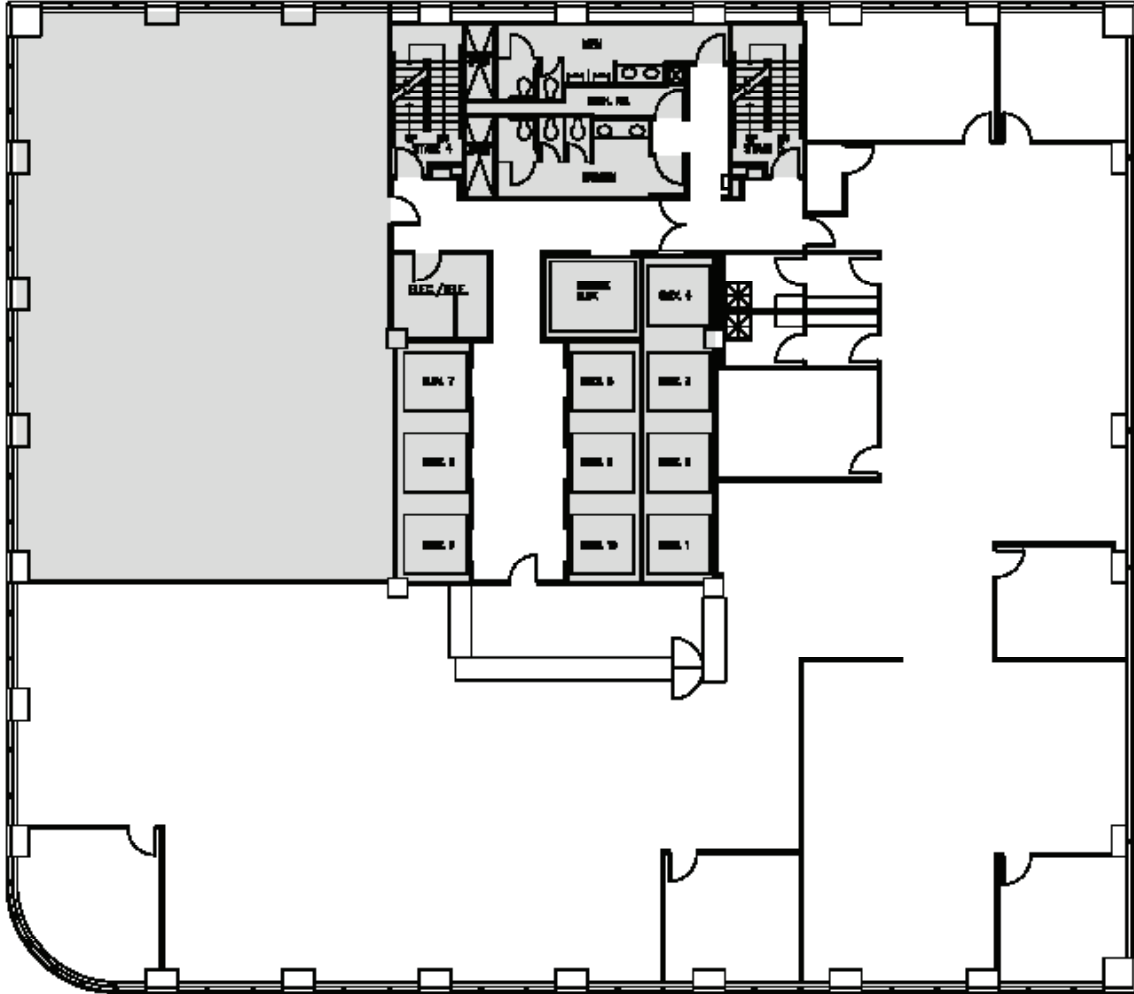

14th FLOOR

Rentable square feet: 2,333

Available Leased

<N

Schedule a Tour
206-467-7600

MARTIN SELIG
REAL ESTATE

FOR LEASE

1000 SECOND AVENUE

1000 Second Avenue
Seattle, WA 98104

20th FLOOR

Rentable square feet: 9,681

Available Leased

< N

Schedule a Tour
206-467-7600

MARTIN SELIG
REAL ESTATE

FOR LEASE