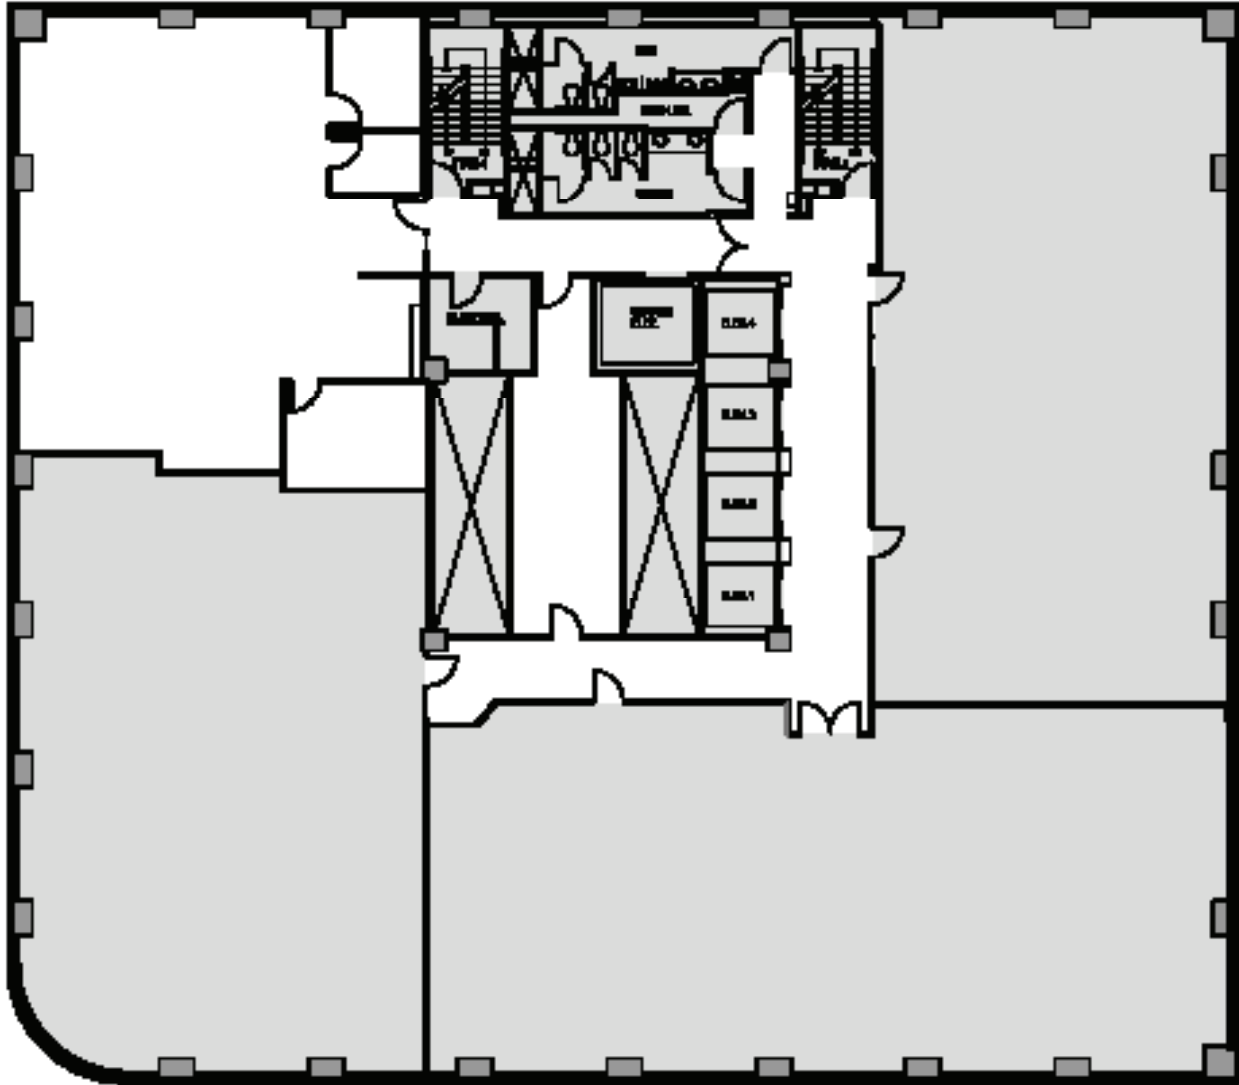

Schedule a Tour
206-467-7600

MARTIN SELIG
REAL ESTATE

FOR LEASE

1000 SECOND AVENUE

1000 Second Avenue
Seattle, WA 98104

14th FLOOR

Rentable square feet: 2,333

Available ☐ Leased ☒

<N