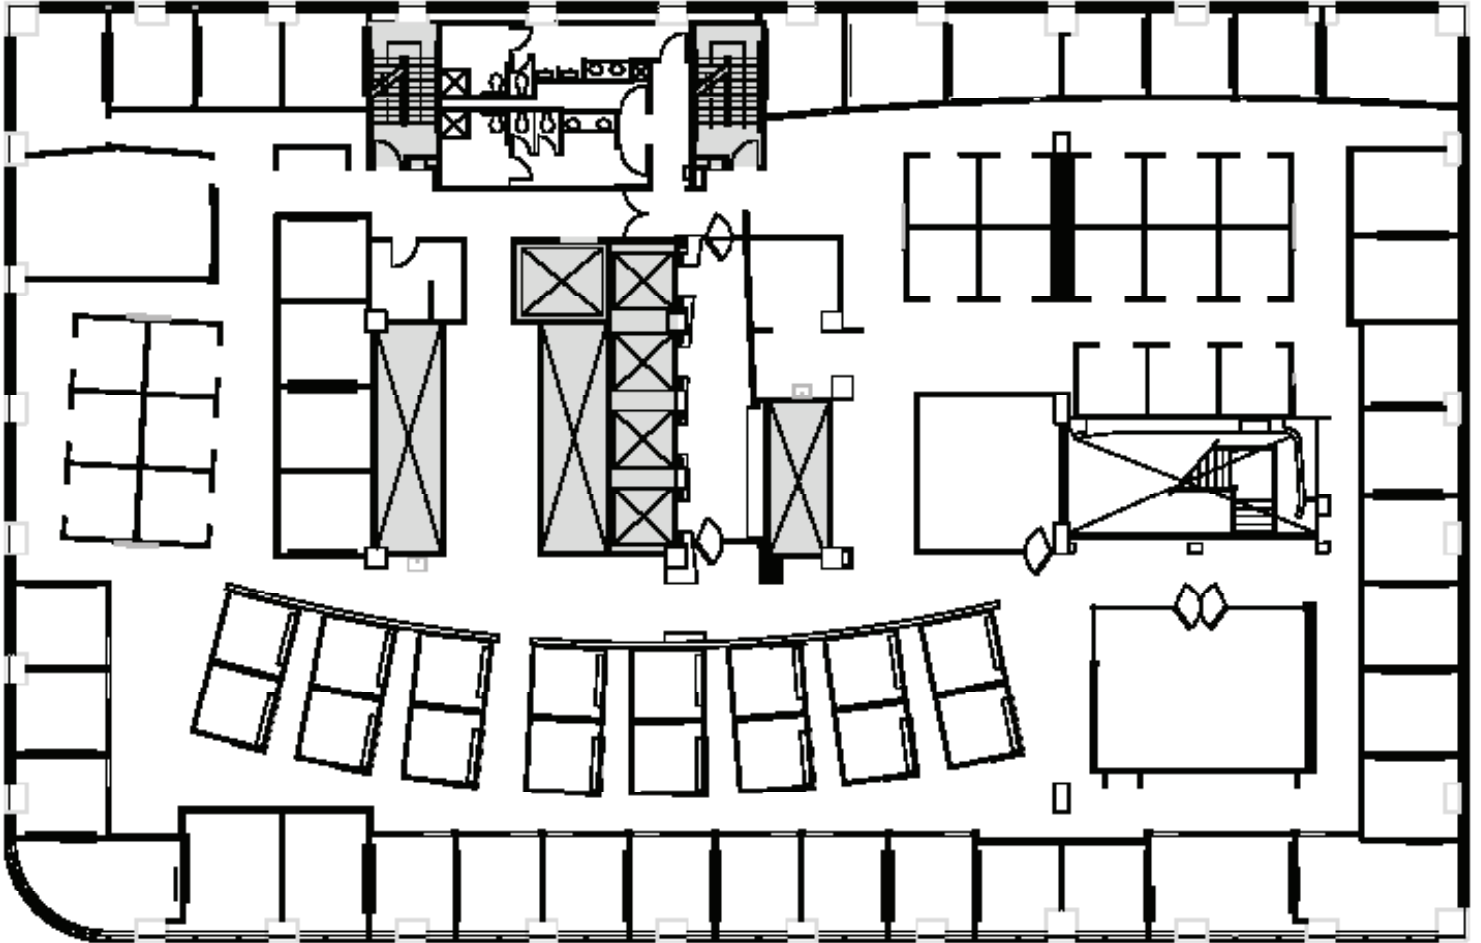

FOR LEASE

1000 SECOND AVENUE

1000 Second Avenue
Seattle, WA 98104

9th FLOOR

Rentable square feet: 17,879

Available Leased

< N

Schedule a Tour
206-467-7600