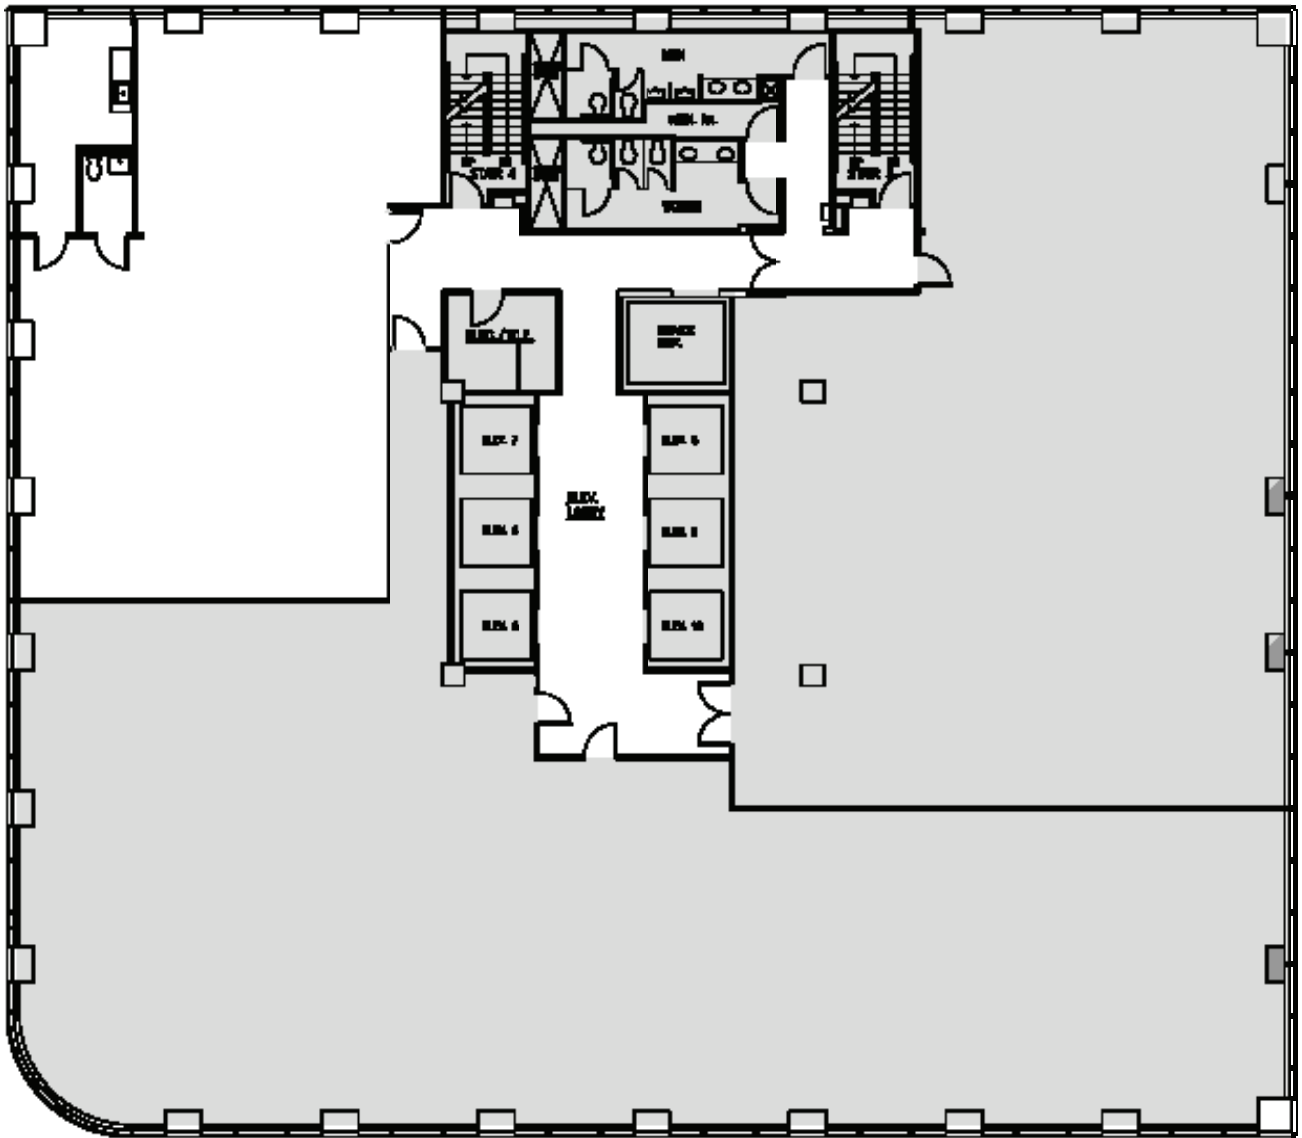

FOR LEASE

1000 SECOND AVENUE

1000 Second Avenue
Seattle, WA 98104

25th FLOOR

Rentable square feet: 2,618

Available Leased

<N

Schedule a Tour
206-467-7600