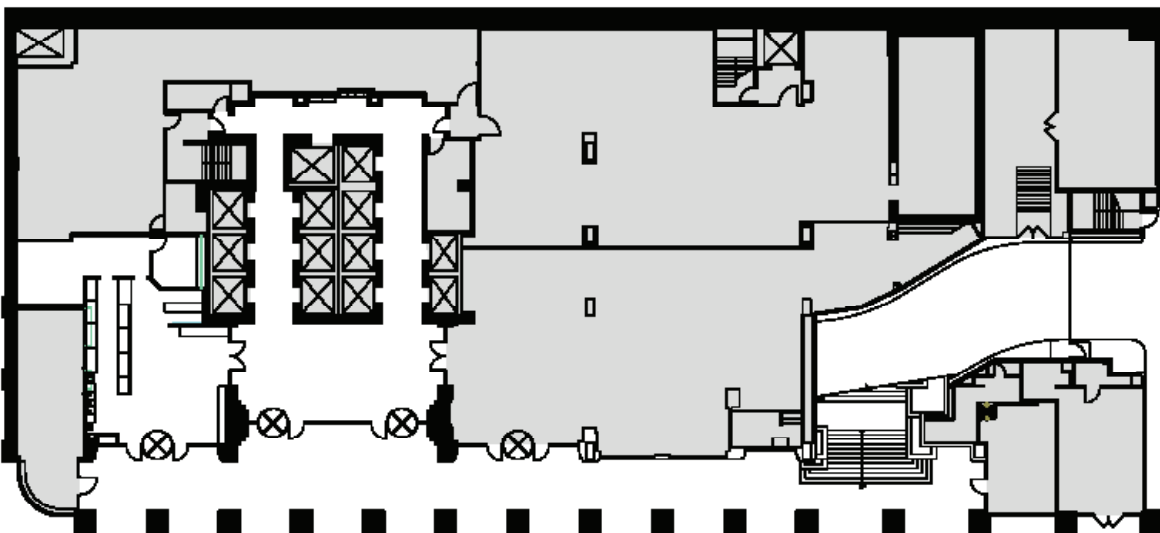

1ST FLOOR

Rentable square feet: 1,504

Available Leased

Schedule a Tour
206-467-7600

MARTIN SELIG
REAL ESTATE

FOR LEASE

1000 SECOND AVENUE

1000 Second Avenue
Seattle, WA 98104