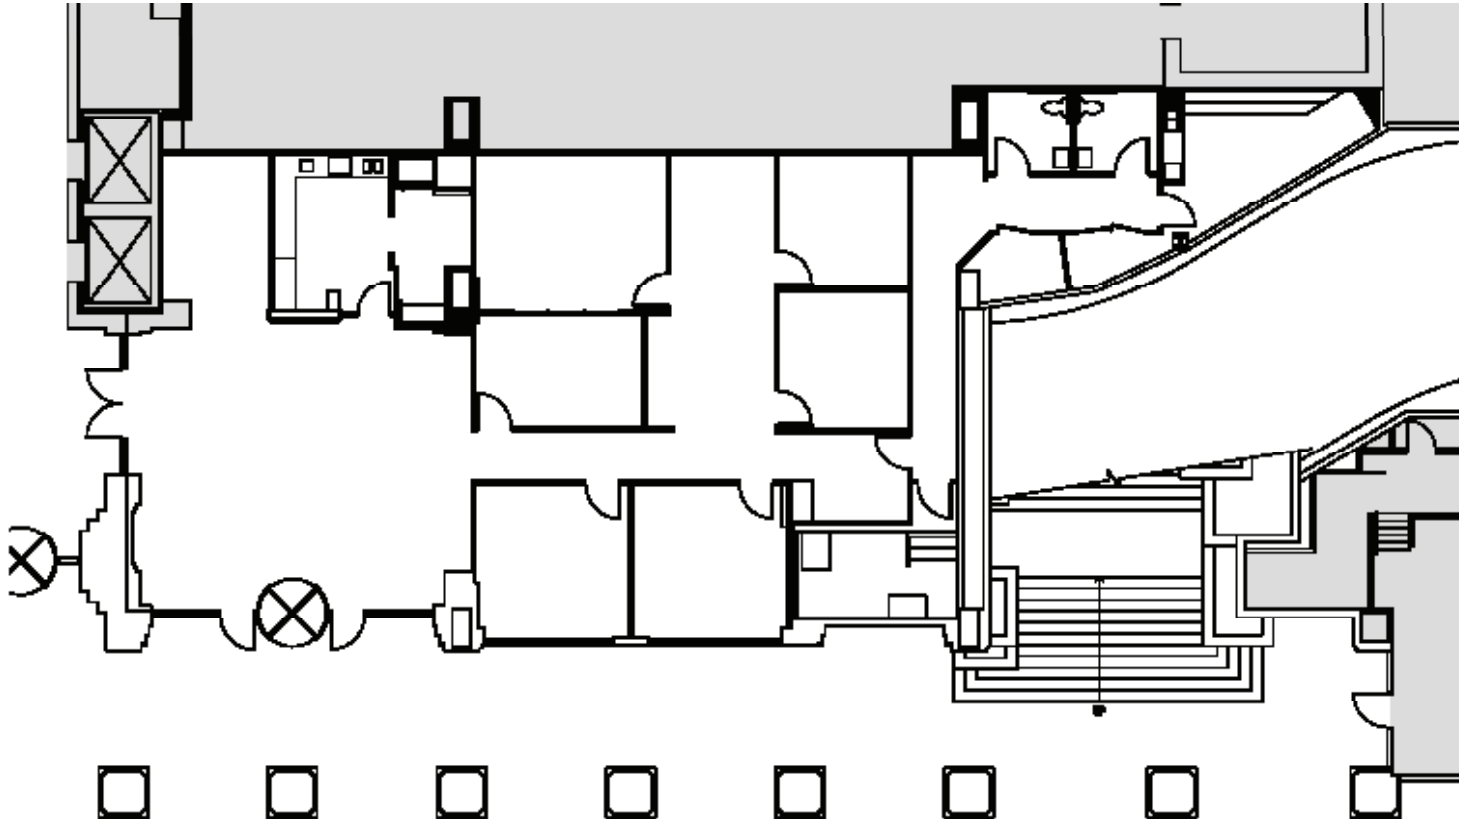

Schedule a Tour
206-467-7600

MARTIN SELIG
REAL ESTATE

FOR LEASE

1000 SECOND AVENUE

1000 Second Avenue
Seattle, WA 98104

1ST FLOOR

Rentable square feet: 3,794

Available ☐ Leased ☒

< N