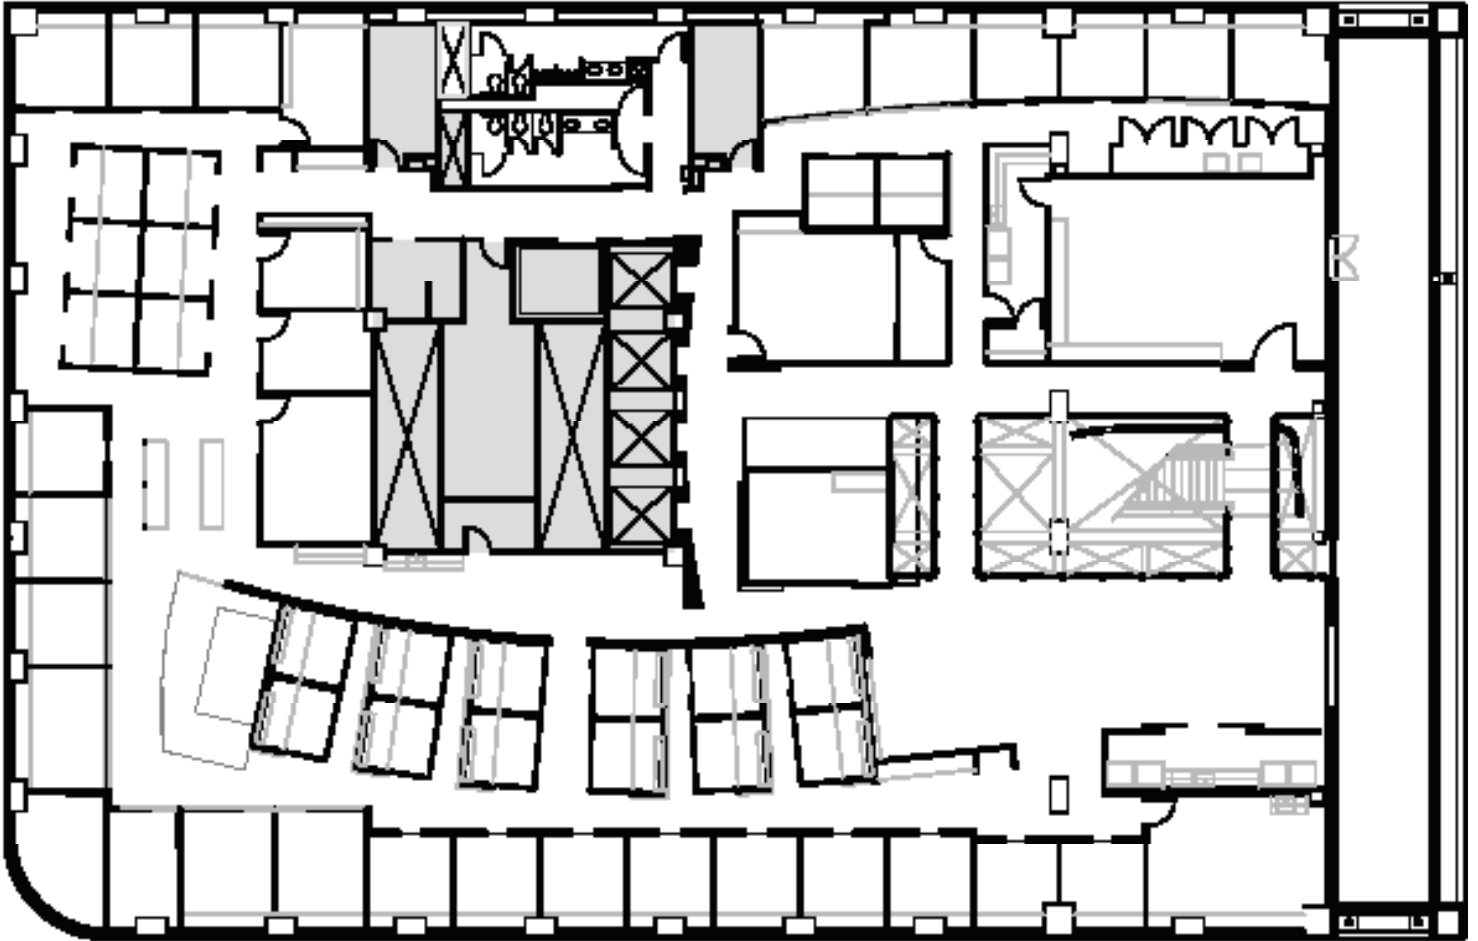

Schedule a Tour
206-467-7600

MARTIN SELIG
REAL ESTATE

FOR LEASE

1000 SECOND AVENUE

1000 Second Avenue
Seattle, WA 98104

11th FLOOR

Rentable square feet: 16,275

Terrace square feet: 1,187

Available ☐ Leased ☒

< N