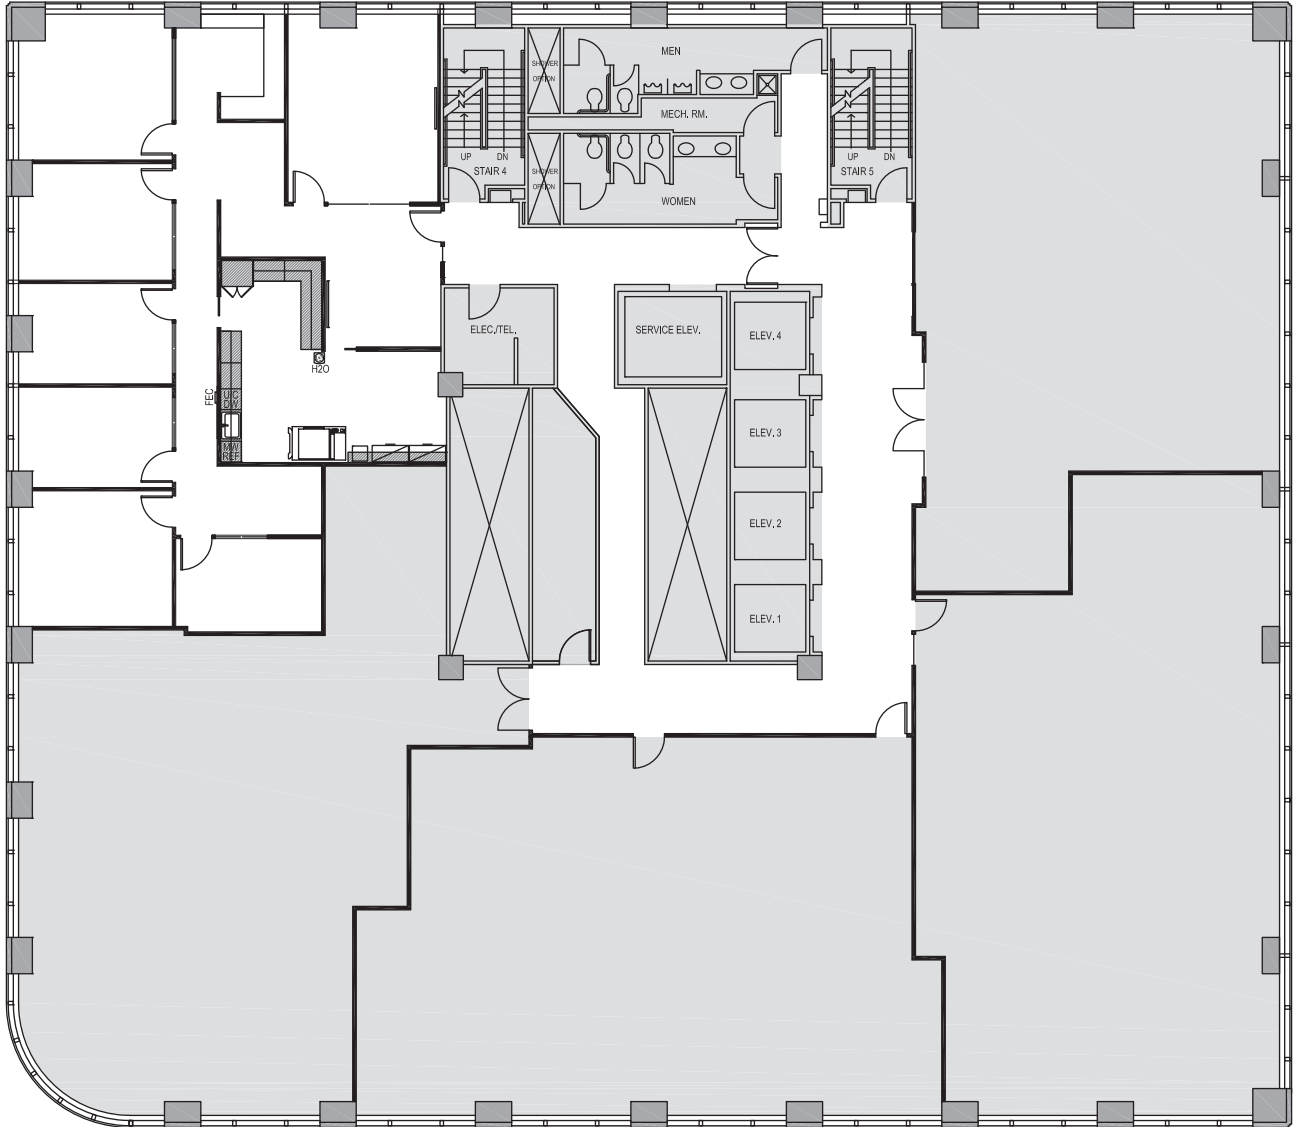

Schedule a Tour
206-467-7600

MARTIN SELIG
REAL ESTATE

FOR LEASE

1000 SECOND AVENUE

1000 Second Avenue
Seattle, WA 98104

17th FLOOR

Rentable square feet: 2,898

Available ☐ Leased ☒