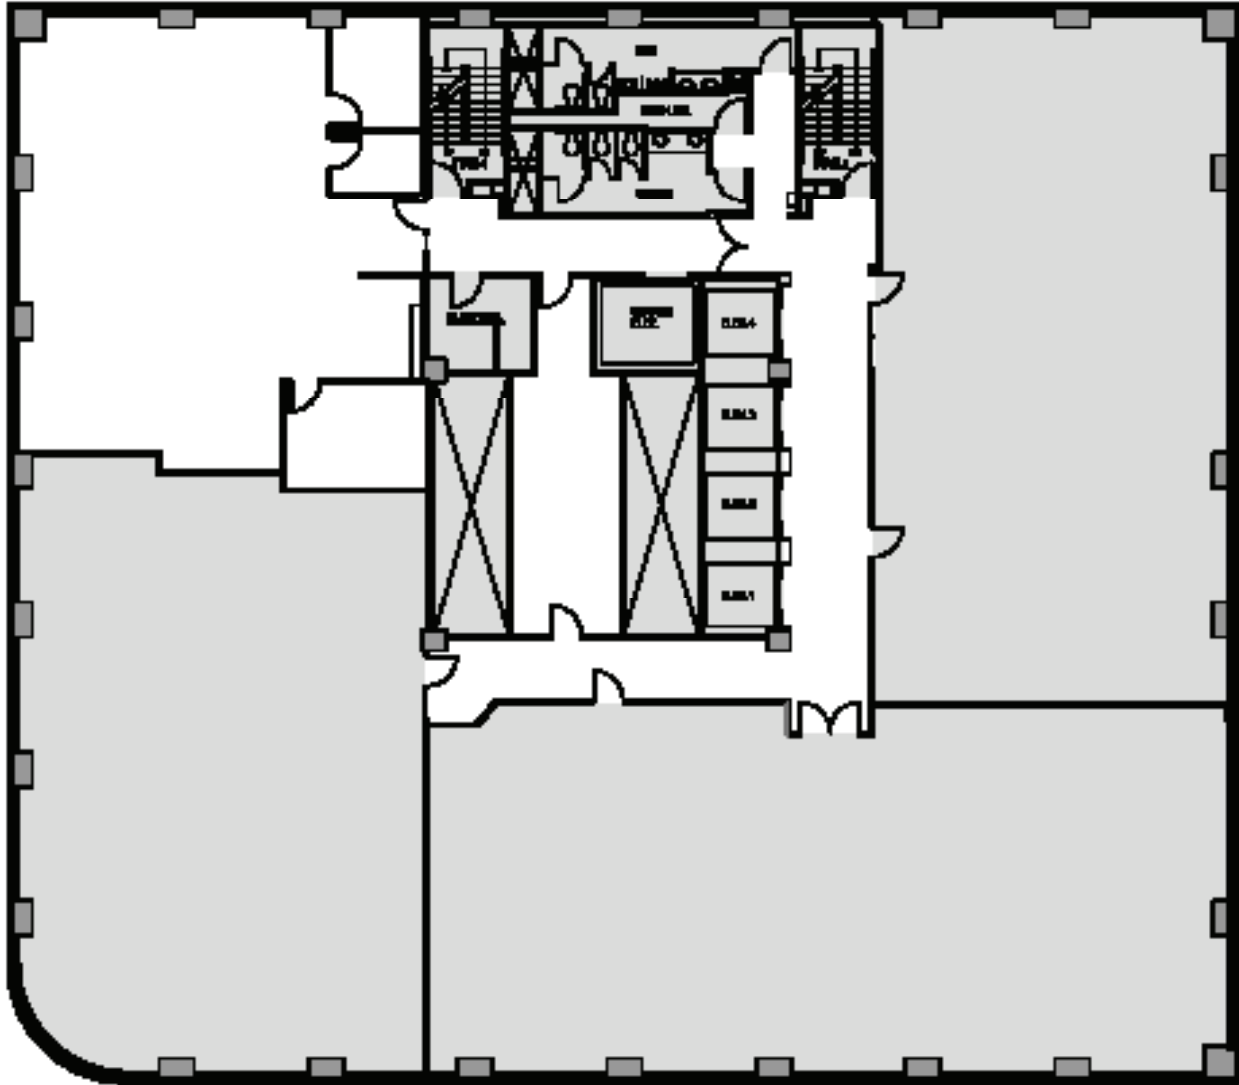

Schedule a Tour
206-467-7600

MARTIN SELIG
REAL ESTATE

FOR LEASE

1000 SECOND AVENUE

1000 Second Avenue
Seattle, WA 98104

14th FLOOR

Rentable square feet: 2,333

Available ☐ Leased ☒

<N