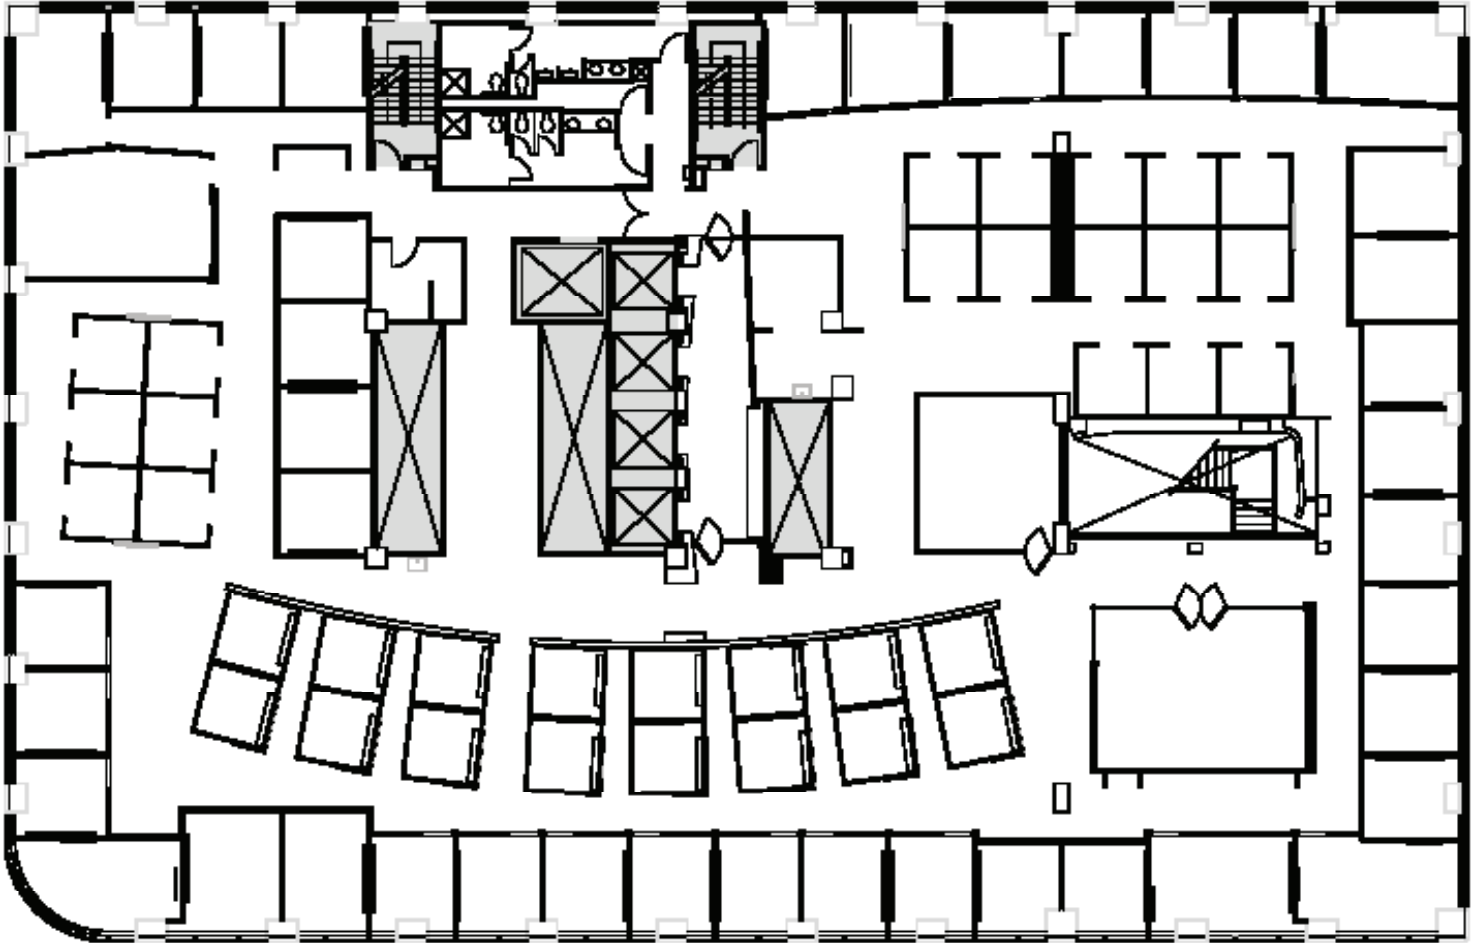

MARTIN SELIG
REAL ESTATE

FOR LEASE

1000 SECOND AVENUE

1000 Second Avenue
Seattle, WA 98104

9th FLOOR

Rentable square feet: 17,879

Available Leased

<N