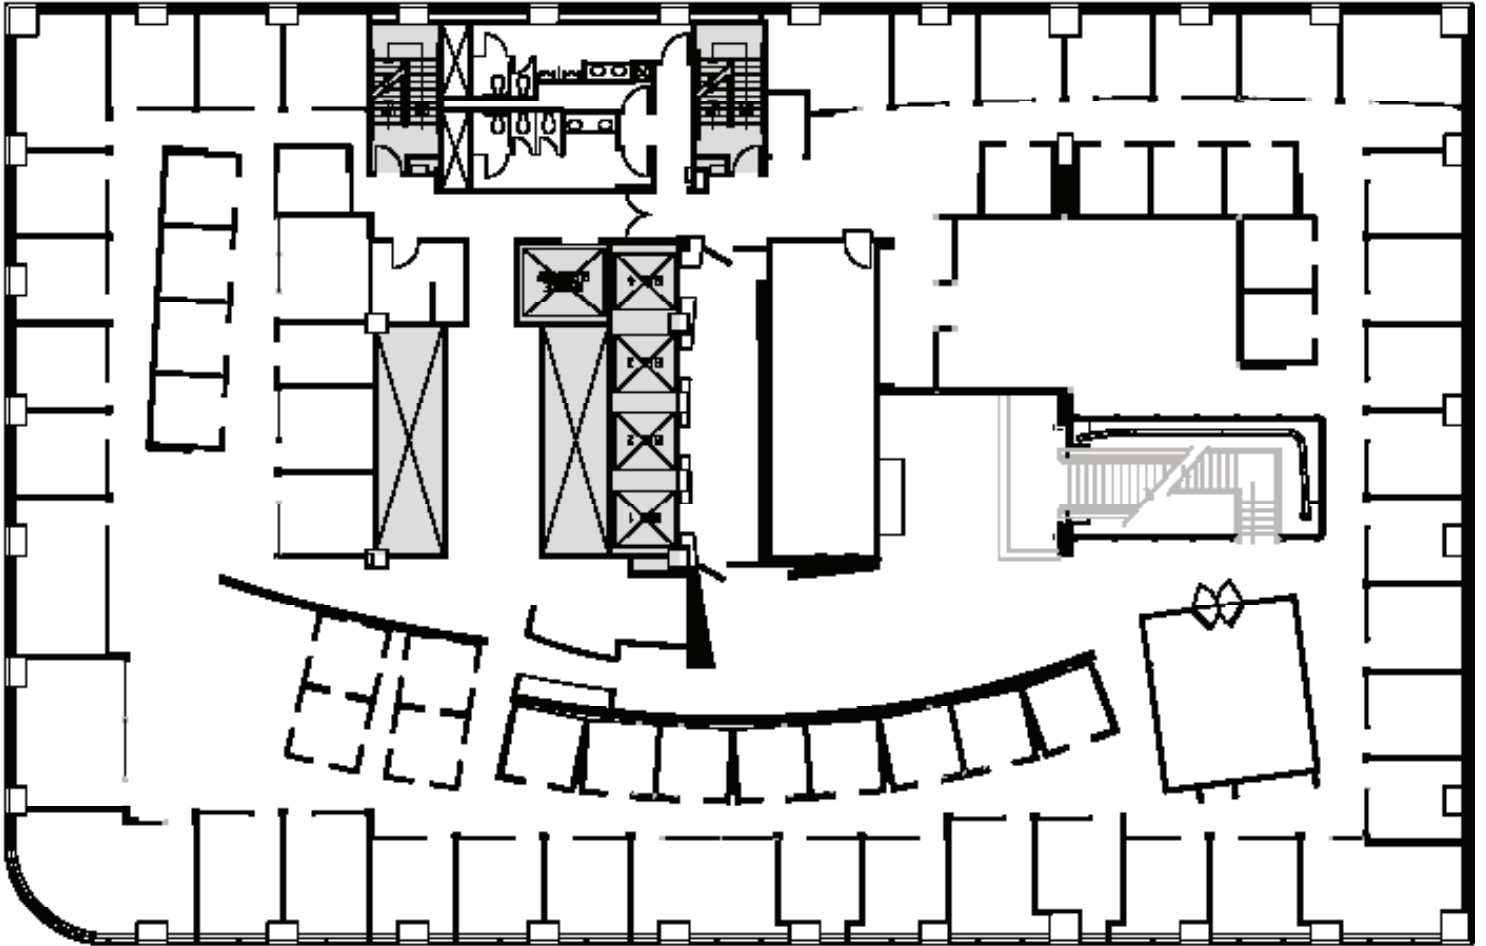

Schedule a Tour
206-467-7600

MARTIN SELIG
REAL ESTATE

FOR LEASE

1000 SECOND AVENUE

1000 Second Avenue
Seattle, WA 98104

10th FLOOR

Rentable square feet: 17,518

Available Leased