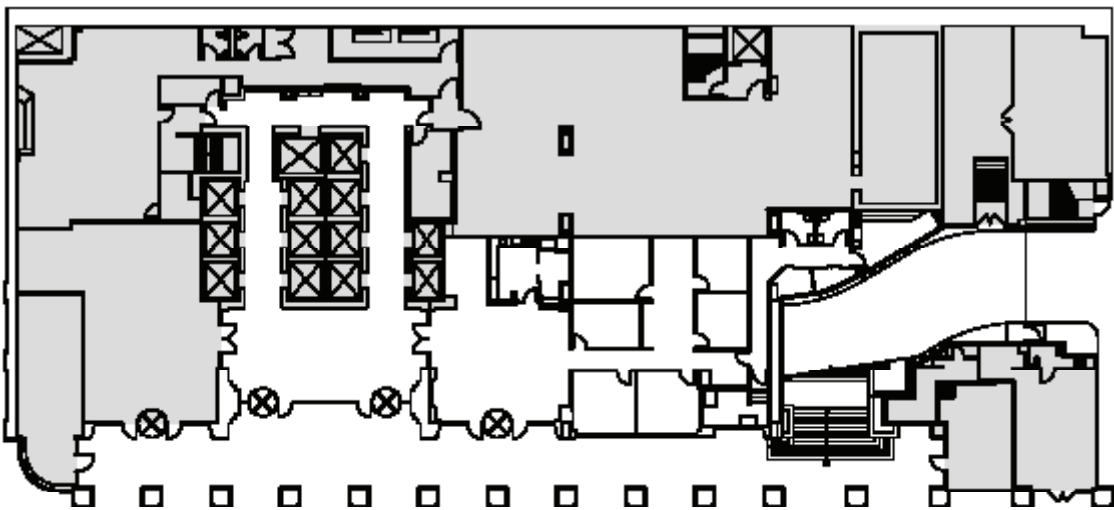

Schedule a Tour
206-467-7600

MARTIN SELIG
REAL ESTATE

FOR LEASE

1000 SECOND AVENUE

1000 Second Avenue
Seattle, WA 98104

1ST FLOOR

Rentable square feet: 3,794

Available ☐ Leased ☒

< N