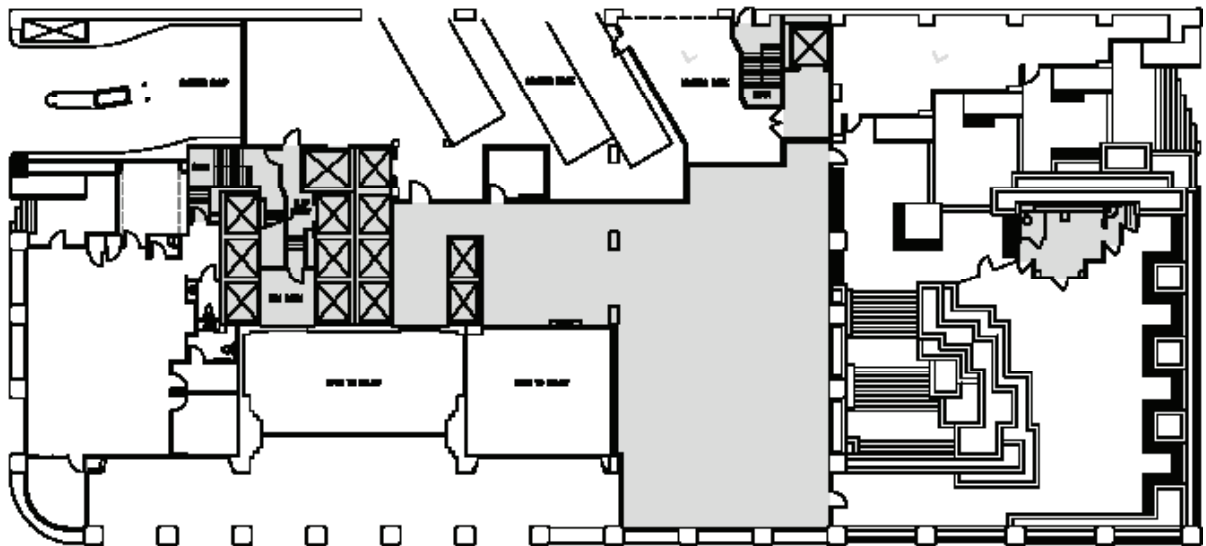

1000 Second Avenue
Seattle, WA 98104

1ST FLOOR

Rentable square feet: 638

Available Leased

< N

Schedule a Tour
206-467-7600

MARTIN SELIG
REAL ESTATE

FOR LEASE

1000 SECOND AVENUE

1000 Second Avenue
Seattle, WA 98104

2ND FLOOR

Rentable square feet: 2,711

Available Leased

< N

CALL US TO SCHEDULE A TOUR | 206-467-7600 | martinselig.com

Schedule a Tour
206-467-7600