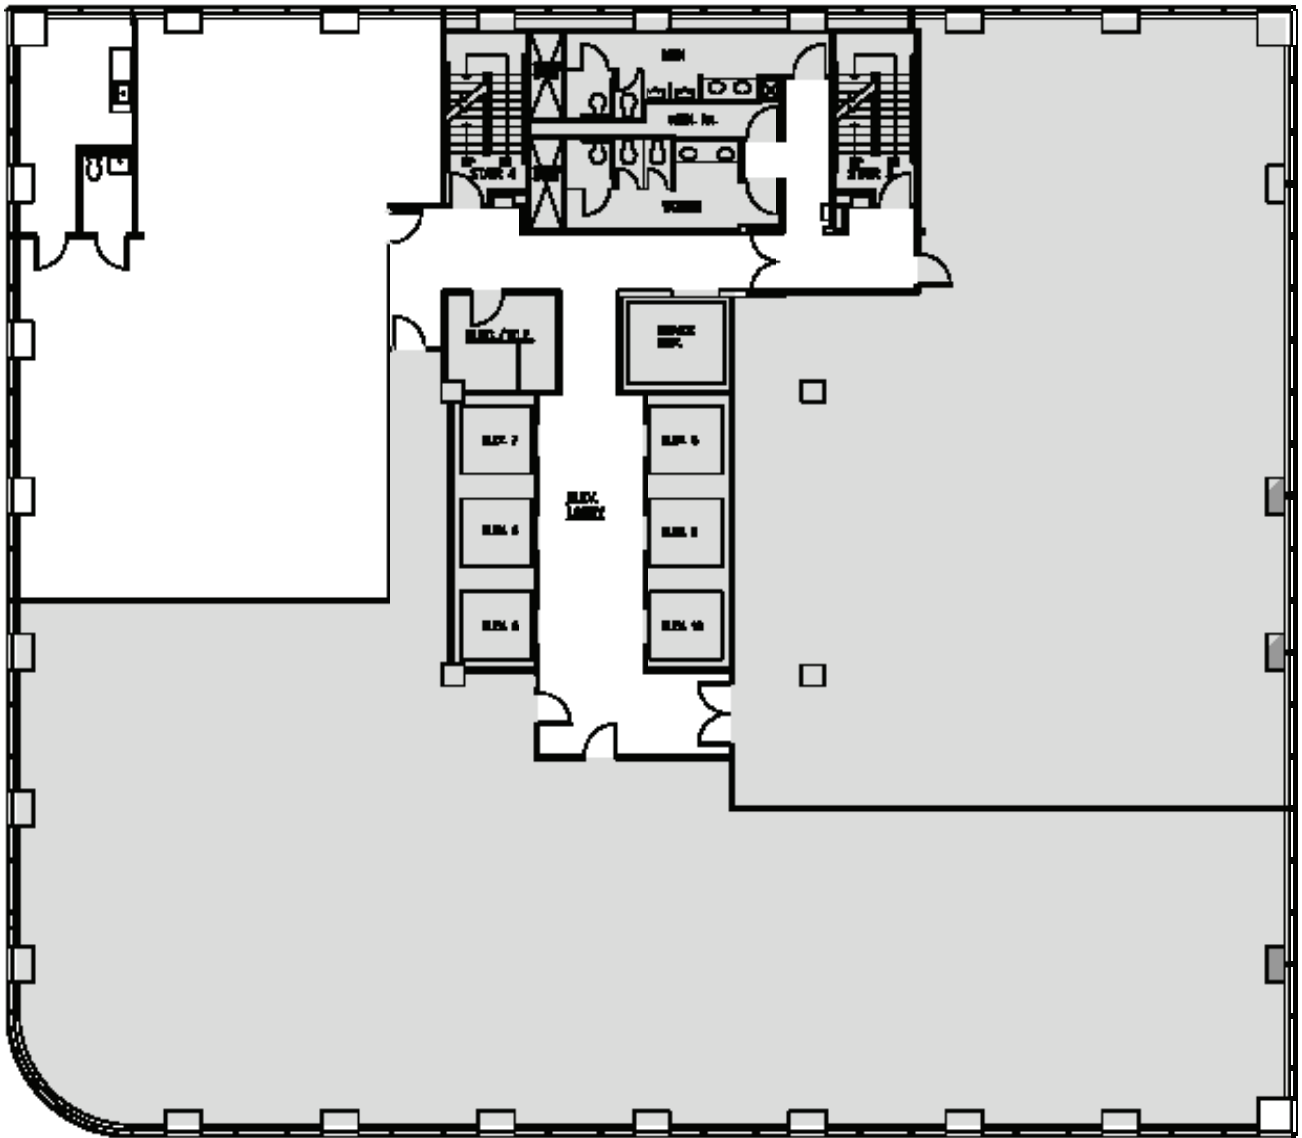

Schedule a Tour
206-467-7600

MARTIN SELIG
REAL ESTATE

FOR LEASE

1000 SECOND AVENUE

1000 Second Avenue
Seattle, WA 98104

25th FLOOR

Rentable square feet: 2,618

Available ☐ Leased ☒

<N