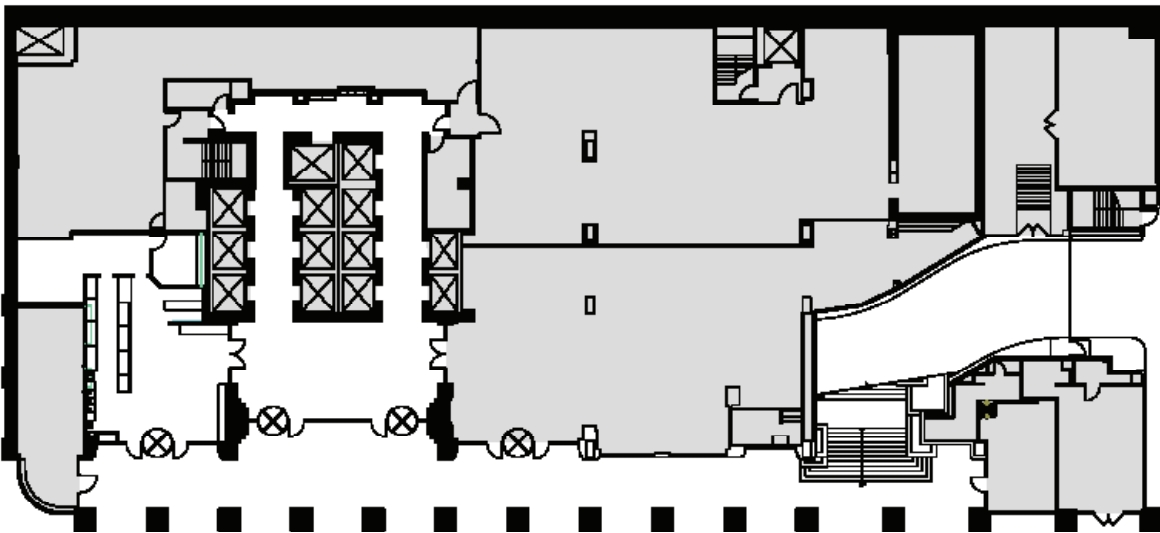

Available Square Footage: 71,577

CALL US TO SCHEDULE A TOUR | 206-467-7600 | martinselig.com

Schedule a Tour
206-467-7600

MARTIN SELIG
REAL ESTATE

FOR LEASE

1000 SECOND AVENUE

1000 Second Avenue
Seattle, WA 98104

1ST FLOOR

Rentable square feet: 1,504

Available Leased

Schedule a Tour
206-467-7600

MARTIN SELIG
REAL ESTATE

FOR LEASE

1000 SECOND AVENUE

1000 Second Avenue
Seattle, WA 98104