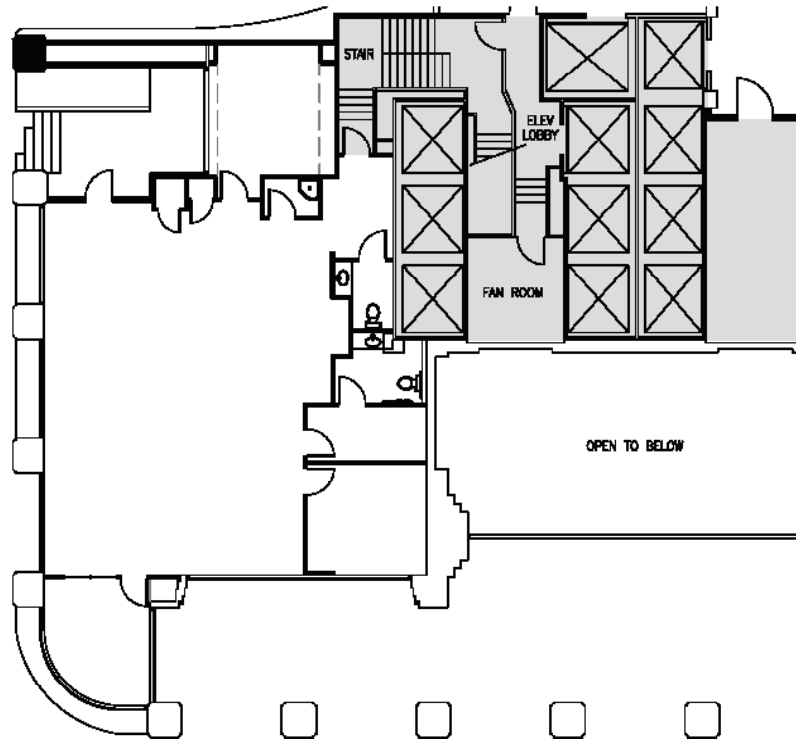

1000 Second Avenue
Seattle, WA 98104

1ST FLOOR

Rentable square feet: 638

Available Leased

< N

Schedule a Tour
206-467-7600

MARTIN SELIG
REAL ESTATE

FOR LEASE

1000 SECOND AVENUE

1000 Second Avenue
Seattle, WA 98104

2ND FLOOR

Rentable square feet: 2,711

Available Leased

< N

CALL US TO SCHEDULE A TOUR | 206-467-7600 | martinselig.com

Schedule a Tour
206-467-7600