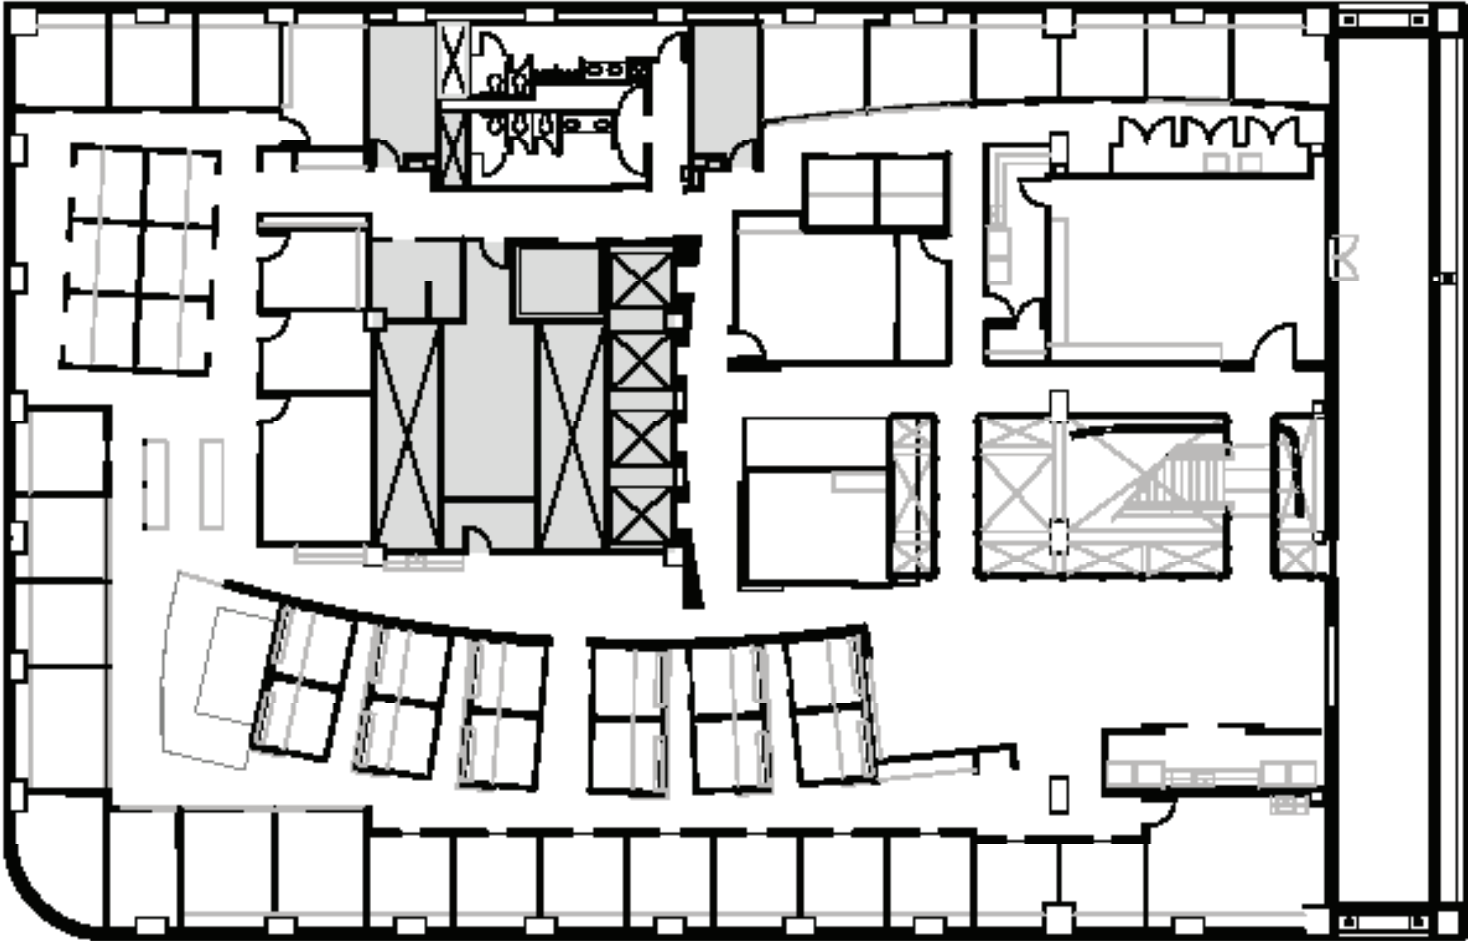

<N

Schedule a Tour
206-467-7600

MARTIN SELIG
REAL ESTATE

FOR LEASE

1000 SECOND AVENUE

1000 Second Avenue
Seattle, WA 98104

11th FLOOR

Rentable square feet: 16,275

Terrace square feet: 1,187

Available Leased

< N

Schedule a Tour
206-467-7600

MARTIN SELIG
REAL ESTATE

FOR LEASE

1000 SECOND AVENUE

1000 Second Avenue
Seattle, WA 98104