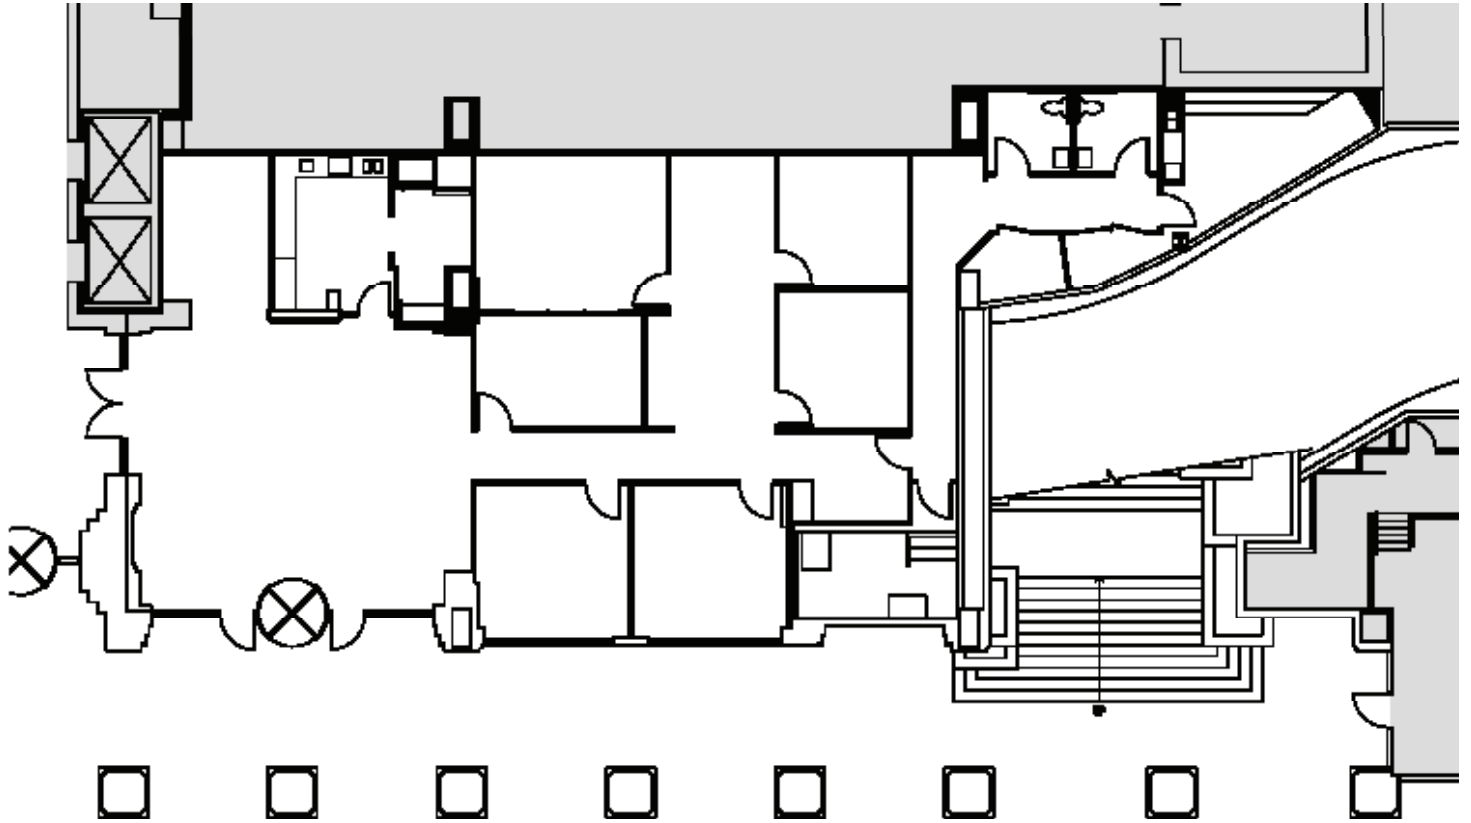

Schedule a Tour
206-467-7600

MARTIN SELIG
REAL ESTATE

FOR LEASE

1000 SECOND AVENUE

1000 Second Avenue
Seattle, WA 98104

1ST FLOOR

Rentable square feet: 3,794

Available ☐ Leased ☒

< N