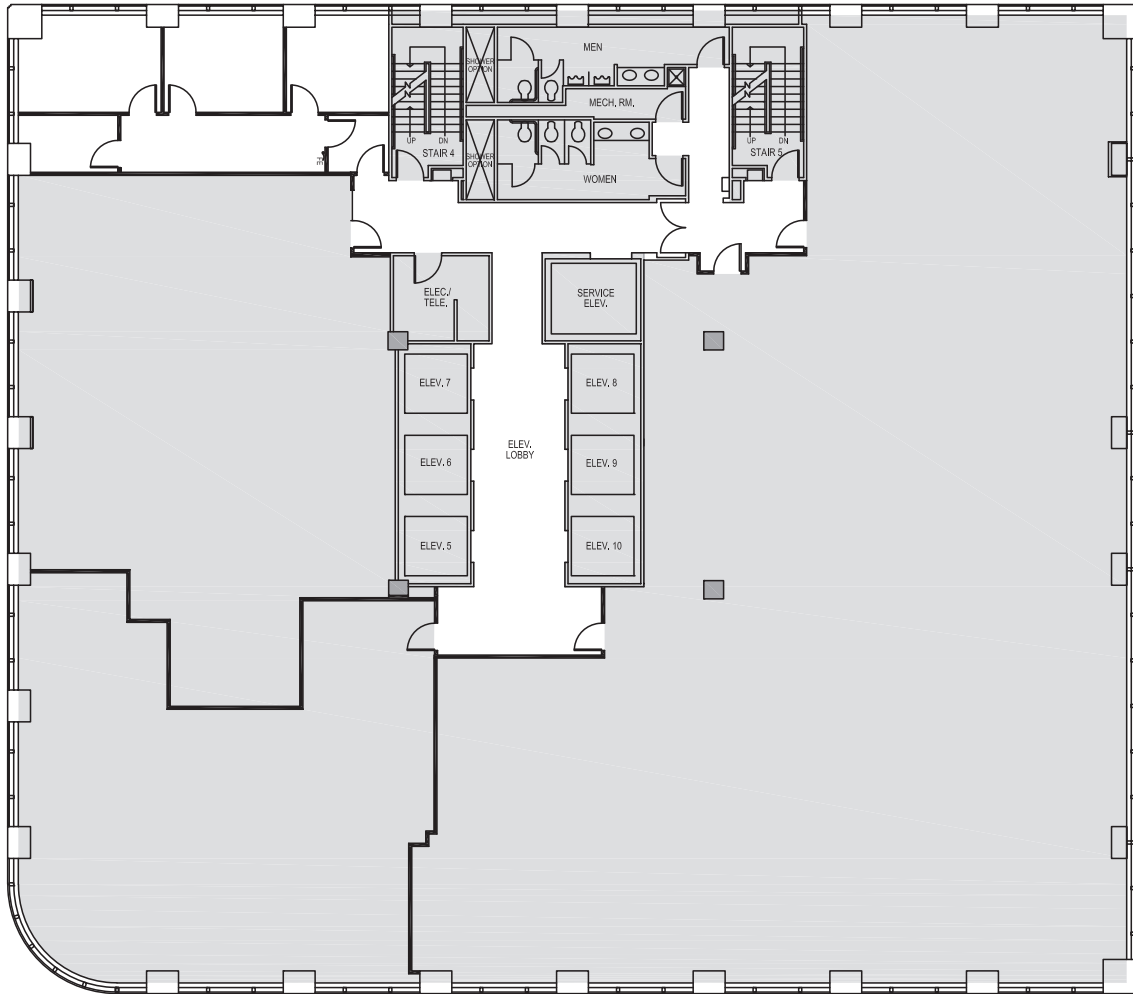

FOR LEASE

1000 SECOND AVENUE

1000 Second Avenue
Seattle, WA 98104

24th FLOOR

Rentable square feet: 927

Available Leased

Schedule a Tour
206-467-7600

MARTIN SELIG
REAL ESTATE

FOR LEASE

1000 SECOND AVENUE

1000 Second Avenue
Seattle, WA 98104

25th FLOOR

Rentable square feet: 8,683

Available Leased