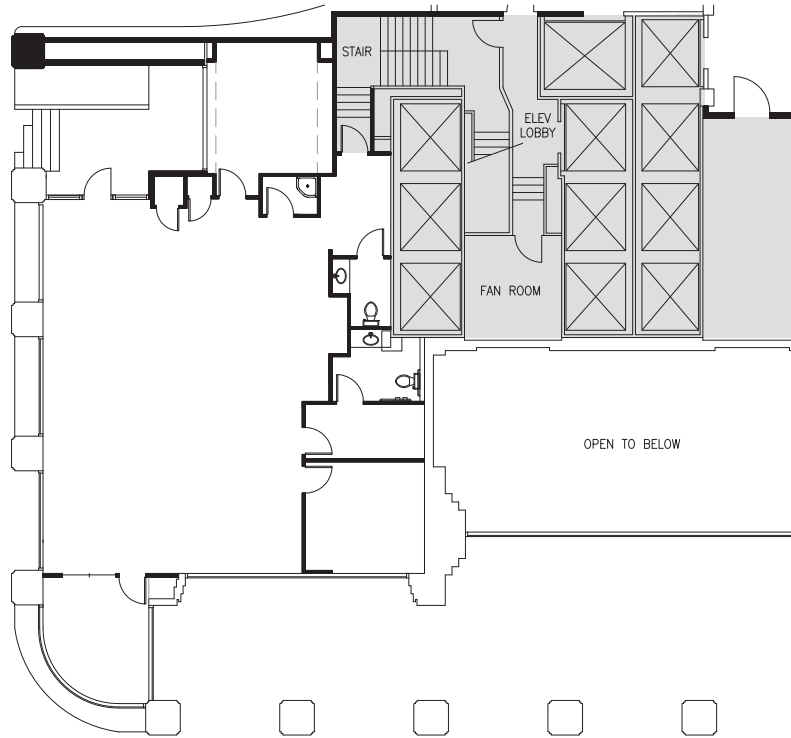

1ST FLOOR

Rentable square feet: 1,505

Available Leased

Schedule a Tour
206-467-7600

MARTIN SELIG
REAL ESTATE

FOR LEASE

1000 SECOND AVENUE

1000 Second Avenue
Seattle, WA 98104

1ST FLOOR

Rentable square feet: 639

Available Leased

Schedule a Tour
206-467-7600

MARTIN SELIG
REAL ESTATE

FOR LEASE

1000 SECOND AVENUE

1000 Second Avenue
Seattle, WA 98104

2ND FLOOR

Rentable square feet: 2,712

Available Leased

CALL US TO SCHEDULE A TOUR | 206-467-7600 | martinselig.com

Schedule a Tour
206-467-7600

MARTIN SELIG
REAL ESTATE

FOR LEASE

1000 SECOND AVENUE

1000 Second Avenue
Seattle, WA 98104

9th FLOOR

Rentable square feet: 17,891

Available Leased

< N

Schedule a Tour
206-467-7600

MARTIN SELIG
REAL ESTATE

FOR LEASE