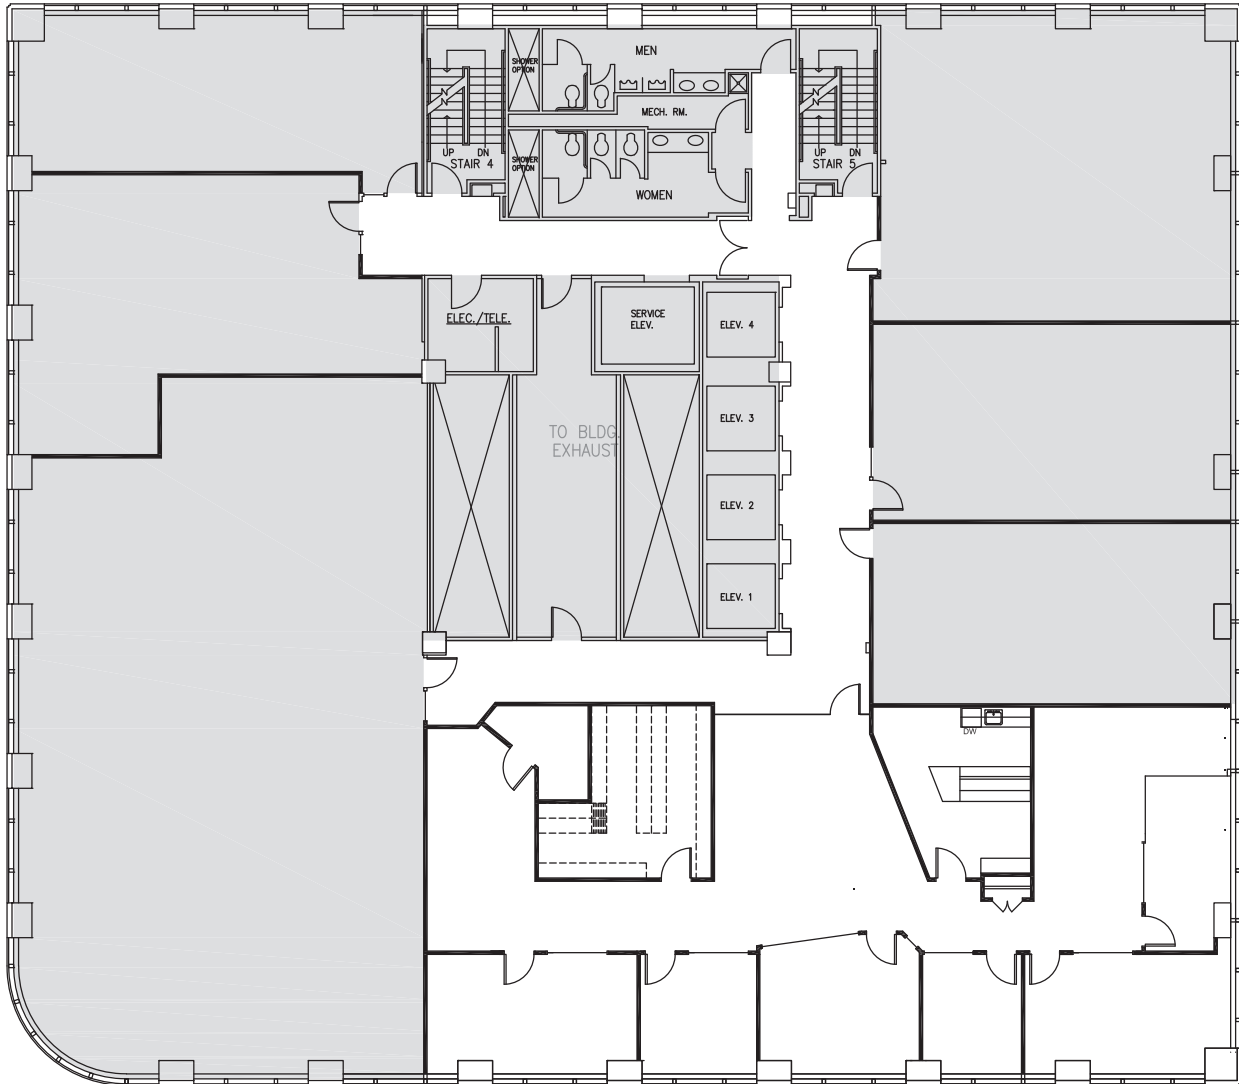

FOR LEASE

1000 SECOND AVENUE

1000 Second Avenue
Seattle, WA 98104

14th FLOOR

Rentable square feet: 3,708

Available Leased

Schedule a Tour
206-467-7600

MARTIN SELIG
REAL ESTATE