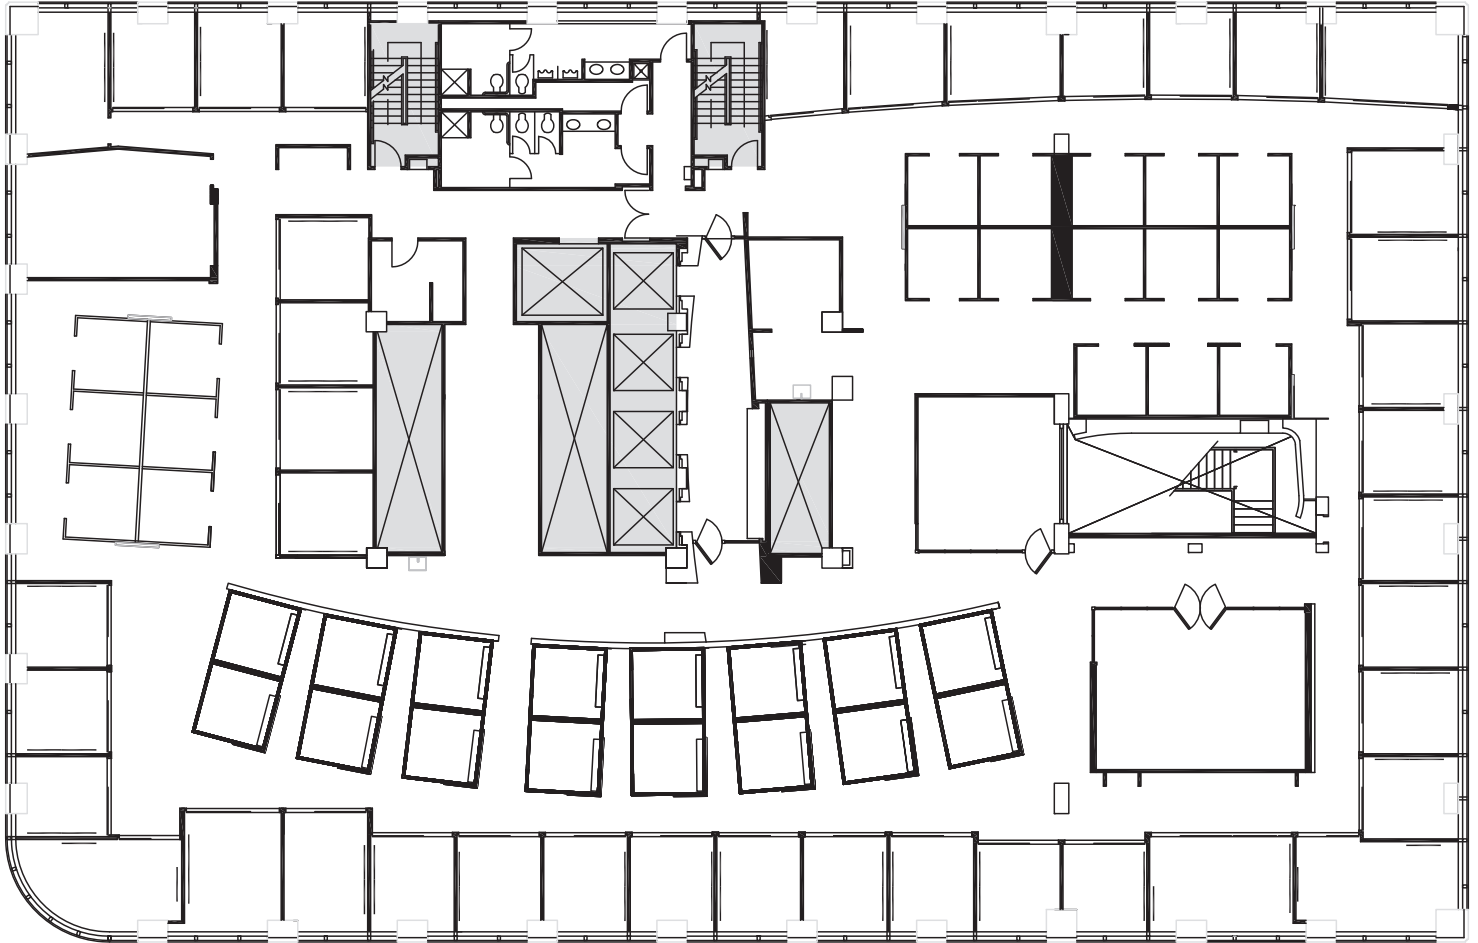

2ND FLOOR

Rentable square feet: 2,712

Available Leased

CALL US TO SCHEDULE A TOUR | 206-467-7600 | martinselig.com

Schedule a Tour
206-467-7600

MARTIN SELIG
REAL ESTATE

FOR LEASE

1000 SECOND AVENUE

1000 Second Avenue
Seattle, WA 98104

9th FLOOR

Rentable square feet: 17,891

Available Leased

< N

Schedule a Tour
206-467-7600

MARTIN SELIG
REAL ESTATE

FOR LEASE