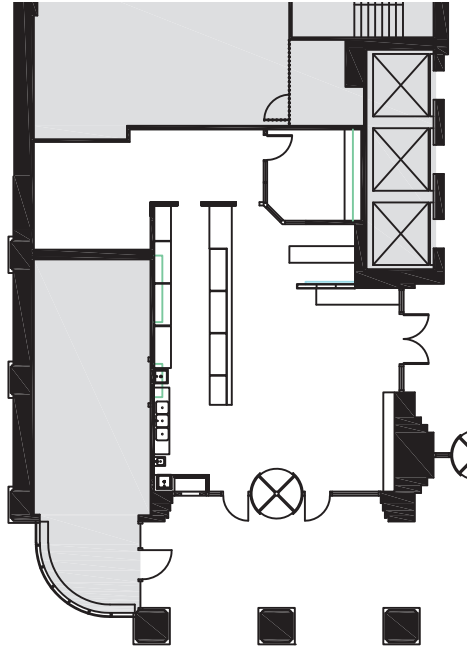

Available Square Footage: 73,971

CALL US TO SCHEDULE A TOUR | 206-467-7600 | martinselig.com

Schedule a Tour
206-467-7600

MARTIN SELIG
REAL ESTATE

FOR LEASE

1000 SECOND AVENUE

1000 Second Avenue
Seattle, WA 98104

1ST FLOOR

Rentable square feet: 1,505

Available Leased

Schedule a Tour
206-467-7600

MARTIN SELIG
REAL ESTATE

FOR LEASE

1000 SECOND AVENUE

1000 Second Avenue
Seattle, WA 98104

1ST FLOOR

Rentable square feet: 639

Available Leased

Schedule a Tour
206-467-7600

MARTIN SELIG
REAL ESTATE

FOR LEASE

1000 SECOND AVENUE

1000 Second Avenue
Seattle, WA 98104

2ND FLOOR

Rentable square feet: 2,712

Available Leased

CALL US TO SCHEDULE A TOUR | 206-467-7600 | martinselig.com

Schedule a Tour
206-467-7600

MARTIN SELIG
REAL ESTATE

FOR LEASE

1000 SECOND AVENUE