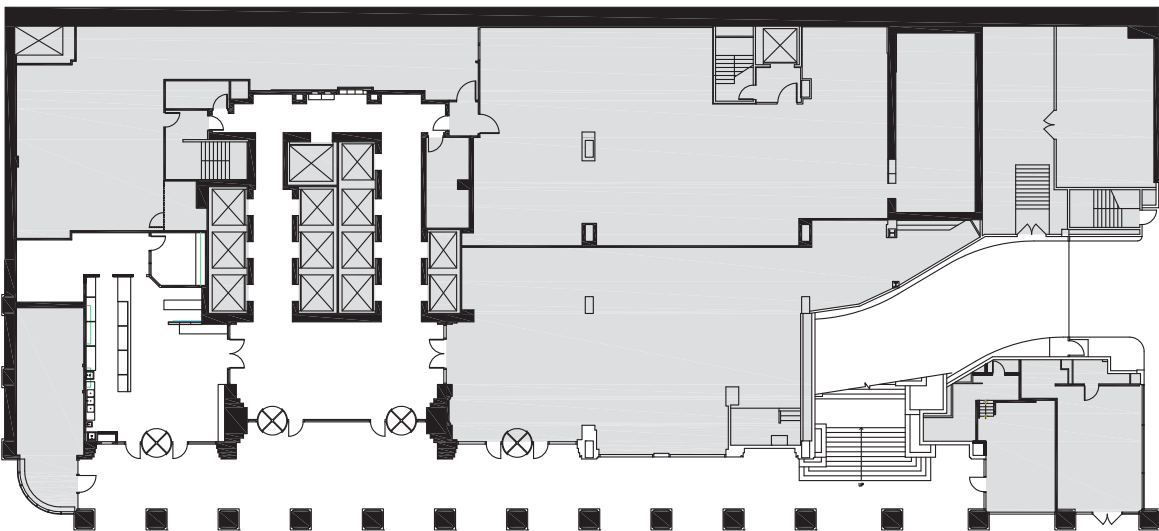

Available Square Footage: 73,971

CALL US TO SCHEDULE A TOUR | 206-467-7600 | martinselig.com

Schedule a Tour
206-467-7600

MARTIN SELIG
REAL ESTATE

FOR LEASE

1000 SECOND AVENUE

1000 Second Avenue
Seattle, WA 98104

1ST FLOOR

Rentable square feet: 1,505

Available Leased

Schedule a Tour
206-467-7600

MARTIN SELIG
REAL ESTATE

FOR LEASE

1000 SECOND AVENUE

1000 Second Avenue
Seattle, WA 98104

1ST FLOOR

Rentable square feet: 639

Available Leased

Schedule a Tour
206-467-7600

MARTIN SELIG
REAL ESTATE

FOR LEASE

1000 SECOND AVENUE

1000 Second Avenue
Seattle, WA 98104