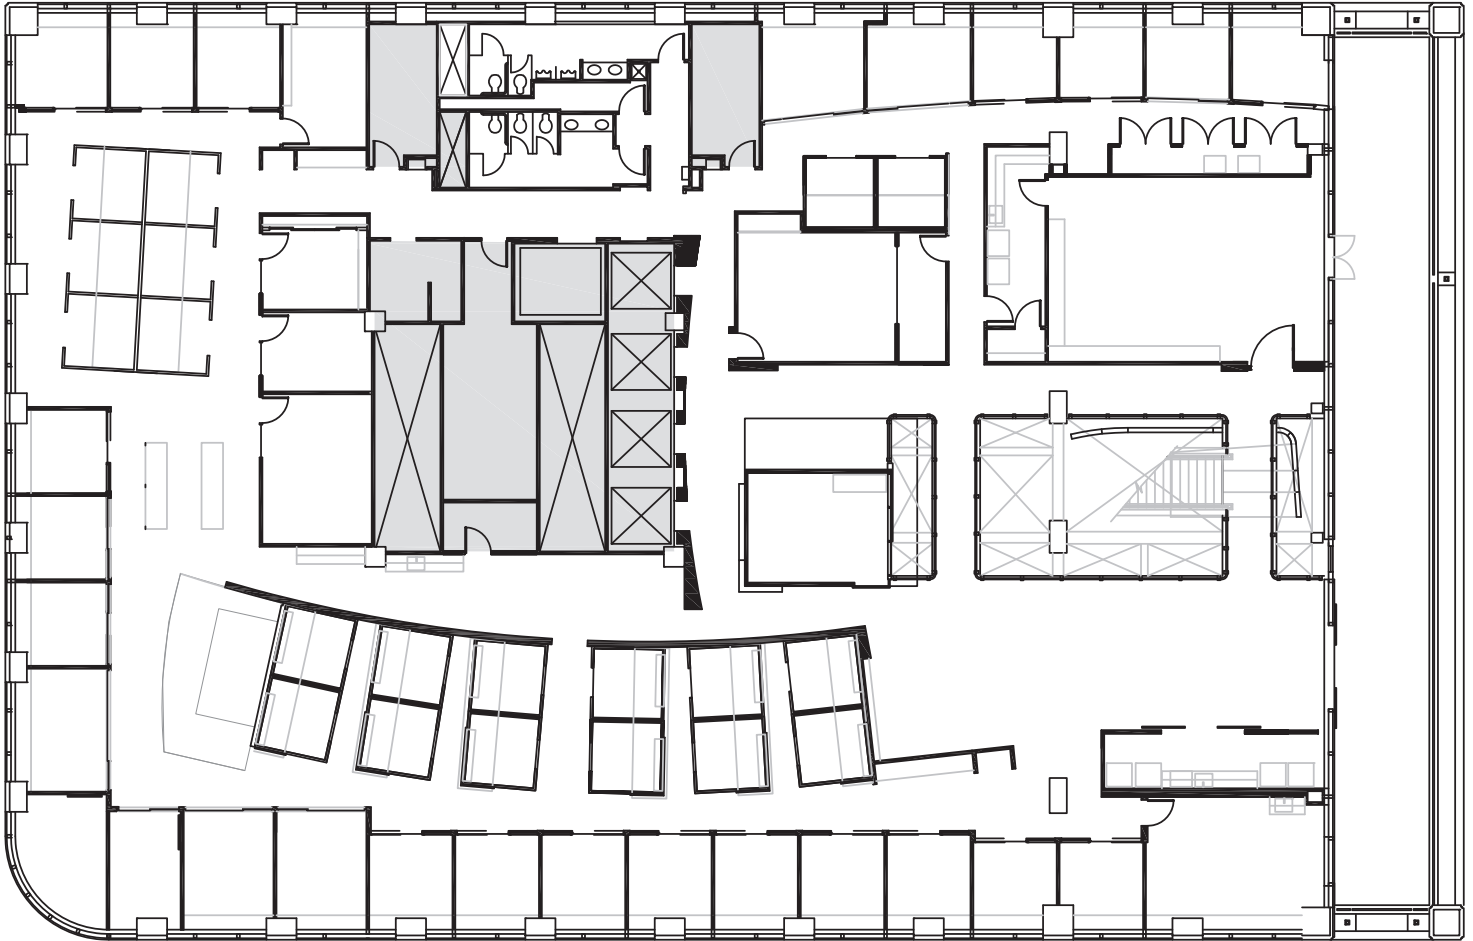

FOR LEASE

1000 SECOND AVENUE

1000 Second Avenue
Seattle, WA 98104

11th FLOOR

Rentable square feet: 17,474

Available Leased

Schedule a Tour
206-467-7600

MARTIN SELIG
REAL ESTATE

FOR LEASE

1000 SECOND AVENUE

1000 Second Avenue
Seattle, WA 98104

14th FLOOR

Rentable square feet: 3,708

Available Leased

Schedule a Tour
206-467-7600

MARTIN SELIG
REAL ESTATE