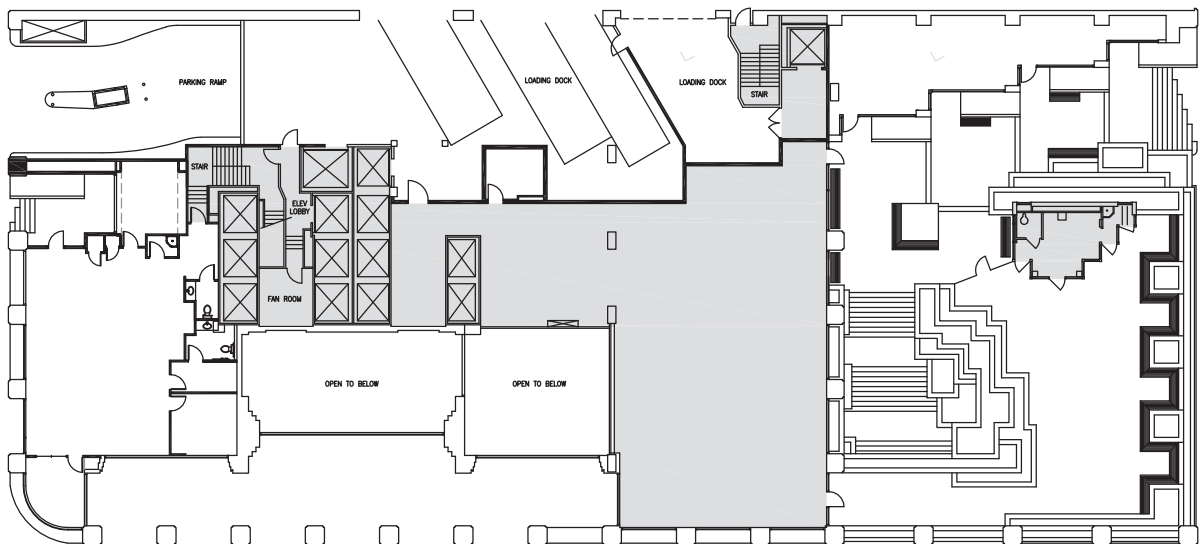

1ST FLOOR

Rentable square feet: 1,505

Available Leased

Schedule a Tour
206-467-7600

MARTIN SELIG
REAL ESTATE

FOR LEASE

1000 SECOND AVENUE

1000 Second Avenue
Seattle, WA 98104

1ST FLOOR

Rentable square feet: 639

Available Leased

Schedule a Tour
206-467-7600

MARTIN SELIG
REAL ESTATE

FOR LEASE

1000 SECOND AVENUE

1000 Second Avenue
Seattle, WA 98104

2ND FLOOR

Rentable square feet: 2,712

Available Leased

CALL US TO SCHEDULE A TOUR | 206-467-7600 | martinselig.com

Schedule a Tour
206-467-7600

MARTIN SELIG
REAL ESTATE

FOR LEASE

1000 SECOND AVENUE

1000 Second Avenue
Seattle, WA 98104

9th FLOOR

Rentable square feet: 17,891

Available Leased

< N

Schedule a Tour
206-467-7600

MARTIN SELIG
REAL ESTATE

FOR LEASE