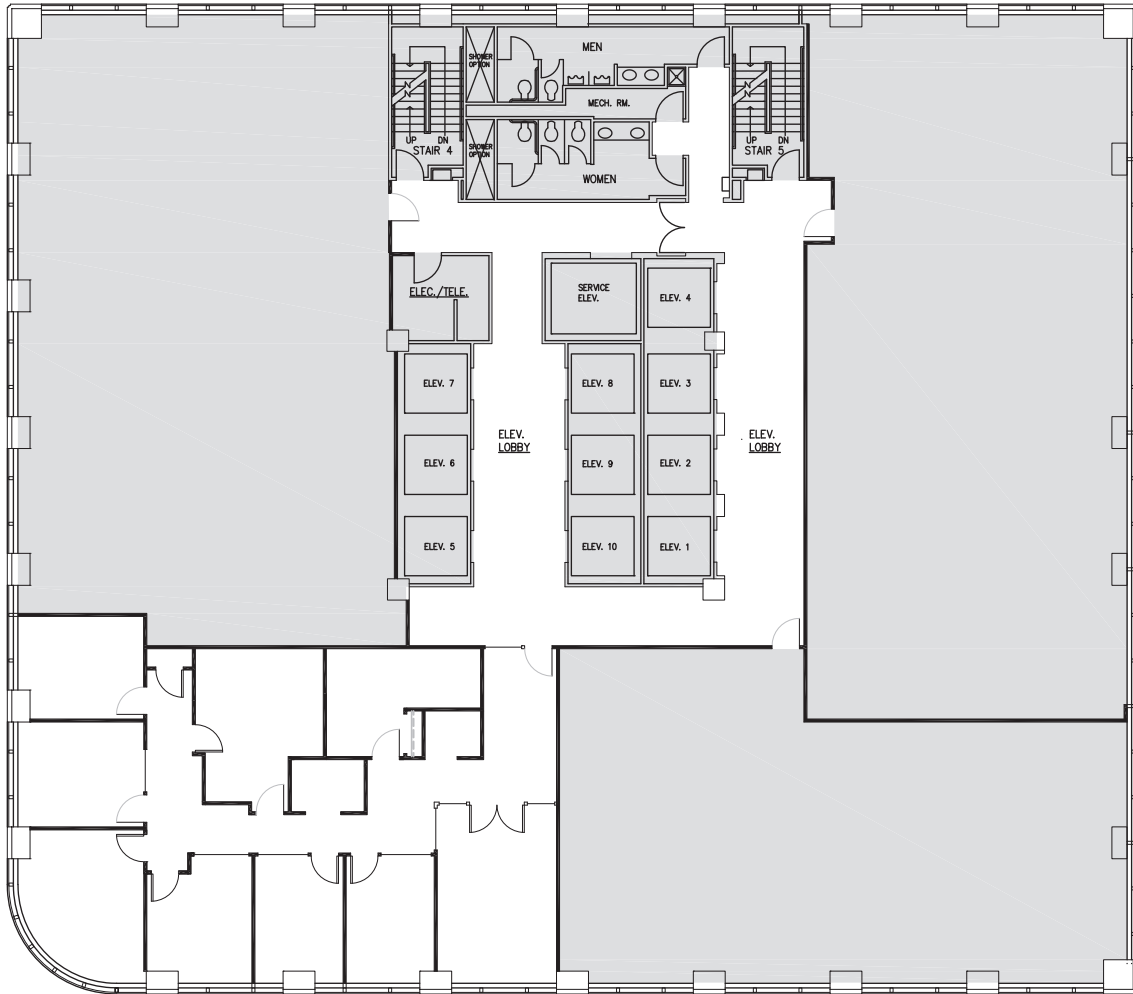

FOR LEASE

1000 SECOND AVENUE

1000 Second Avenue
Seattle, WA 98104

19th FLOOR

Rentable square feet: 2,902

Available Leased

Schedule a Tour
206-467-7600

MARTIN SELIG
REAL ESTATE

FOR LEASE

1000 SECOND AVENUE

1000 Second Avenue
Seattle, WA 98104

24th FLOOR

Rentable square feet: 927

Available Leased

Schedule a Tour
206-467-7600

MARTIN SELIG
REAL ESTATE