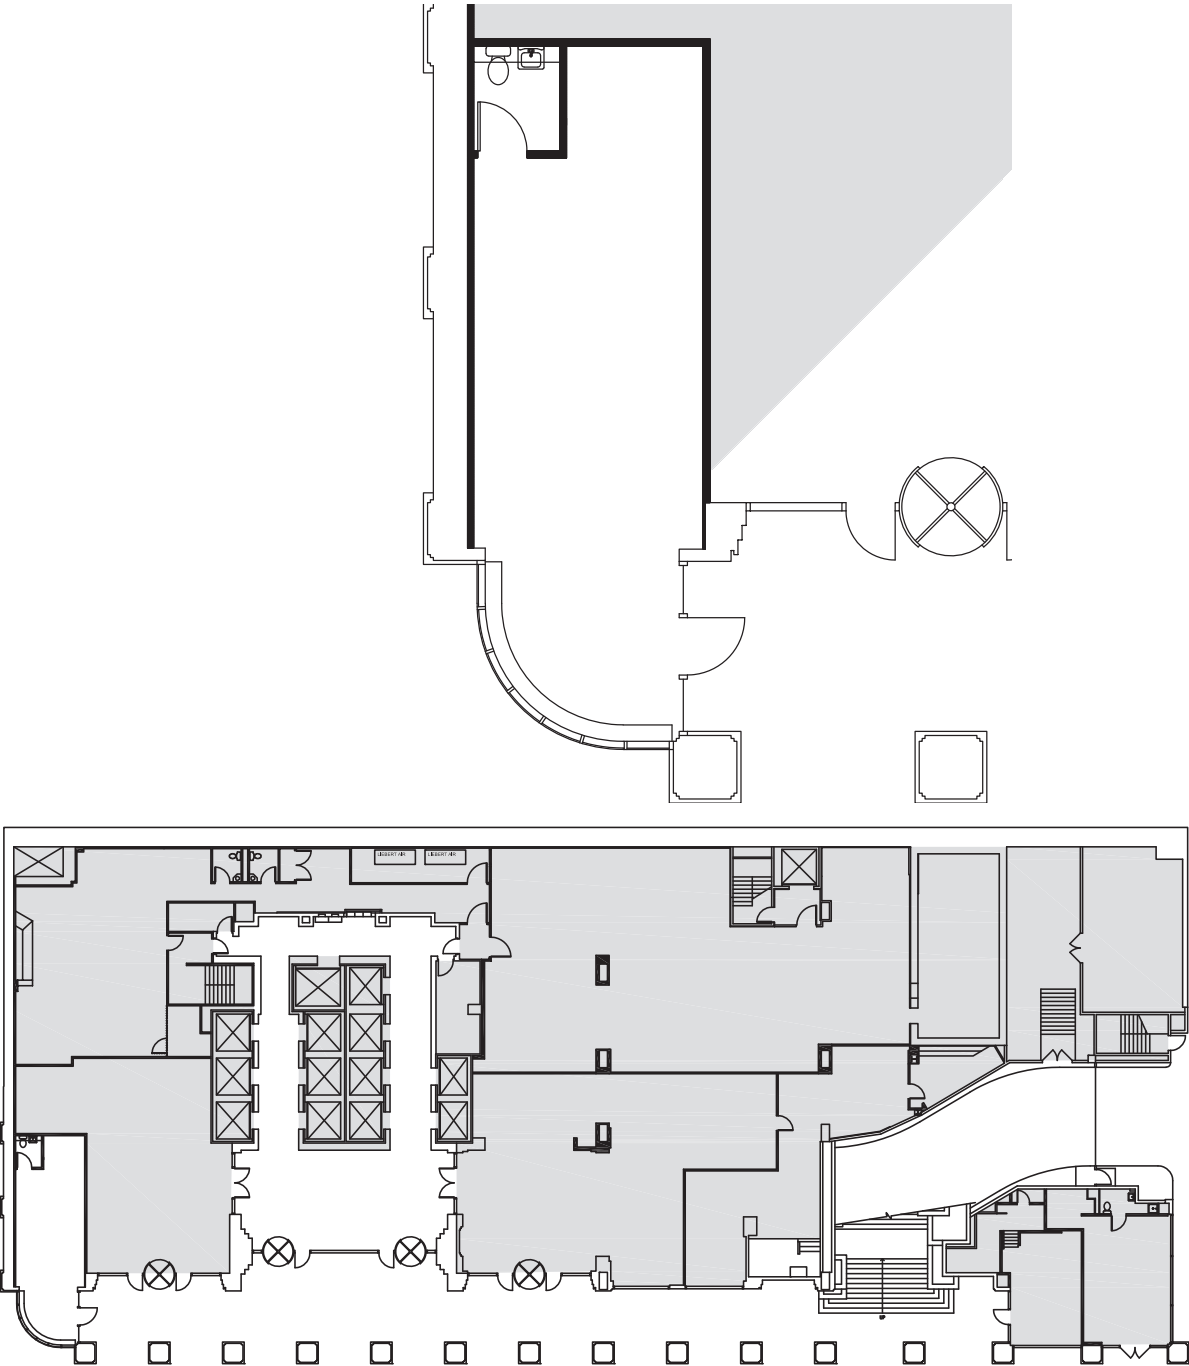

Schedule a Tour
206-467-7600

MARTIN SELIG
REAL ESTATE

FOR LEASE

1000 SECOND AVENUE

1000 Second Avenue
Seattle, WA 98104

1ST FLOOR

Rentable square feet: 639

Available ☐ Leased ☒