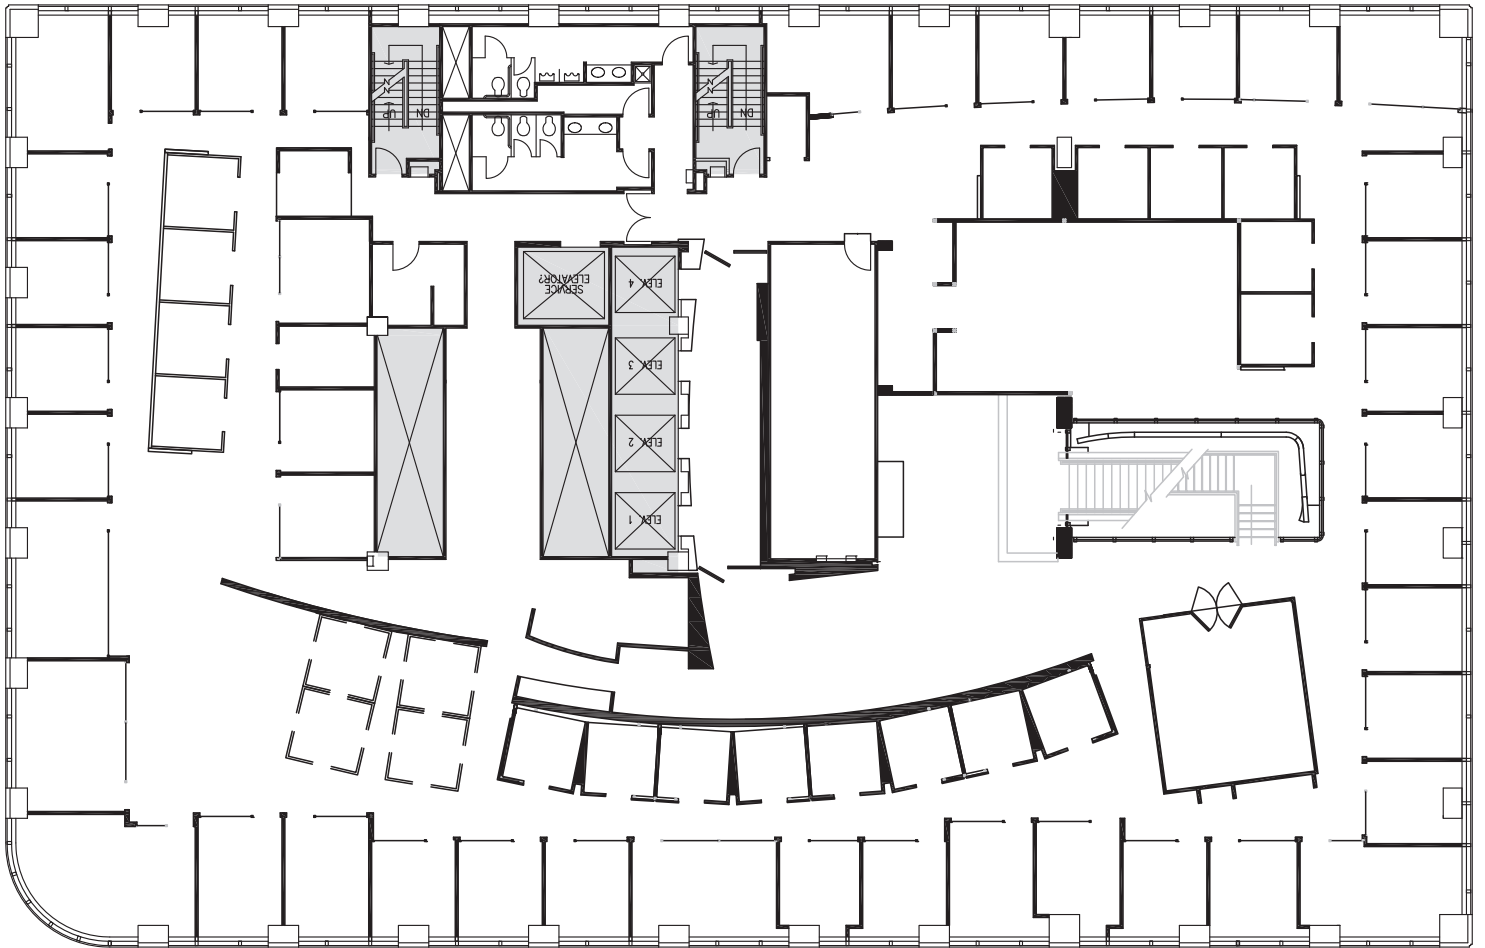

2ND FLOOR

Rentable square feet: 2,712

Available Leased

CALL US TO SCHEDULE A TOUR | 206-467-7600 | martinselig.com

Schedule a Tour
206-467-7600

MARTIN SELIG
REAL ESTATE

FOR LEASE

1000 SECOND AVENUE

1000 Second Avenue
Seattle, WA 98104

9th FLOOR

Rentable square feet: 17,891

Available Leased

< N

Schedule a Tour
206-467-7600

MARTIN SELIG
REAL ESTATE

FOR LEASE

1000 SECOND AVENUE

1000 Second Avenue
Seattle, WA 98104

10th FLOOR

Rentable square feet: 17,530

Available Leased

< N

Schedule a Tour
206-467-7600

MARTIN SELIG
REAL ESTATE