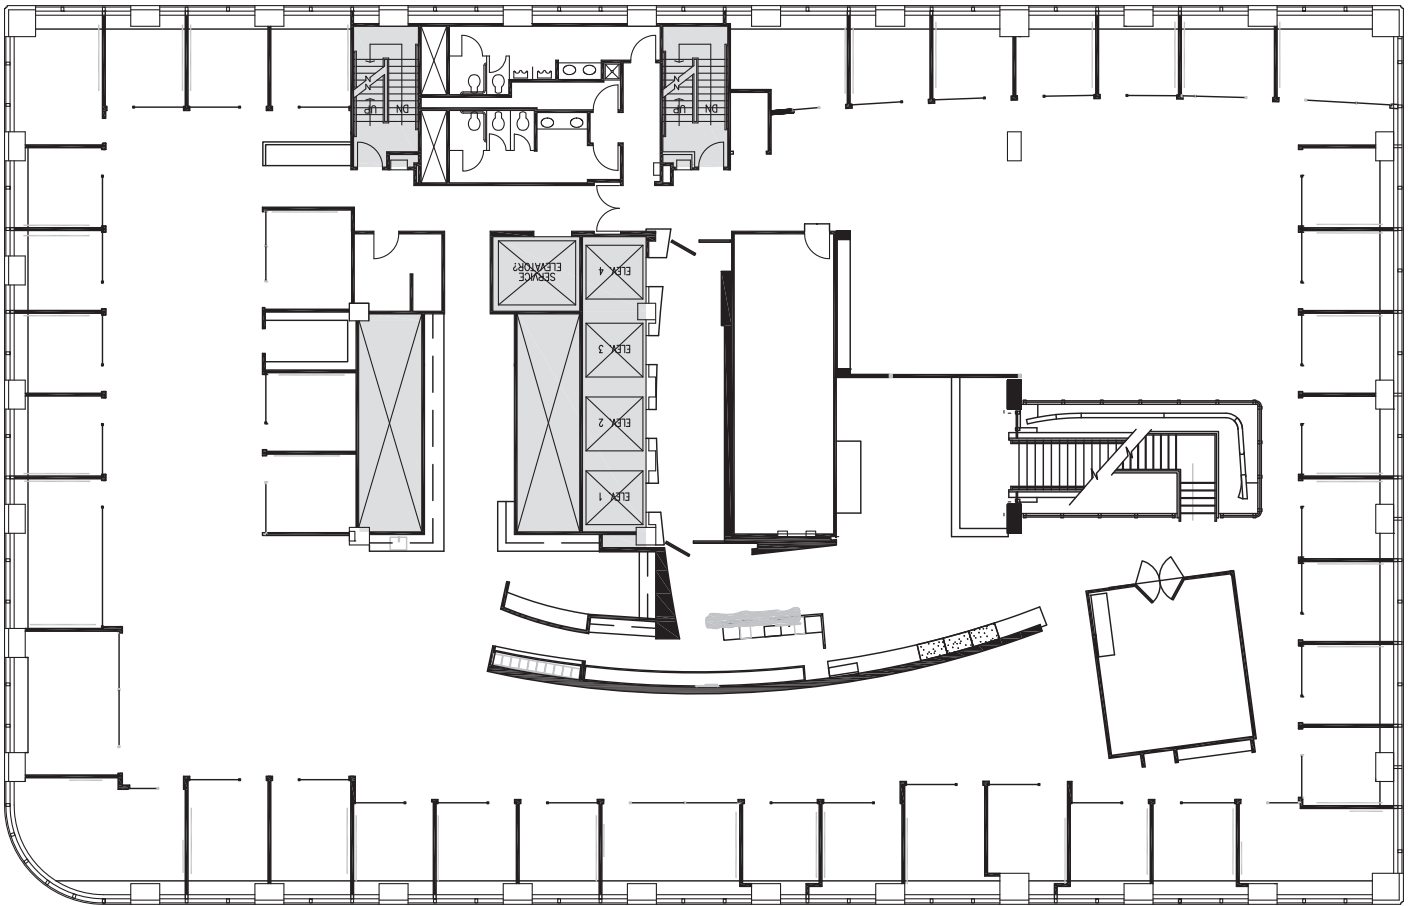

Schedule a Tour
206-467-7600

MARTIN SELIG
REAL ESTATE

FOR LEASE

1000 SECOND AVENUE

1000 Second Avenue
Seattle, WA 98104

10th FLOOR

Rentable square feet: 17,518

Available Leased