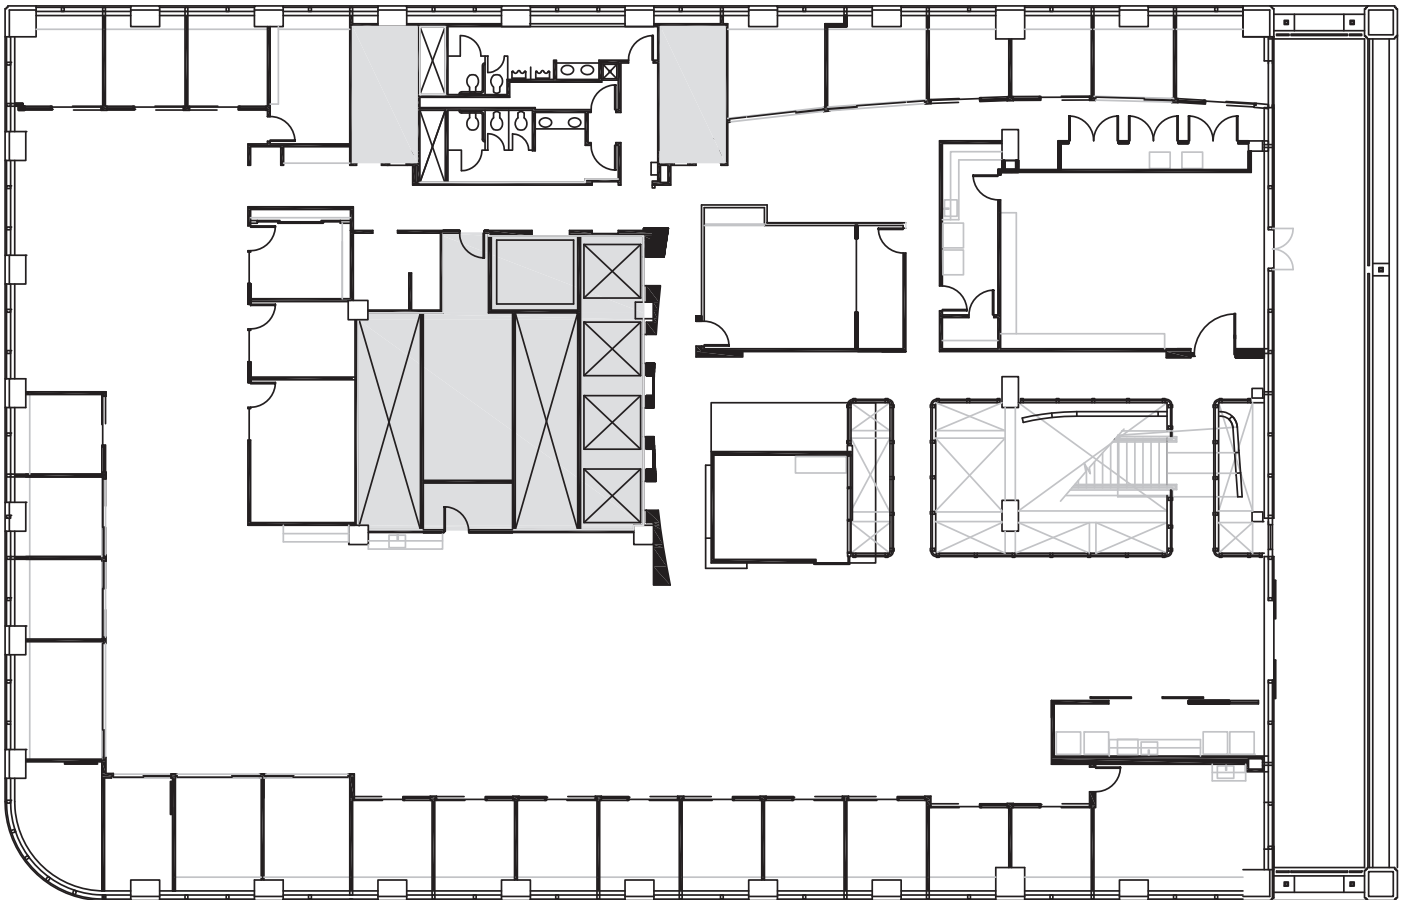

Schedule a Tour
206-467-7600

MARTIN SELIG
REAL ESTATE

FOR LEASE

1000 SECOND AVENUE

1000 Second Avenue
Seattle, WA 98104

11th FLOOR

Rentable square feet: 16,275

Terrace square feet: 1,187

Available ☐ Leased ☒

< N