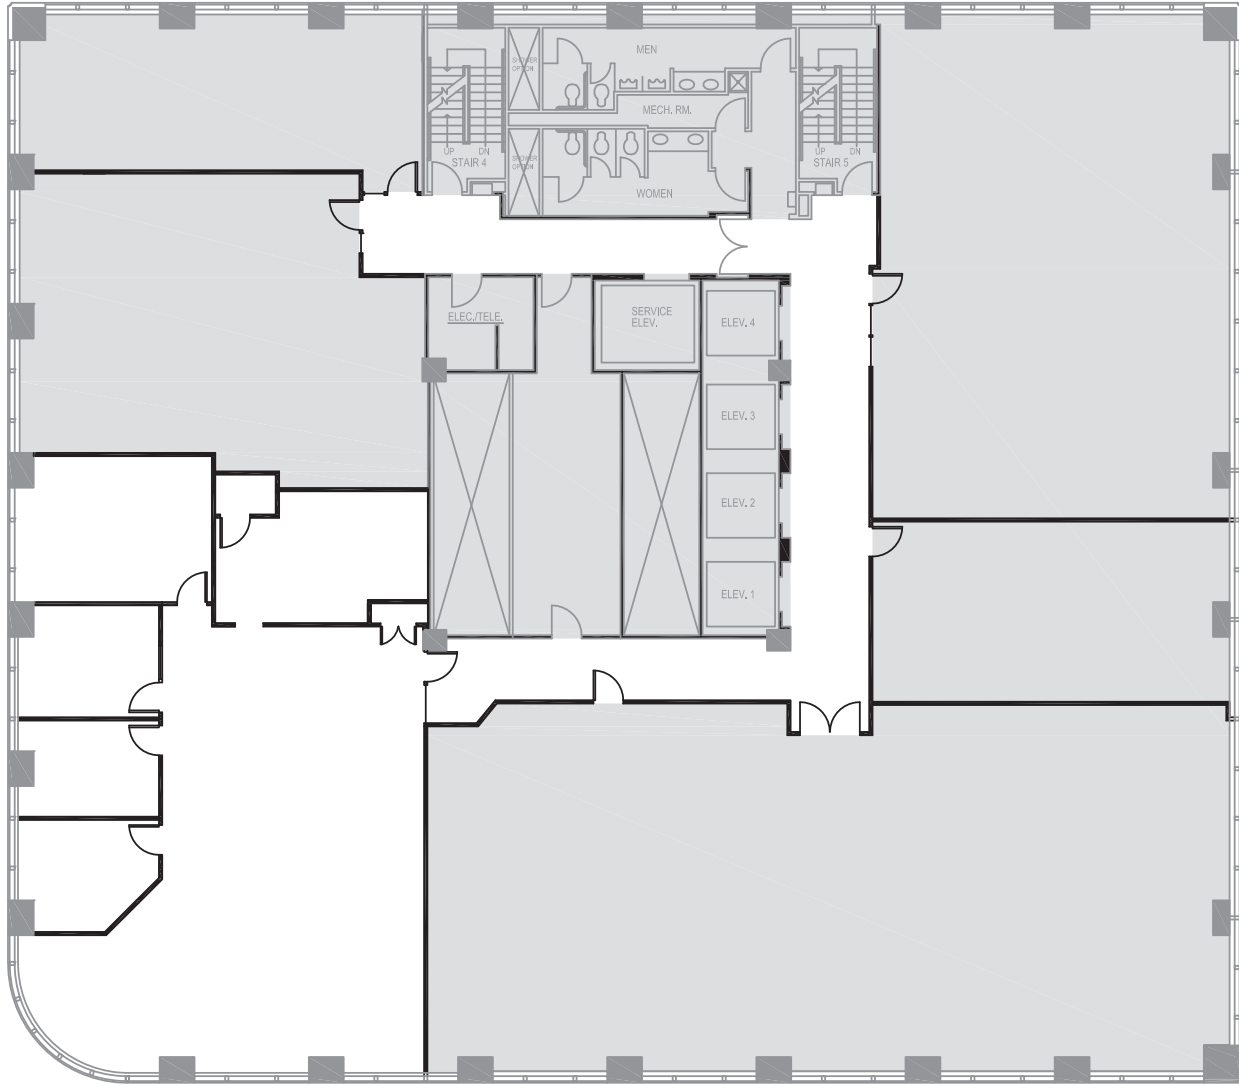

Schedule a Tour
206-467-7600

MARTIN SELIG
REAL ESTATE

FOR LEASE

1000 SECOND AVENUE

1000 Second Avenue
Seattle, WA 98104

14th FLOOR

Rentable square feet: 3,236

Available Leased