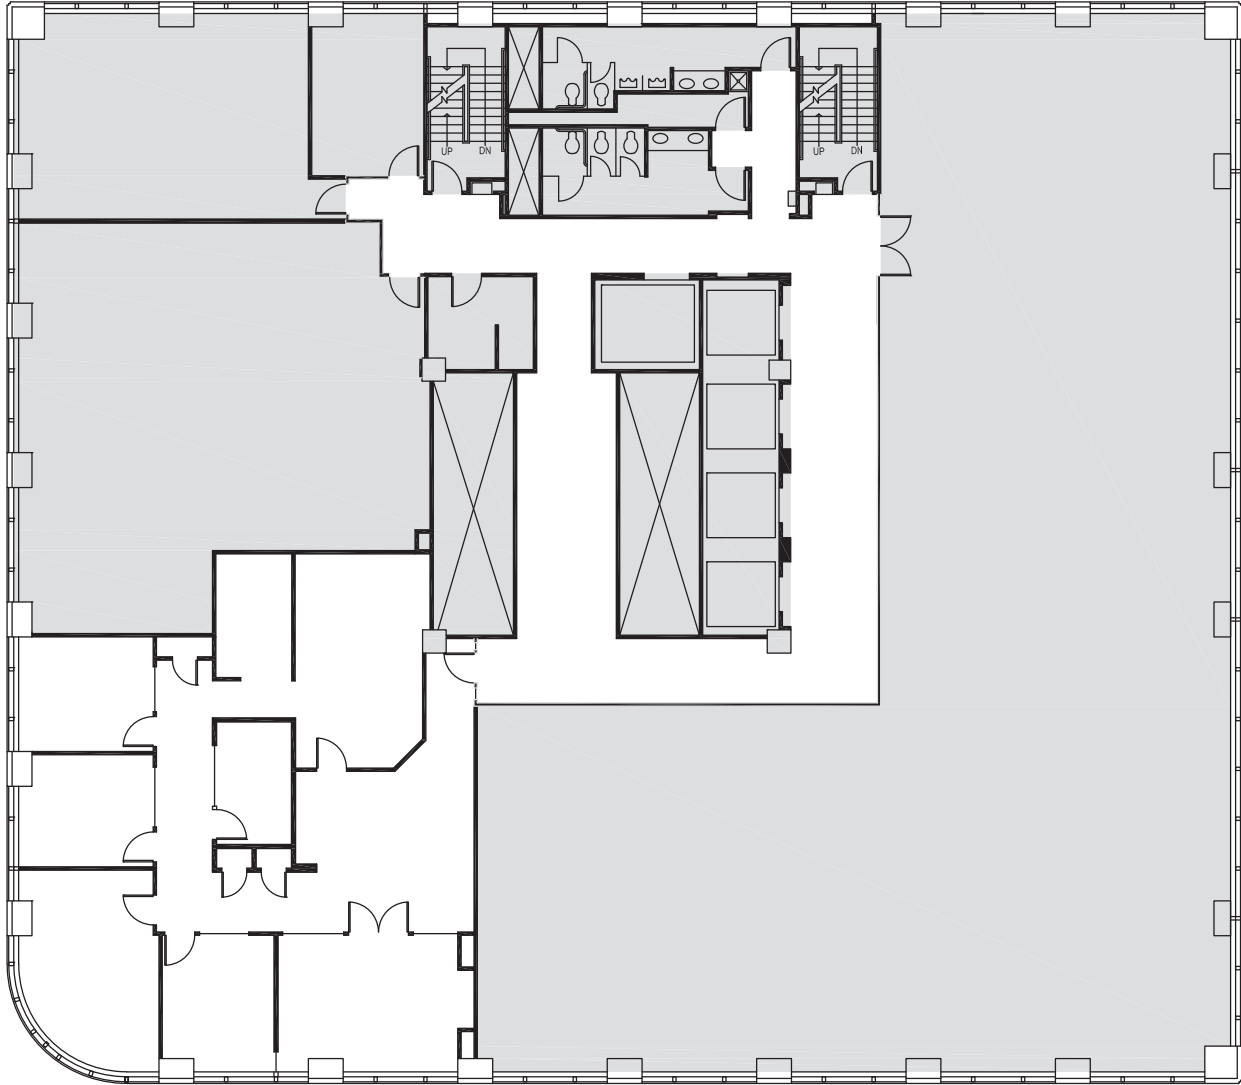

Schedule a Tour
206-467-7600

MARTIN SELIG
REAL ESTATE

FOR LEASE

1000 SECOND AVENUE

1000 Second Avenue
Seattle, WA 98104

15th FLOOR

Rentable square feet: 2,832

Available Leased