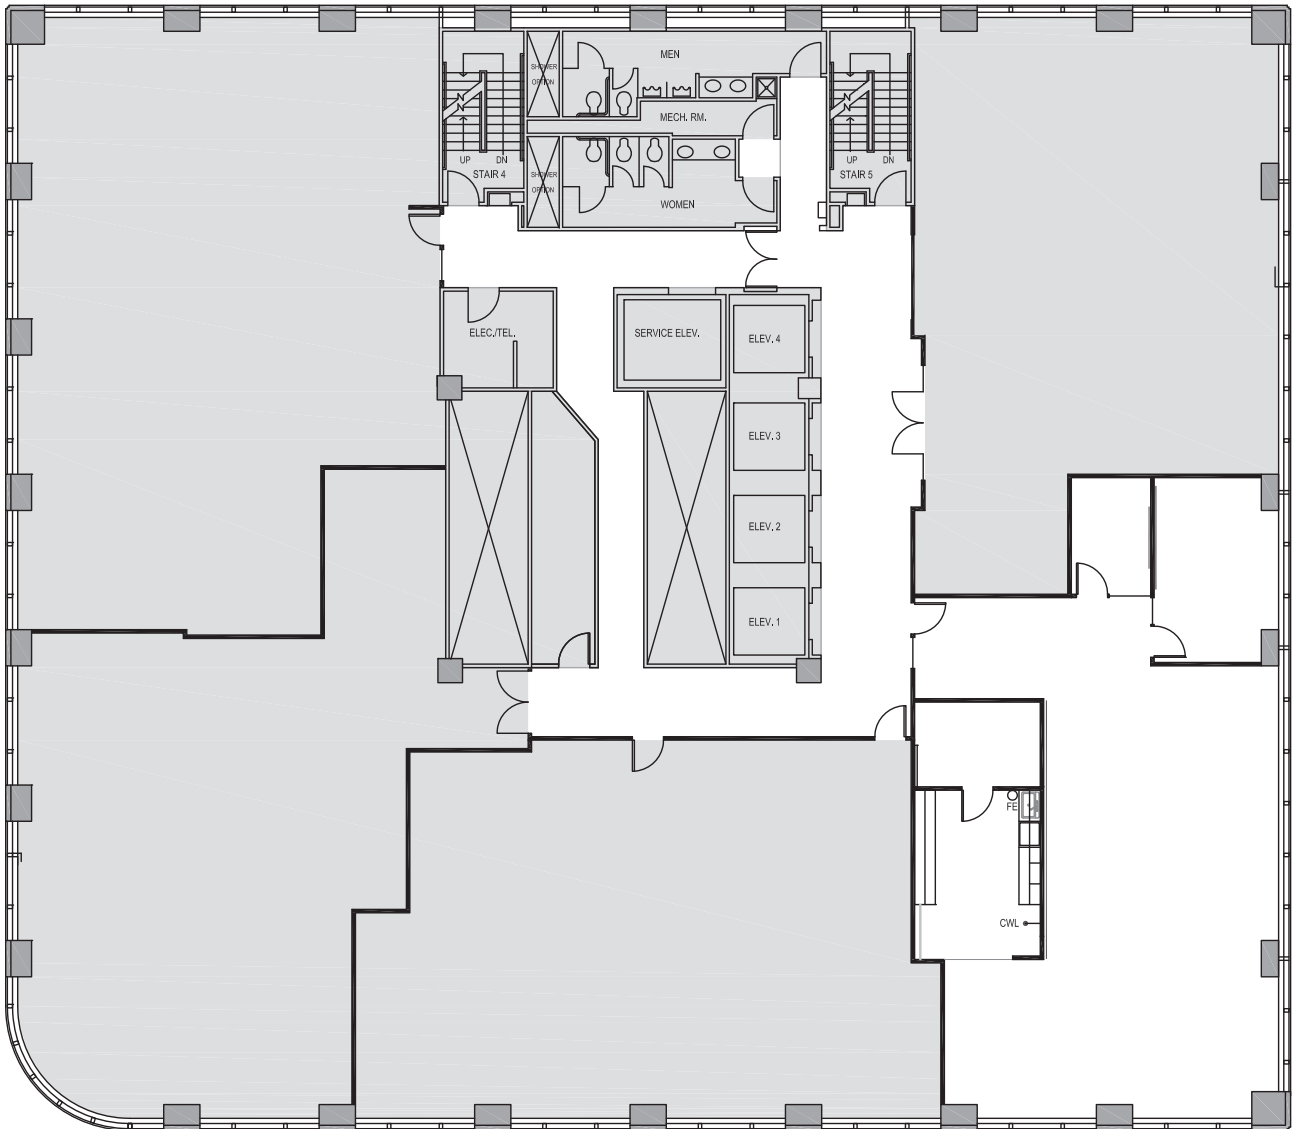

Schedule a Tour
206-467-7600

MARTIN SELIG
REAL ESTATE

FOR LEASE

1000 SECOND AVENUE

1000 Second Avenue
Seattle, WA 98104

17th FLOOR

Rentable square feet: 2,546

Available Leased