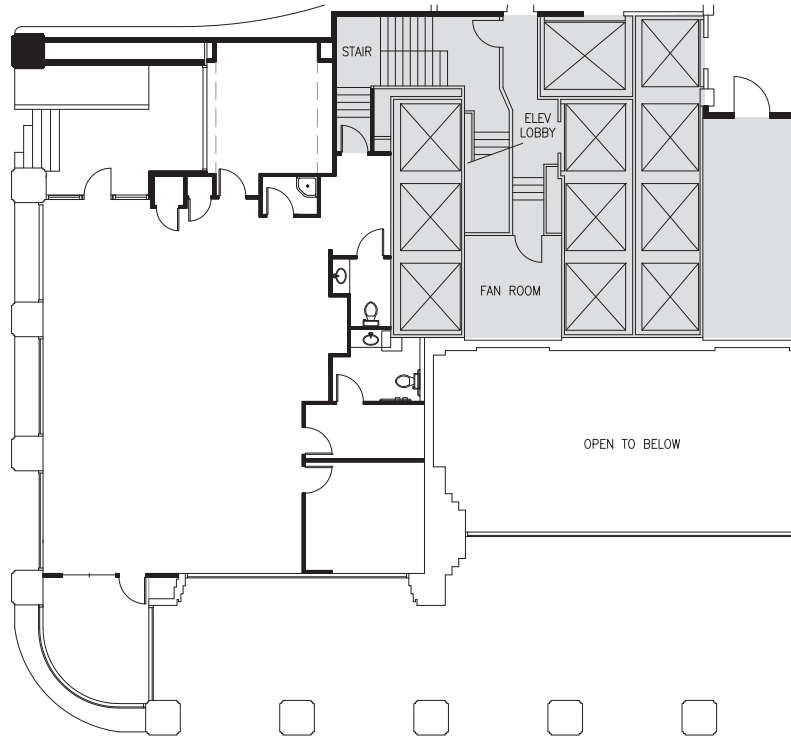

### 2ND FLOOR

Rentable square feet: 2,711

Available  Leased

< N

CALL US TO SCHEDULE A TOUR | 206-467-7600 | [martinselig.com](http://martinselig.com)