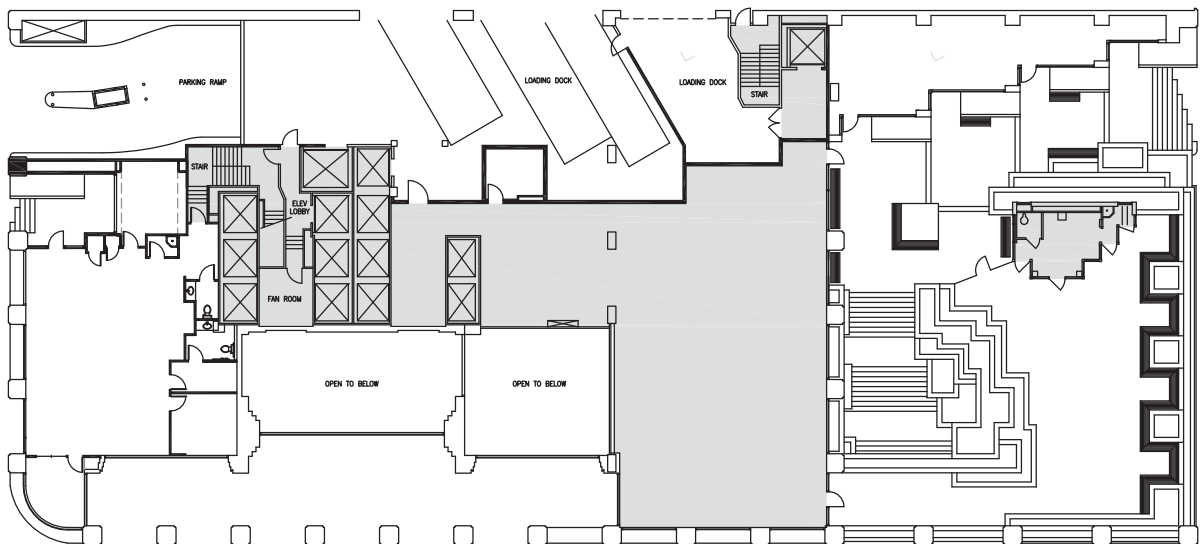

### 2ND FLOOR

Rentable square feet: 2,711

Available  Leased

< N

CALL US TO SCHEDULE A TOUR | 206-467-7600 | [martinselig.com](http://martinselig.com)