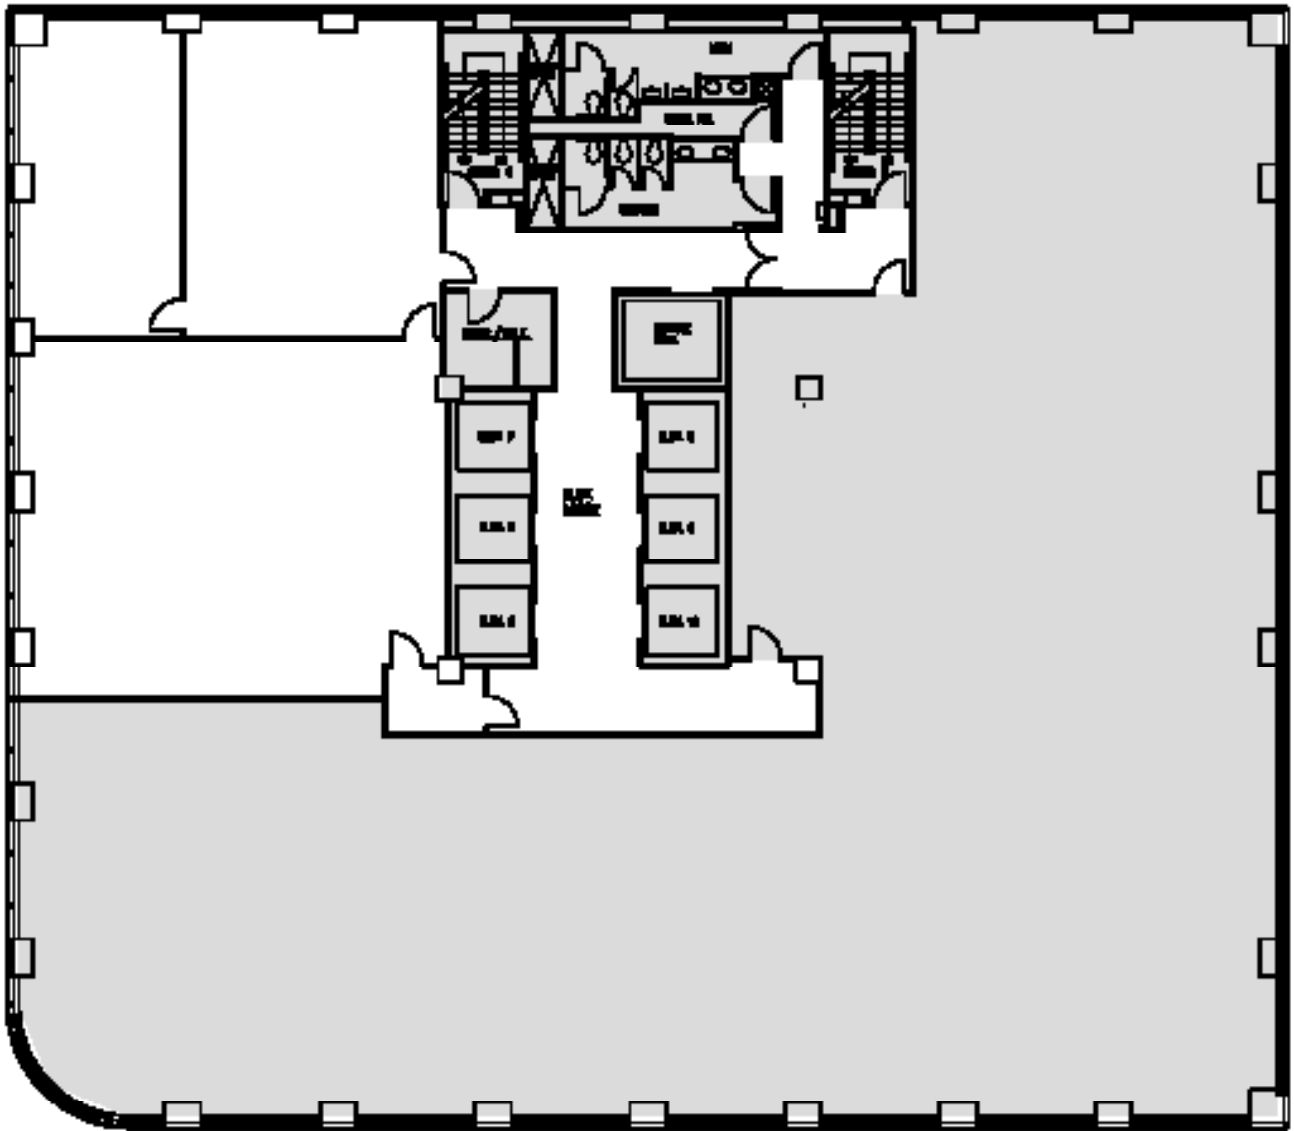

## 1000 SECOND AVENUE

1000 Second Avenue  
Seattle, WA 98104

22nd FLOOR

Rentable square feet: 3,430

Available  Leased

<N