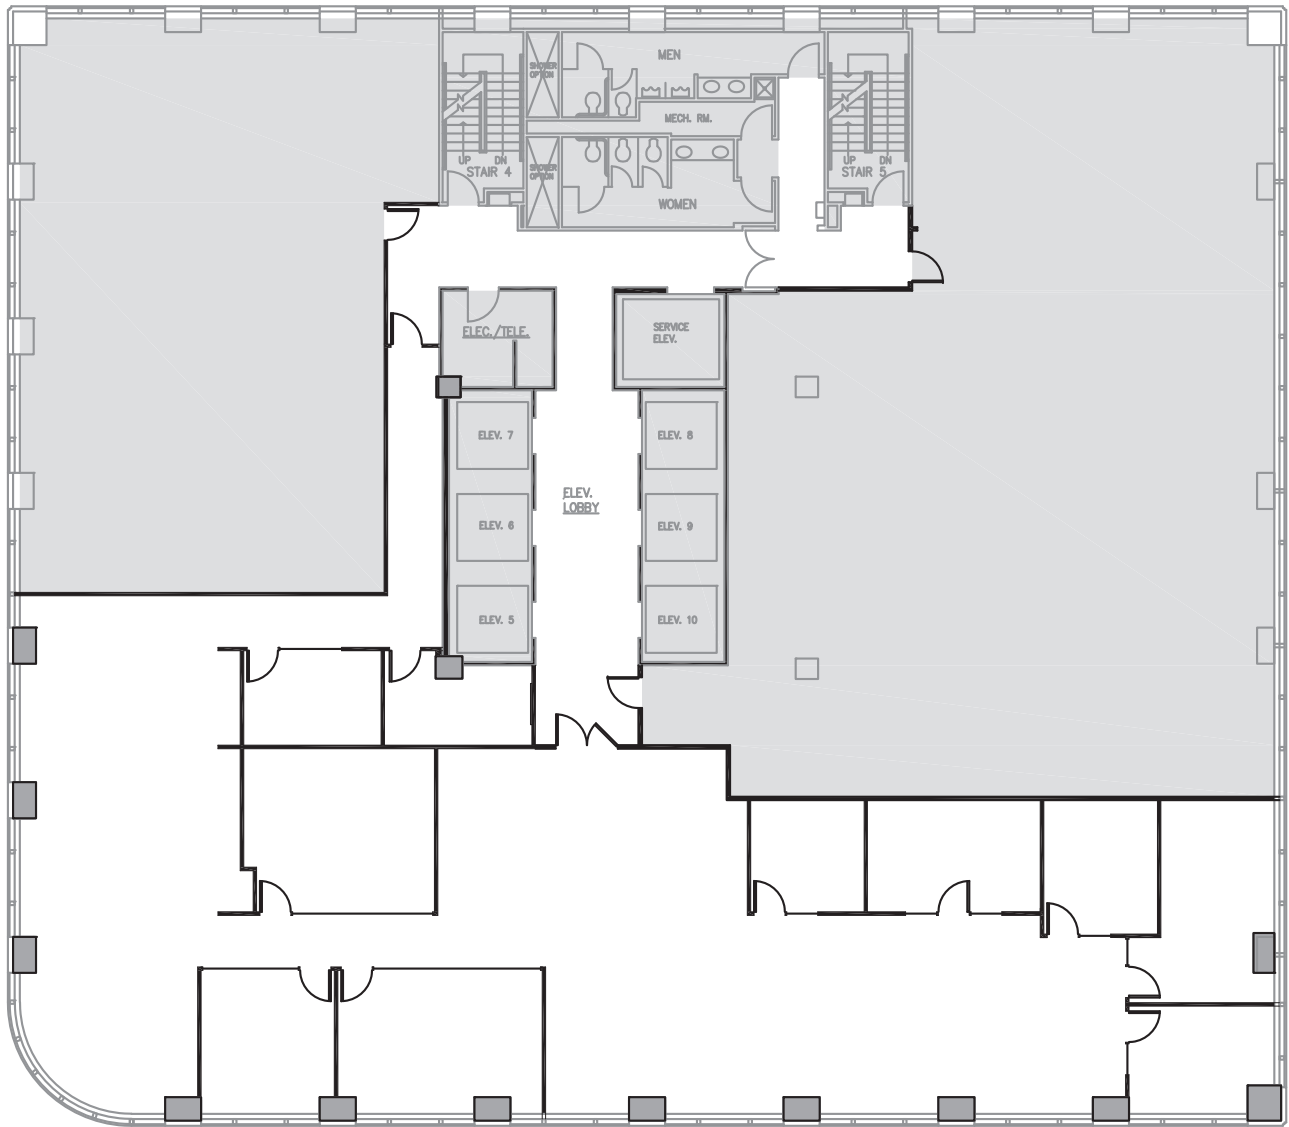

Schedule a Tour
206-467-7600

MARTIN SELIG
REAL ESTATE

FOR LEASE

1000 SECOND AVENUE

1000 Second Avenue
Seattle, WA 98104

25th FLOOR

Rentable square feet: 6,138

Available Leased