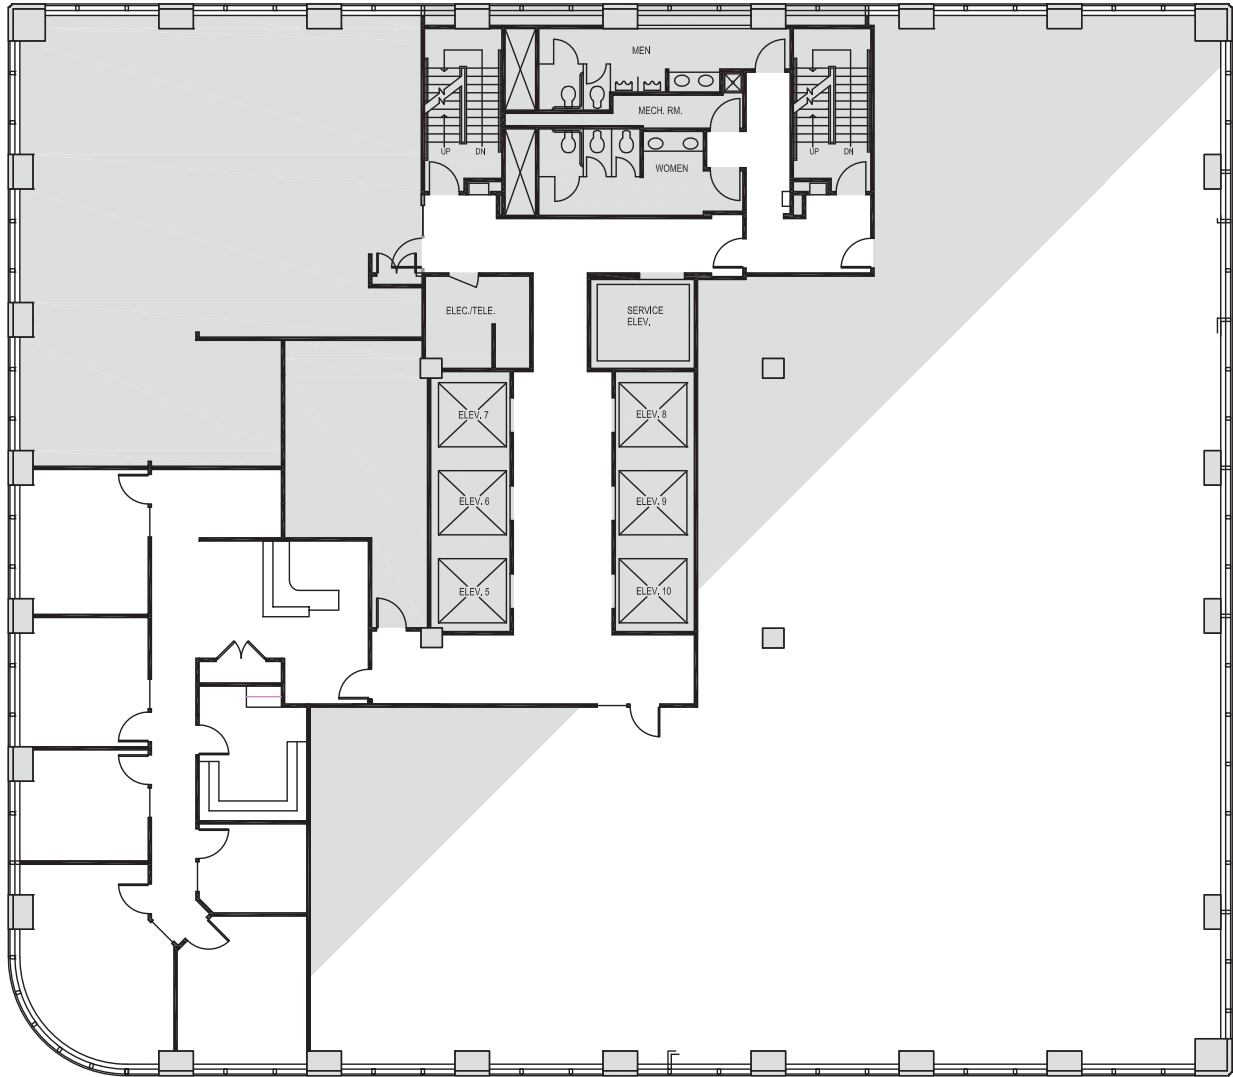

Schedule a Tour
206-467-7600

MARTIN SELIG
REAL ESTATE

FOR LEASE

1000 SECOND AVENUE

1000 Second Avenue
Seattle, WA 98104

29th FLOOR

Rentable square feet: 2,302

Available Leased