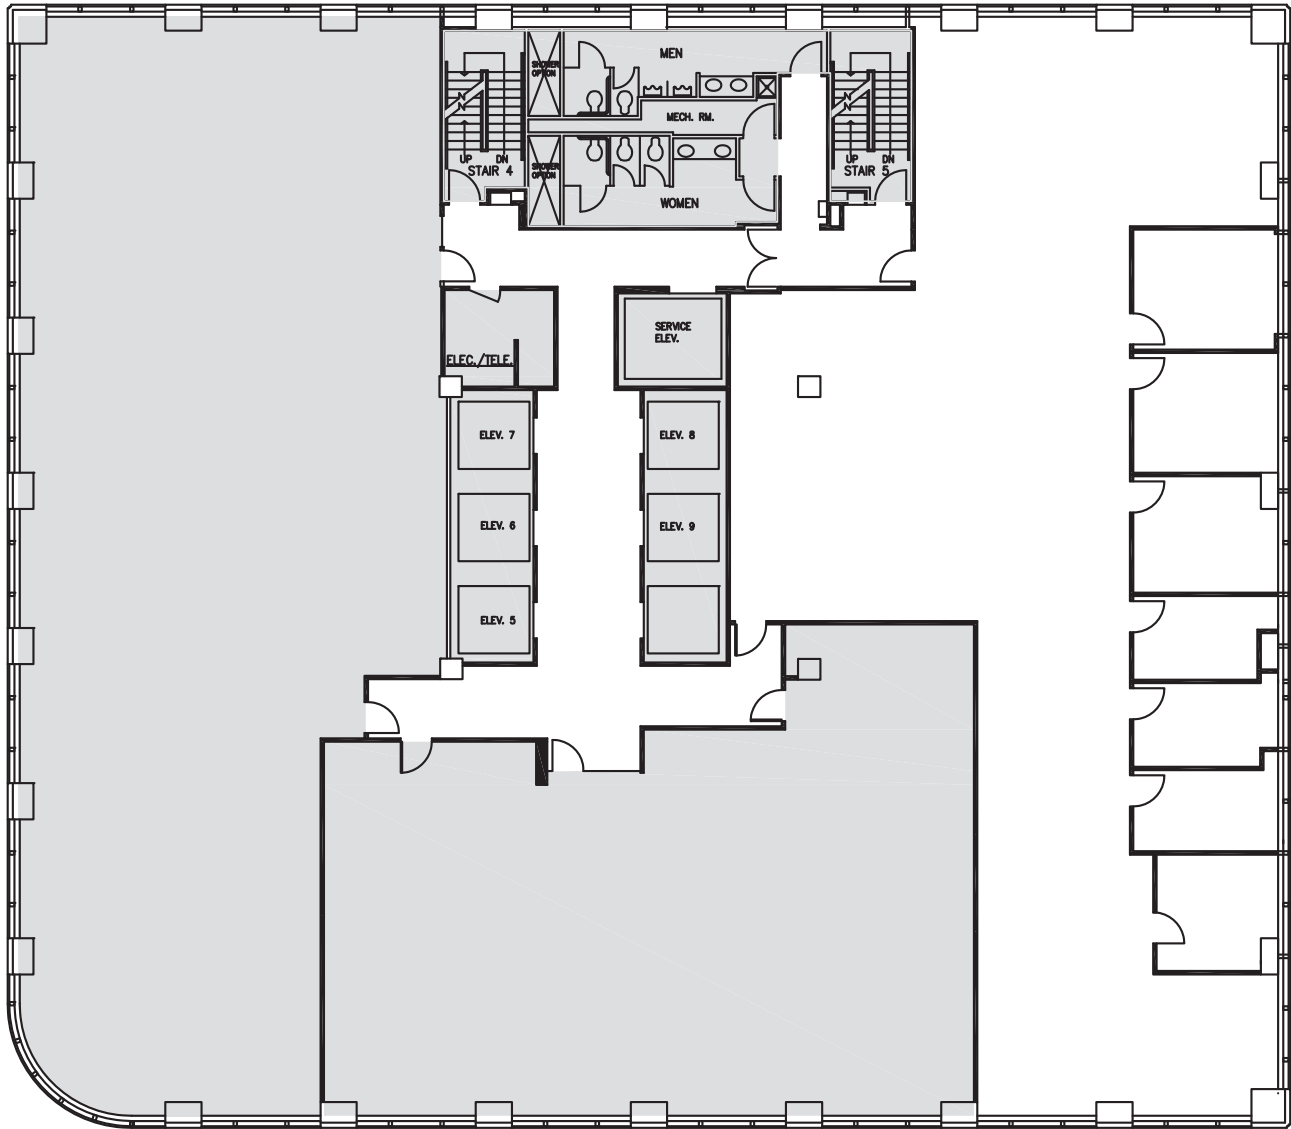

## 1000 SECOND AVENUE

1000 Second Avenue  
Seattle, WA 98104

29th FLOOR

Rentable square feet: 5,147

Available  Leased

<N