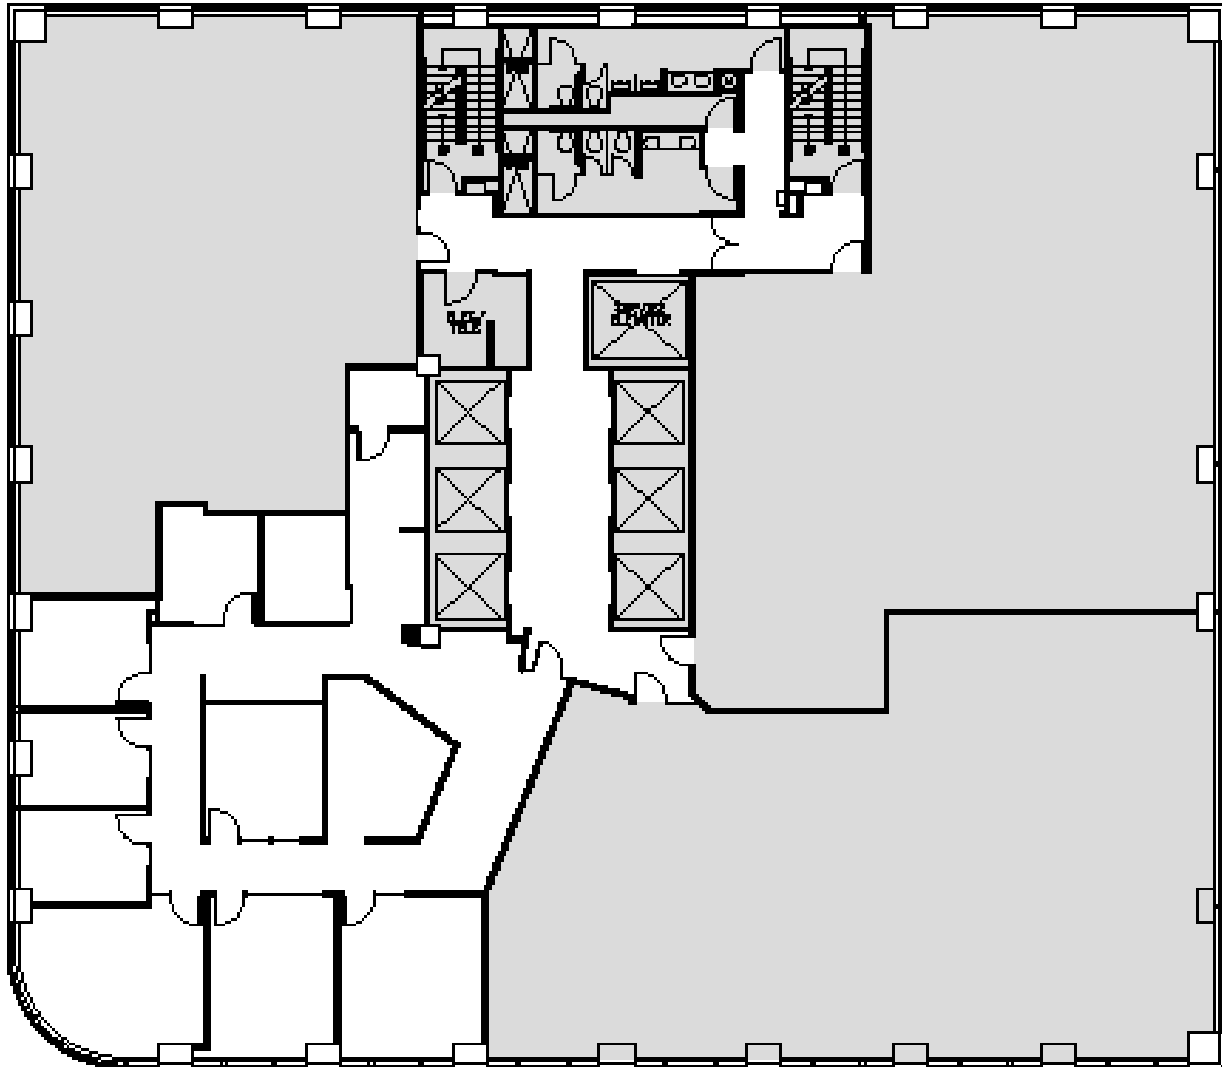

### 31st FLOOR

Rentable square feet: 3,292

Available  Leased

<N