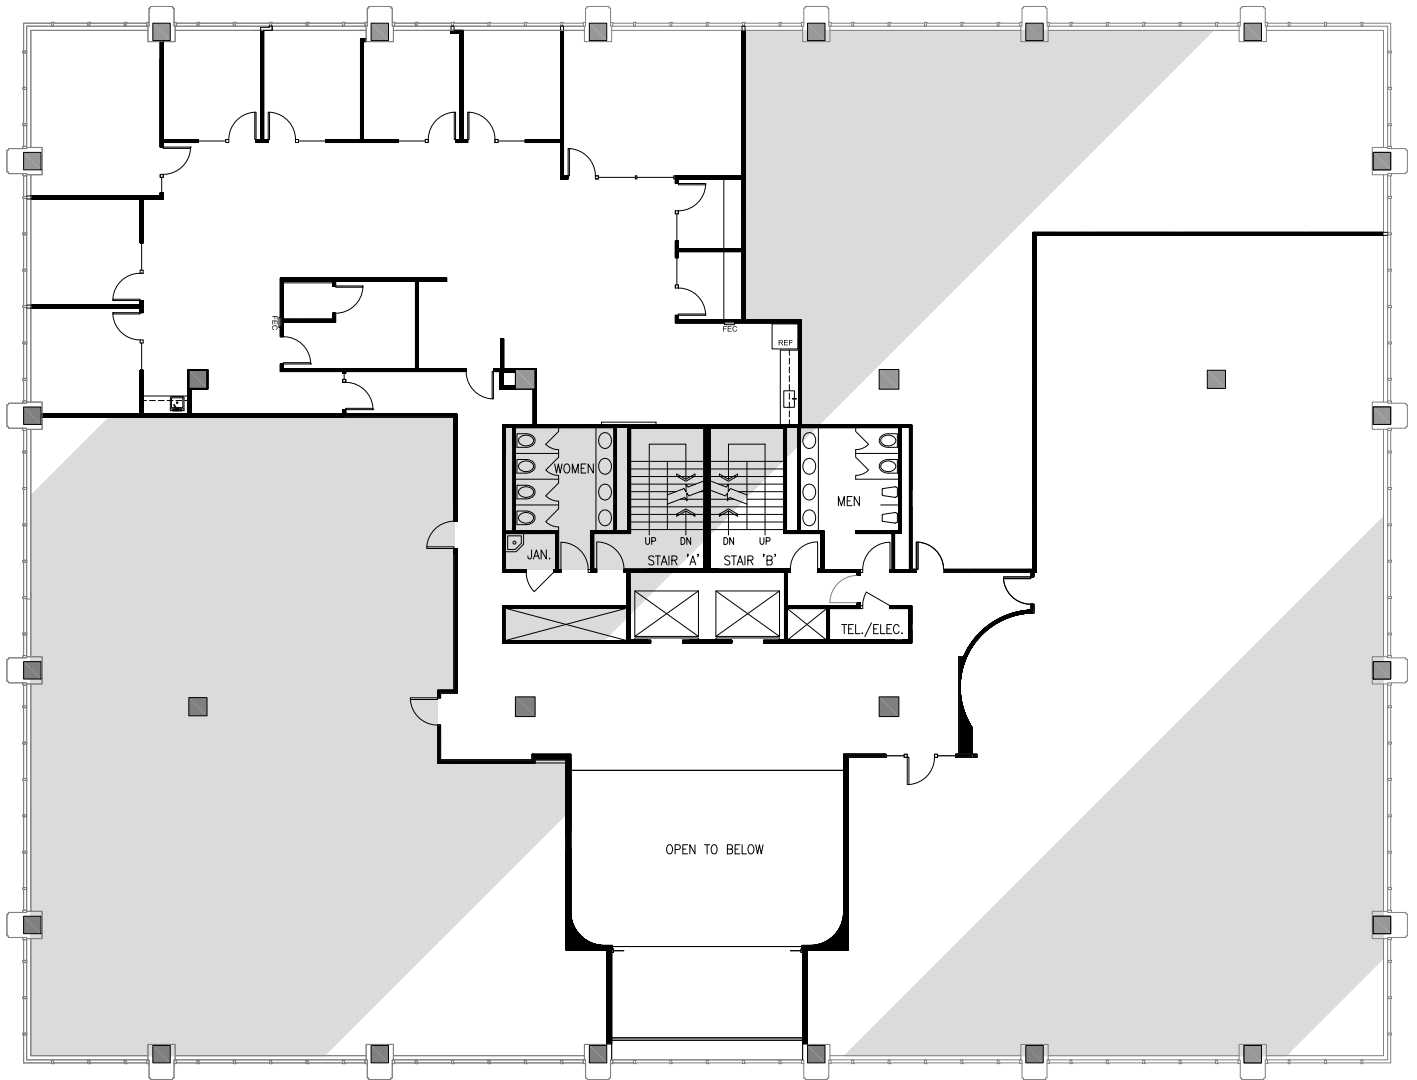

Schedule a Tour
206-467-7600

FOR LEASE

190 QUEEN ANNE

190 Queen Anne Avenue N.
Seattle, WA 98109

2ND FLOOR

Rentable square feet: 4,147

Available Leased

< N