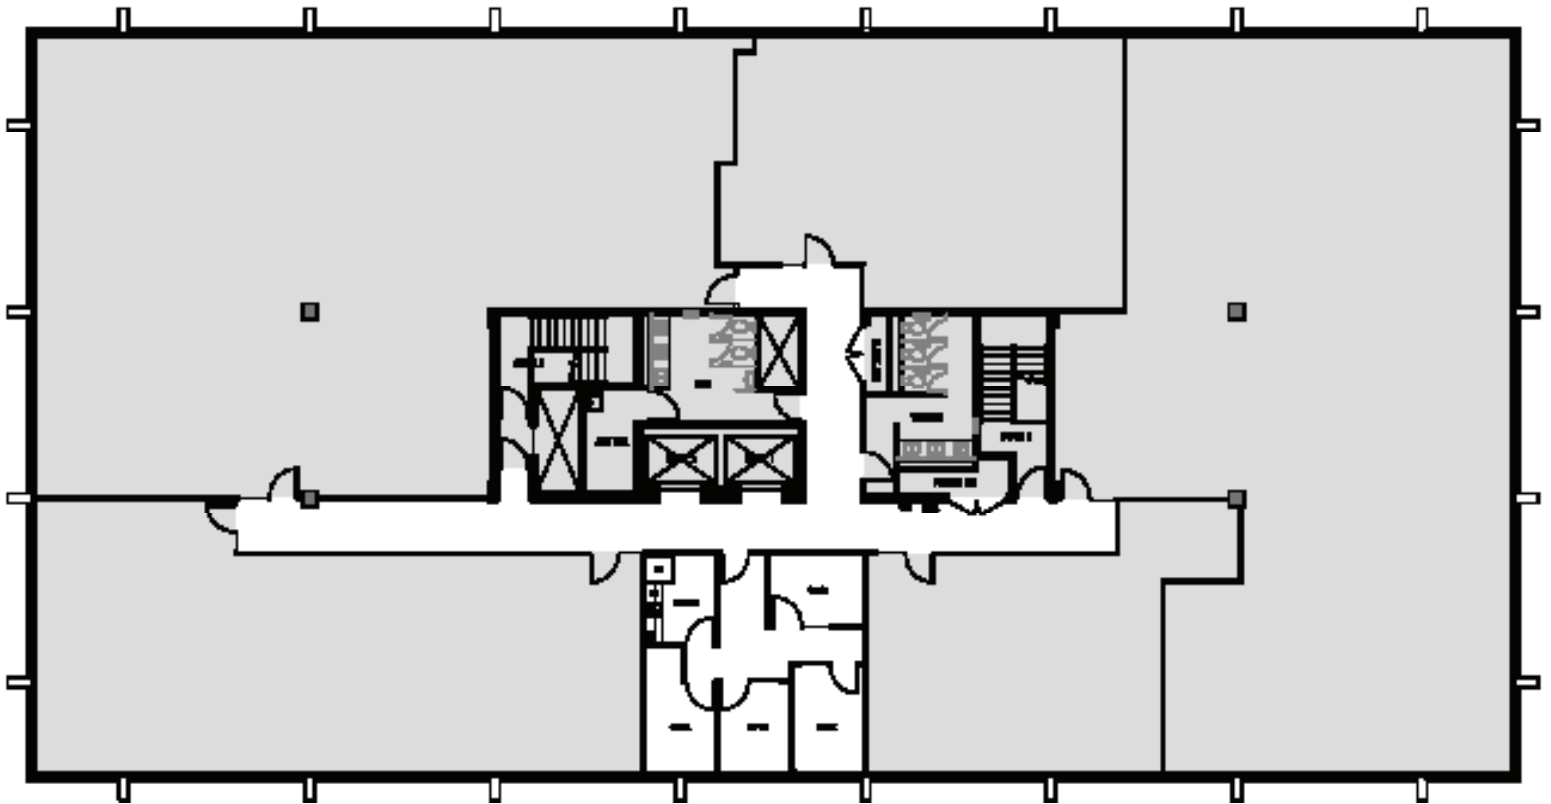

Schedule a Tour
206-467-7600

FOR LEASE

200 FIRST WEST

200 First Avenue W.
Seattle, WA 98119

3RD FLOOR

Rentable square feet: 690

Available ☐ Leased ☒

<N