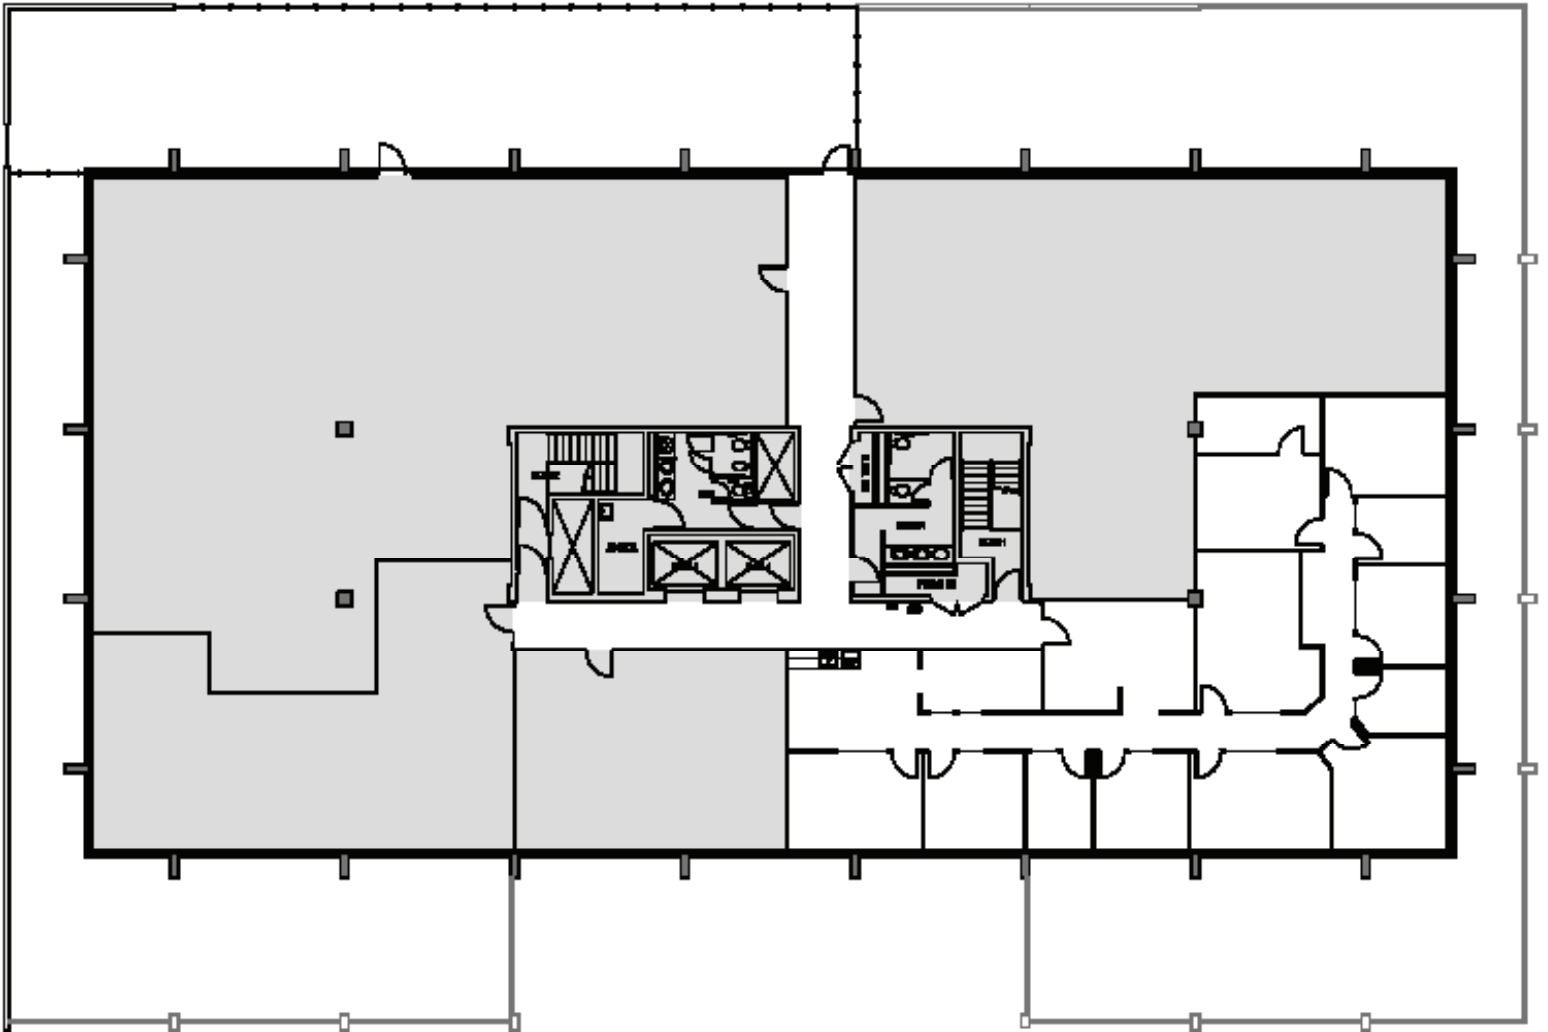

### 2ND FLOOR

Rentable square feet: 3,414

Available  Leased

< N

Schedule a Tour  
206-467-7600