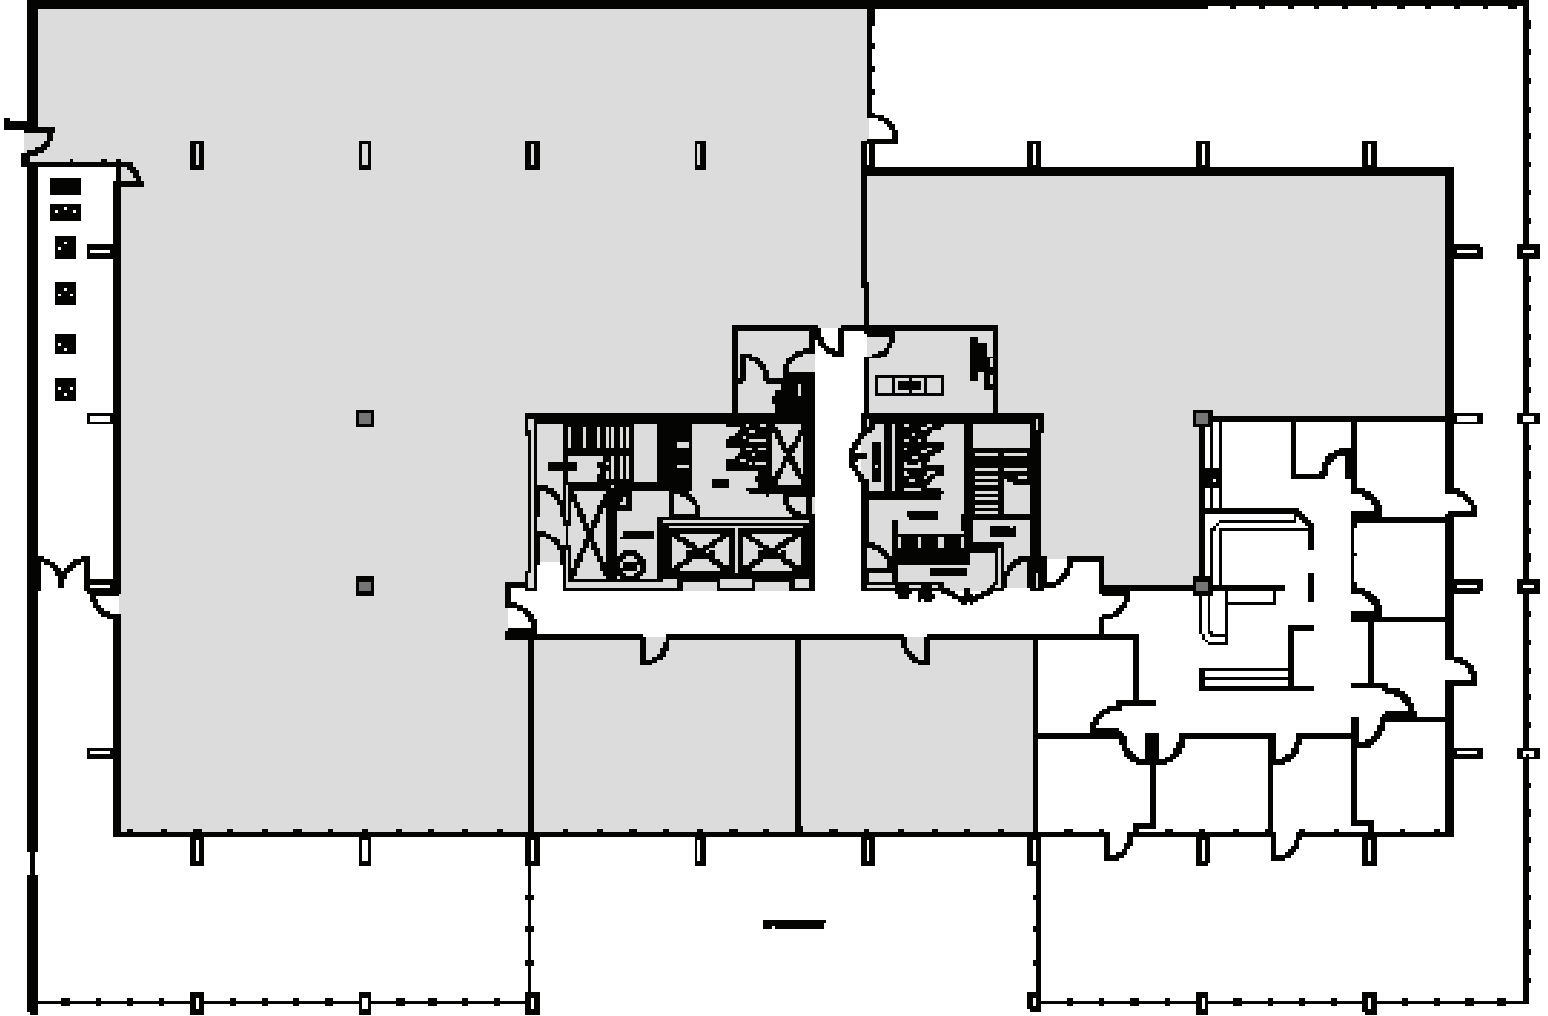

### 1ST FLOOR

Rentable square feet: 2,373

Deck rentable square feet: 1,859

Available  Leased

<N

Schedule a Tour  
206-467-7600