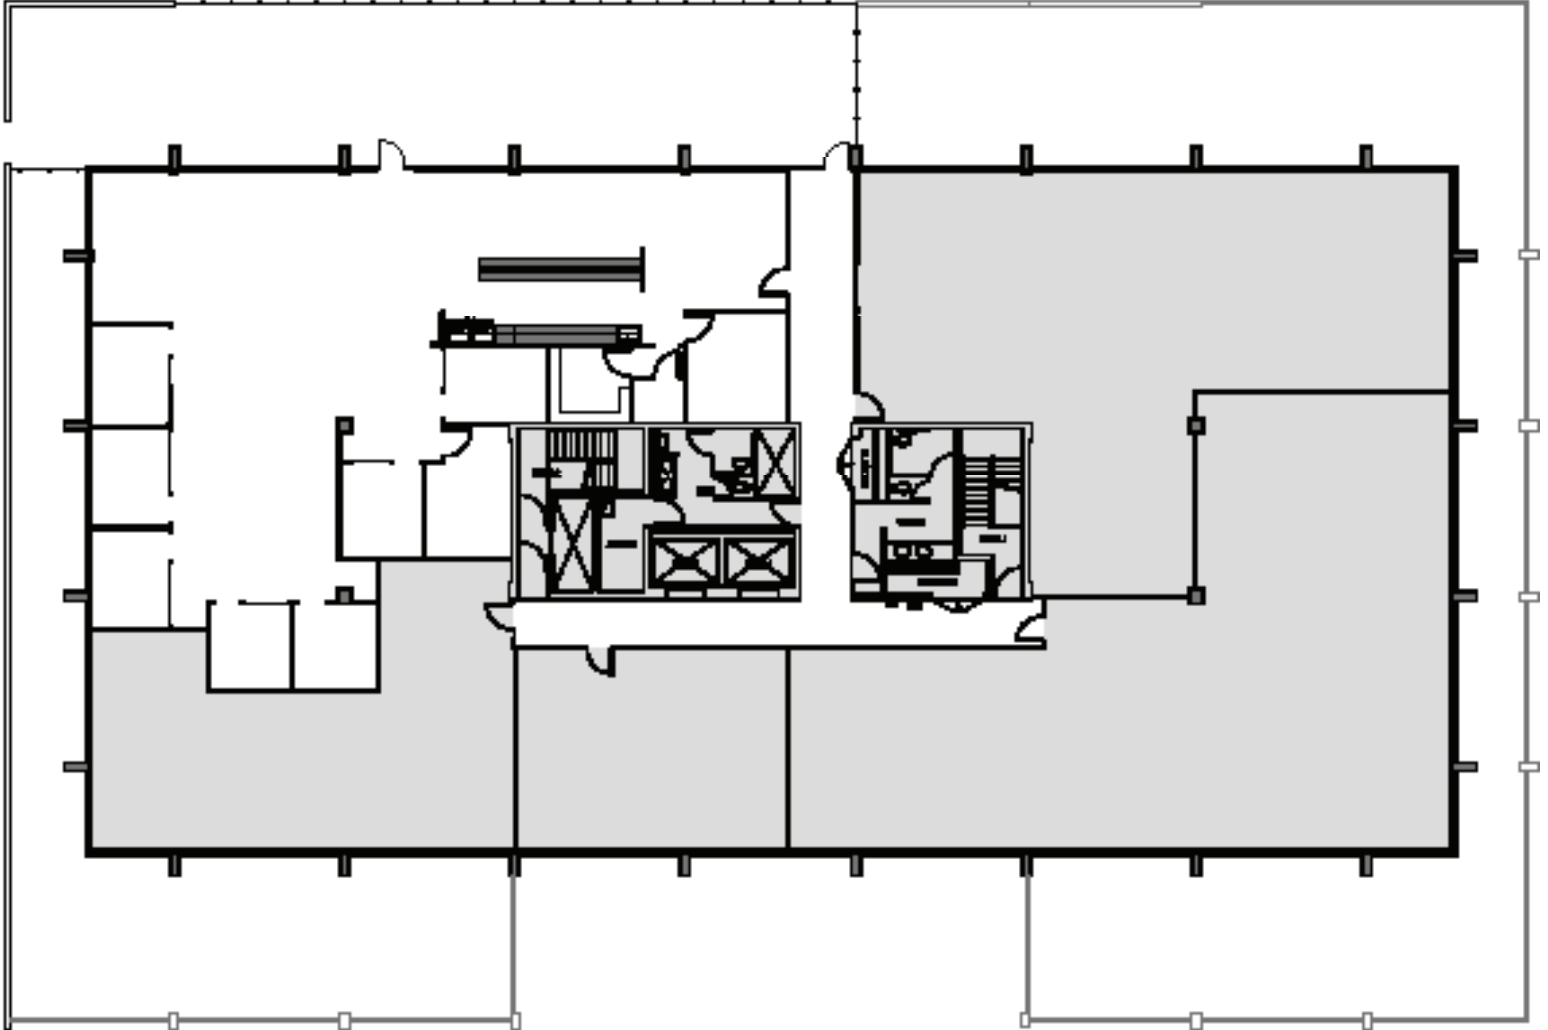

Schedule a Tour
206-467-7600

FOR LEASE

200 FIRST WEST

200 First Avenue W.
Seattle, WA 98119

2NDFLOOR

Rentable square feet: 4,299

Available ☐ Leased ☒

< N