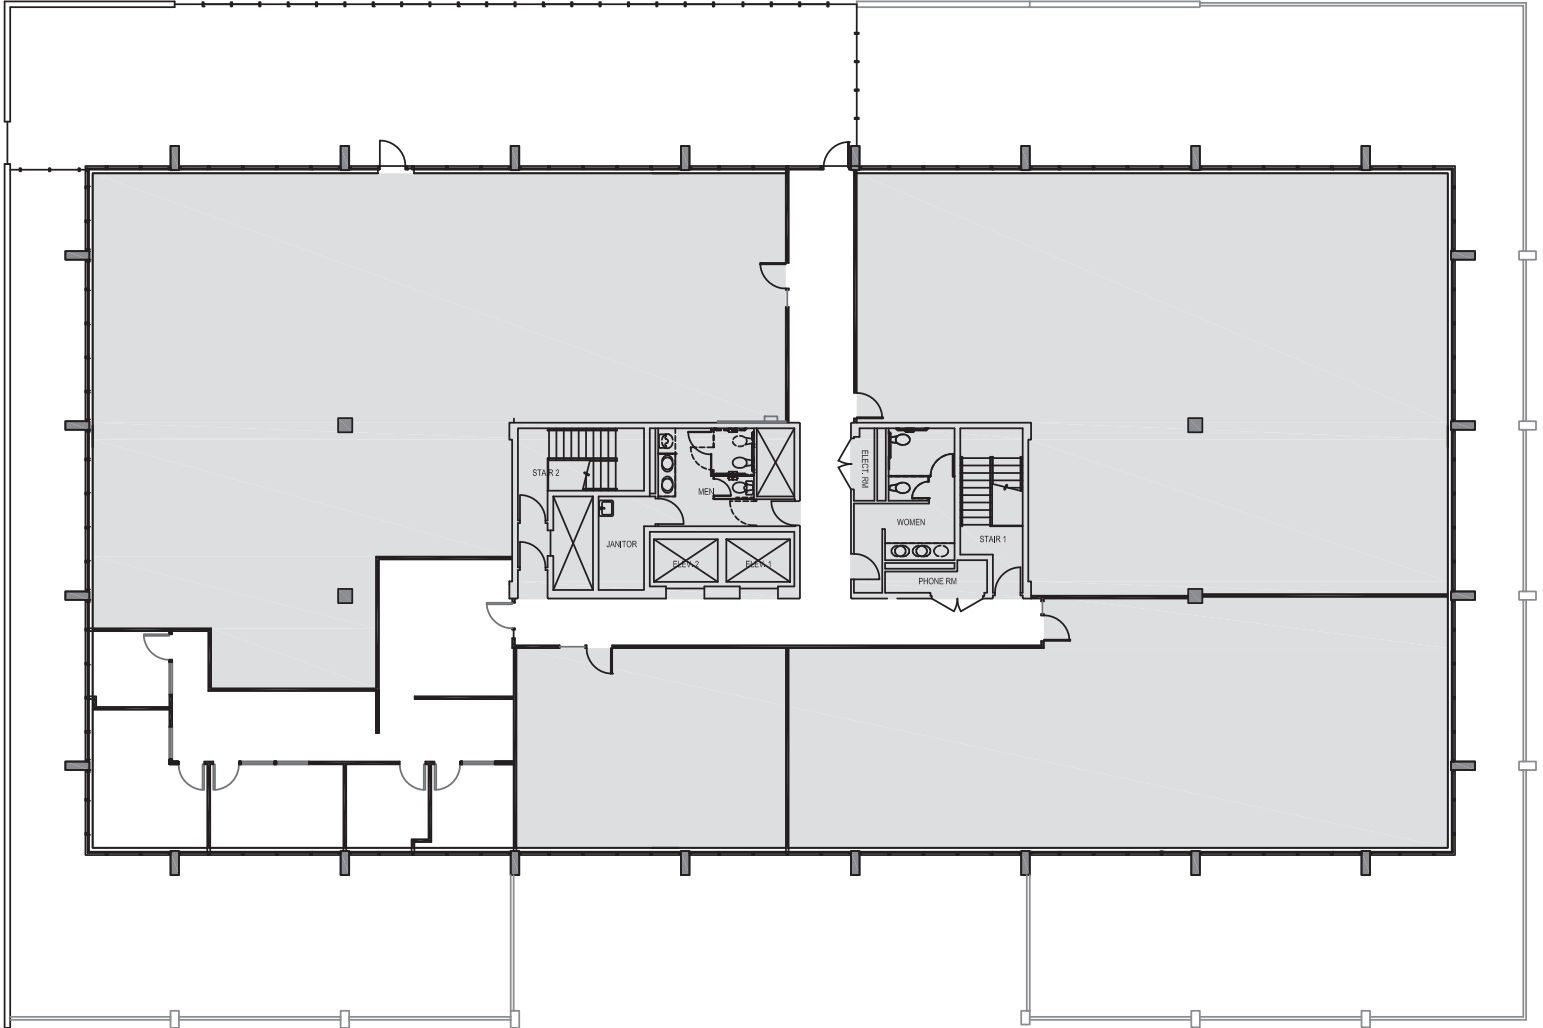

Schedule a Tour
206-467-7600

FOR LEASE

200 FIRST WEST

200 First Avenue W.
Seattle, WA 98119

2ND FLOOR

Rentable square feet: 1,535

Available ☐ Leased ☒