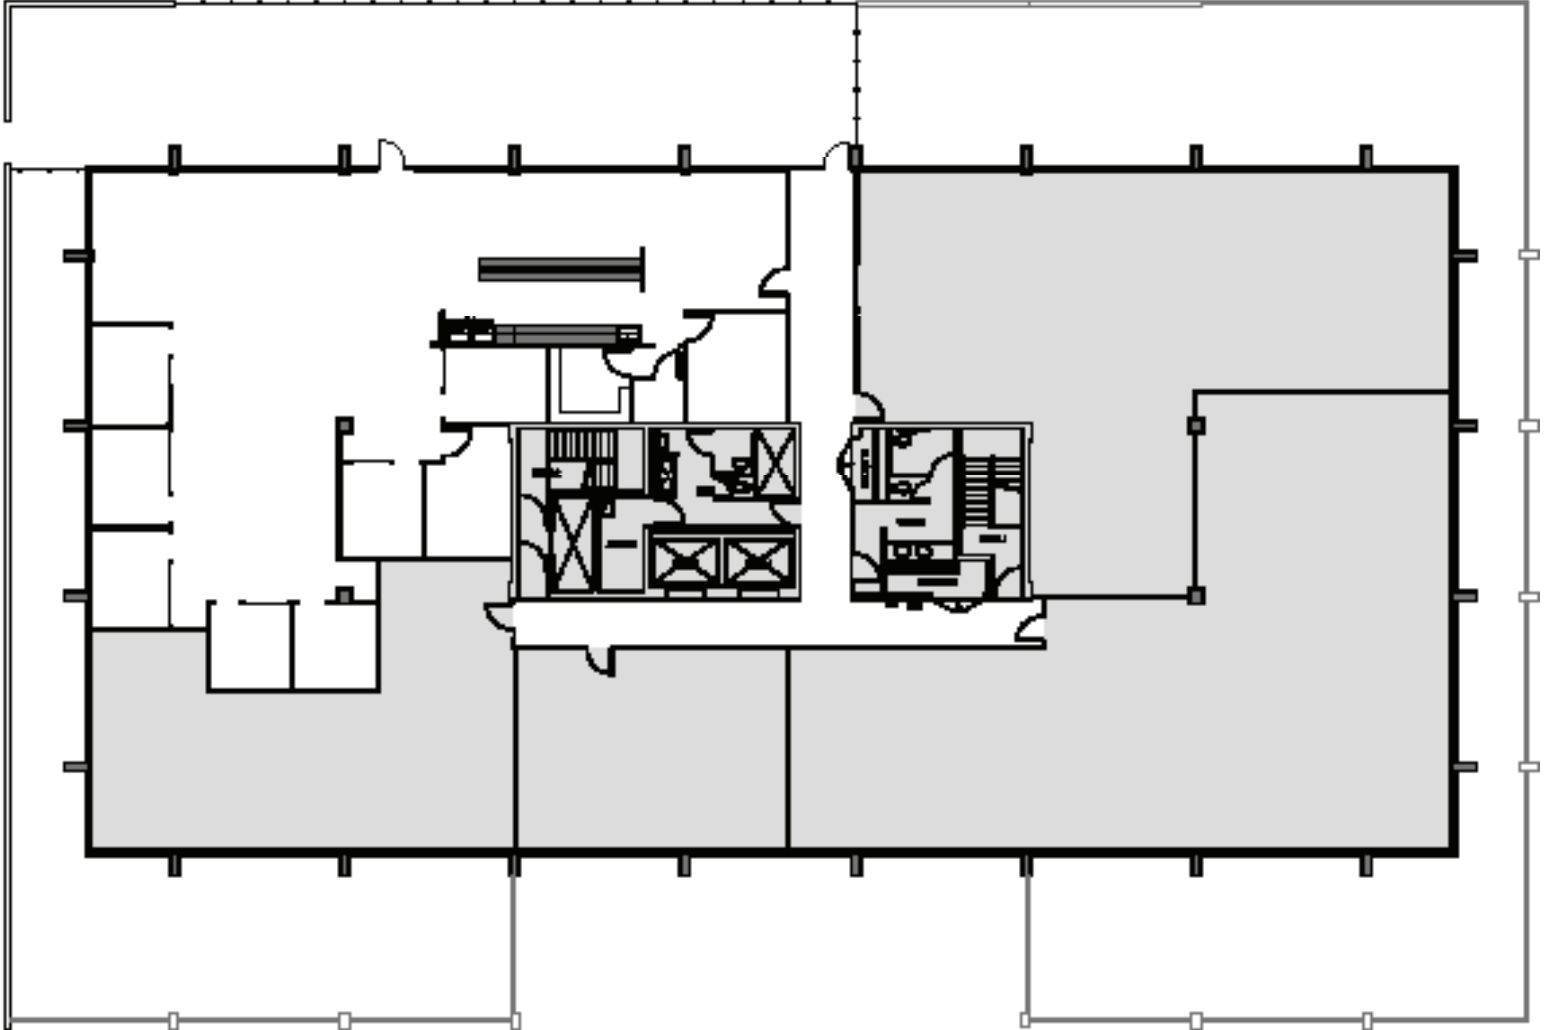

Schedule a Tour
206-467-7600

FOR LEASE

200 FIRST WEST

200 First Avenue W.
Seattle, WA 98119

2NDFLOOR

Rentable square feet: 4,299

Available ☐ Leased ☒

<N