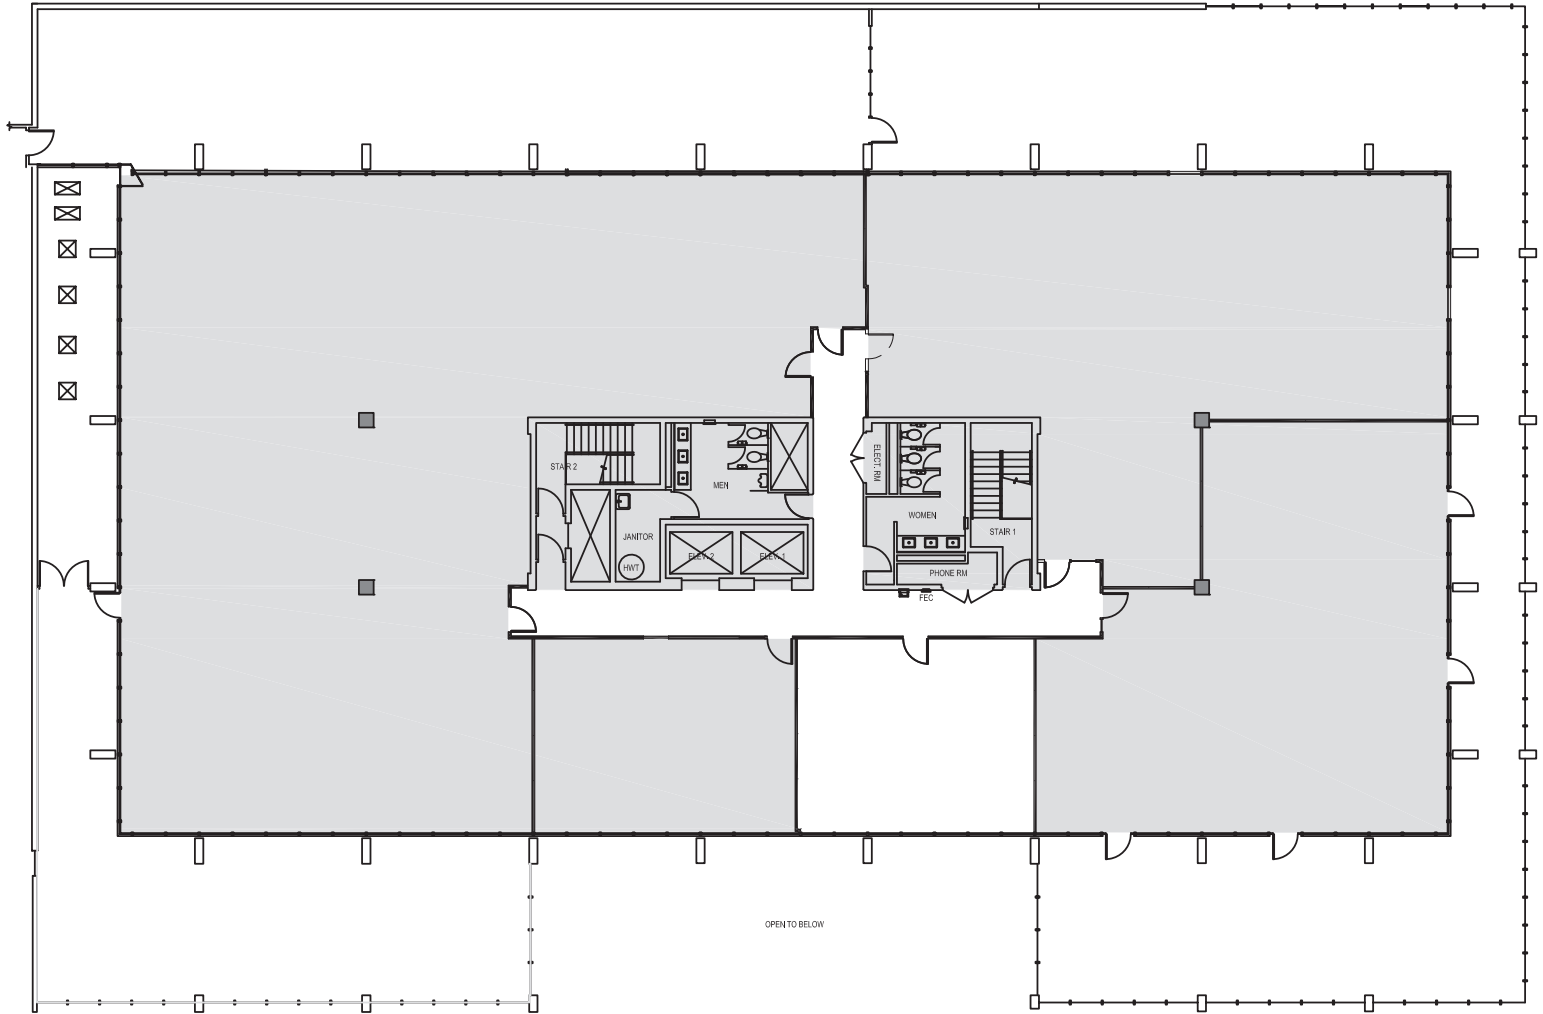

Schedule a Tour
206-467-7600

FOR LEASE

200 FIRST WEST

200 First Avenue W.
Seattle, WA 98119

1ST FLOOR

Rentable square feet: 775

Available ☐ Leased ☒