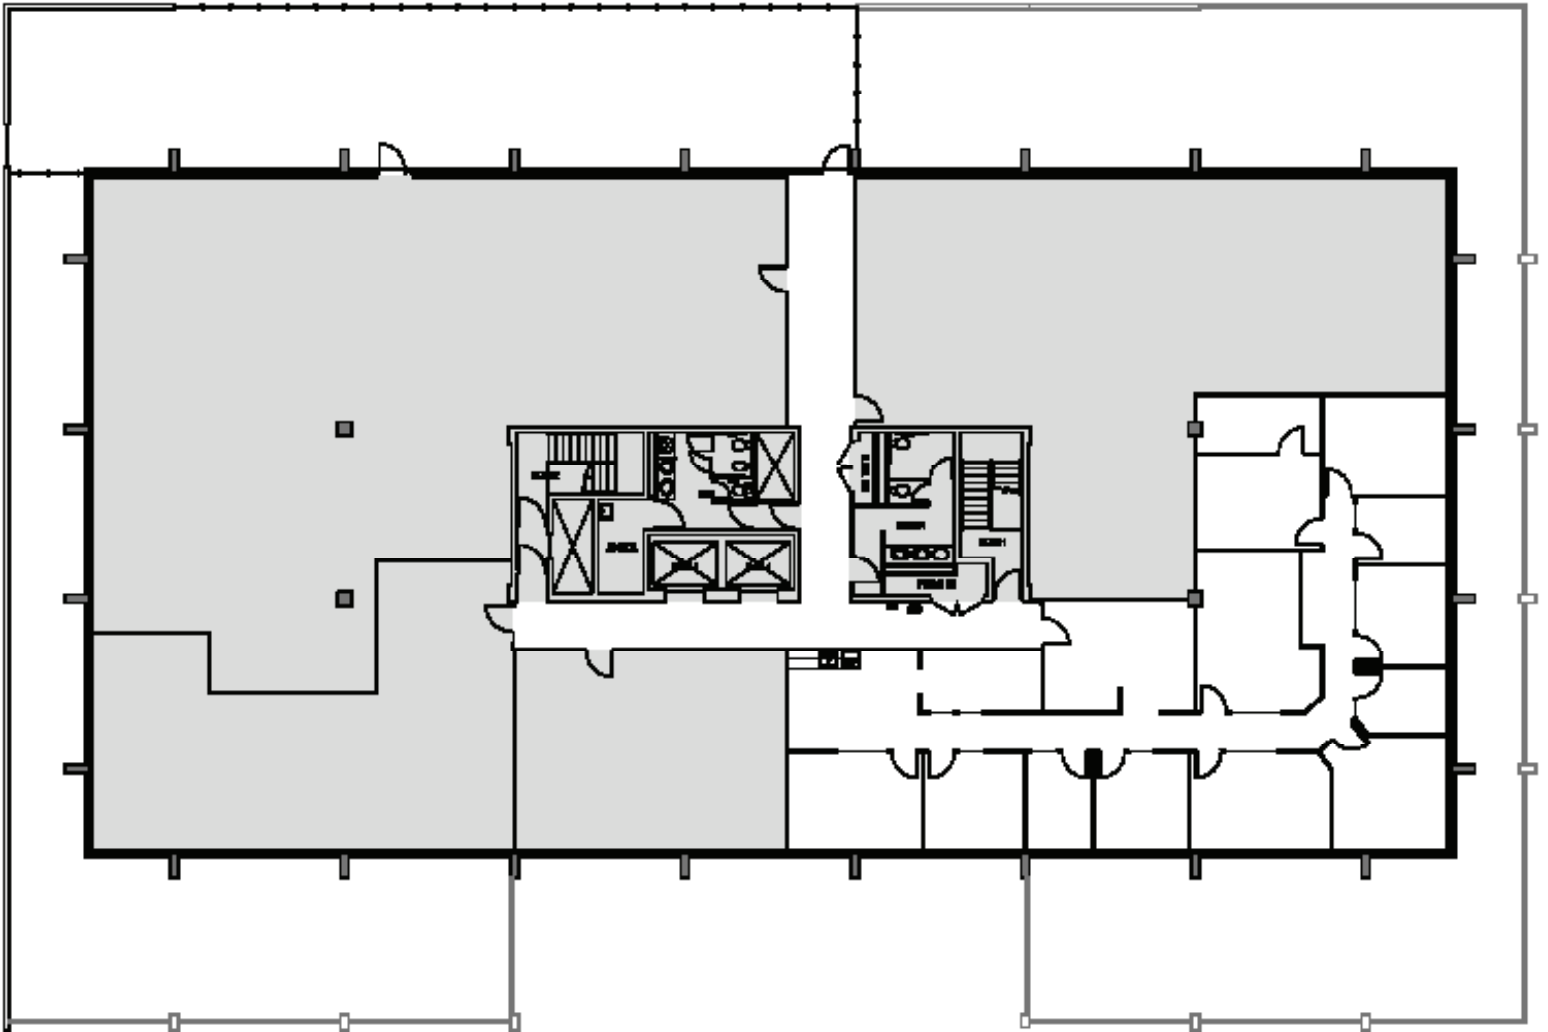

2NDFLOOR

Rentable square feet: 4,299

Available Leased

<N

Schedule a Tour
206-467-7600

FOR LEASE

200 FIRST WEST

200 First Avenue W.
Seattle, WA 98119

2ND FLOOR

Rentable square feet: 3,414

Available Leased

< N

Schedule a Tour
206-467-7600

FOR LEASE

200 FIRST WEST

200 First Avenue W.
Seattle, WA 98119