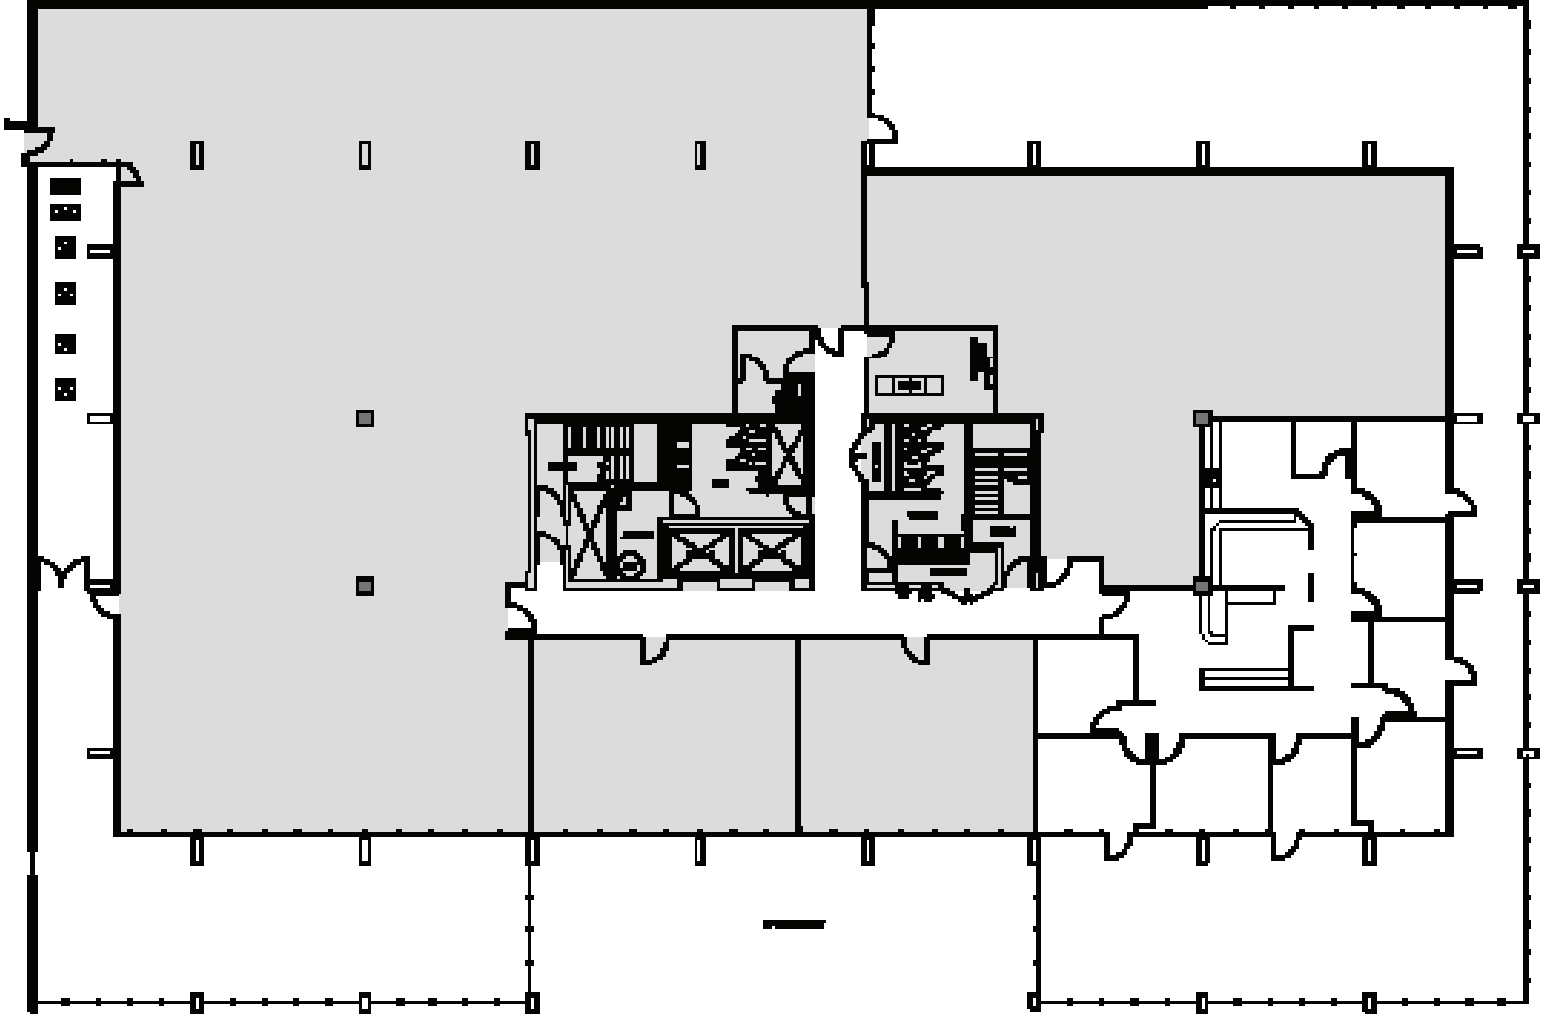

Available Square Footage: 22,335

200 FIRST WEST

200 First Avenue West
Seattle, WA 98119

CALL US TO SCHEDULE A TOUR | 206-467-7600 | martinselig.com

Schedule a Tour
206-467-7600

FOR LEASE

200 FIRST WEST

200 First Avenue W.
Seattle, WA 98119

1ST FLOOR

Rentable square feet: 2,373

Deck rentable square feet: 1,859

Available Leased

<N

Schedule a Tour
206-467-7600

FOR LEASE

200 FIRST WEST