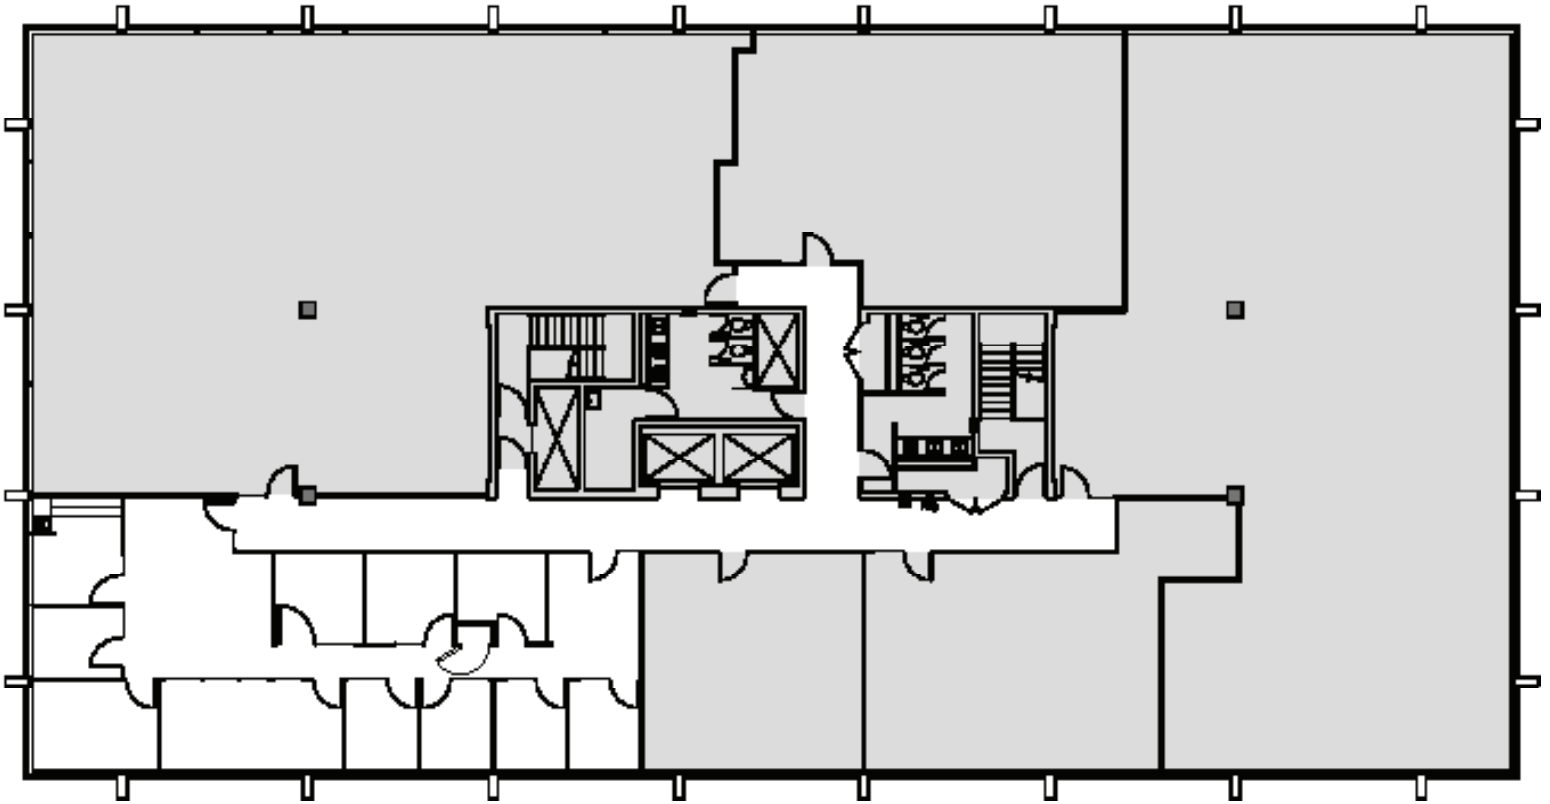

2ND FLOOR

Rentable square feet: 901

Available Leased

< N

Schedule a Tour
206-467-7600

FOR LEASE

200 FIRST WEST

200 First Avenue W.
Seattle, WA 98119

3RD FLOOR

Rentable square feet: 2,173

Available Leased

< N

Schedule a Tour
206-467-7600

FOR LEASE

200 FIRST WEST

200 First Avenue W.
Seattle, WA 98119