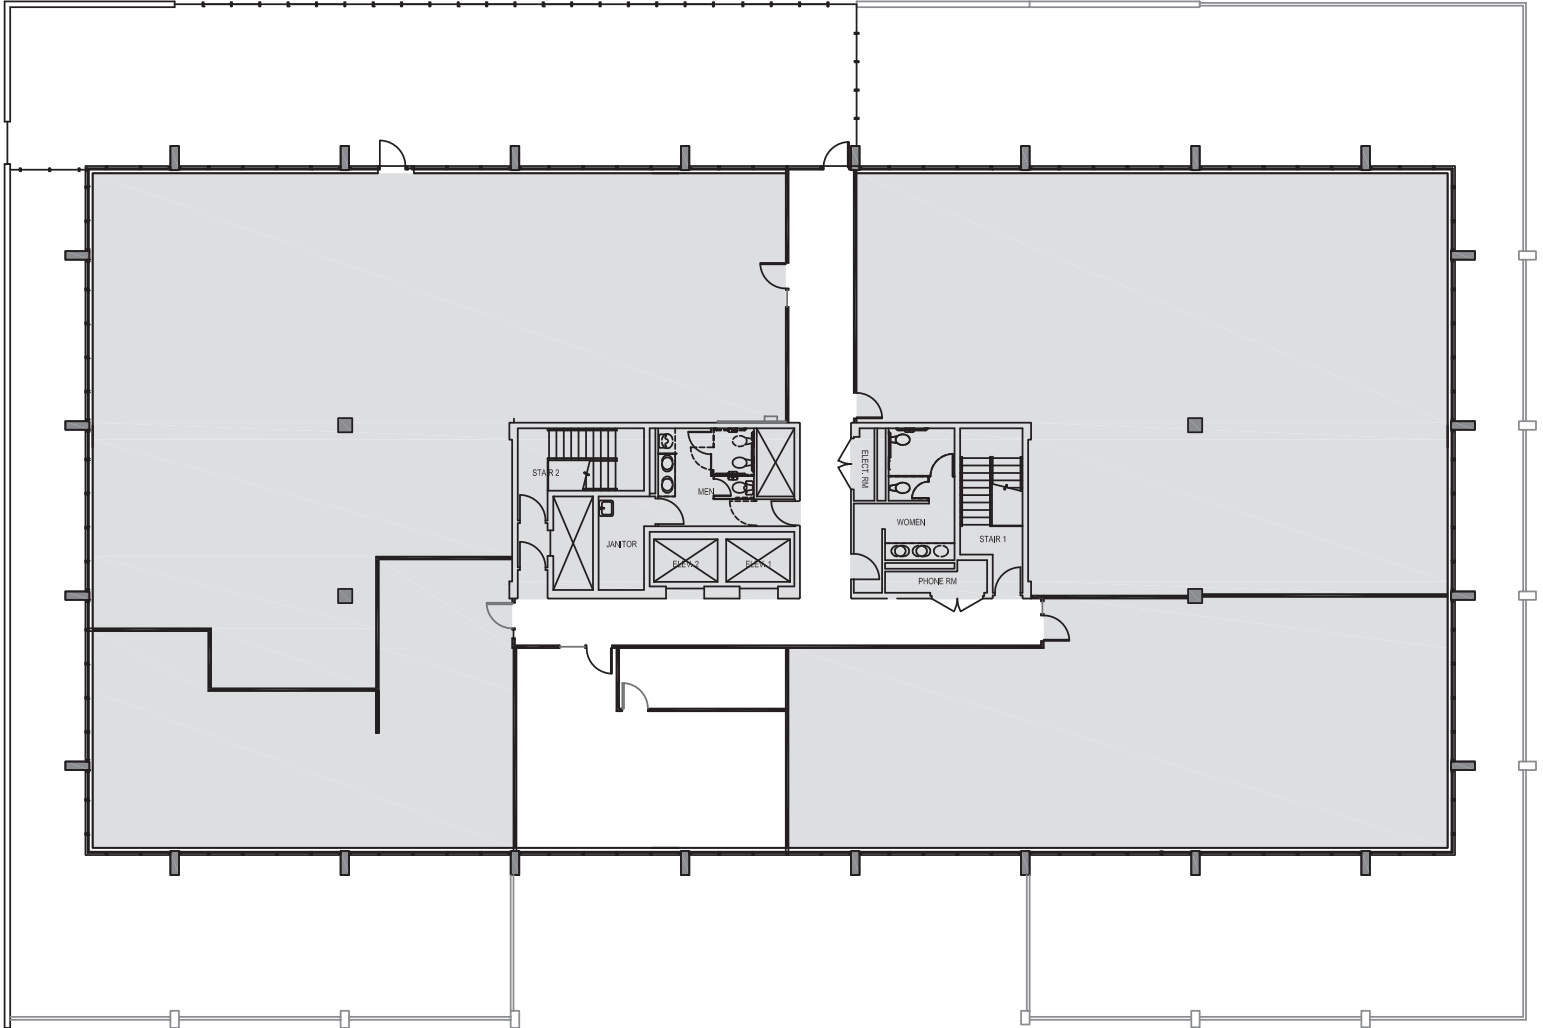

Schedule a Tour
206-467-7600

FOR LEASE

200 FIRST WEST

200 First Avenue W.
Seattle, WA 98119

2ND FLOOR

Rentable square feet: 901

Available ☐ Leased ☒

< N