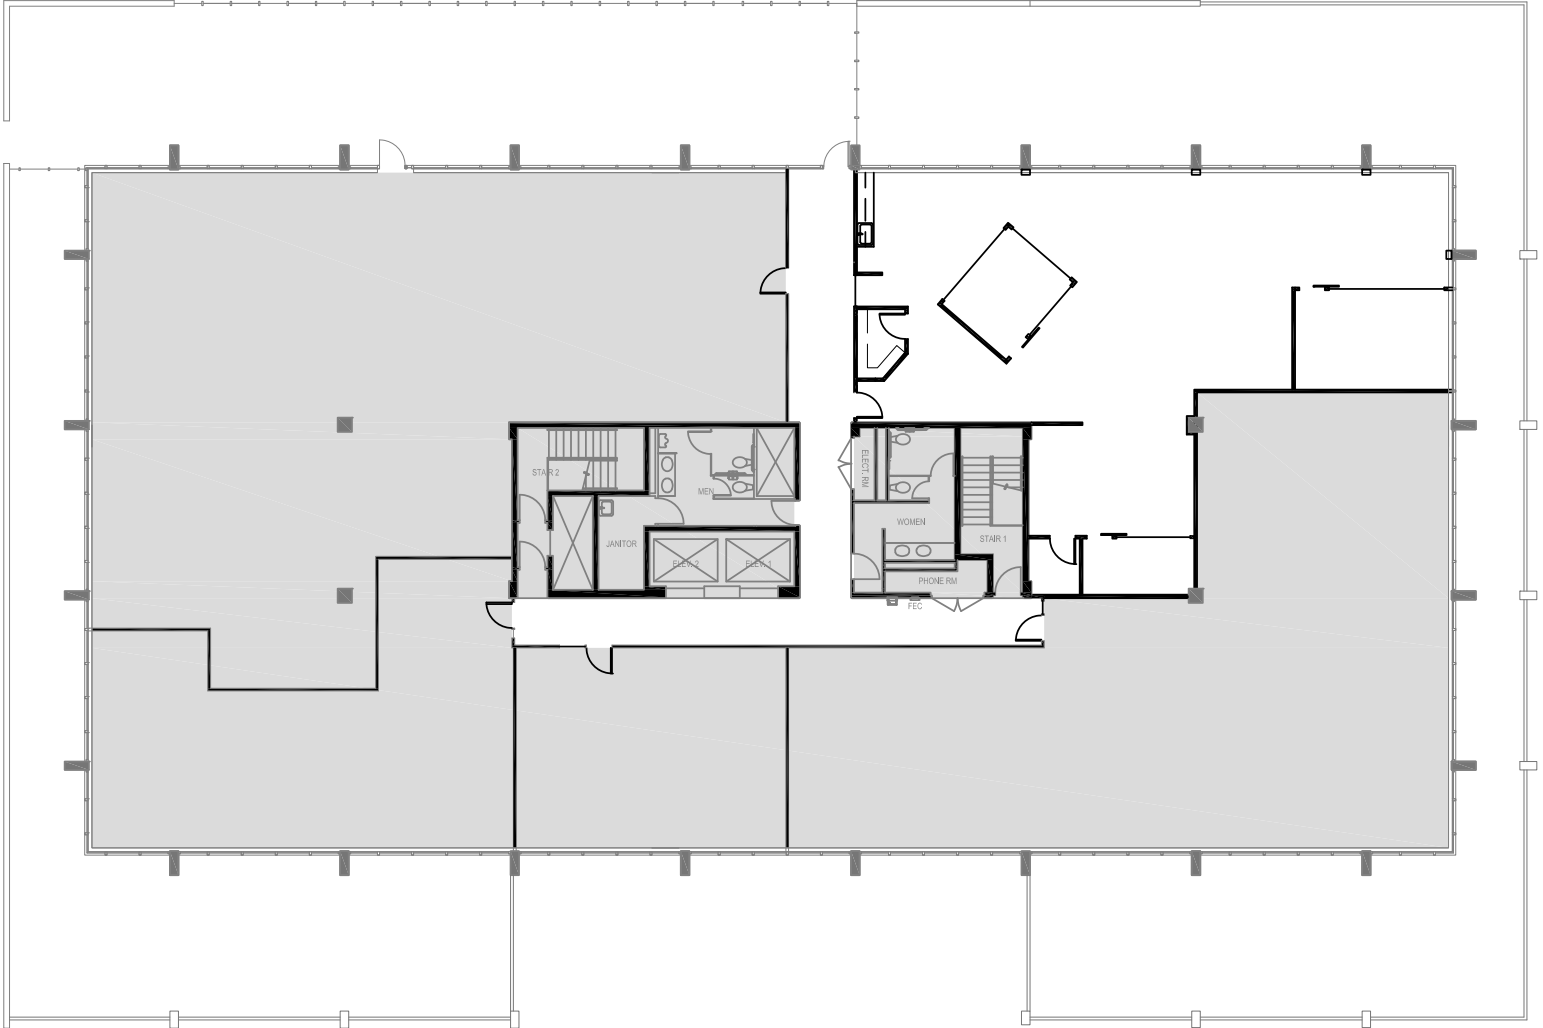

Schedule a Tour
206-467-7600

FOR LEASE

200 FIRST WEST

200 First Avenue W.
Seattle, WA 98119

2ND FLOOR

Rentable square feet: 2,793

Available Leased

<N