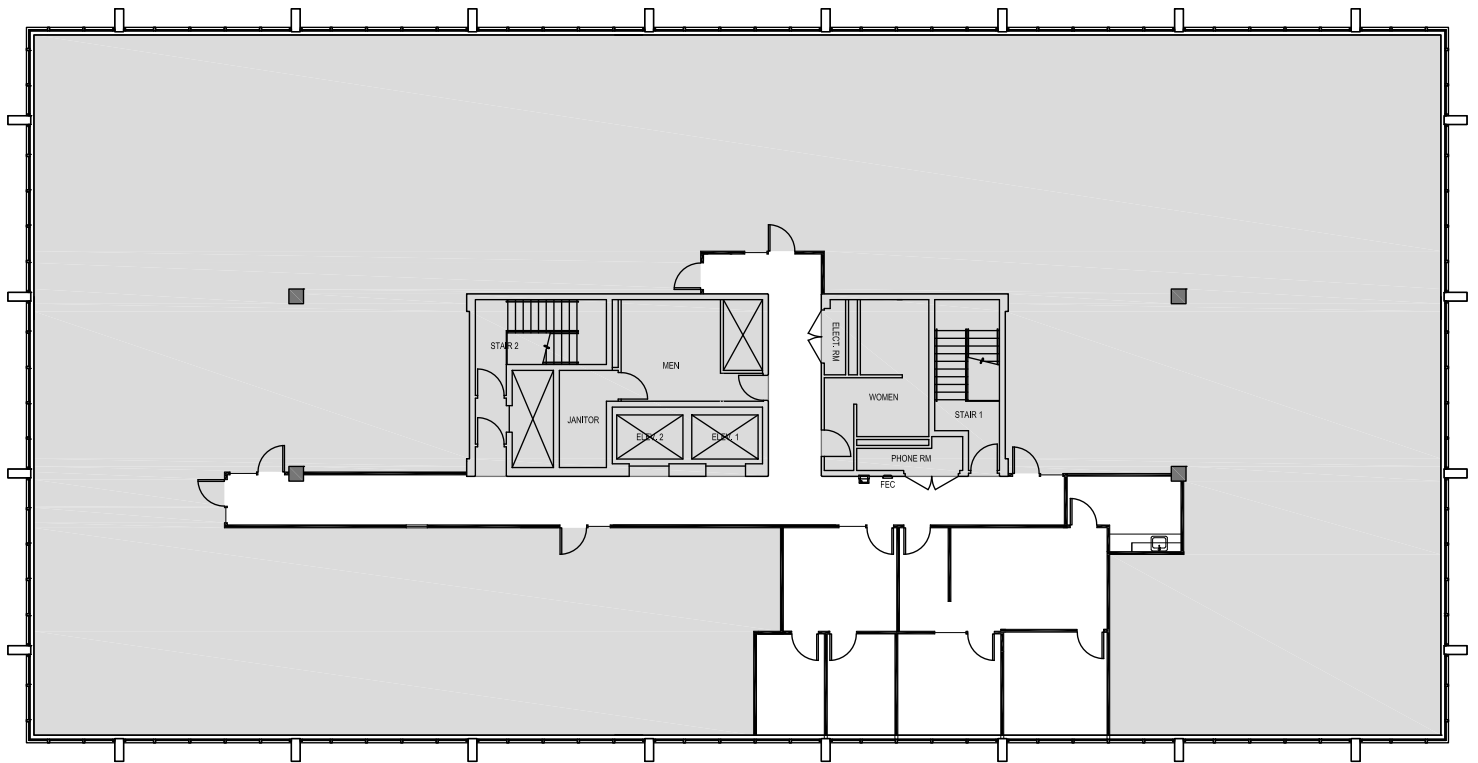

Schedule a Tour
206-467-7600

FOR LEASE

200 FIRST WEST

200 First Avenue W.
Seattle, WA 98119

3RD FLOOR

Rentable square feet: 1,043

Available Leased

< N