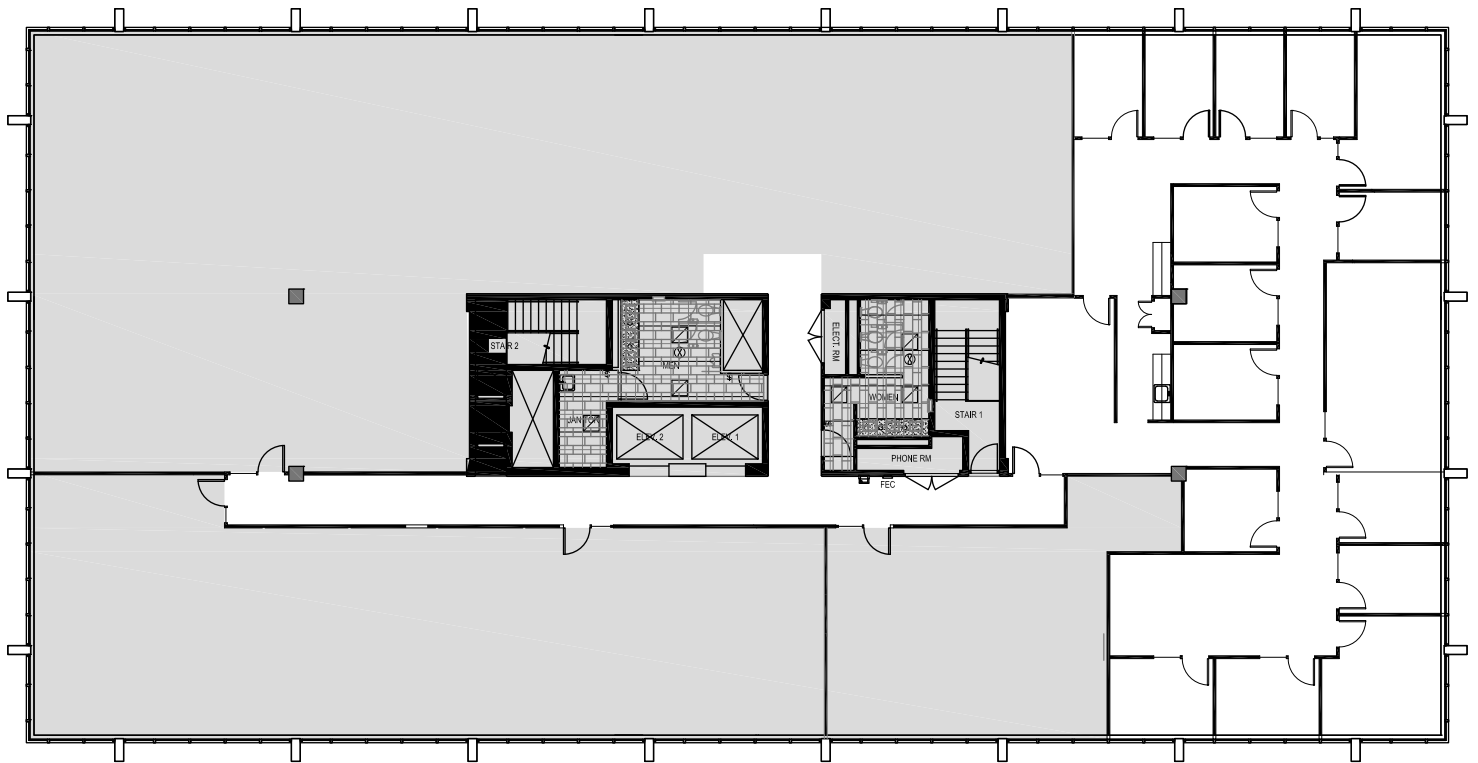

Schedule a Tour
206-467-7600

FOR LEASE

200 FIRST WEST

200 First Avenue W.
Seattle, WA 98119

3RD FLOOR

Rentable square feet: 4,068

Available Leased

< N