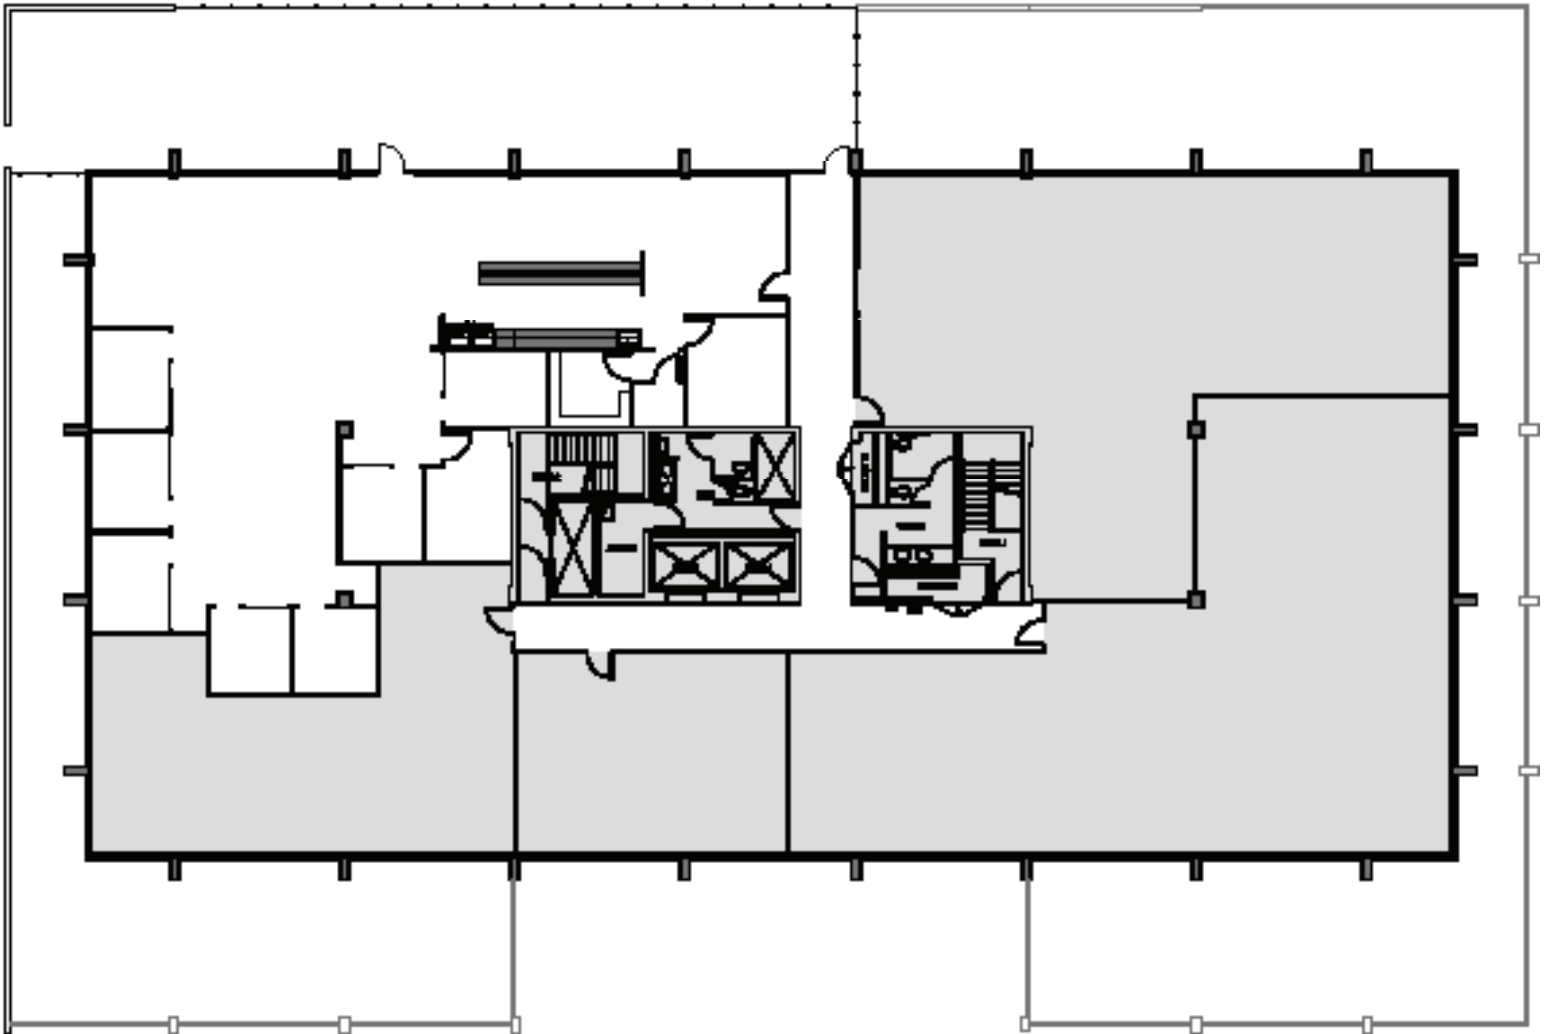

Schedule a Tour
206-467-7600

FOR LEASE

200 FIRST WEST

200 First Avenue W.
Seattle, WA 98119

2NDFLOOR

Rentable square feet: 4,299

Available ☐ Leased ☒

< N