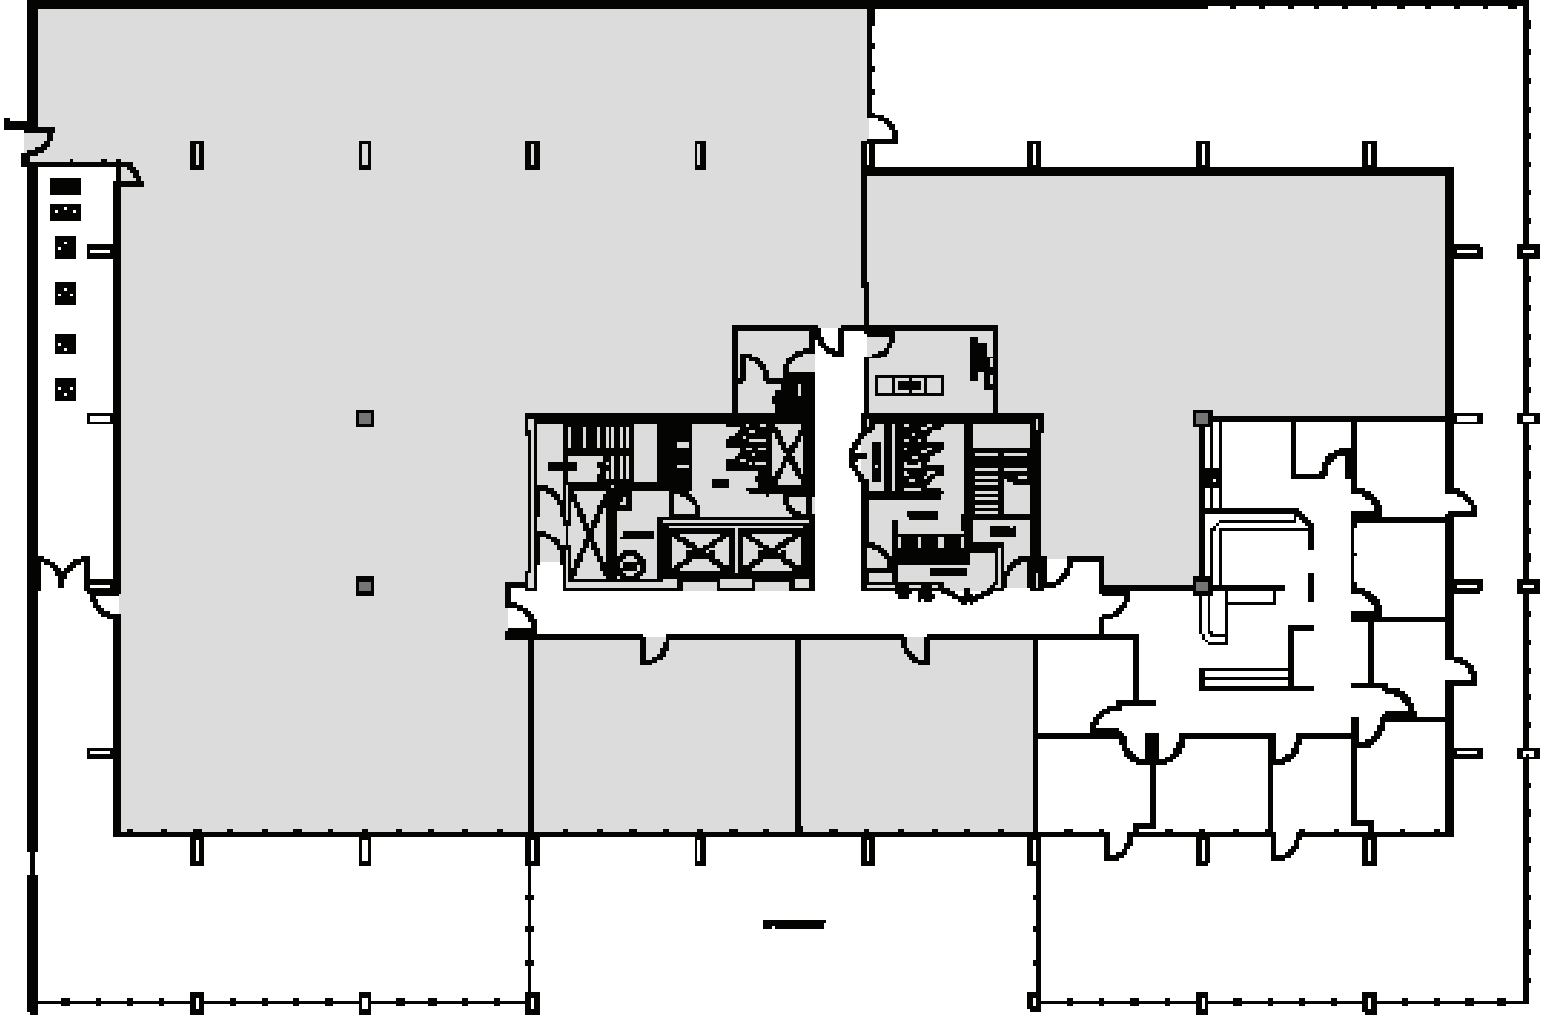

Available Square Footage: 21,340

200 FIRST WEST

200 First Avenue West
Seattle, WA 98119

CALL US TO SCHEDULE A TOUR | 206-467-7600 | martinselig.com

Schedule a Tour
206-467-7600

FOR LEASE

200 FIRST WEST

200 First Avenue W.
Seattle, WA 98119

1ST FLOOR

Rentable square feet: 2,373

Deck rentable square feet: 1,859

Available Leased

<N

Schedule a Tour
206-467-7600

FOR LEASE

200 FIRST WEST