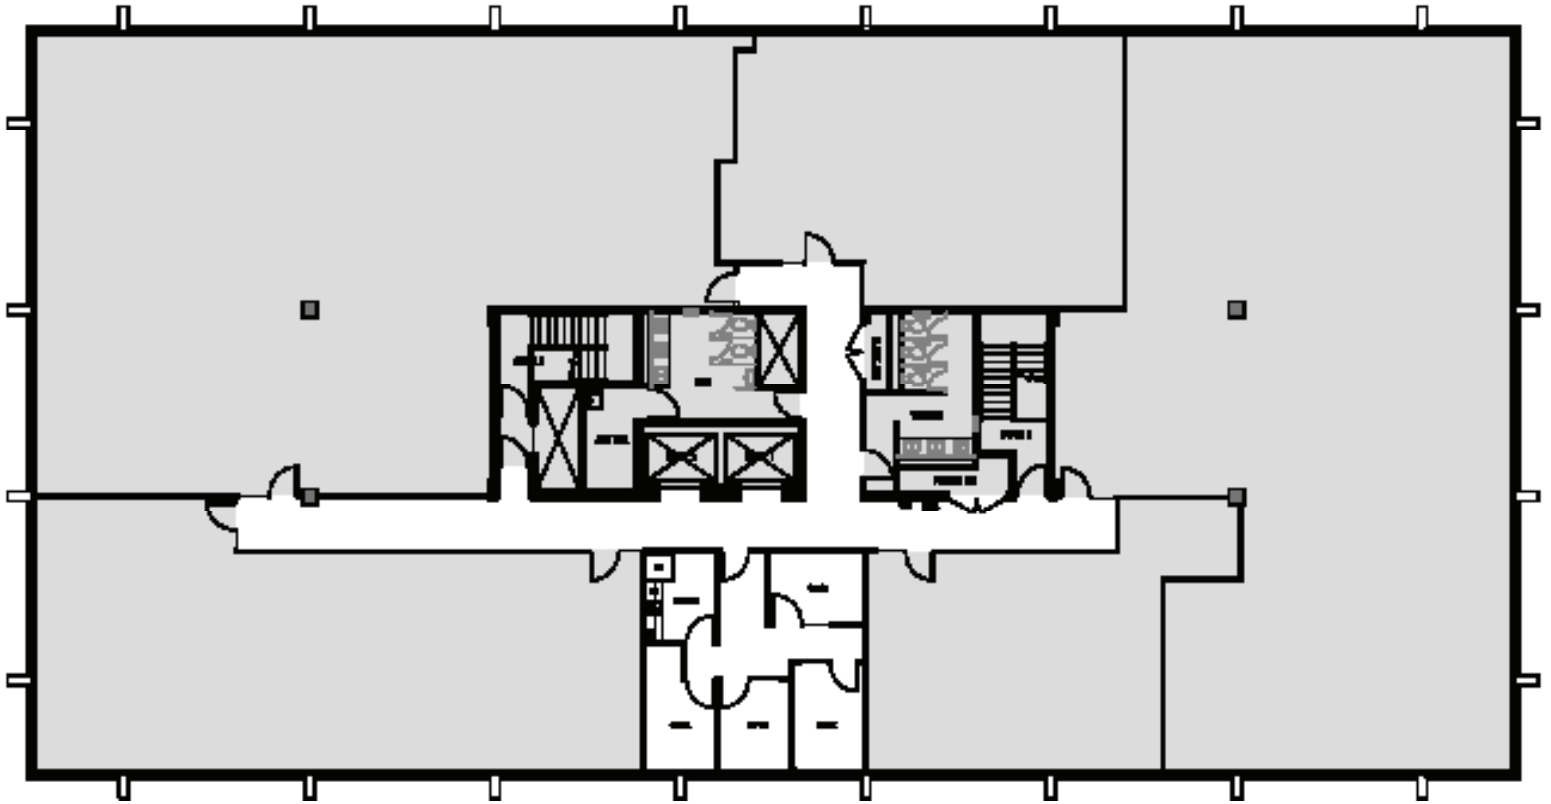

200 First Avenue W.
Seattle, WA 98119

2ND FLOOR

Rentable square feet: 1,535

Available Leased

<N

Schedule a Tour
206-467-7600

FOR LEASE

200 FIRST WEST

200 First Avenue W.
Seattle, WA 98119

3RD FLOOR

Rentable square feet: 690

Available Leased

<N

Schedule a Tour
206-467-7600

FOR LEASE

200 FIRST WEST