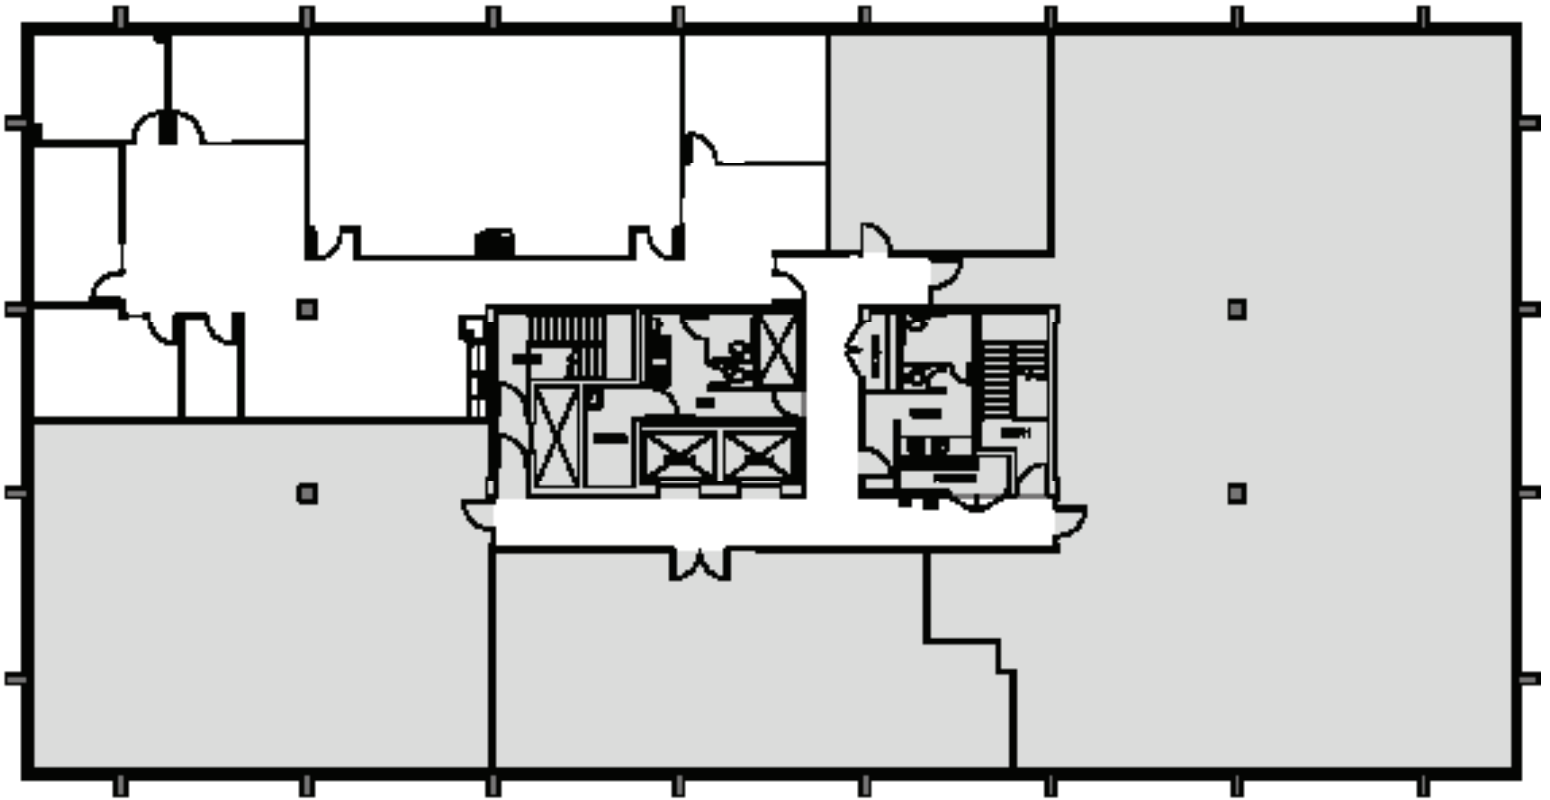

Schedule a Tour
206-467-7600

FOR LEASE

200 FIRST WEST

200 First Avenue W.
Seattle, WA 98119

4TH FLOOR

Rentable square feet: 3,815

Available ☐ Leased ☒

< N