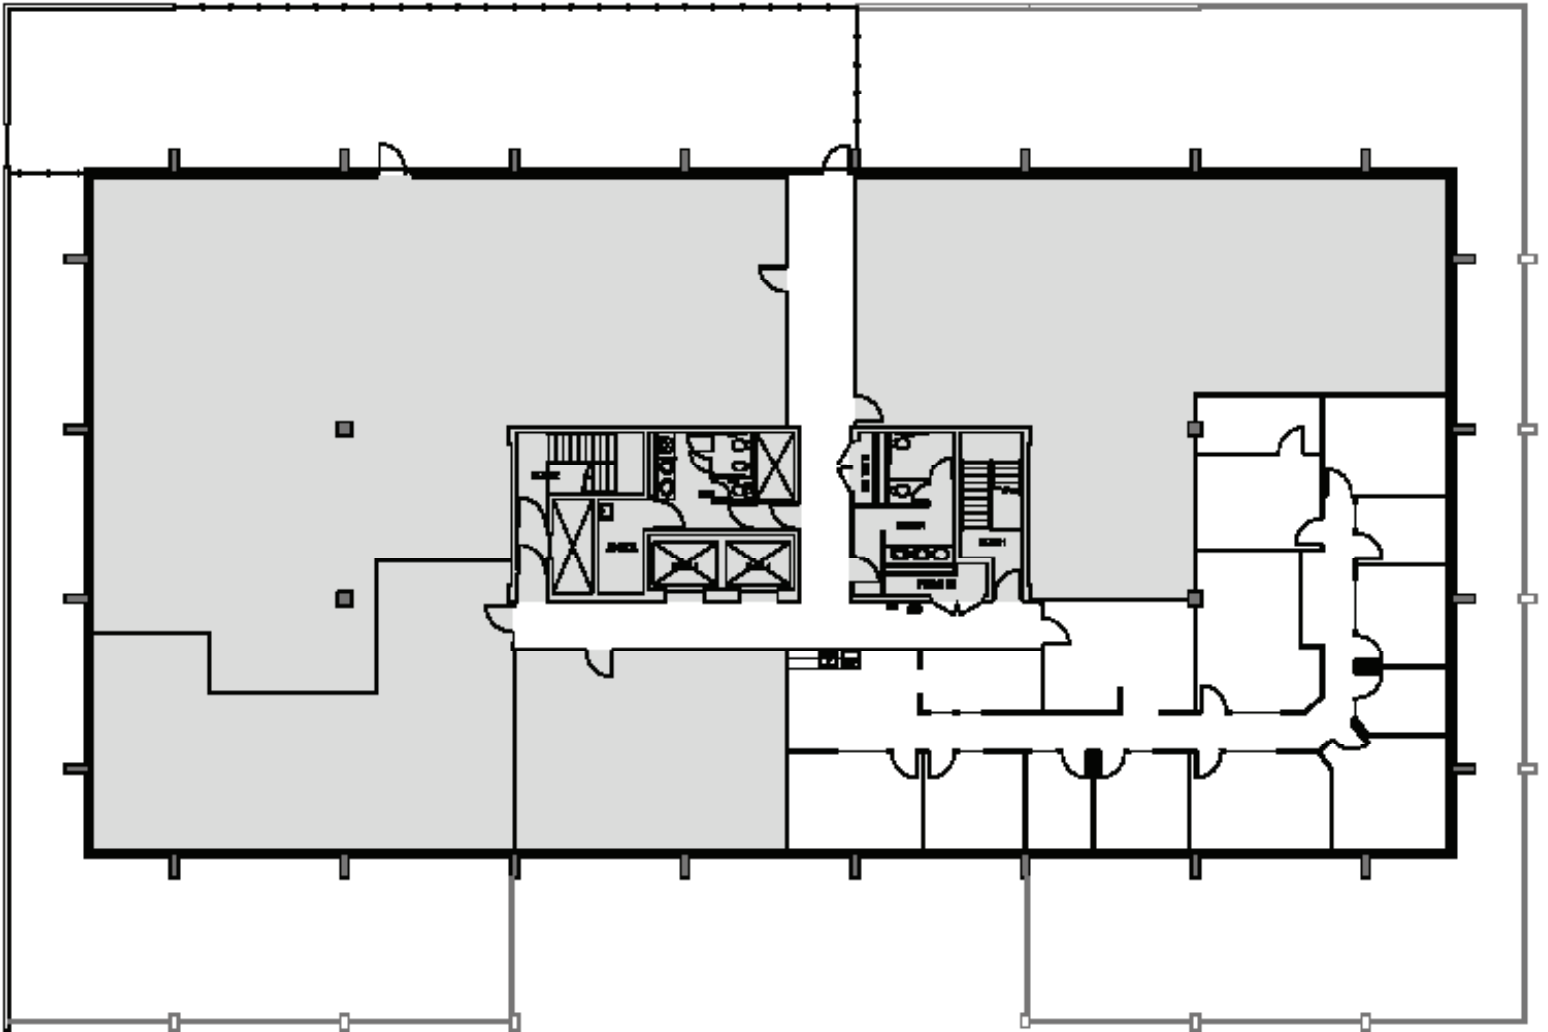

200 First Avenue W.
Seattle, WA 98119

2NDFLOOR

Rentable square feet: 4,299

Available Leased

< N

Schedule a Tour
206-467-7600

FOR LEASE

200 FIRST WEST

200 First Avenue W.
Seattle, WA 98119

2ND FLOOR

Rentable square feet: 3,414

Available Leased

< N

Schedule a Tour
206-467-7600

FOR LEASE

200 FIRST WEST