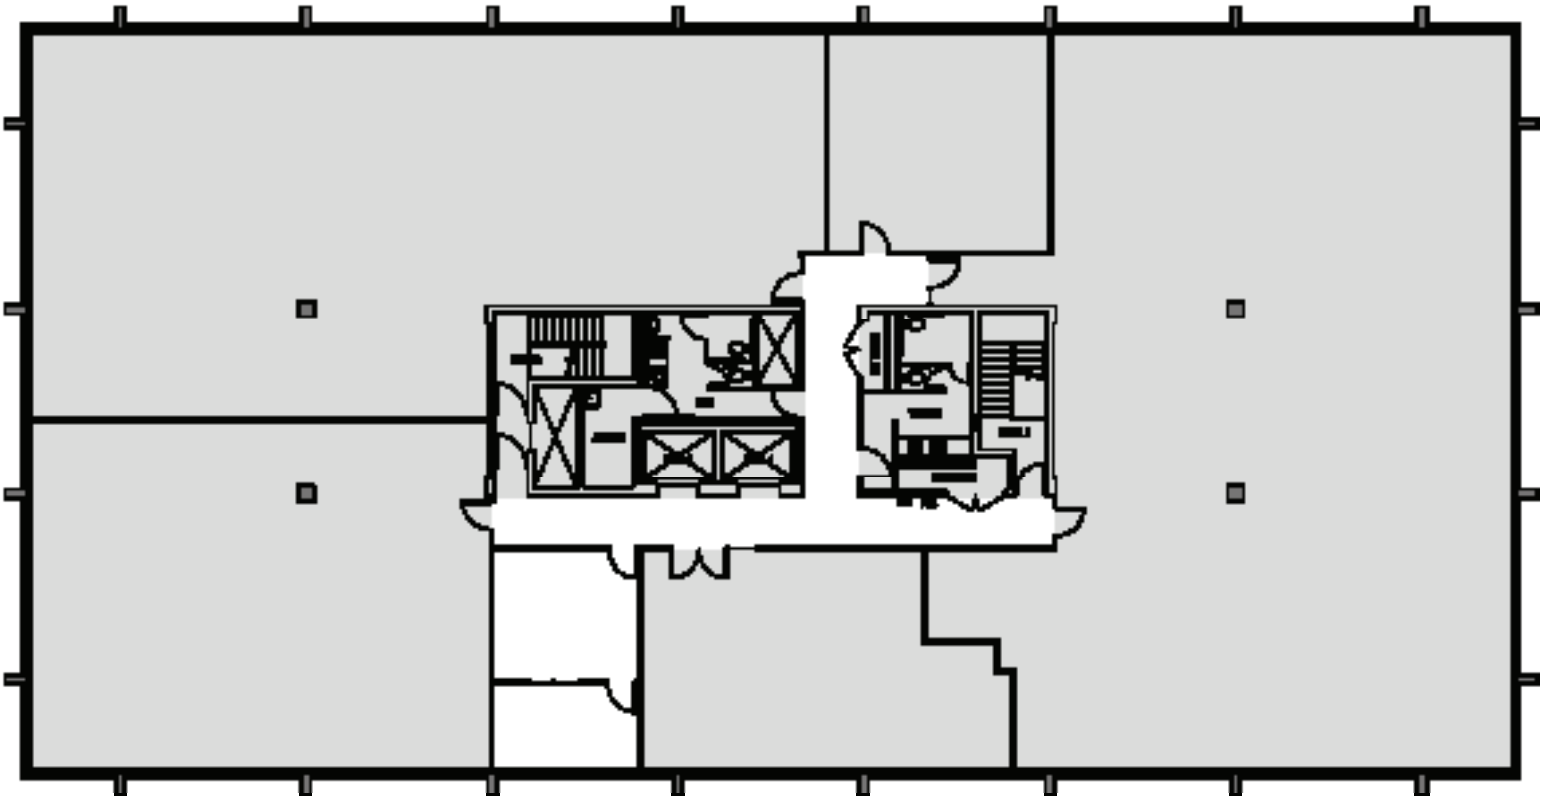

Schedule a Tour
206-467-7600

FOR LEASE

200 FIRST WEST

200 First Avenue W.
Seattle, WA 98119

4TH FLOOR

Rentable square feet: 454

Available ☐ Leased ☒

<N