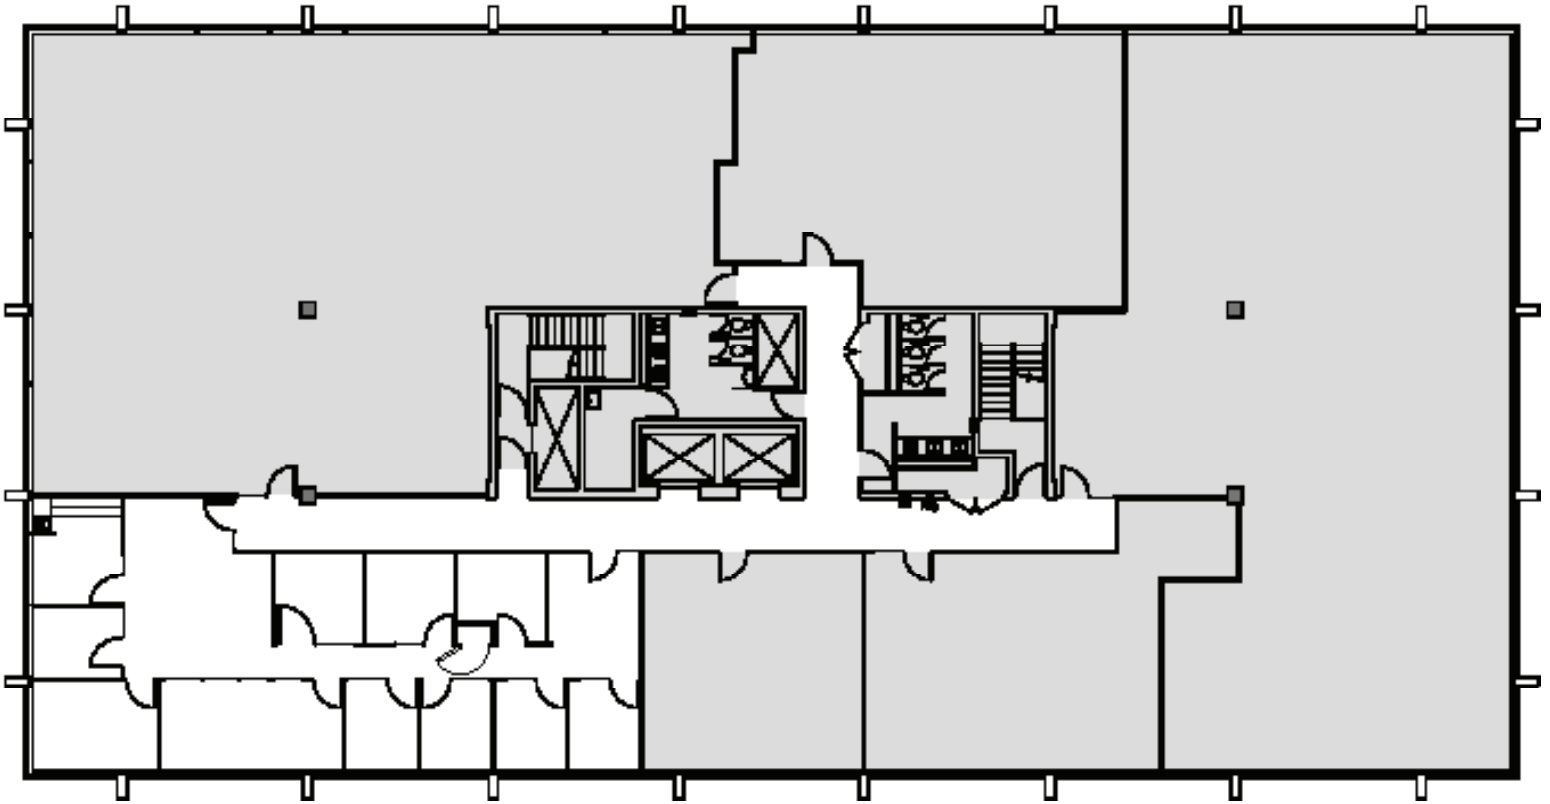

Schedule a Tour
206-467-7600

FOR LEASE

200 FIRST WEST

200 First Avenue W.
Seattle, WA 98119

3RD FLOOR

Rentable square feet: 2,173

Available ☐ Leased ☒

< N