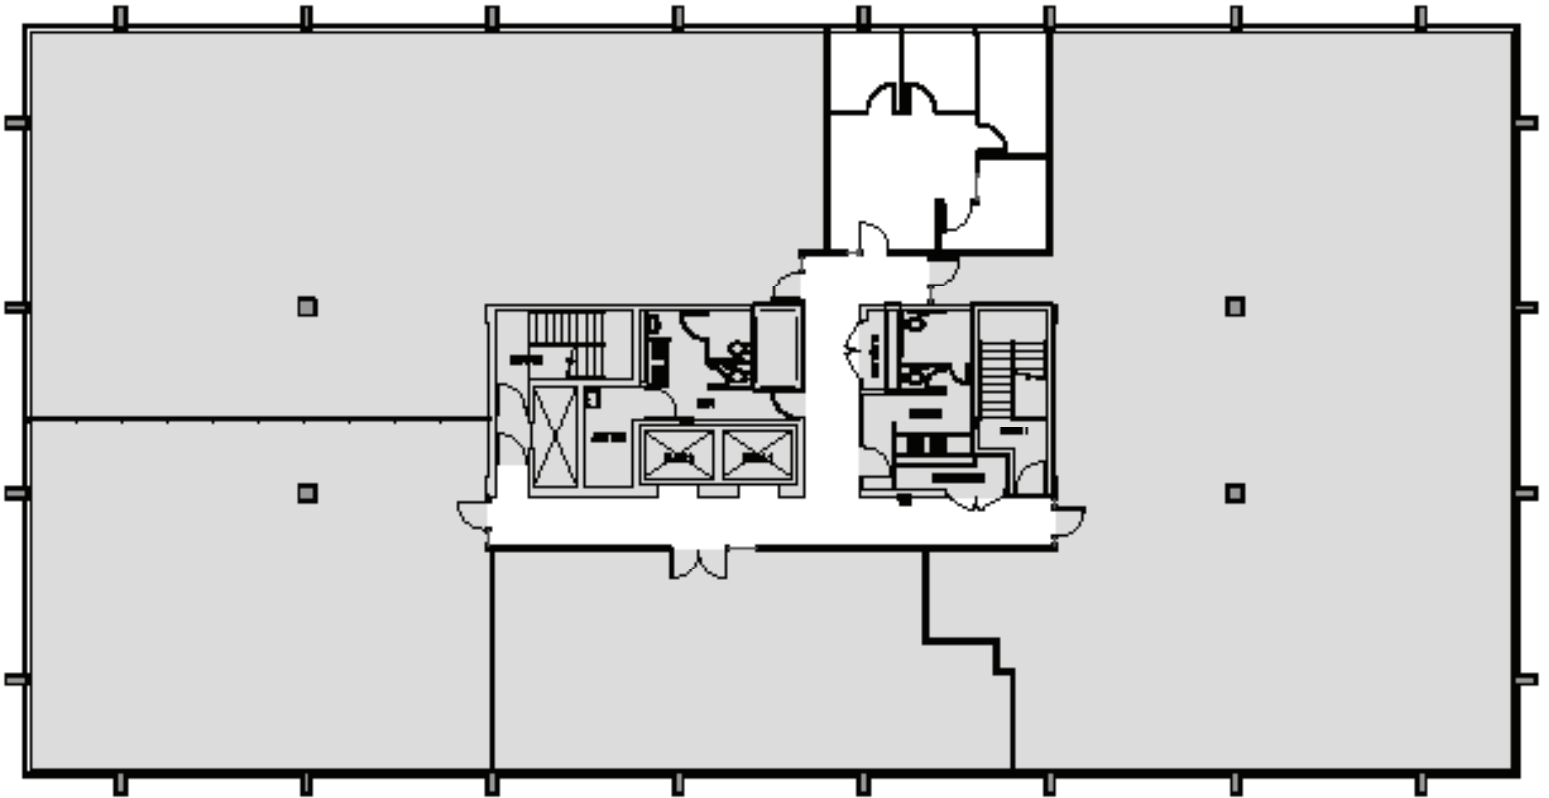

Schedule a Tour
206-467-7600

FOR LEASE

200 FIRST WEST

200 First Avenue W.
Seattle, WA 98119

4TH FLOOR

Rentable square feet: 728

Available ☐ Leased ☒

< N