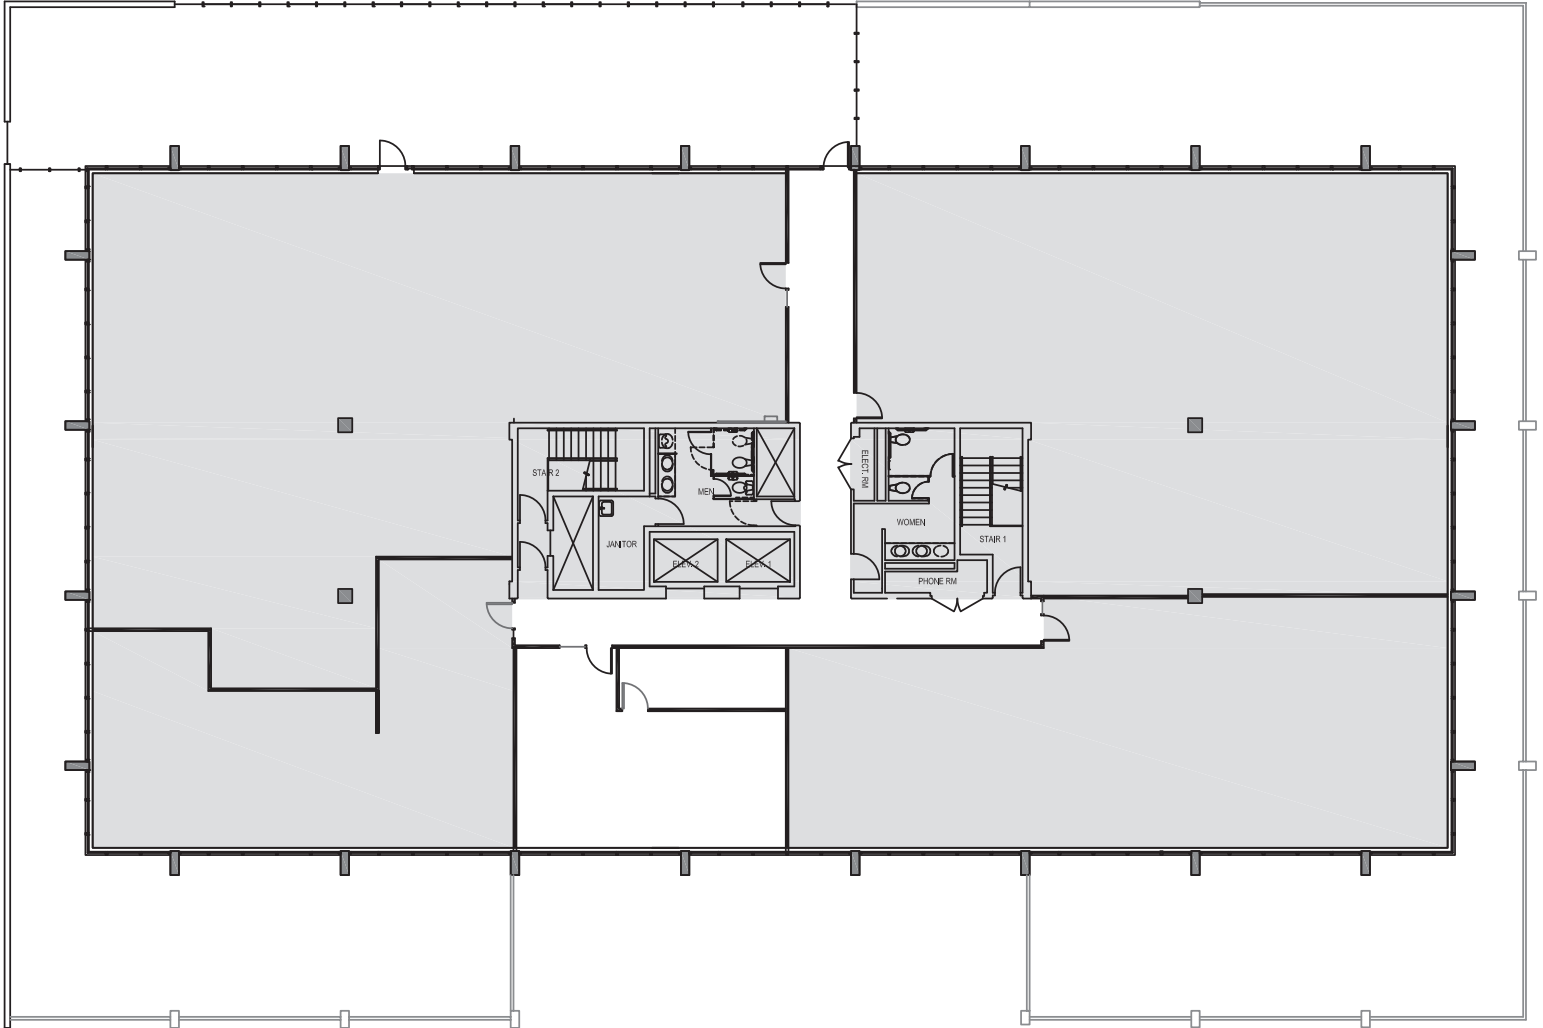

Schedule a Tour
206-467-7600

FOR LEASE

200 FIRST WEST

200 First Avenue W.
Seattle, WA 98119

2ND FLOOR

Rentable square feet: 901

Available ☐ Leased ☒

<N