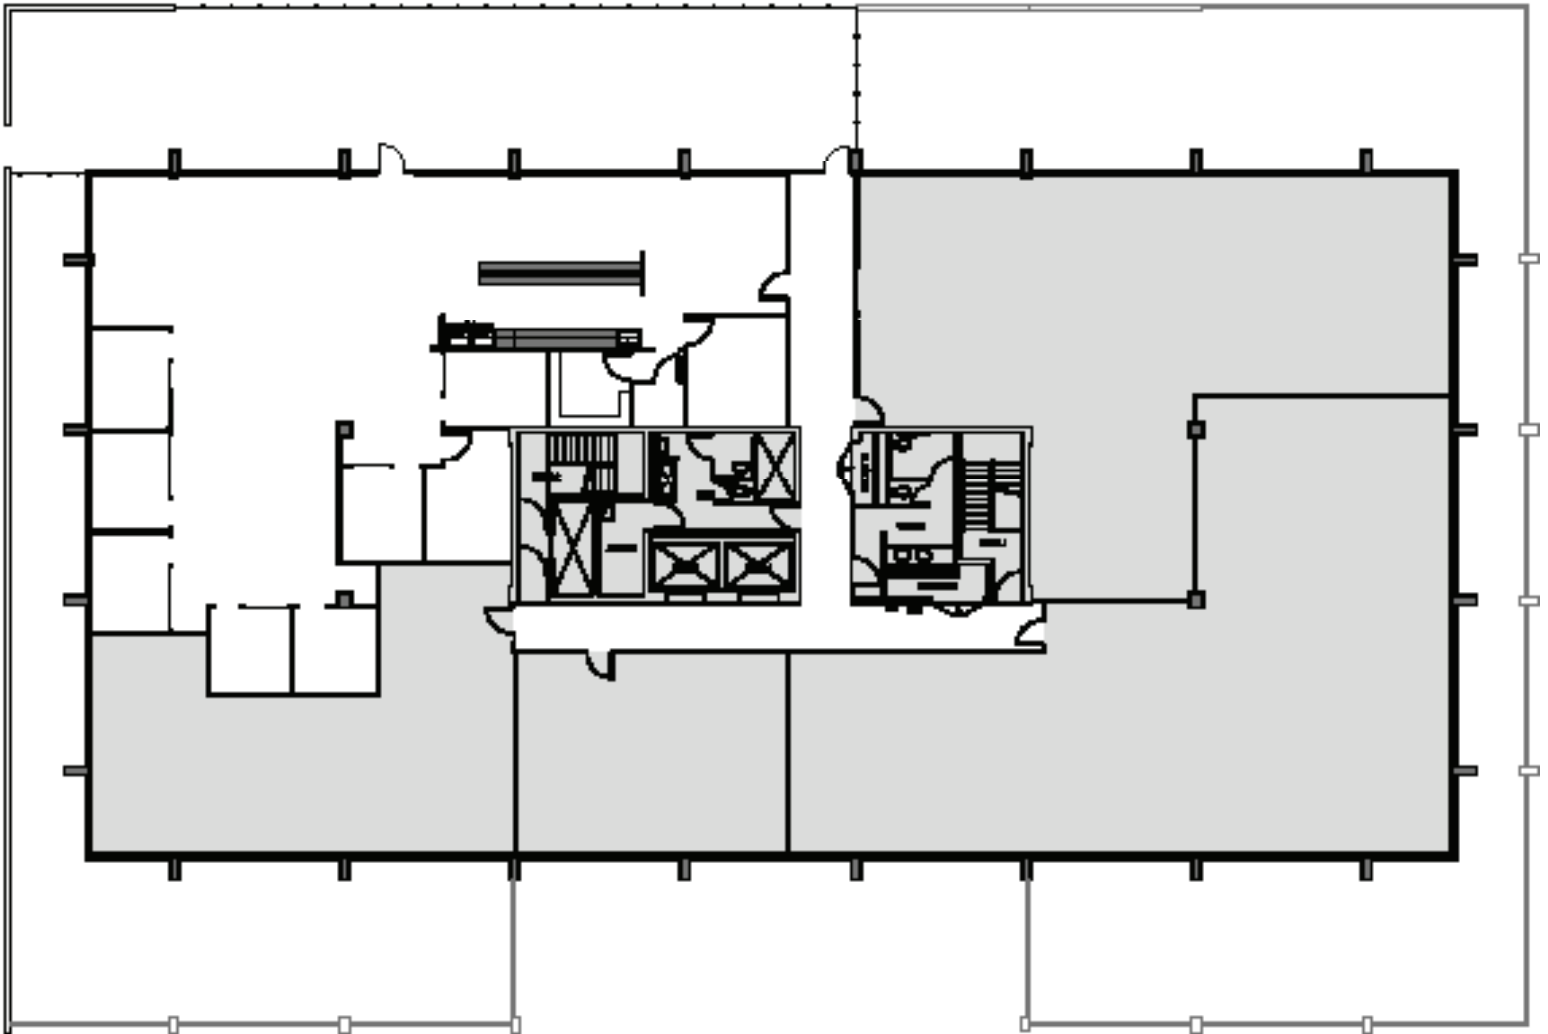

Schedule a Tour
206-467-7600

FOR LEASE

200 FIRST WEST

200 First Avenue W.
Seattle, WA 98119

2NDFLOOR

Rentable square feet: 4,299

Available ☐ Leased ☒

<N