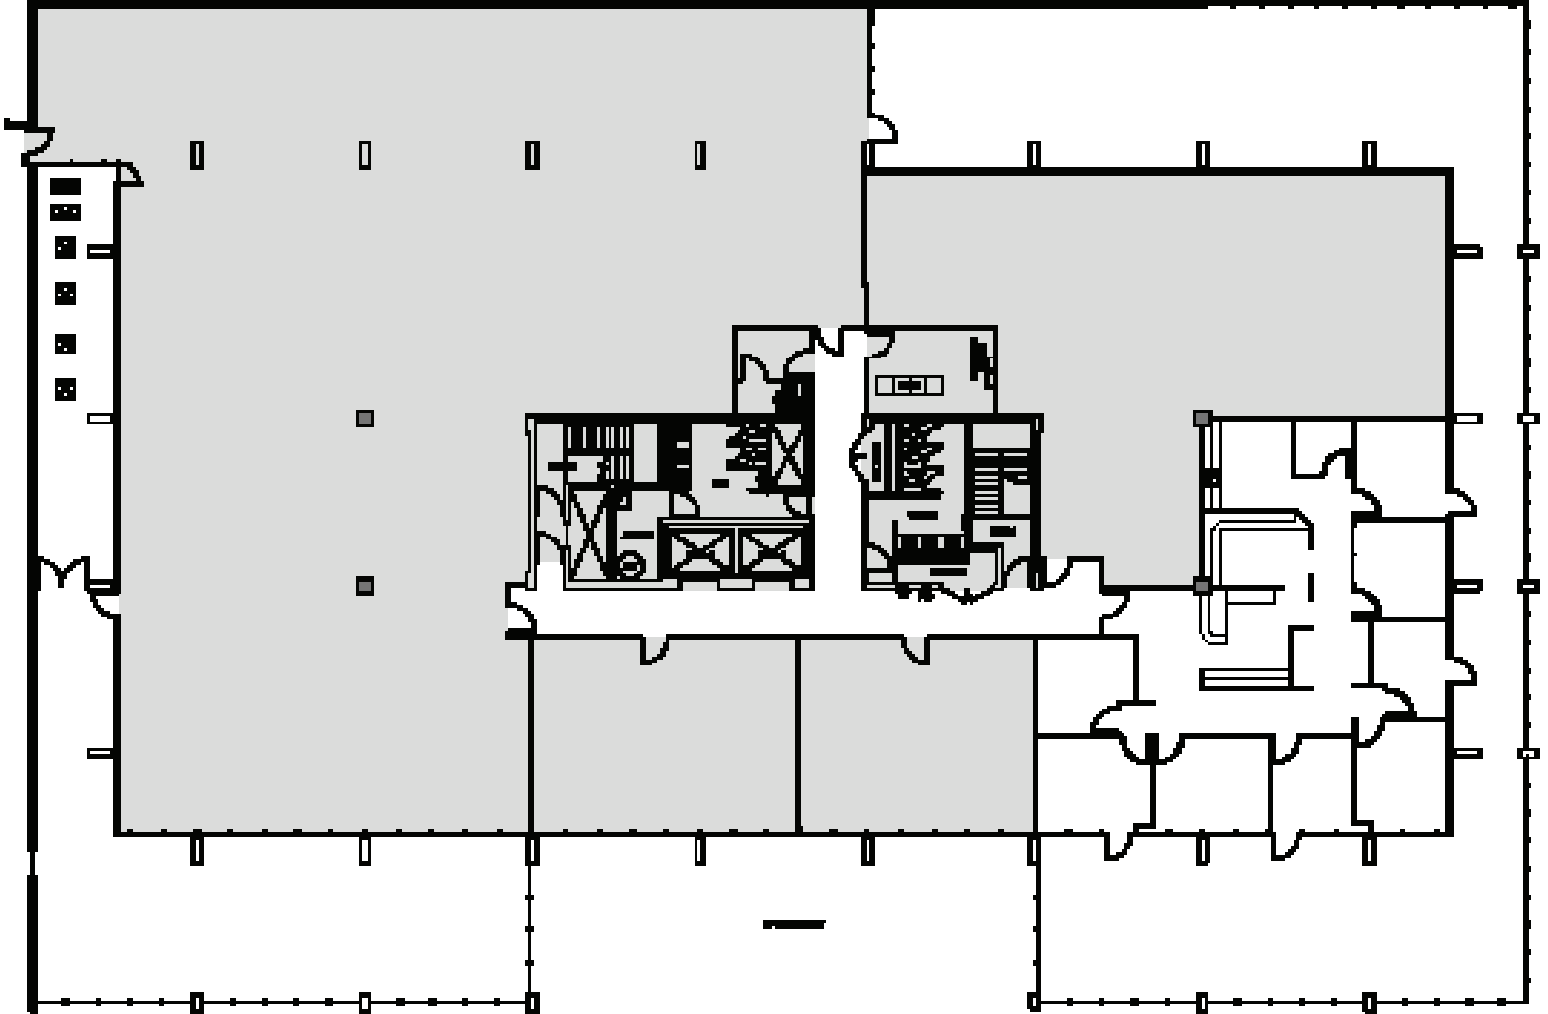

Available Square Footage: 21,560

200 FIRST WEST

200 First Avenue West
Seattle, WA 98119

CALL US TO SCHEDULE A TOUR | 206-467-7600 | martinselig.com

Schedule a Tour
206-467-7600

FOR LEASE

200 FIRST WEST

200 First Avenue W.
Seattle, WA 98119

1ST FLOOR

Rentable square feet: 2,373

Deck rentable square feet: 1,859

Available Leased

<N

Schedule a Tour
206-467-7600

FOR LEASE

200 FIRST WEST