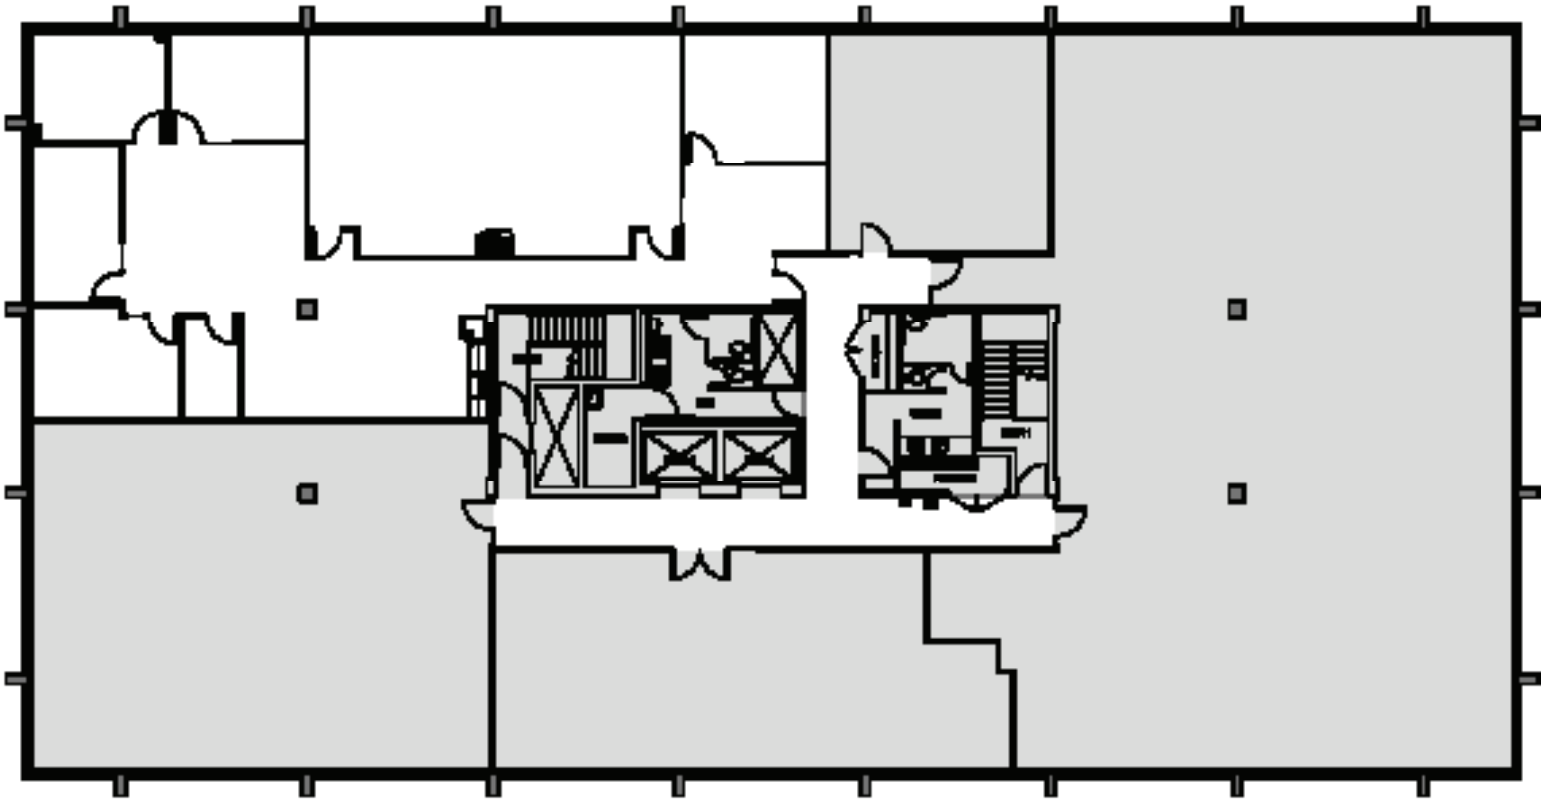

Schedule a Tour
206-467-7600

FOR LEASE

200 FIRST WEST

200 First Avenue W.
Seattle, WA 98119

4TH FLOOR

Rentable square feet: 3,815

Available ☐ Leased ☒

< N