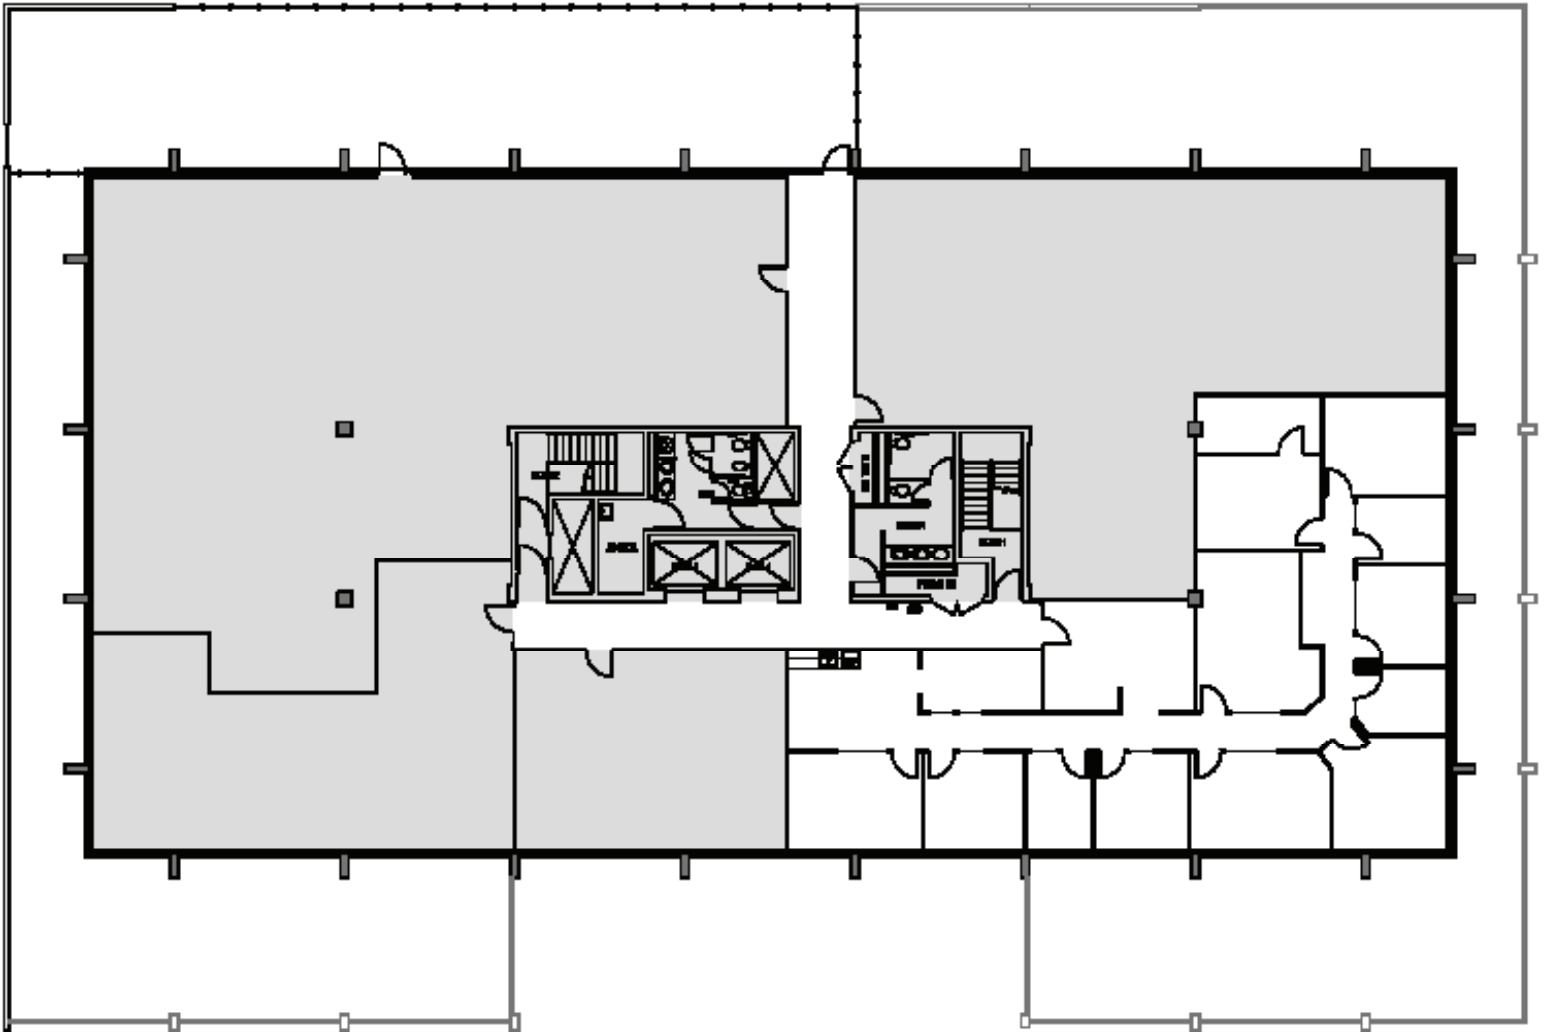

200 First Avenue W.
Seattle, WA 98119

2NDFLOOR

Rentable square feet: 4,299

Available Leased

<N

Schedule a Tour
206-467-7600

FOR LEASE

200 FIRST WEST

200 First Avenue W.
Seattle, WA 98119

2ND FLOOR

Rentable square feet: 3,414

Available Leased

< N

Schedule a Tour
206-467-7600

FOR LEASE

200 FIRST WEST