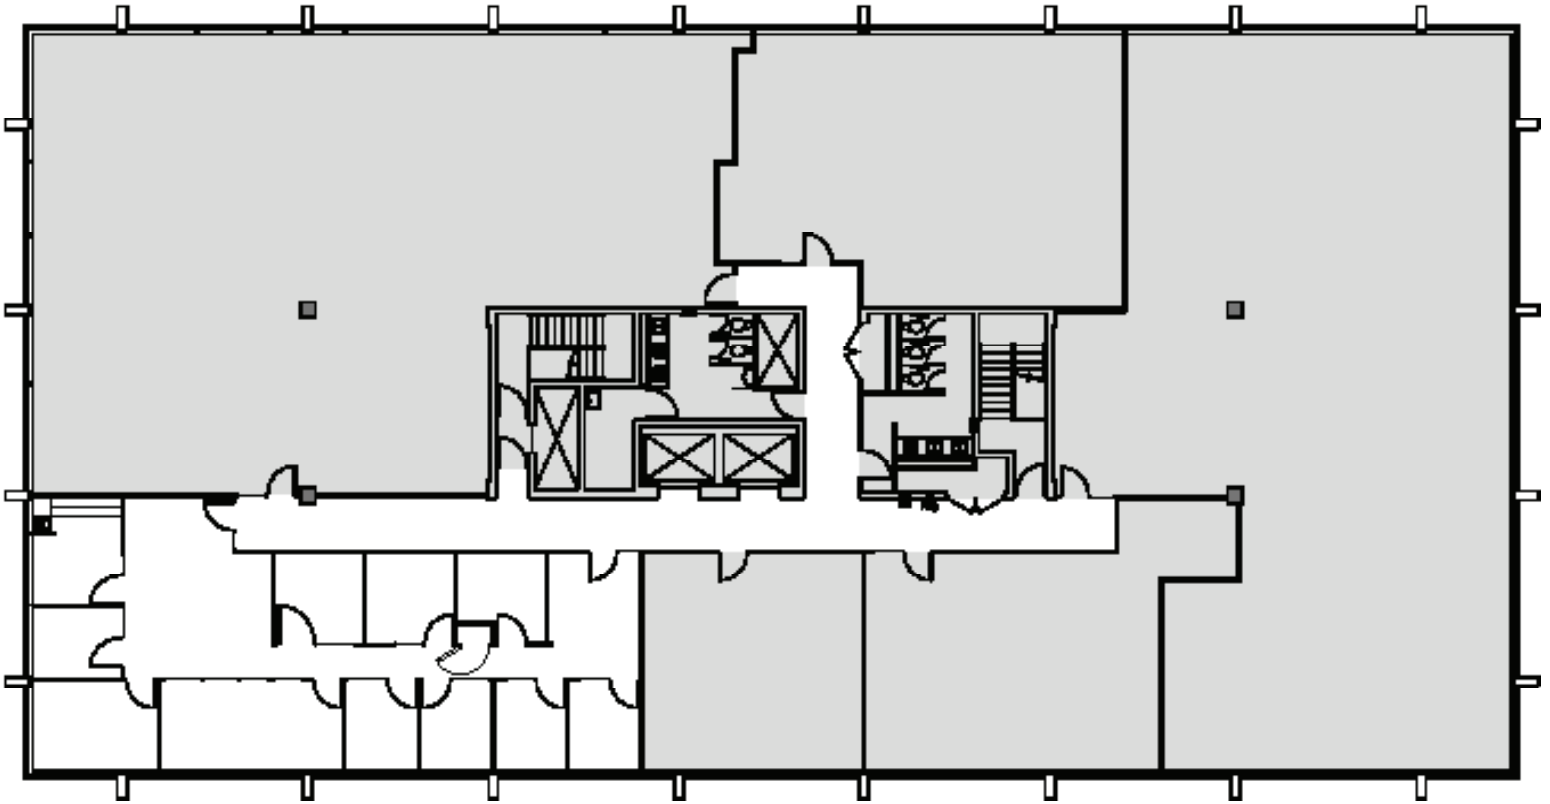

Schedule a Tour
206-467-7600

FOR LEASE

200 FIRST WEST

200 First Avenue W.
Seattle, WA 98119

3RD FLOOR

Rentable square feet: 2,173

Available ☐ Leased ☒

< N