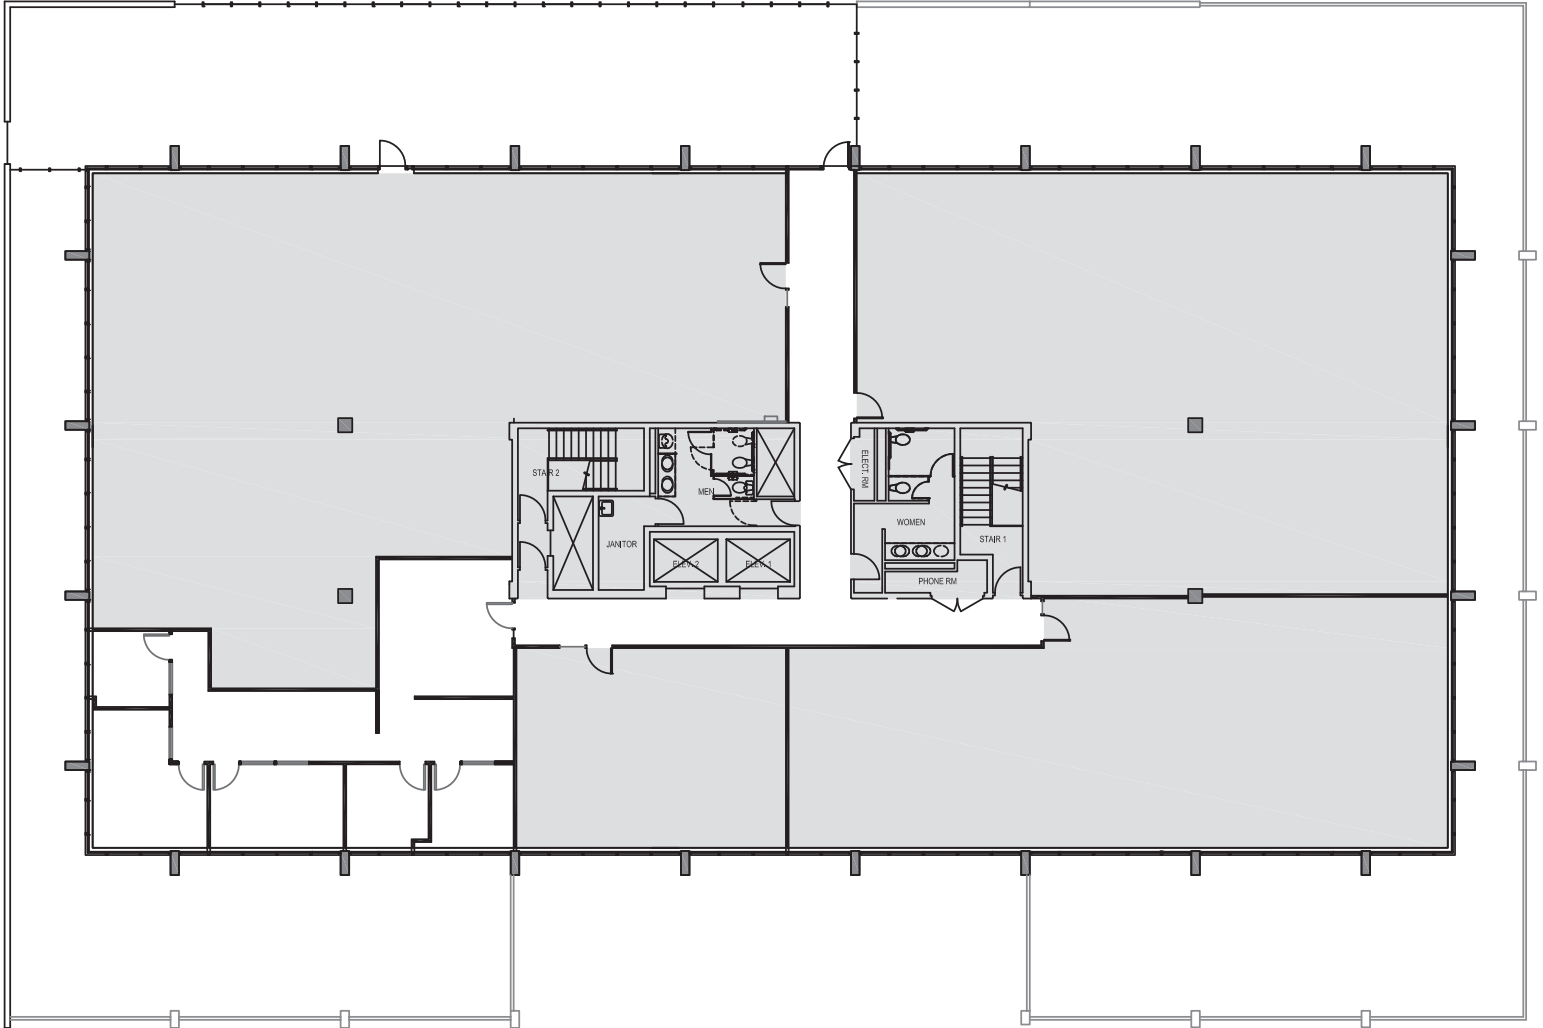

Schedule a Tour
206-467-7600

FOR LEASE

200 FIRST WEST

200 First Avenue W.
Seattle, WA 98119

2ND FLOOR

Rentable square feet: 1,535

Available ☐ Leased ☒

<N