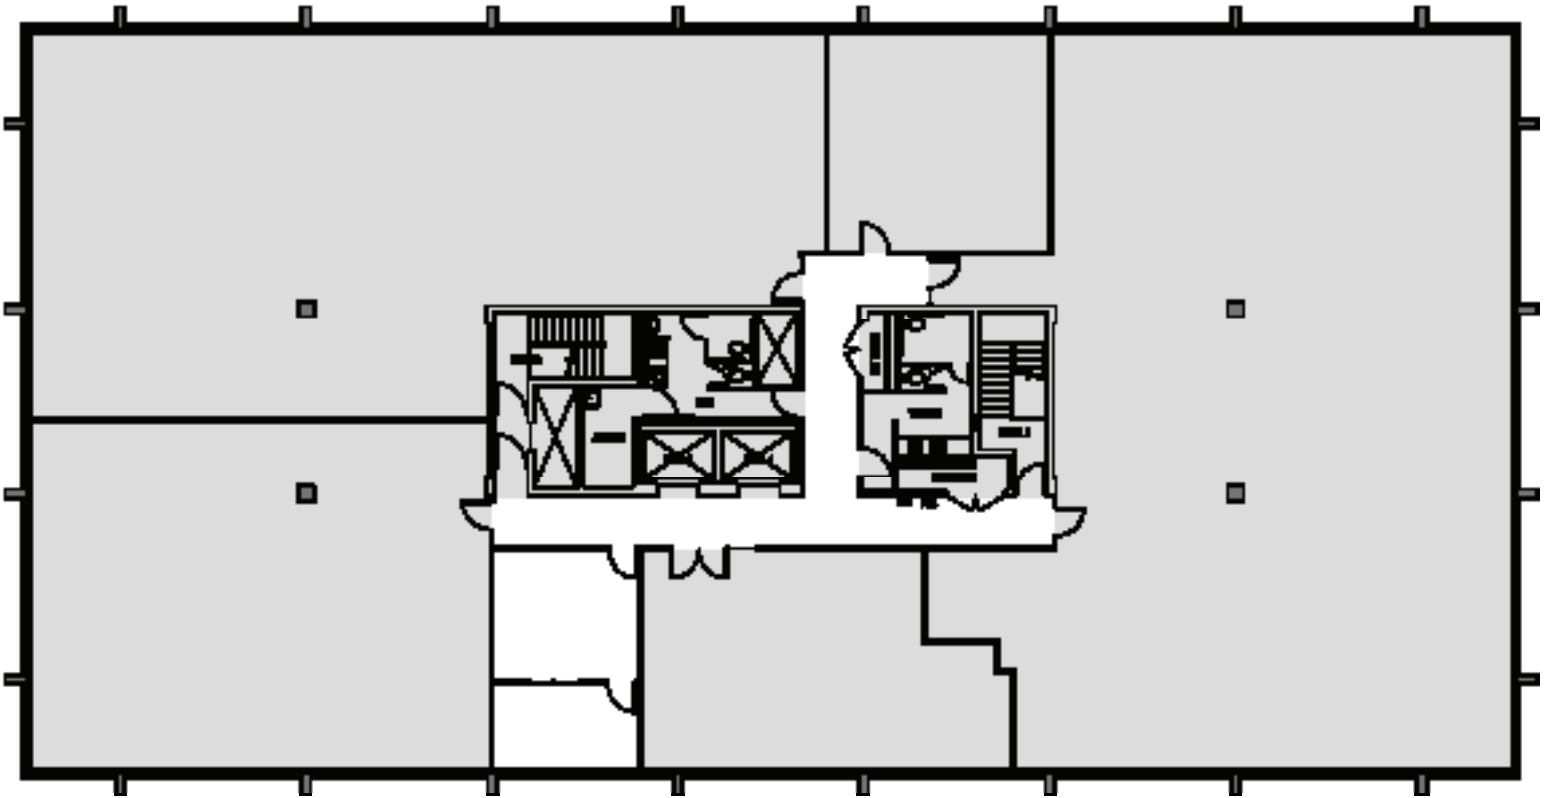

Schedule a Tour
206-467-7600

FOR LEASE

200 FIRST WEST

200 First Avenue W.
Seattle, WA 98119

4TH FLOOR

Rentable square feet: 463

Available ☐ Leased ☒

<N