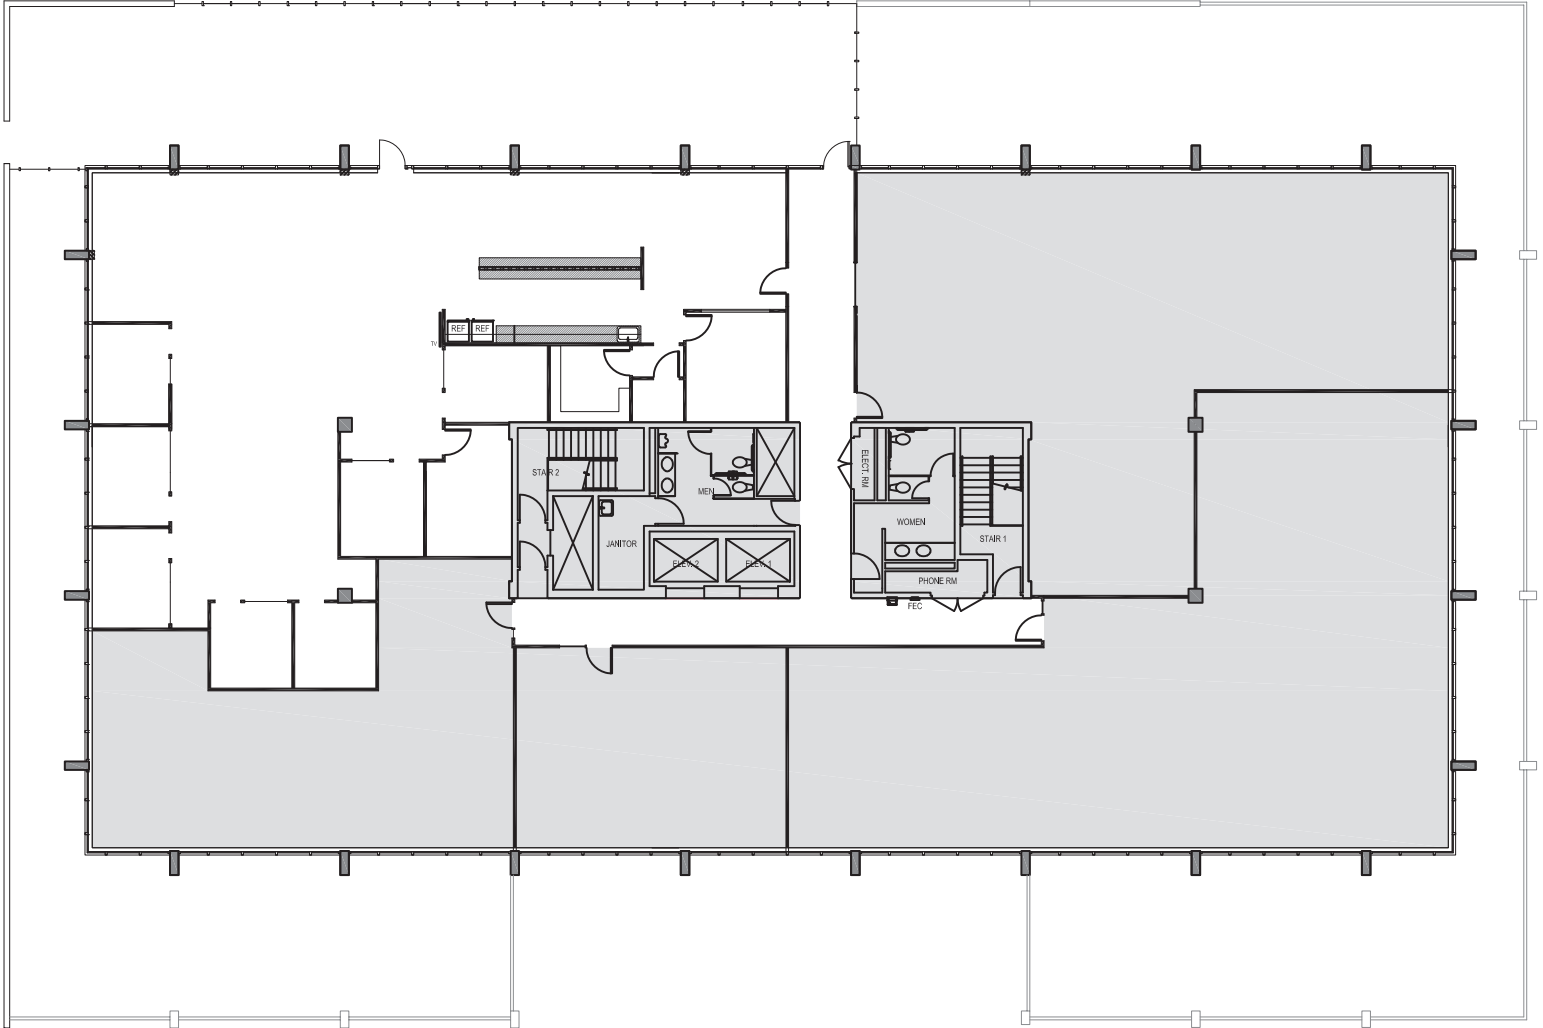

FIRST FLOOR

Rentable square feet: 4,221

Available Leased

Schedule a Tour
206-467-7600

FOR LEASE

200 FIRST WEST

200 First Avenue W.
Seattle, WA 98119

SECOND FLOOR

Rentable square feet: 4,299

Available Leased

< N

Schedule a Tour
206-467-7600

FOR LEASE

200 FIRST WEST

200 First Avenue W.
Seattle, WA 98119

SECOND FLOOR