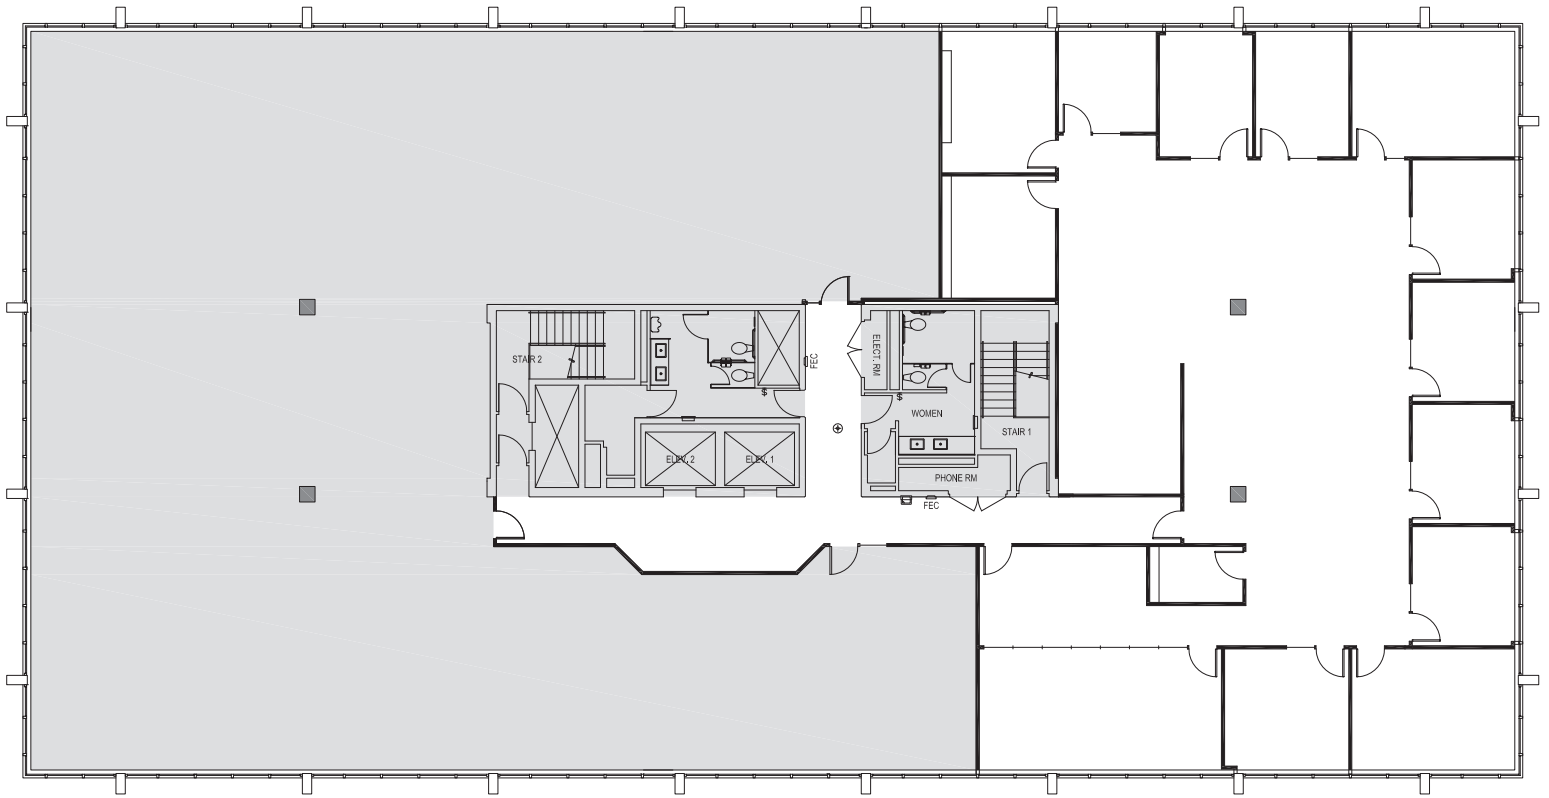

Schedule a Tour
206-467-7600

FOR LEASE

200 FIRST WEST

200 First Avenue W.
Seattle, WA 98119

FIFTH FLOOR

Rentable square feet: 5,471

Available Leased

Schedule a Tour
206-467-7600