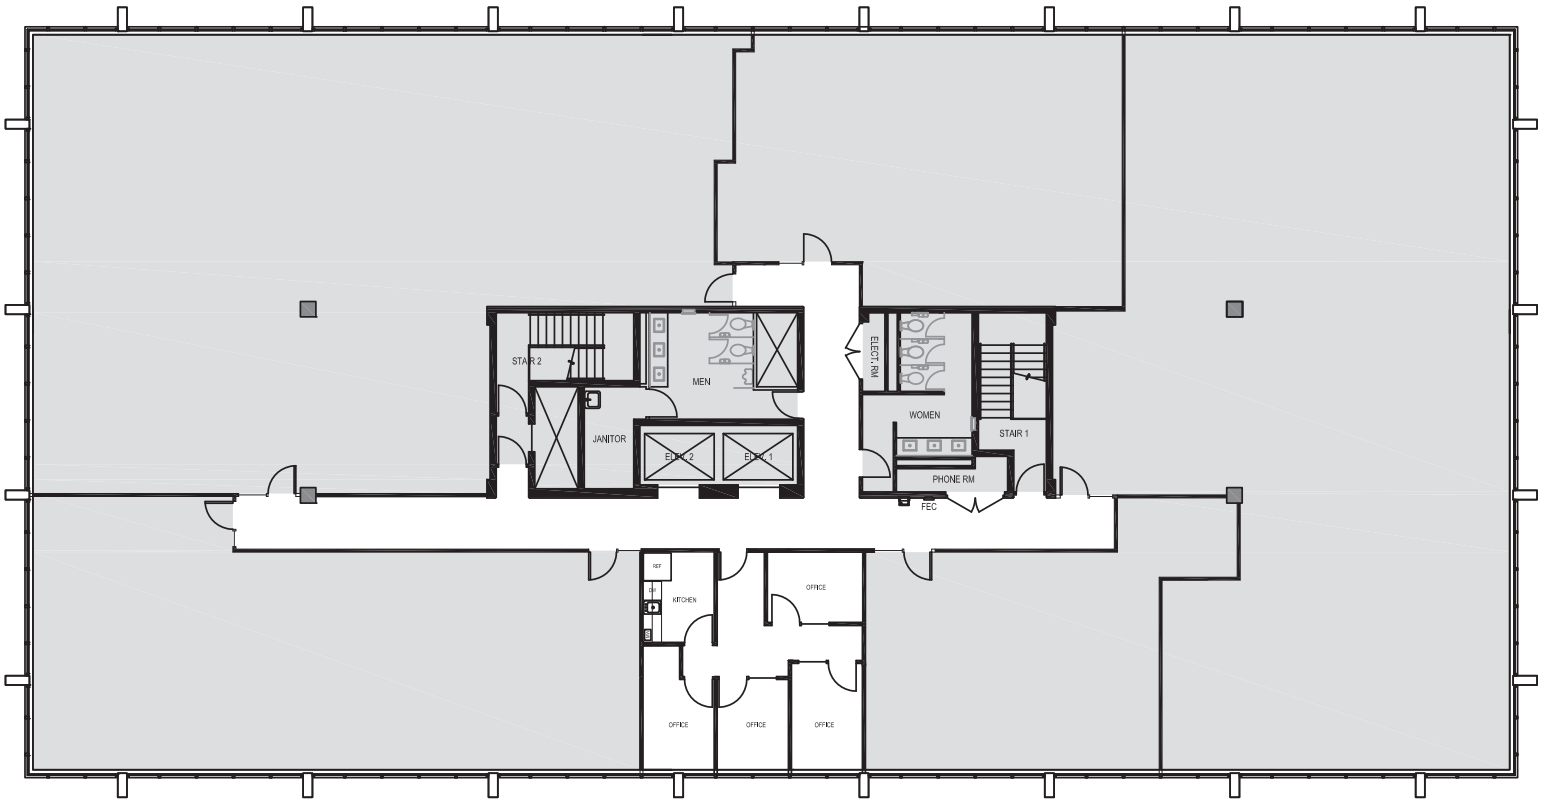

Rentable square feet: 3,414

Available Leased

Schedule a Tour
206-467-7600

FOR LEASE

200 FIRST WEST

200 First Avenue W.
Seattle, WA 98119

THIRD FLOOR

Rentable square feet: 690

Available Leased

< N

Schedule a Tour
206-467-7600

FOR LEASE

200 FIRST WEST

200 First Avenue W.
Seattle, WA 98119

FOURTH FLOOR

Rentable square feet: 454