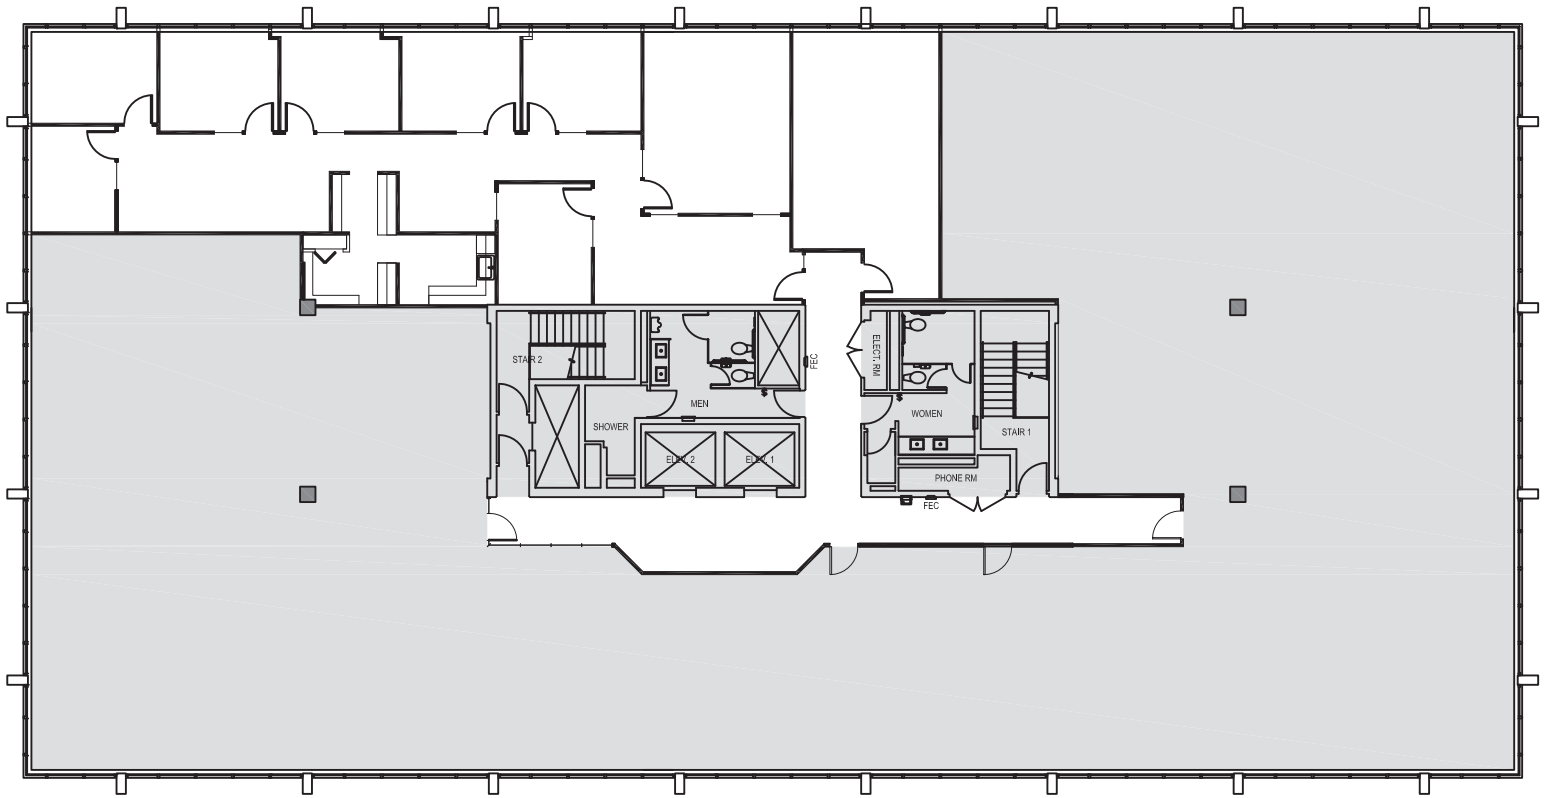

FOR LEASE

200 FIRST WEST

200 First Avenue W.
Seattle, WA 98119

FIFTH FLOOR

Rentable square feet: 3,230

Available Leased

<N