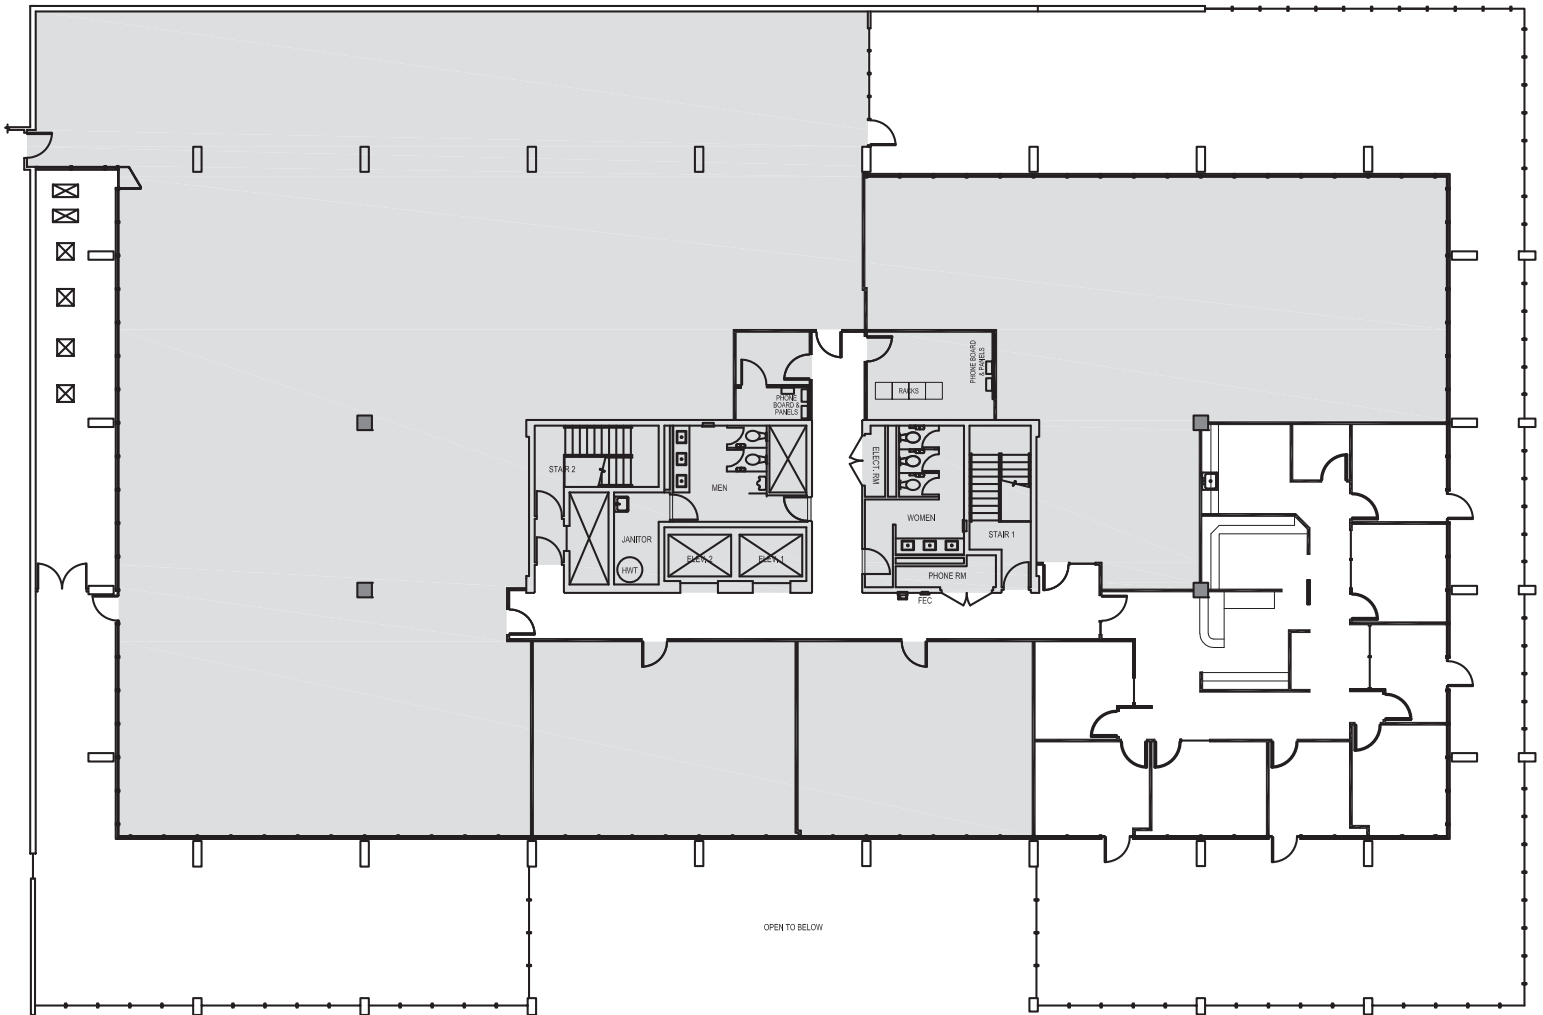

FIRST FLOOR

Rentable square feet: 4,221

Available Leased

Schedule a Tour
206-467-7600

FOR LEASE

200 FIRST WEST

200 First Avenue W.
Seattle, WA 98119

SECOND FLOOR