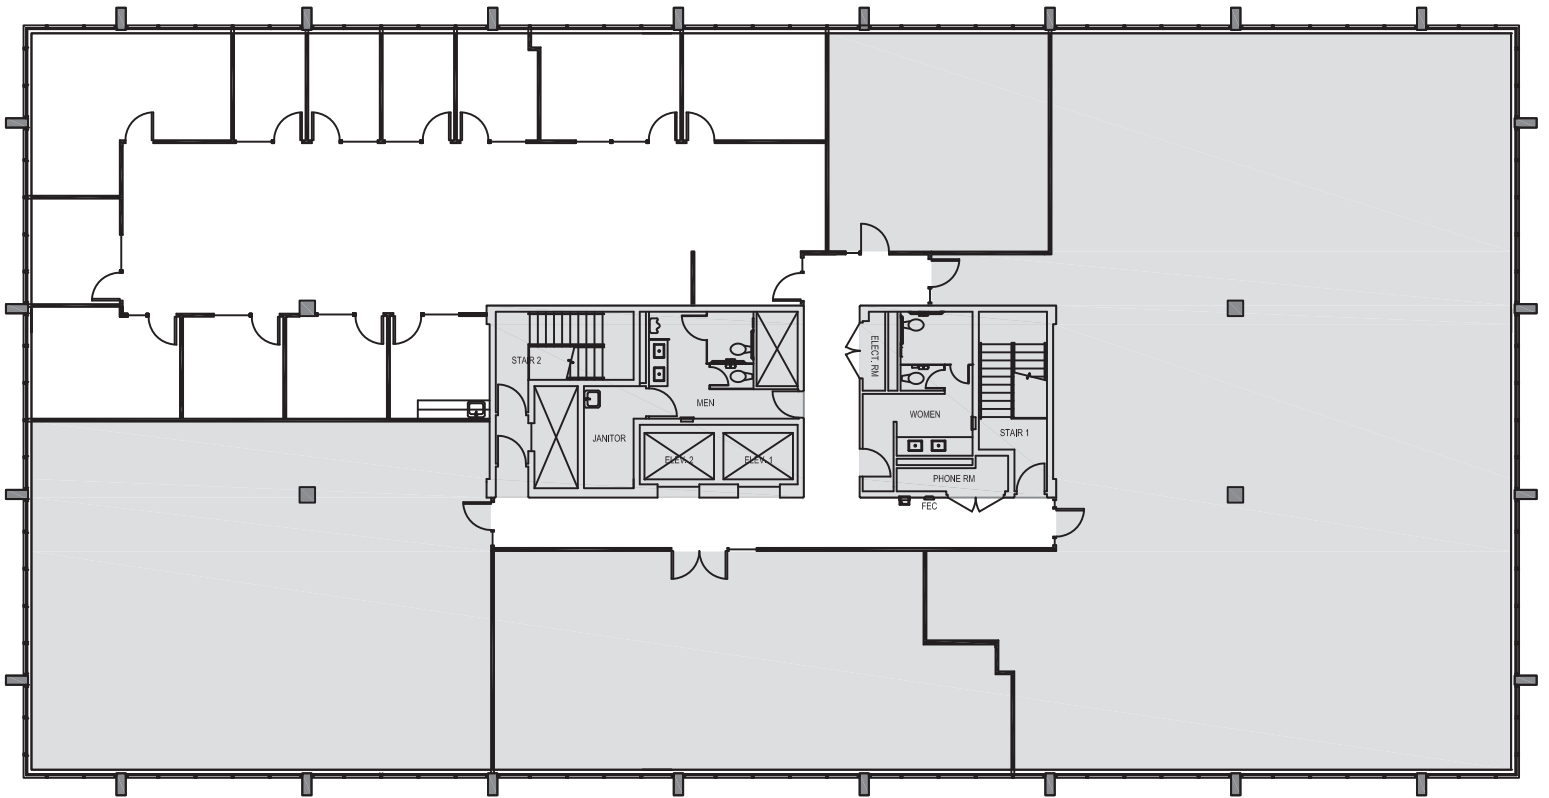

Available Leased

Schedule a Tour
206-467-7600

FOR LEASE

200 FIRST WEST

200 First Avenue W.
Seattle, WA 98119

FOURTH FLOOR

Rentable square feet: 3,815

Available Leased