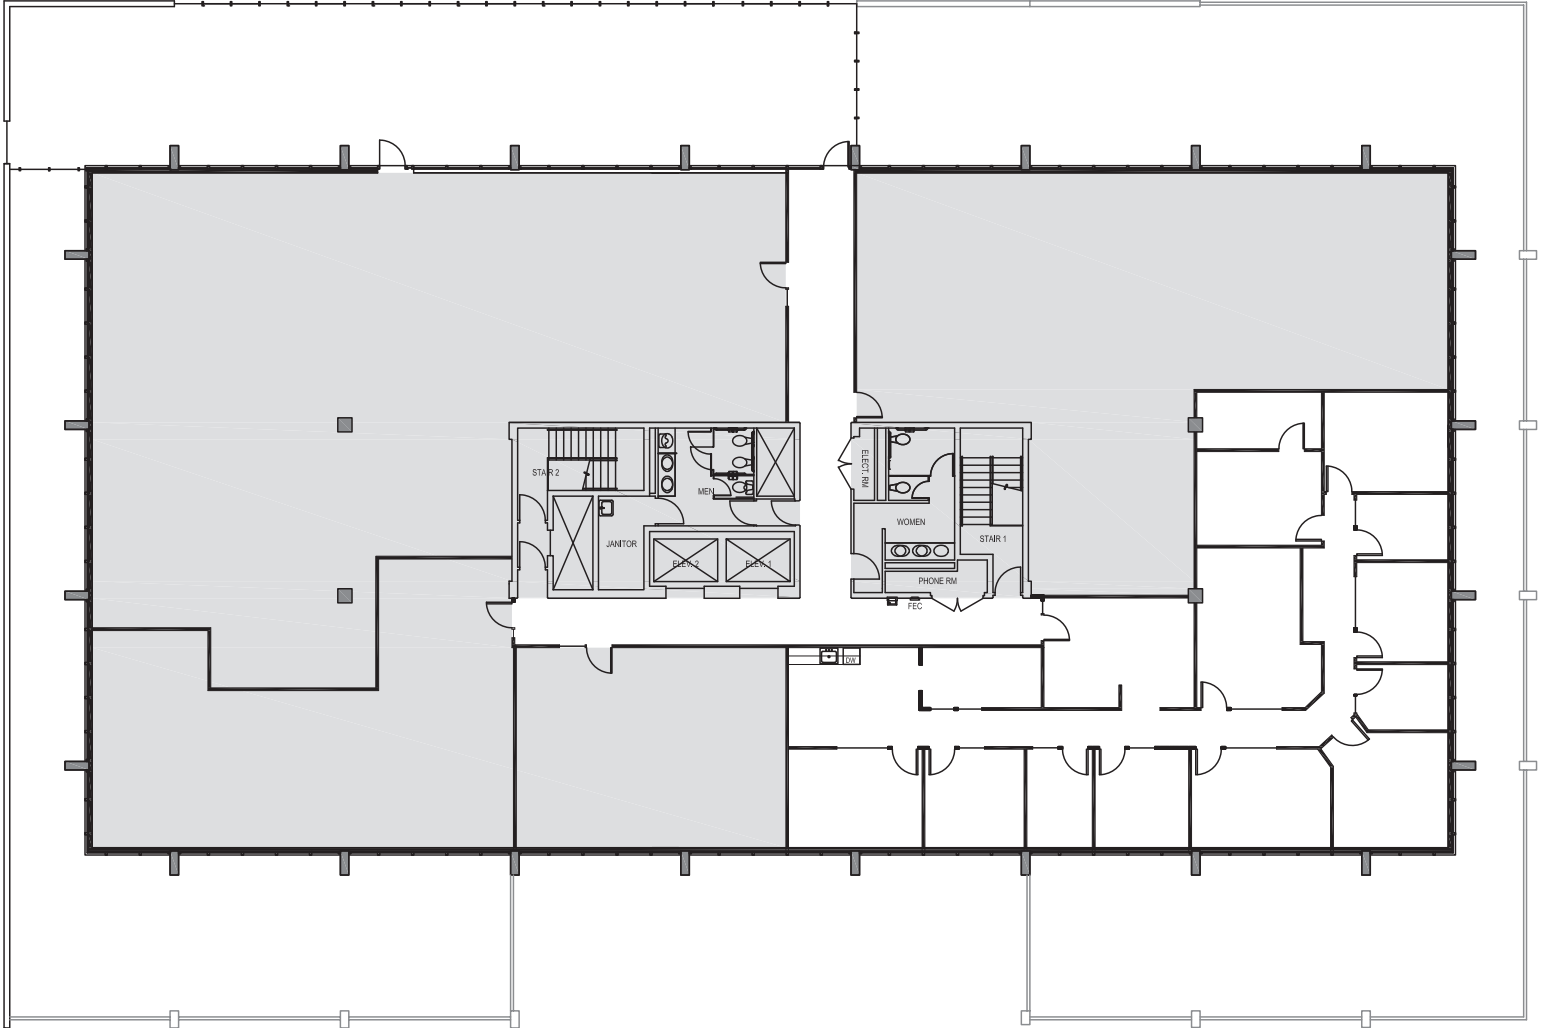

FIRST FLOOR

Rentable square feet: 4,221

Available Leased

Schedule a Tour
206-467-7600

FOR LEASE

200 FIRST WEST

200 First Avenue W.
Seattle, WA 98119

SECOND FLOOR

Rentable square feet: 4,299

Available Leased

< N

Schedule a Tour
206-467-7600

FOR LEASE

200 FIRST WEST

200 First Avenue W.
Seattle, WA 98119

SECOND FLOOR

Rentable square feet: 3,414

Available Leased

Schedule a Tour
206-467-7600

FOR LEASE

200 FIRST WEST

200 First Avenue W.
Seattle, WA 98119

THIRD FLOOR

Rentable square feet: 690