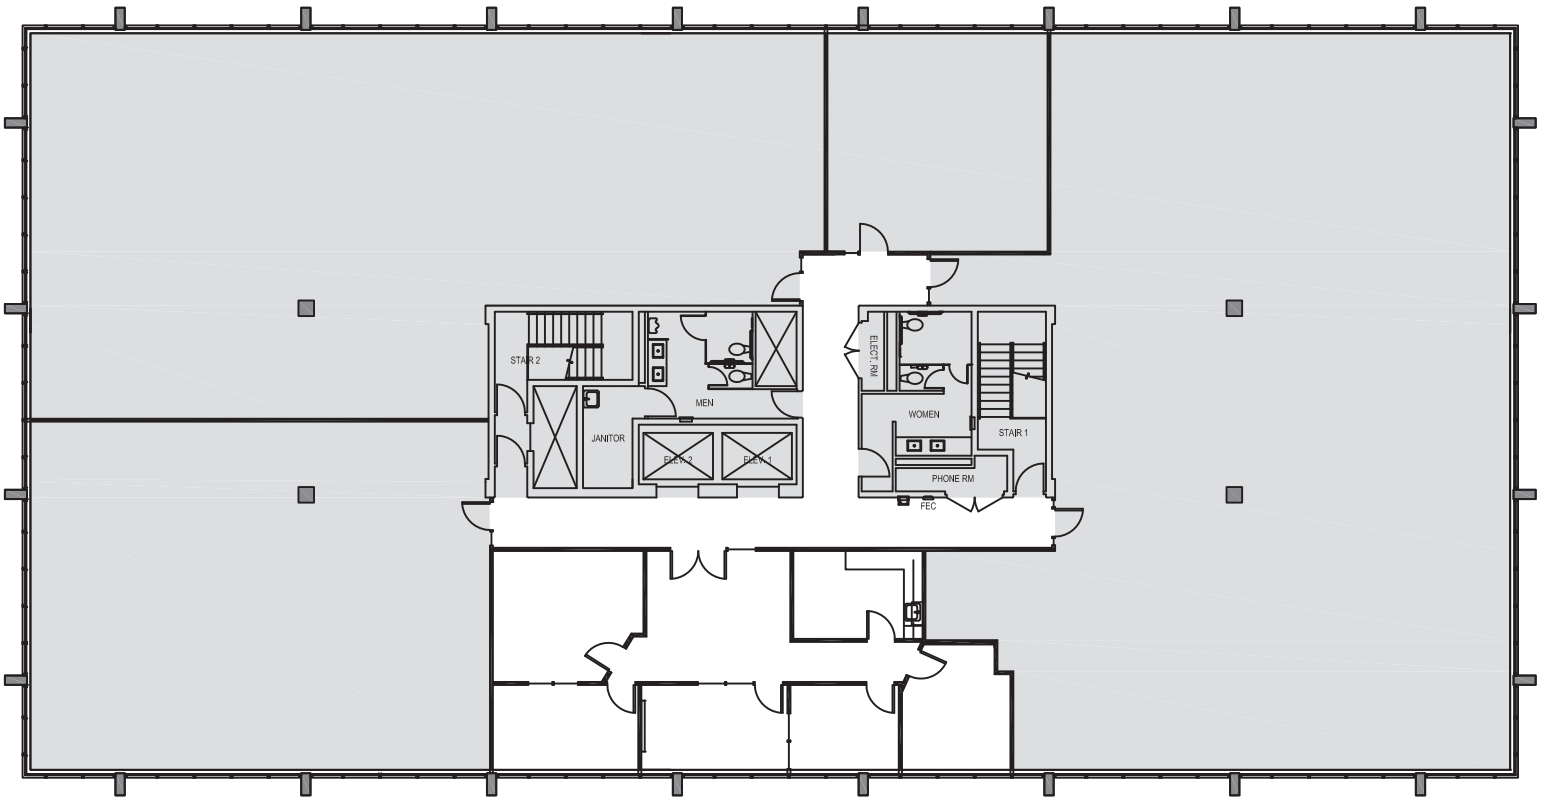

Schedule a Tour
206-467-7600

FOR LEASE

200 FIRST WEST

200 First Avenue W.
Seattle, WA 98119

FOURTH FLOOR

Rentable square feet: 454

Available ☐ Leased ☒