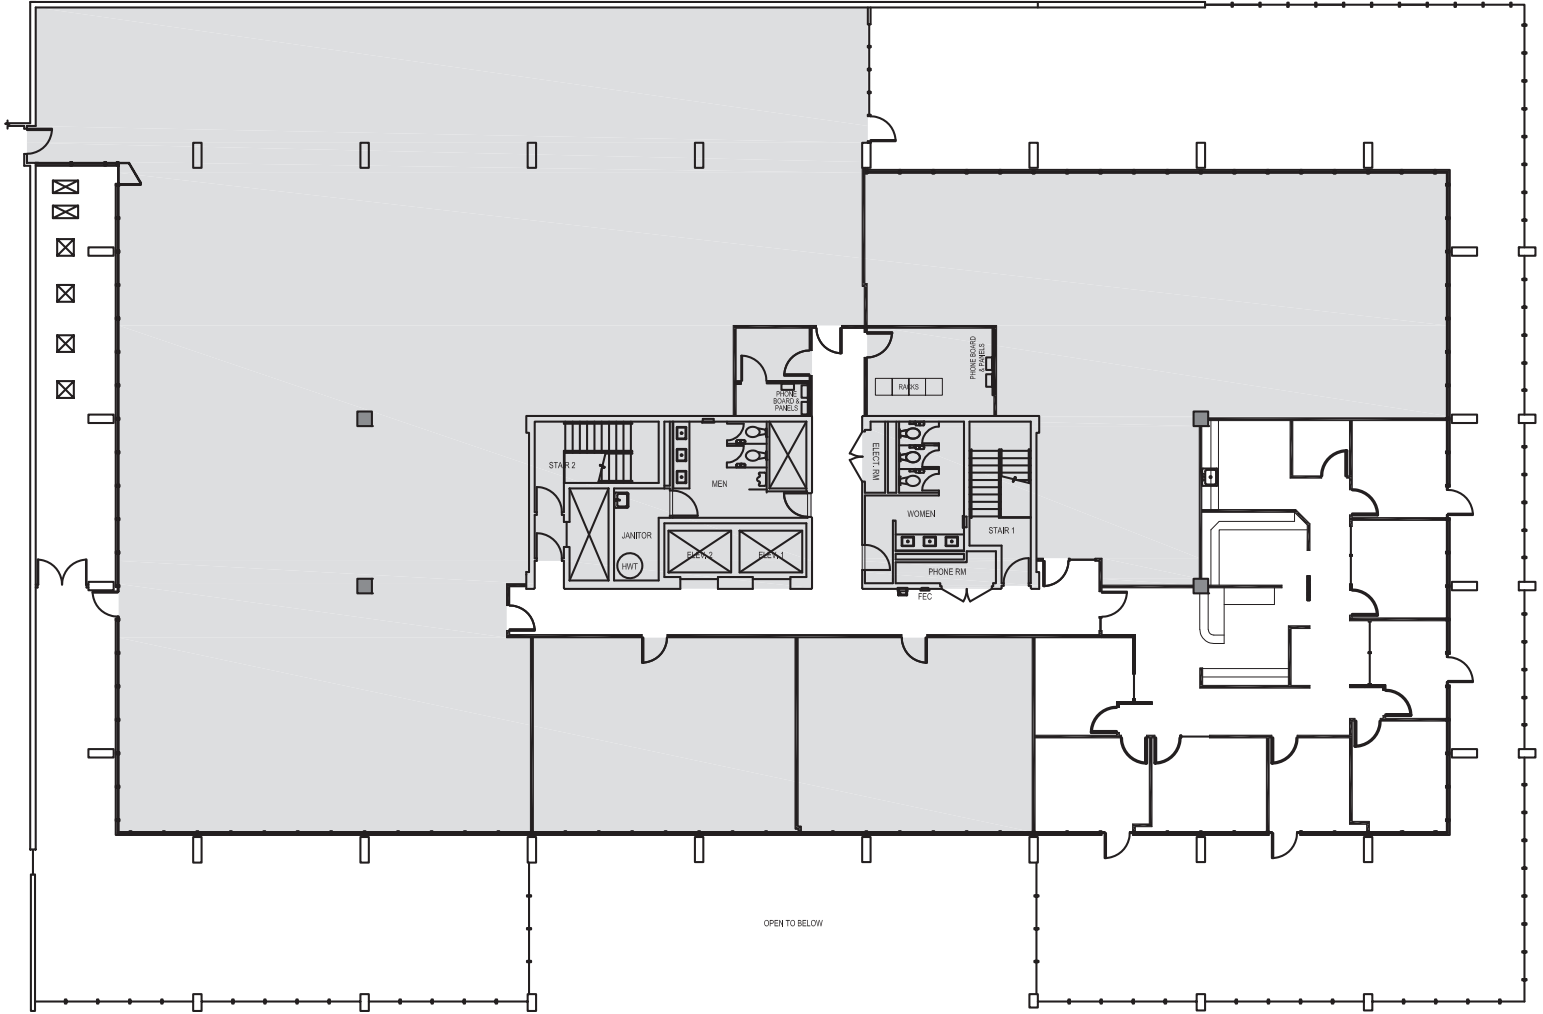

Schedule a Tour
206-467-7600

FOR LEASE

200 FIRST WEST

200 First Avenue W.
Seattle, WA 98119

1ST FLOOR

Rentable square feet: 2,373

Deck rentable square feet: 1,859

Available Leased

Schedule a Tour
206-467-7600

FOR LEASE

200 FIRST WEST

200 First Avenue W.
Seattle, WA 98119

1ST FLOOR

Rentable square feet: 775

Available Leased

Schedule a Tour
206-467-7600

FOR LEASE

200 FIRST WEST

200 First Avenue W.
Seattle, WA 98119

2NDFLOOR

Rentable square feet: 4,299

Available Leased

<N

Schedule a Tour
206-467-7600