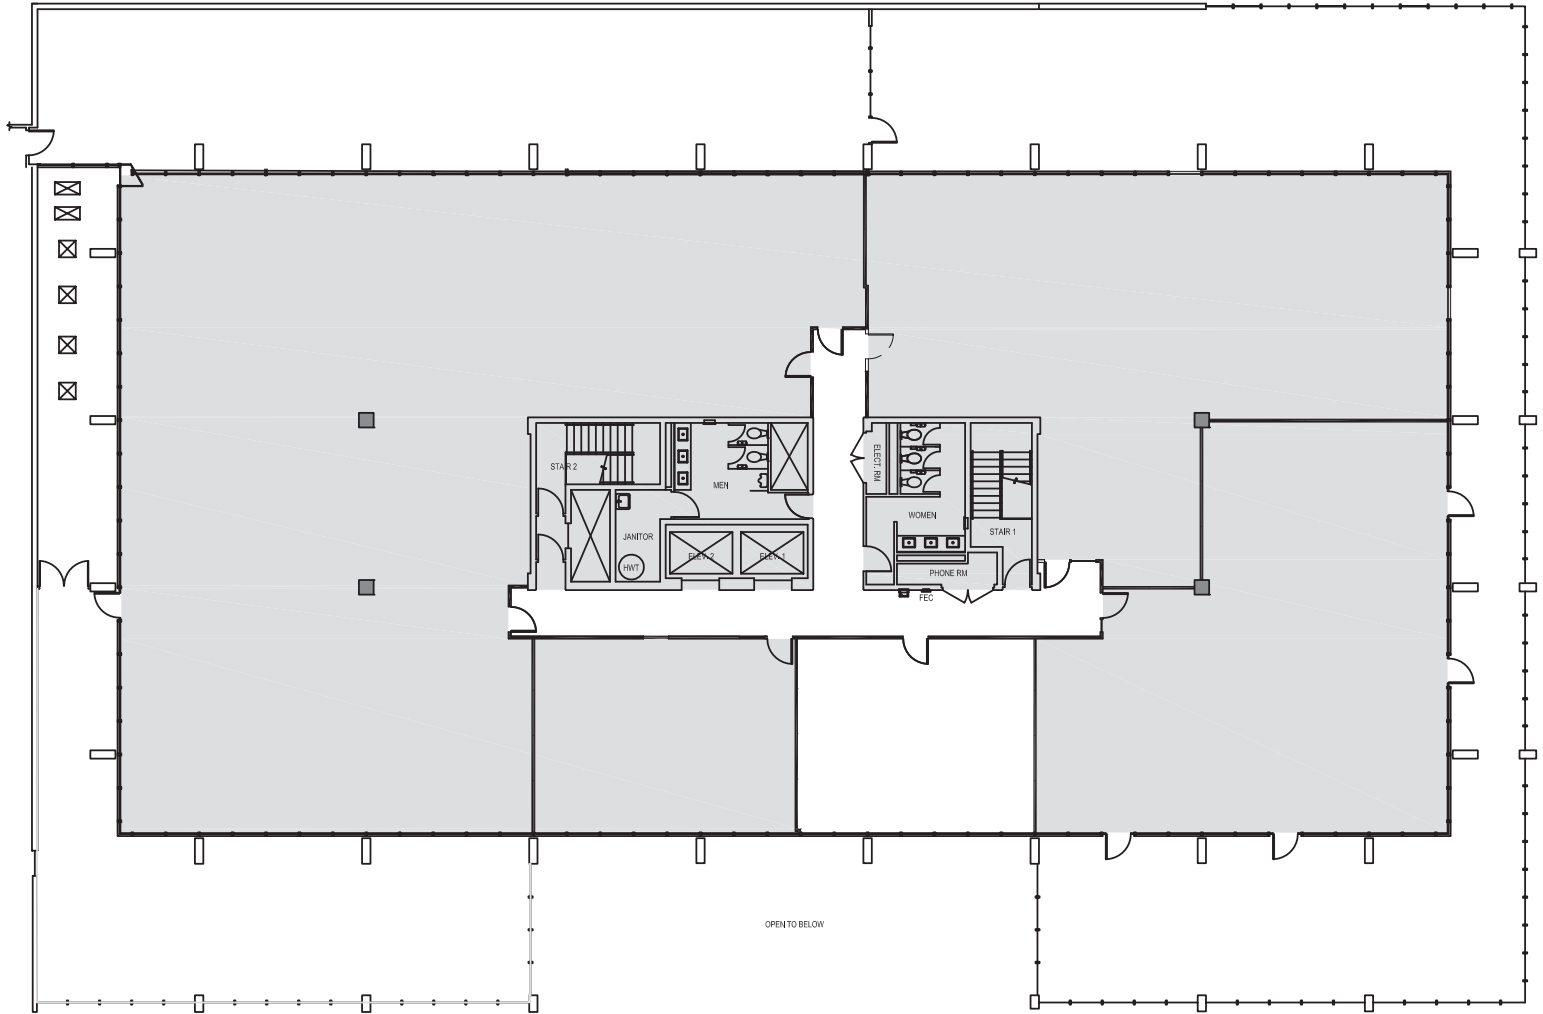

Schedule a Tour
206-467-7600

FOR LEASE

200 FIRST WEST

200 First Avenue W.
Seattle, WA 98119

1ST FLOOR

Rentable square feet: 775

Available Leased

Schedule a Tour
206-467-7600

FOR LEASE

200 FIRST WEST

200 First Avenue W.
Seattle, WA 98119

2NDFLOOR

Rentable square feet: 4,299

Available Leased

<N

Schedule a Tour
206-467-7600