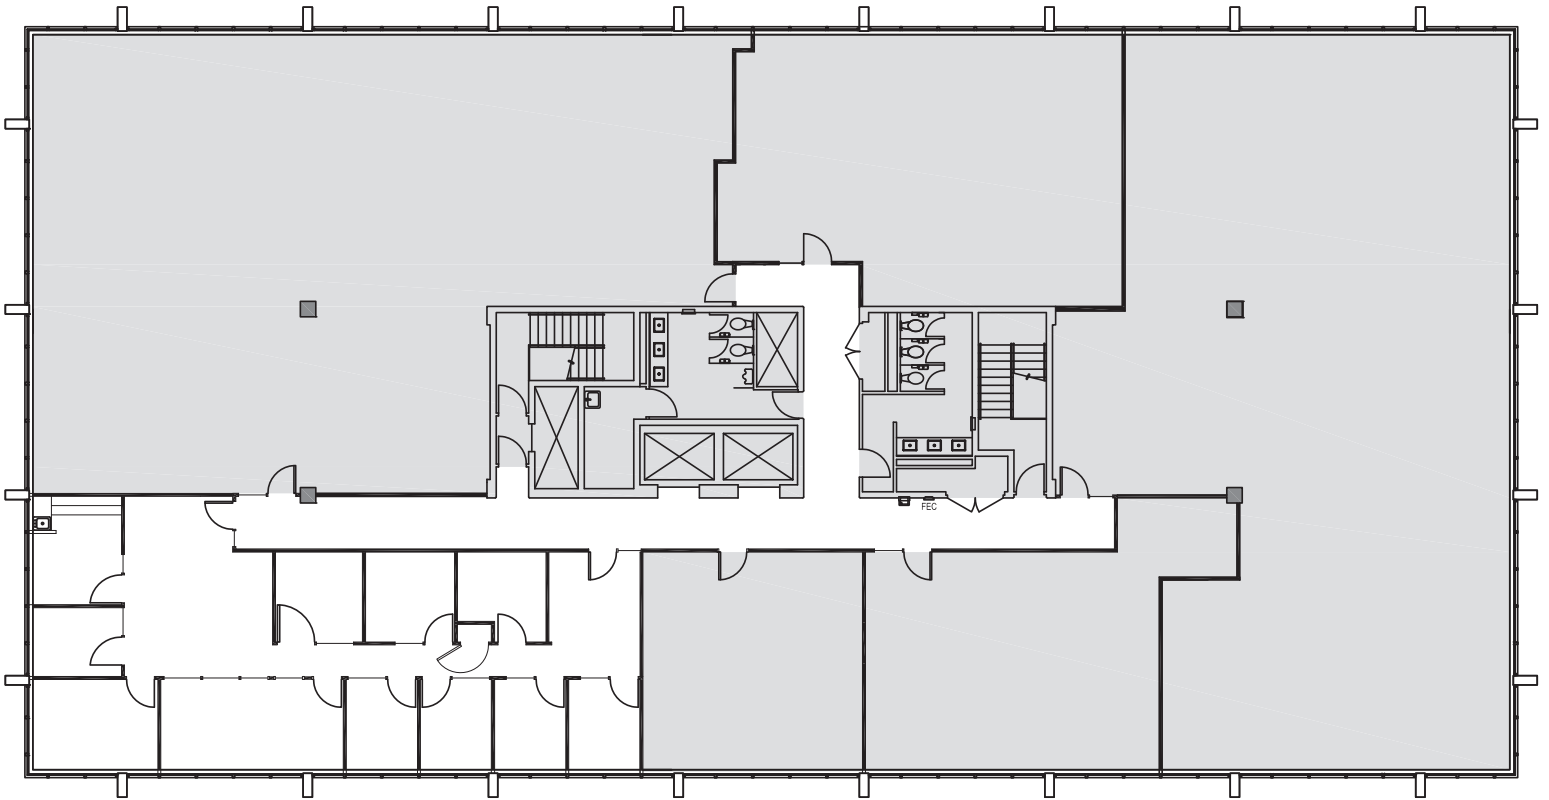

FOR LEASE

200 FIRST WEST

200 First Avenue W.
Seattle, WA 98119

2ND FLOOR

Rentable square feet: 901

Available Leased

Schedule a Tour
206-467-7600

FOR LEASE

200 FIRST WEST

200 First Avenue W.
Seattle, WA 98119

3RD FLOOR

Rentable square feet: 2,173

Available Leased

<N

Schedule a Tour
206-467-7600

FOR LEASE