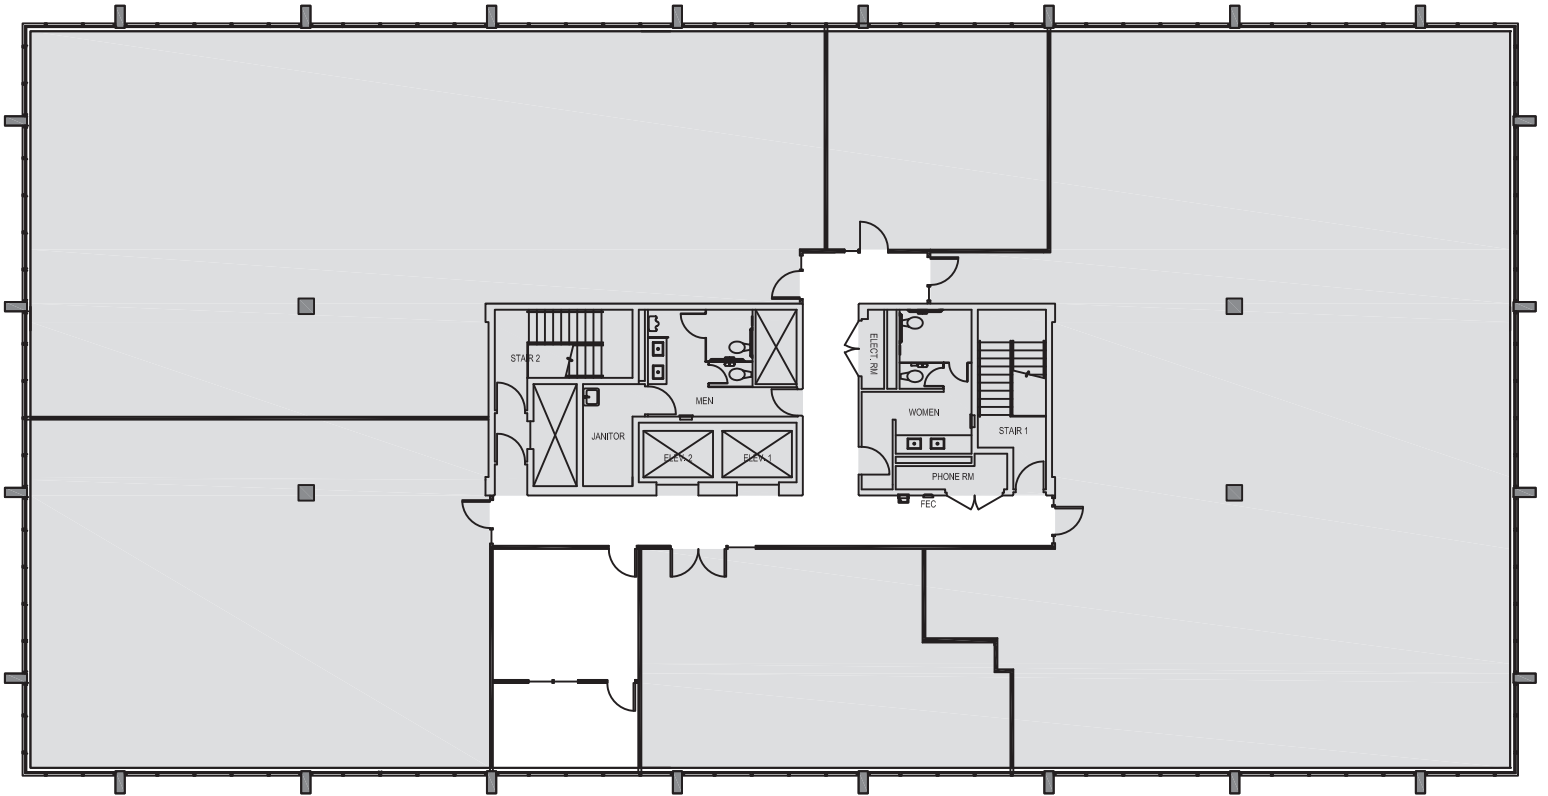

Schedule a Tour
206-467-7600

FOR LEASE

200 FIRST WEST

200 First Avenue W.
Seattle, WA 98119

4TH FLOOR

Rentable square feet: 463

Available ☐ Leased ☒