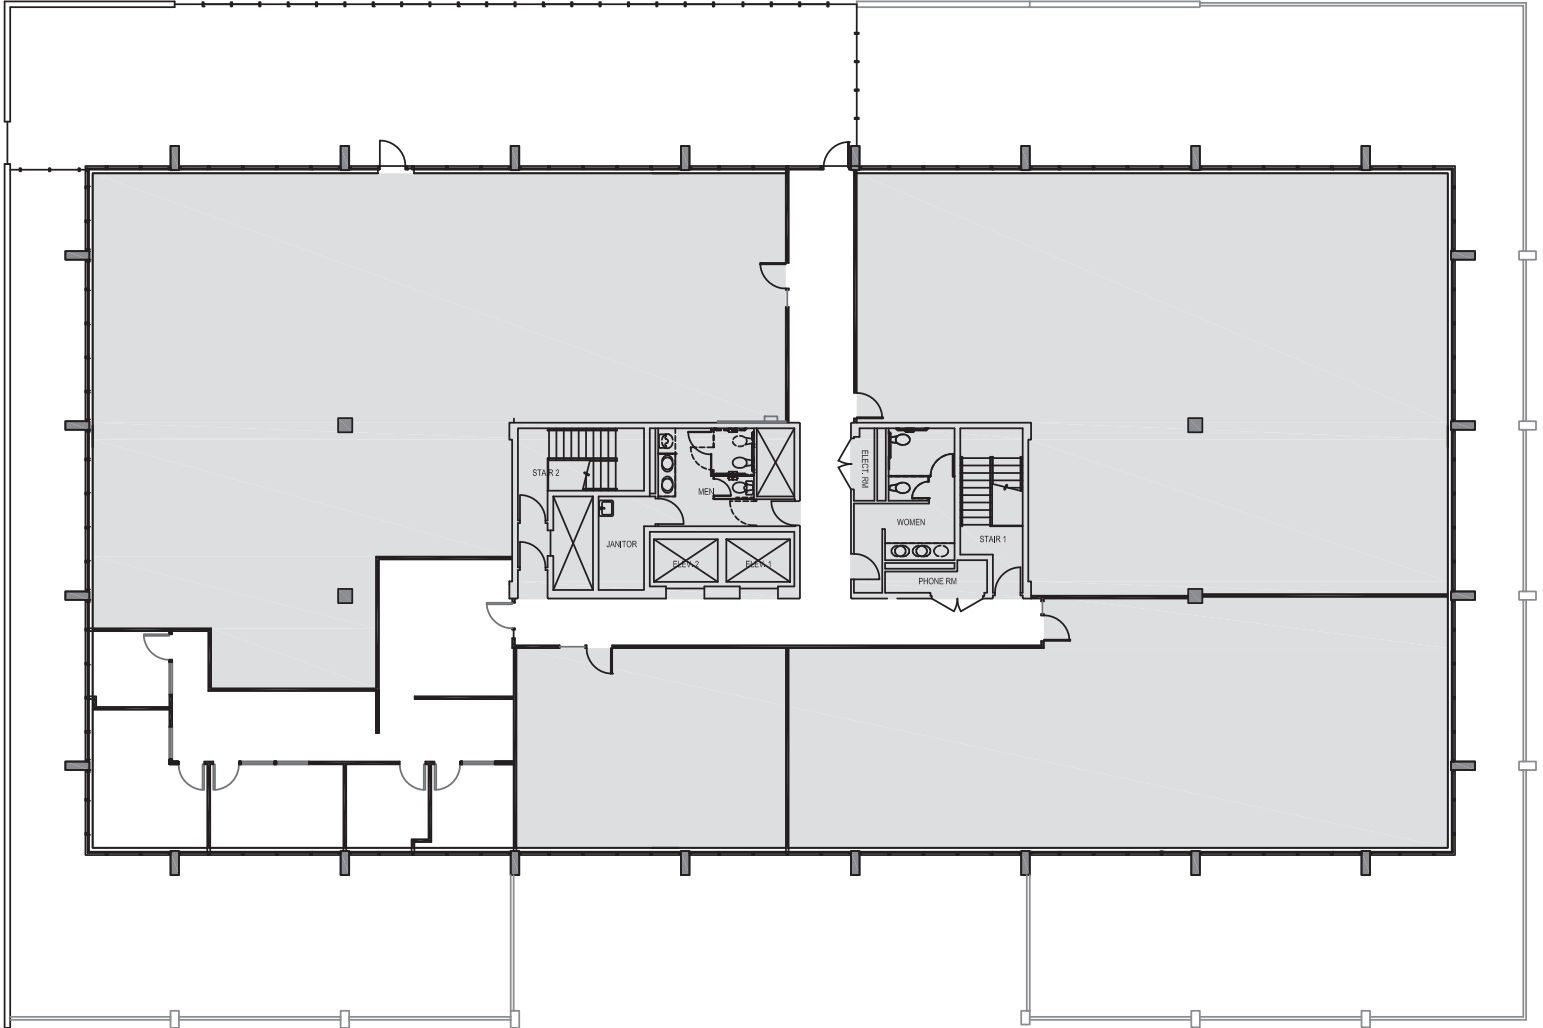

FOR LEASE

200 FIRST WEST

200 First Avenue W.
Seattle, WA 98119

2ND FLOOR

Rentable square feet: 1,535

Available Leased

<N

Schedule a Tour
206-467-7600