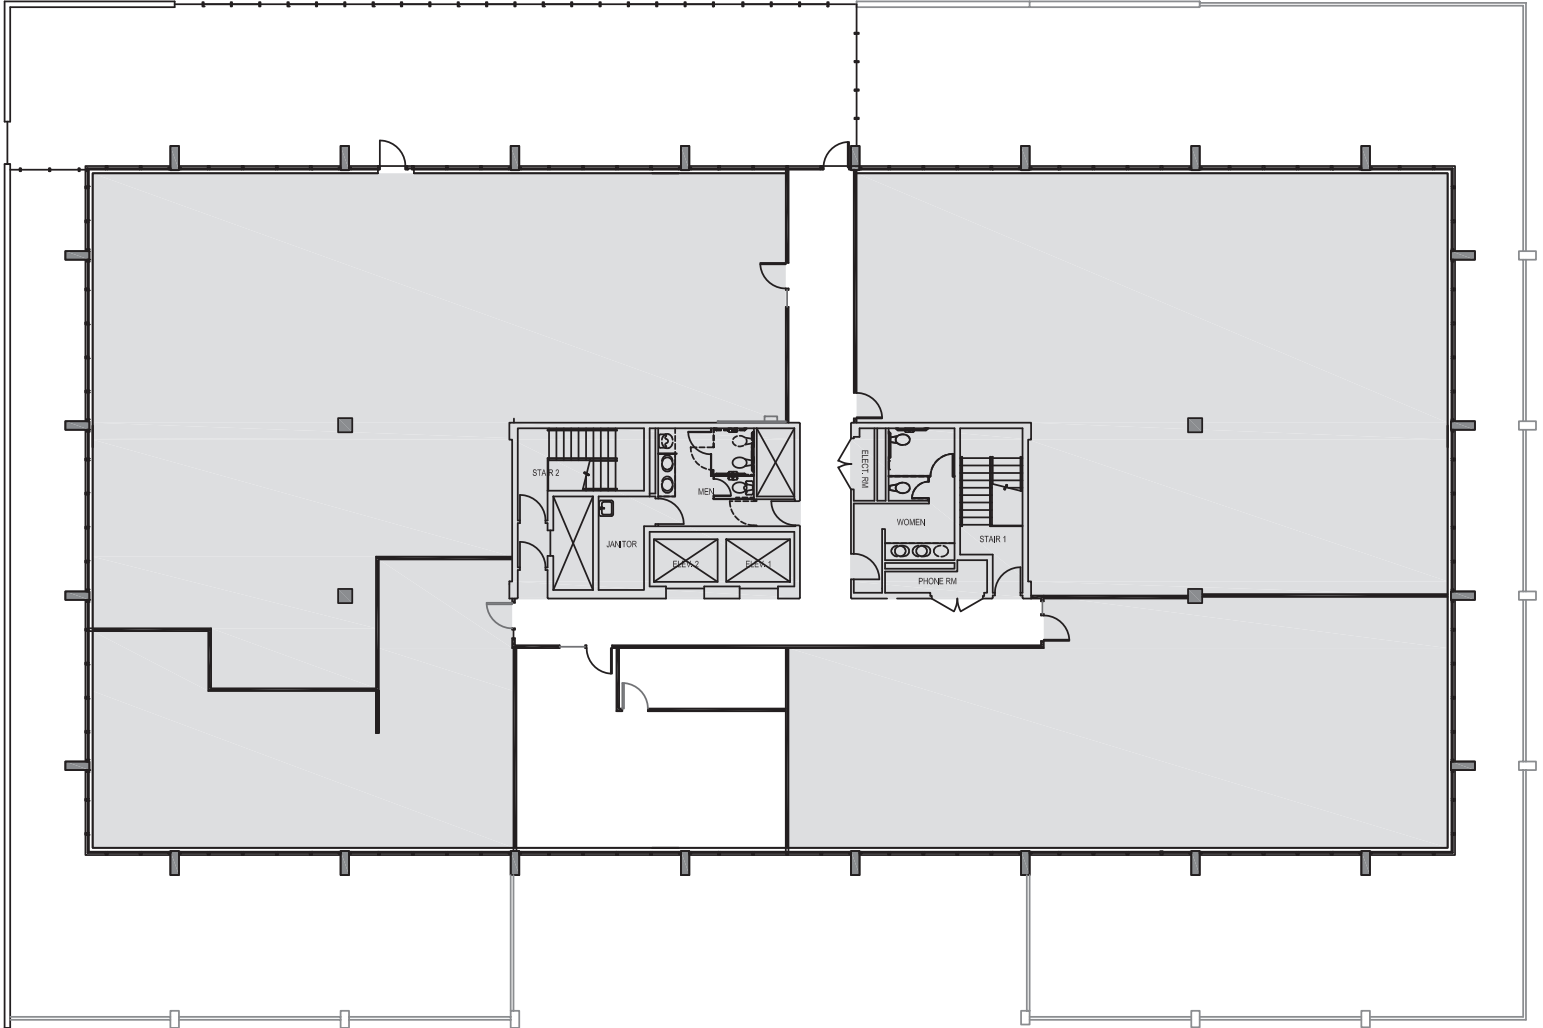

FOR LEASE

200 FIRST WEST

200 First Avenue W.
Seattle, WA 98119

2ND FLOOR

Rentable square feet: 901

Available Leased

Schedule a Tour
206-467-7600

FOR LEASE