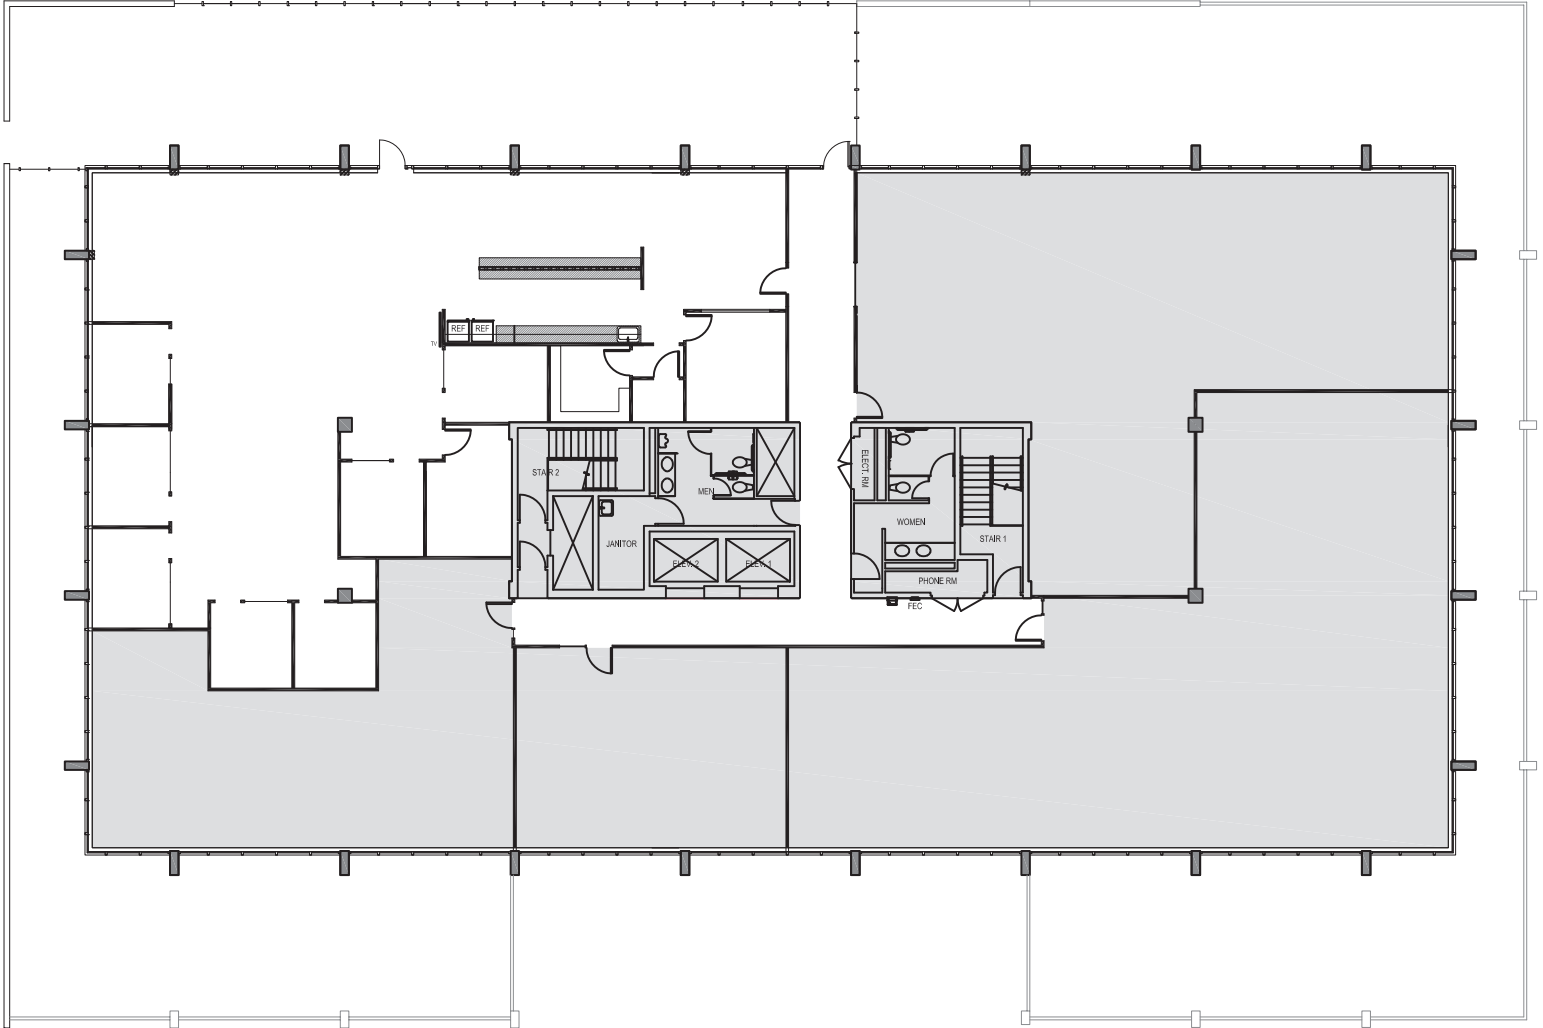

FOR LEASE

200 FIRST WEST

200 First Avenue W.
Seattle, WA 98119

2NDFLOOR

Rentable square feet: 4,299

Available Leased

<N

Schedule a Tour
206-467-7600

FOR LEASE

200 FIRST WEST

200 First Avenue W.
Seattle, WA 98119

2ND FLOOR

Rentable square feet: 3,414

Available Leased

<N

Schedule a Tour
206-467-7600