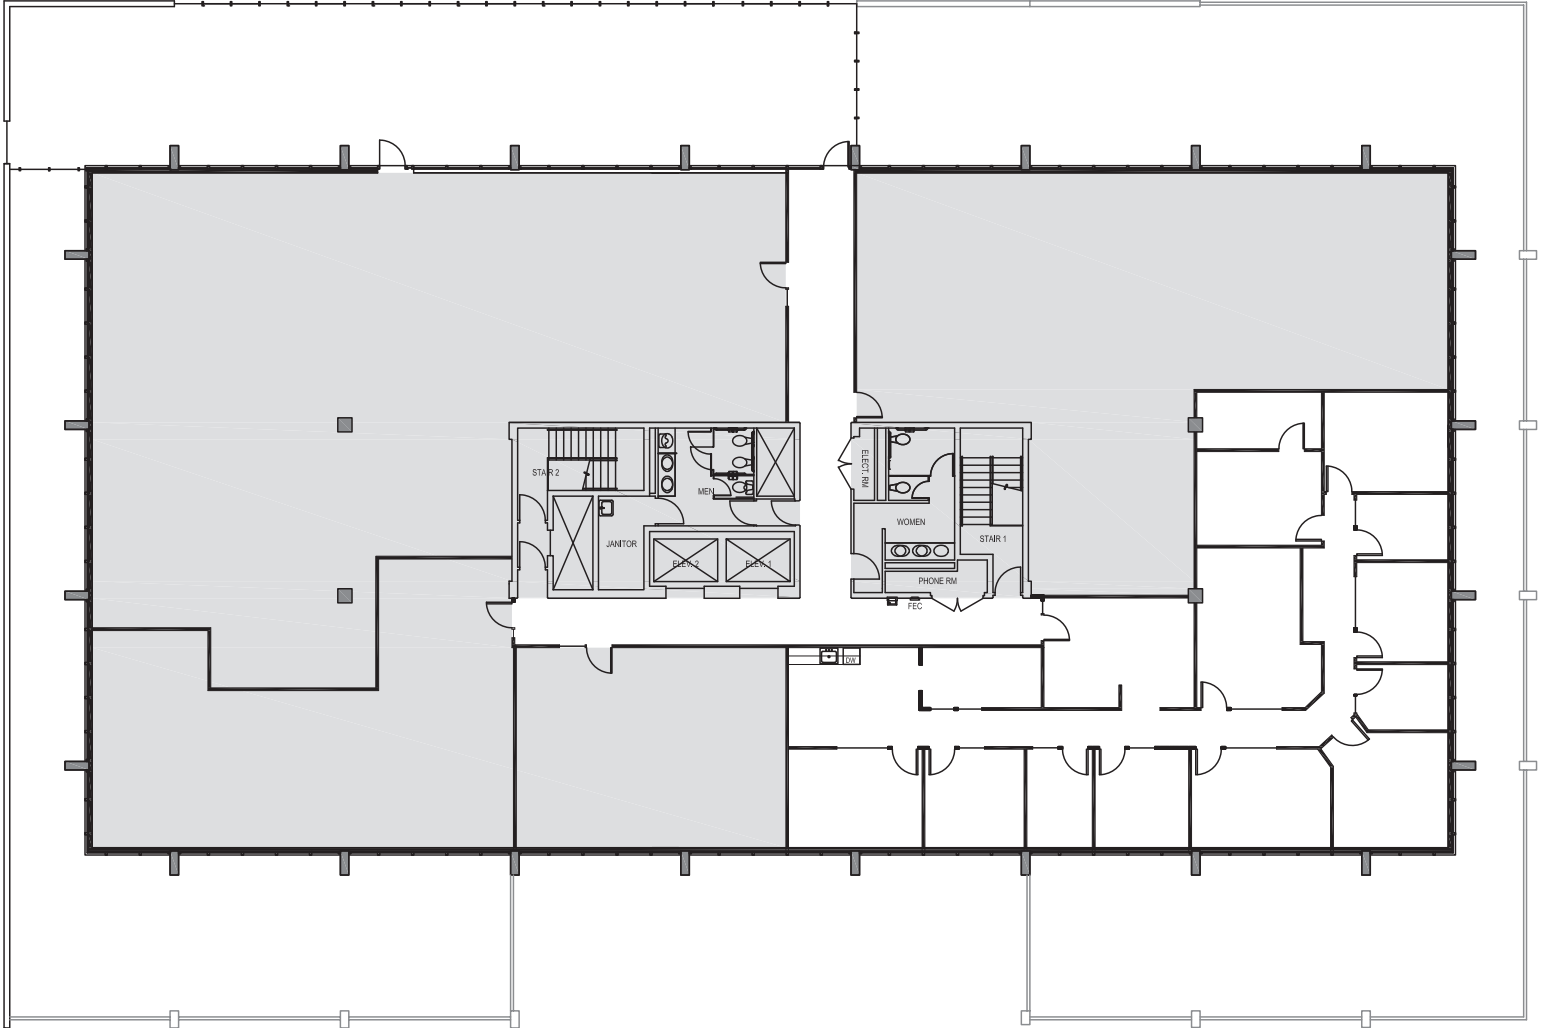

FOR LEASE

200 FIRST WEST

200 First Avenue W.
Seattle, WA 98119

2ND FLOOR

Rentable square feet: 3,414

Available Leased

<N

Schedule a Tour
206-467-7600

FOR LEASE

200 FIRST WEST

200 First Avenue W.
Seattle, WA 98119

2ND FLOOR

Rentable square feet: 1,535

Available Leased

<N

Schedule a Tour
206-467-7600