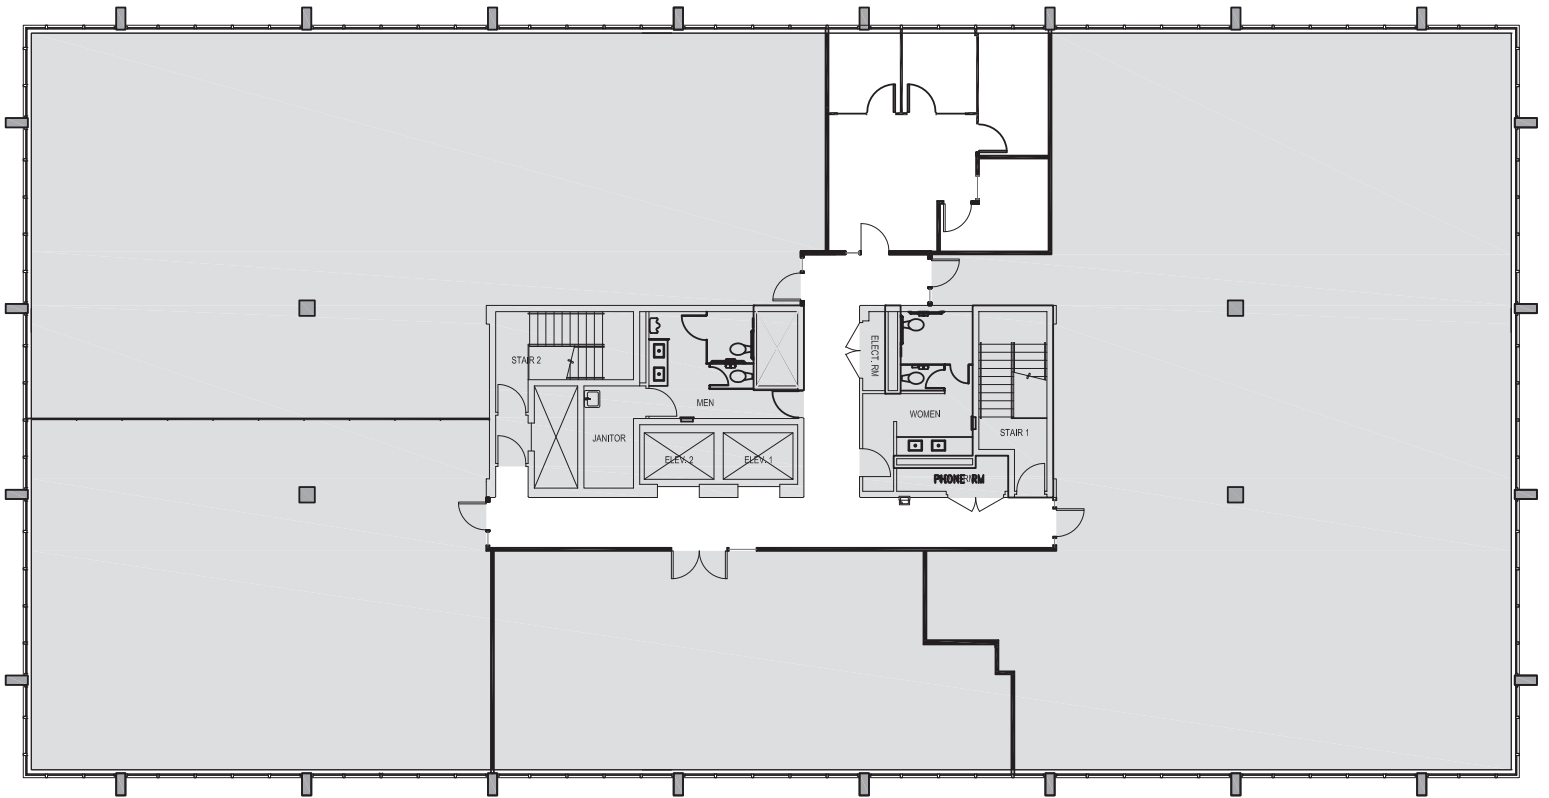

Schedule a Tour
206-467-7600

FOR LEASE

200 FIRST WEST

200 First Avenue W.
Seattle, WA 98119

4TH FLOOR

Rentable square feet: 728

Available ☐ Leased ☒