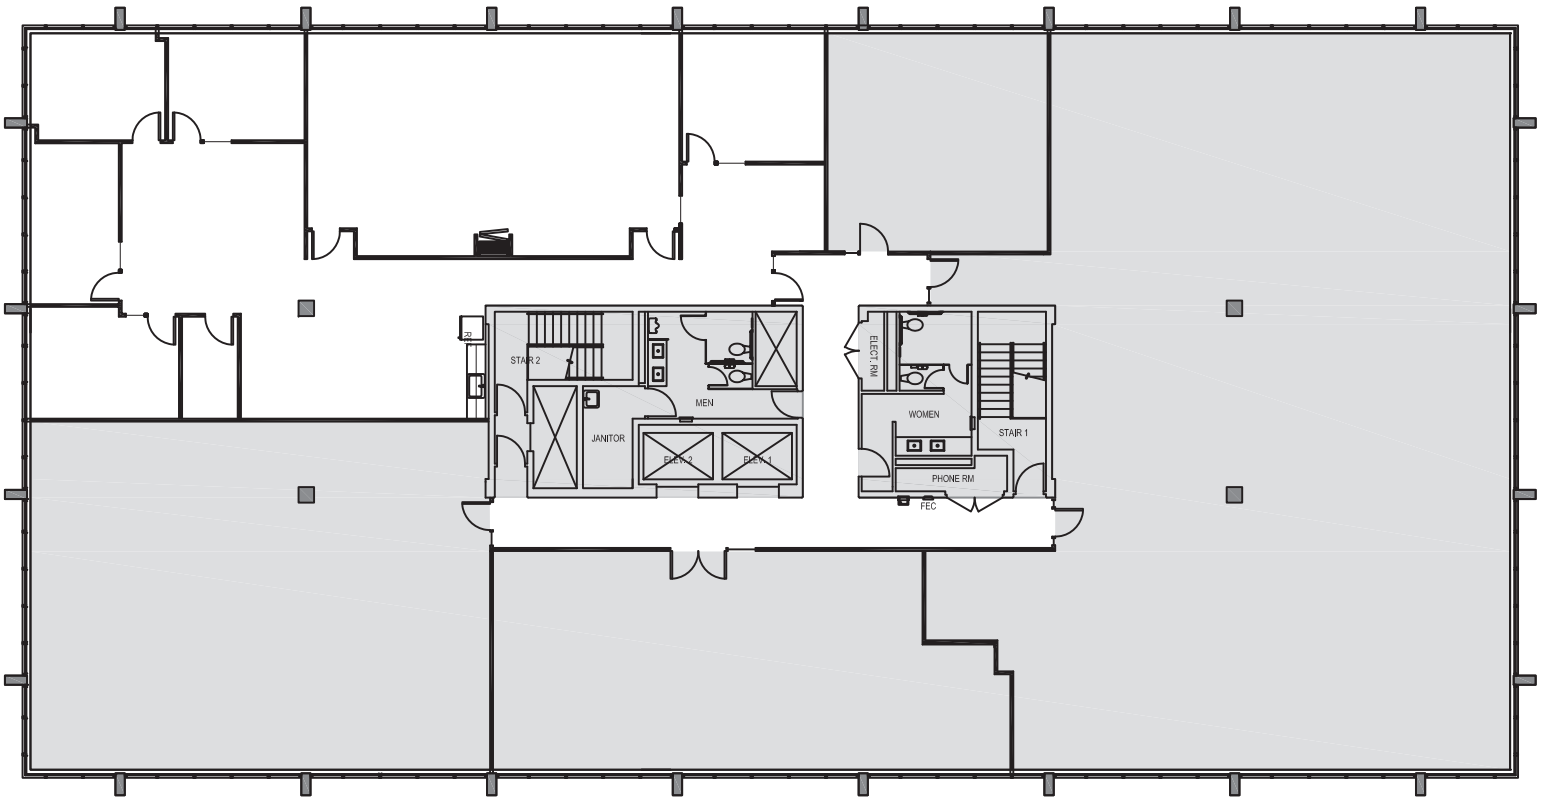

200 First Avenue W.
Seattle, WA 98119

4TH FLOOR

Rentable square feet: 463

Available Leased

Schedule a Tour
206-467-7600

FOR LEASE

200 FIRST WEST

200 First Avenue W.
Seattle, WA 98119

4TH FLOOR

Rentable square feet: 3,815

Available Leased

< N