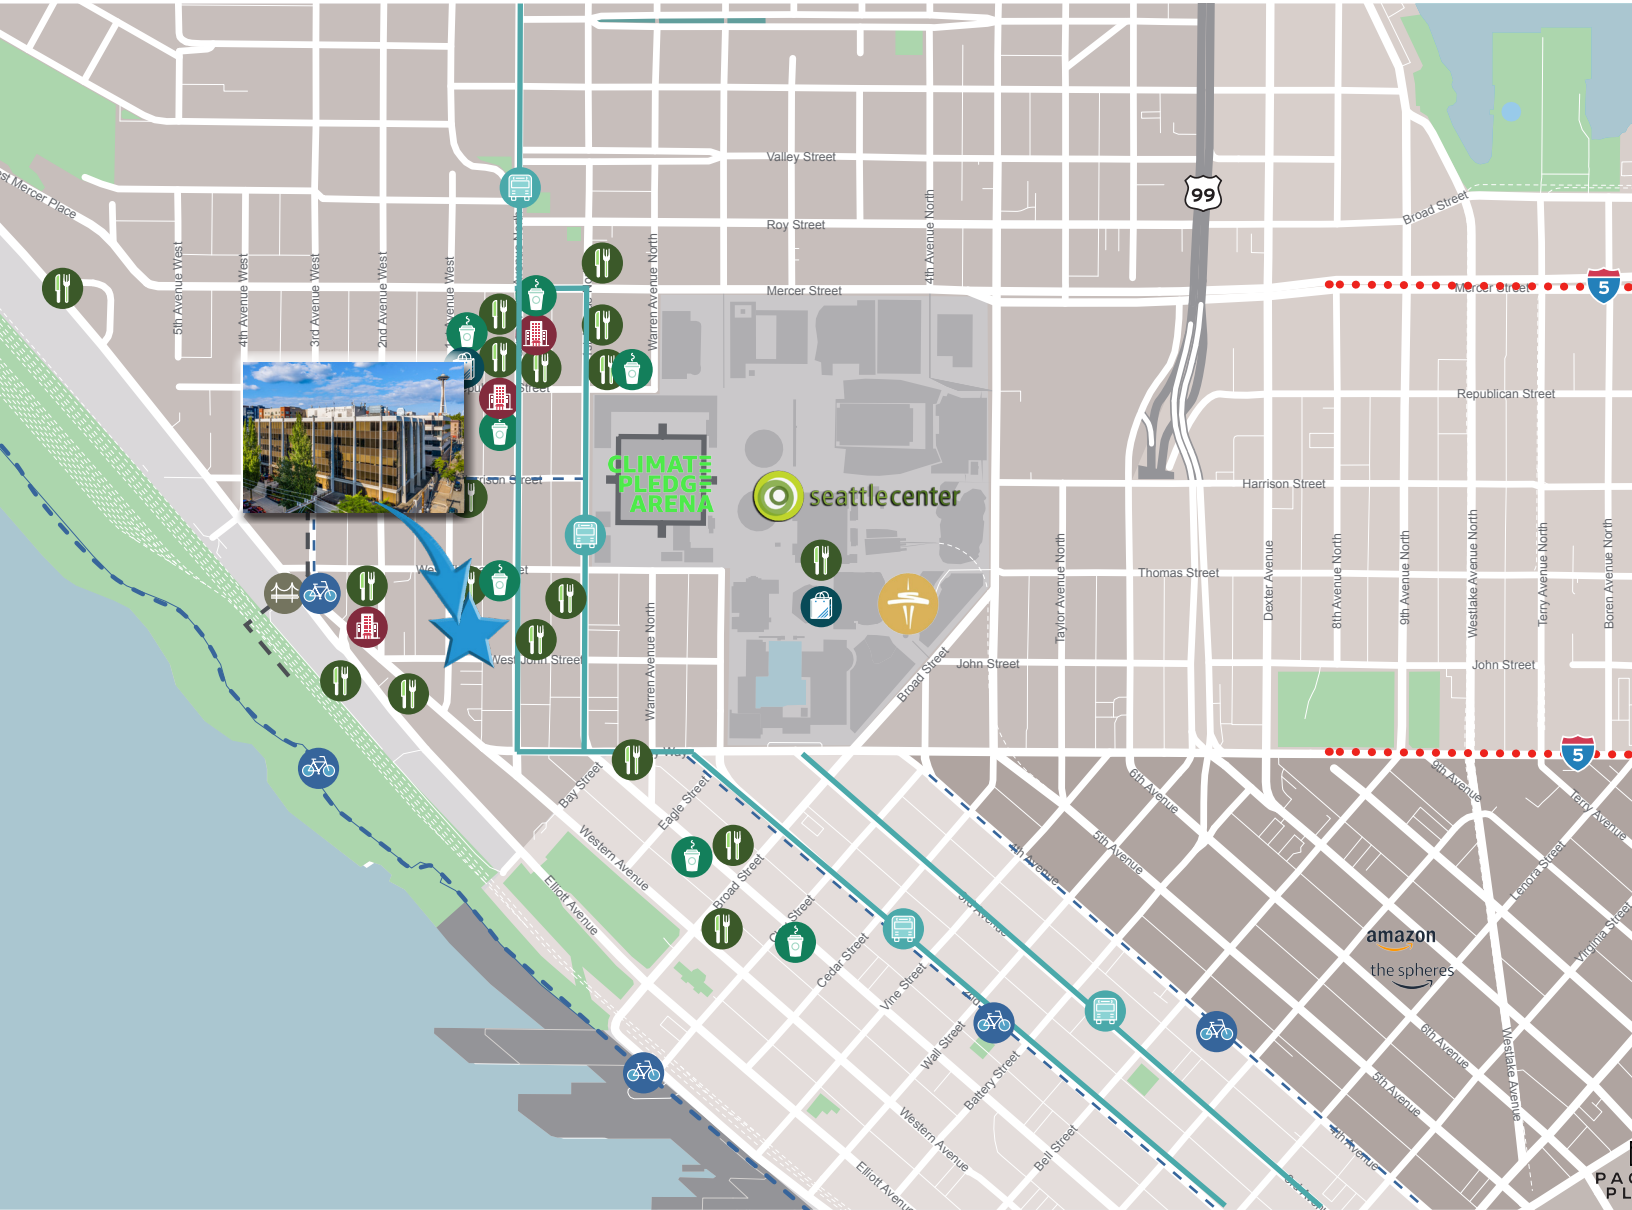

# 200 FIRST WEST

200 First Ave W, Seattle WA 98119

## NEIGHBORHOOD AMENITIES

Restaurants & Delis

Shops, Retail, & Entertainment

Coffee, Tea & Pastry Shops

Hotels

## TRANSIT

Bike Trail

Major Bus Route

Light Rail Stations

Ferry Terminal

Entrance

Pedestrian Bridge

CALL US FOR INFORMATION