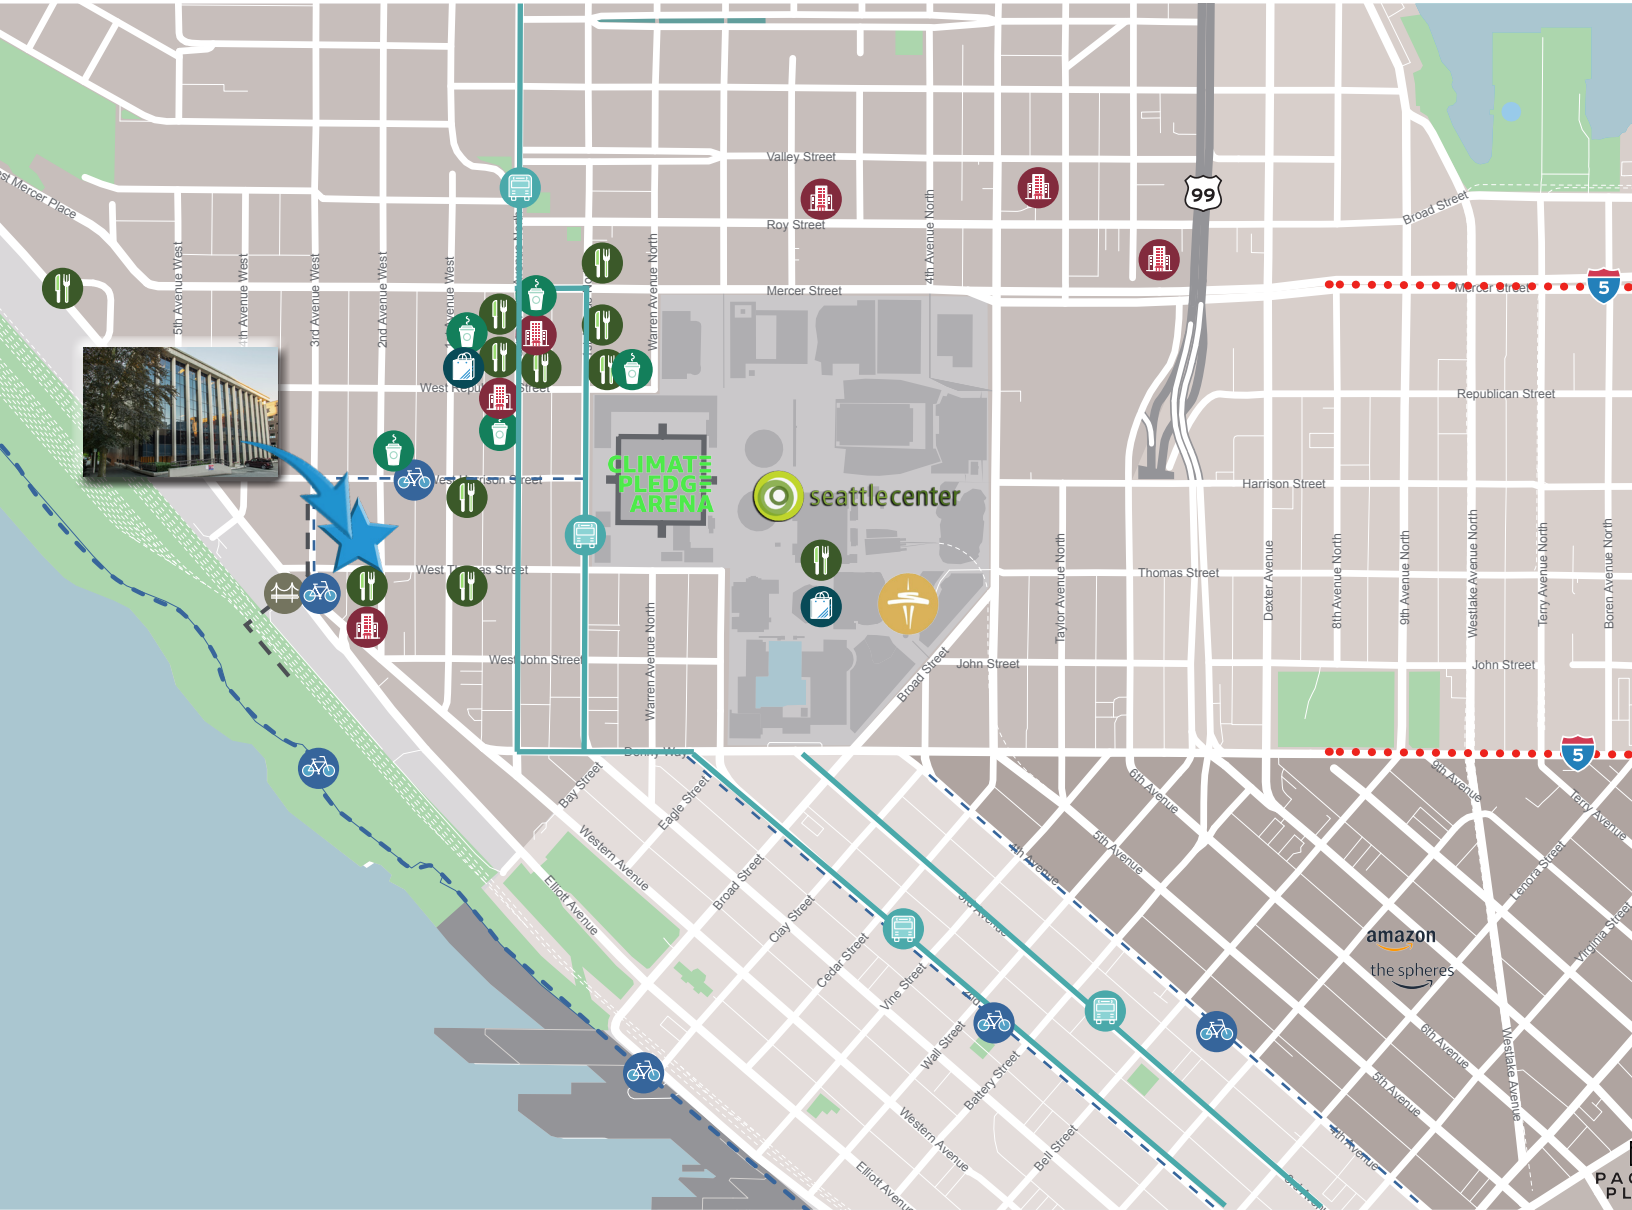

MARTIN SELIG
REAL ESTATE

200 WEST THOMAS

200 W Thomas St, Seattle WA 98119

NEIGHBORHOOD AMENITIES

Restaurants & Delis

Shops, Retail, & Entertainment

Coffee, Tea & Pastry Shops

Hotels

TRANSIT

Bike Trail

Major Bus Route

Light Rail Stations

Ferry Terminal

Entrance

Pedestrian Bridge

CALL US FOR INFORMATION