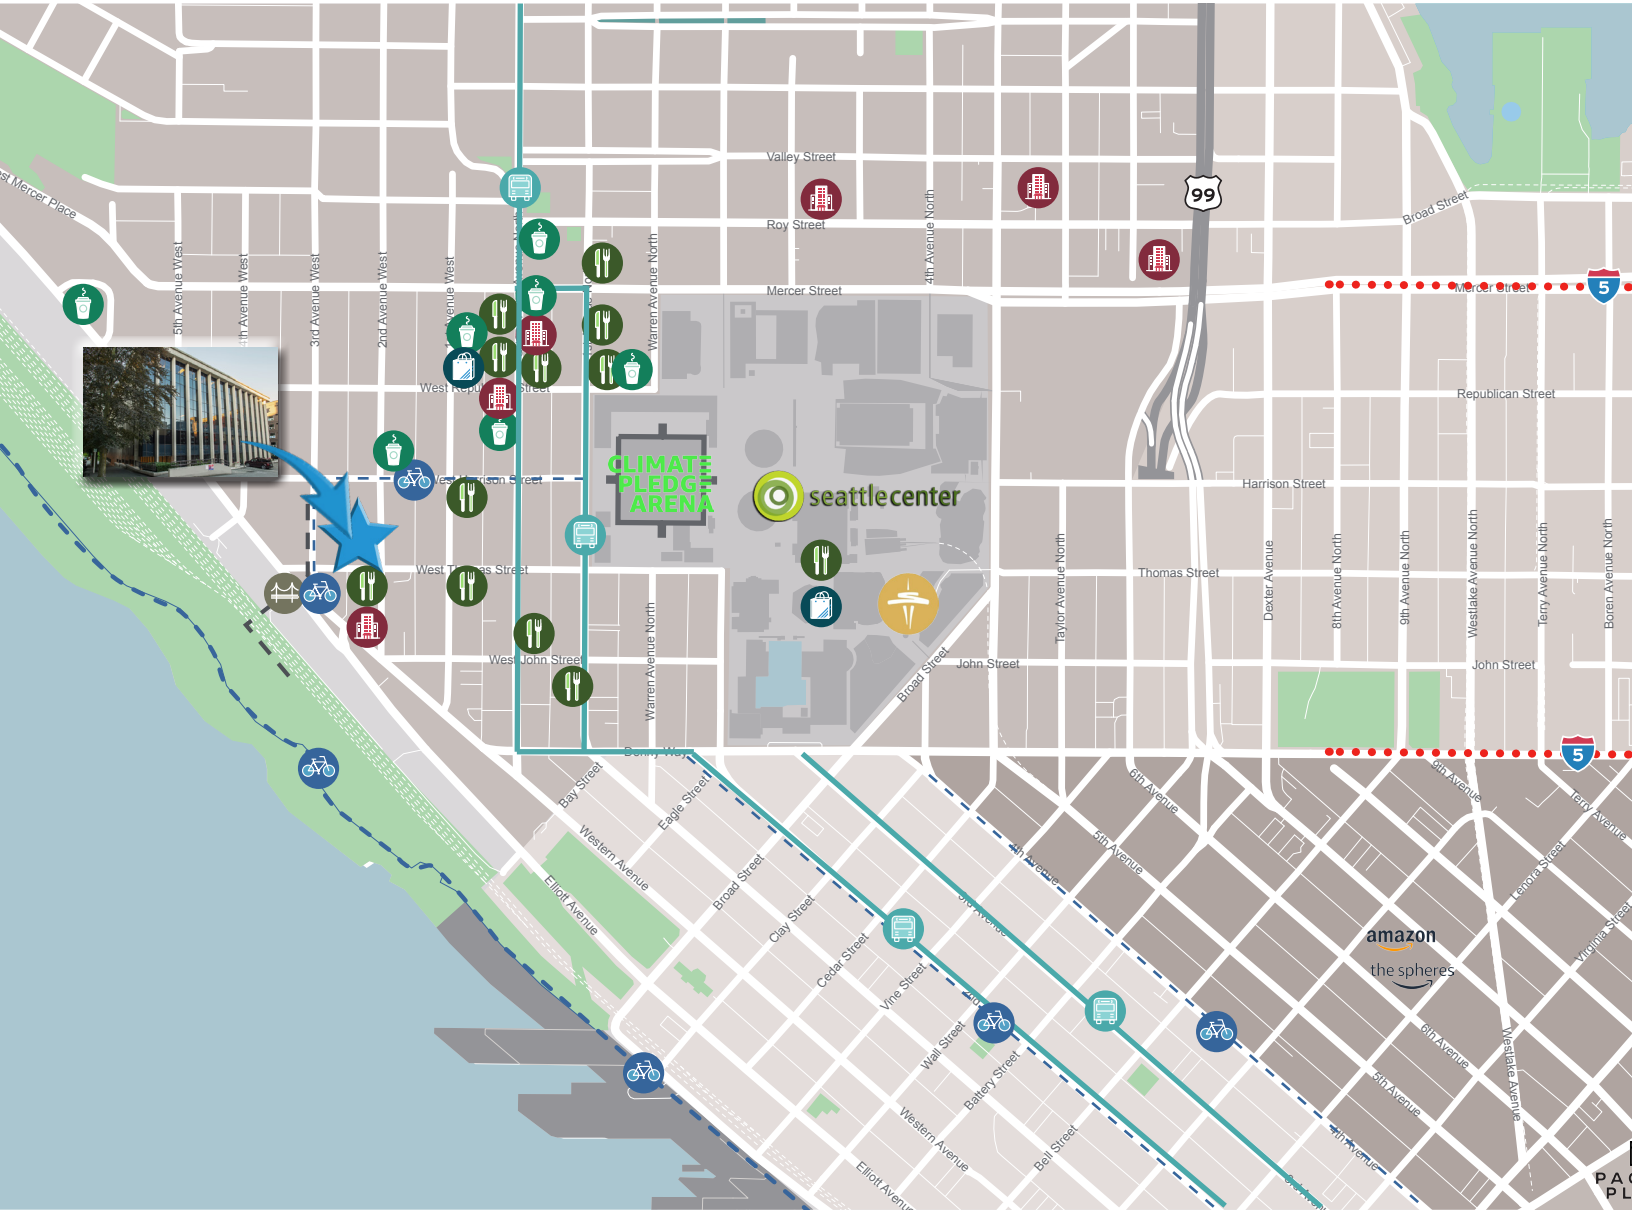

MARTIN SELIG
REAL ESTATE

200 WEST THOMAS

200 W Thomas St, Seattle WA 98119

NEIGHBORHOOD AMENITIES

Restaurants & Delis

Shops, Retail, & Entertainment

Coffee, Tea & Pastry Shops

Hotels

TRANSIT

Bike Trail

Major Bus Route

Light Rail Stations

Ferry Terminal

Entrance

Pedestrian Bridge

CALL US FOR INFORMATION