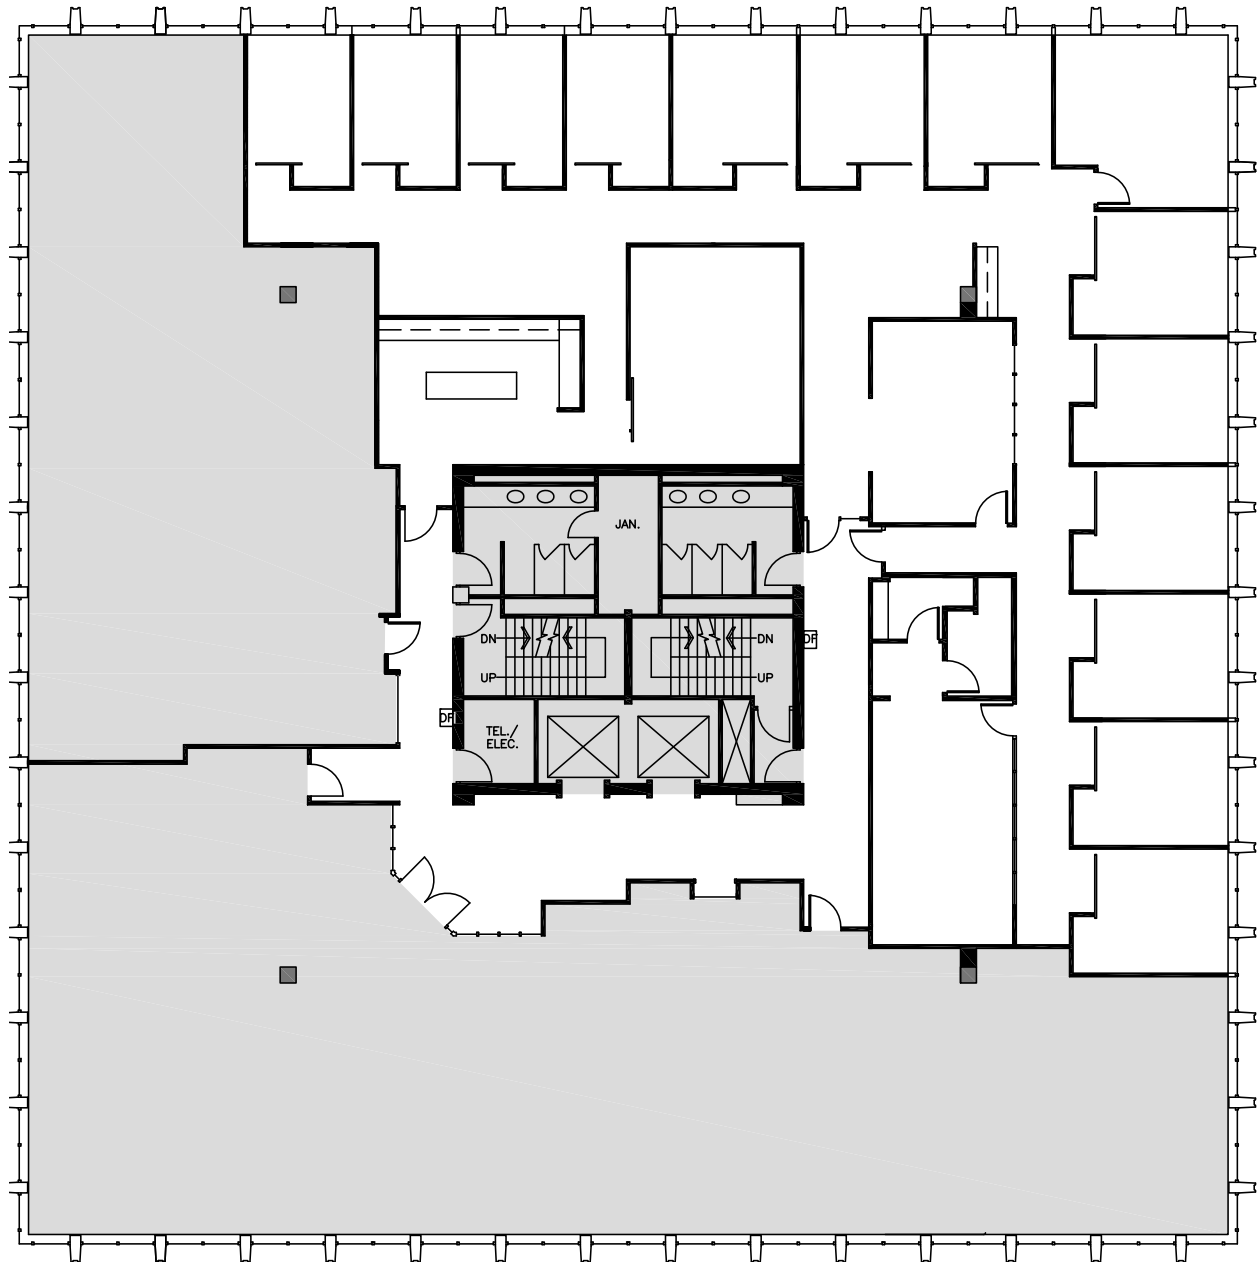

Schedule a Tour
206-467-7600

FOR LEASE

200 WEST THOMAS

200 West Thomas Street
Seattle, WA 98119

5TH FLOOR

Rentable square feet: 6,162

Available Leased

N >