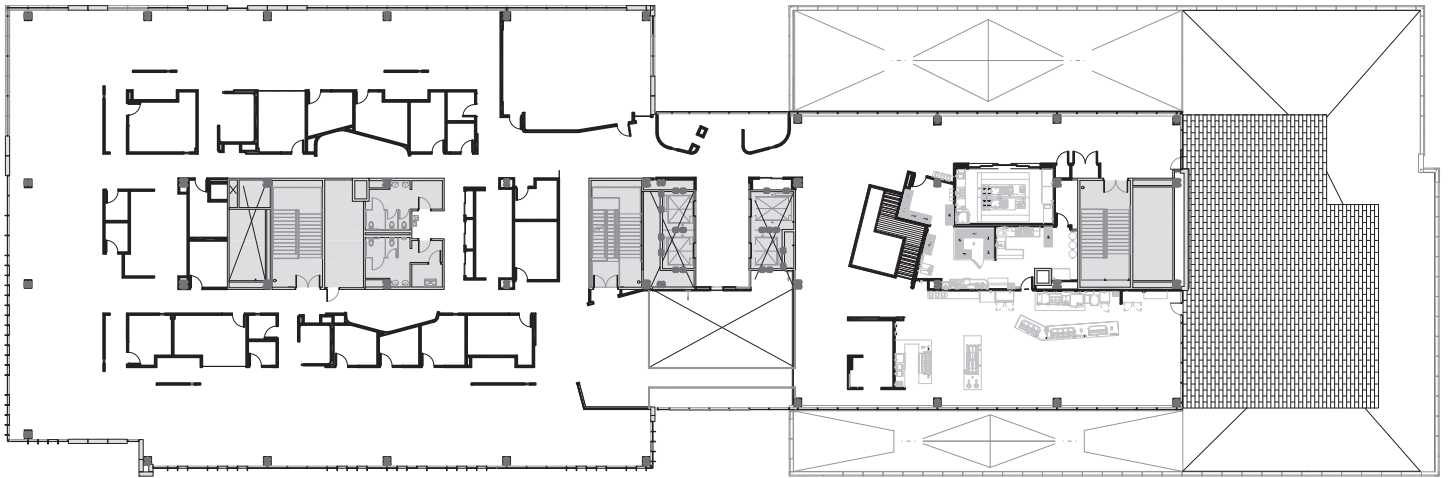

Call Us for
Information
206-467-7600

MARTIN SELIG
REAL ESTATE

FOR LEASE

THIRD & HARRISON

450 3rd Ave W
Seattle, WA 98119

6TH FLOOR

Office RSF: 29,053

Deck RSF: 3,931

Available ☐ Leased ☒

<N